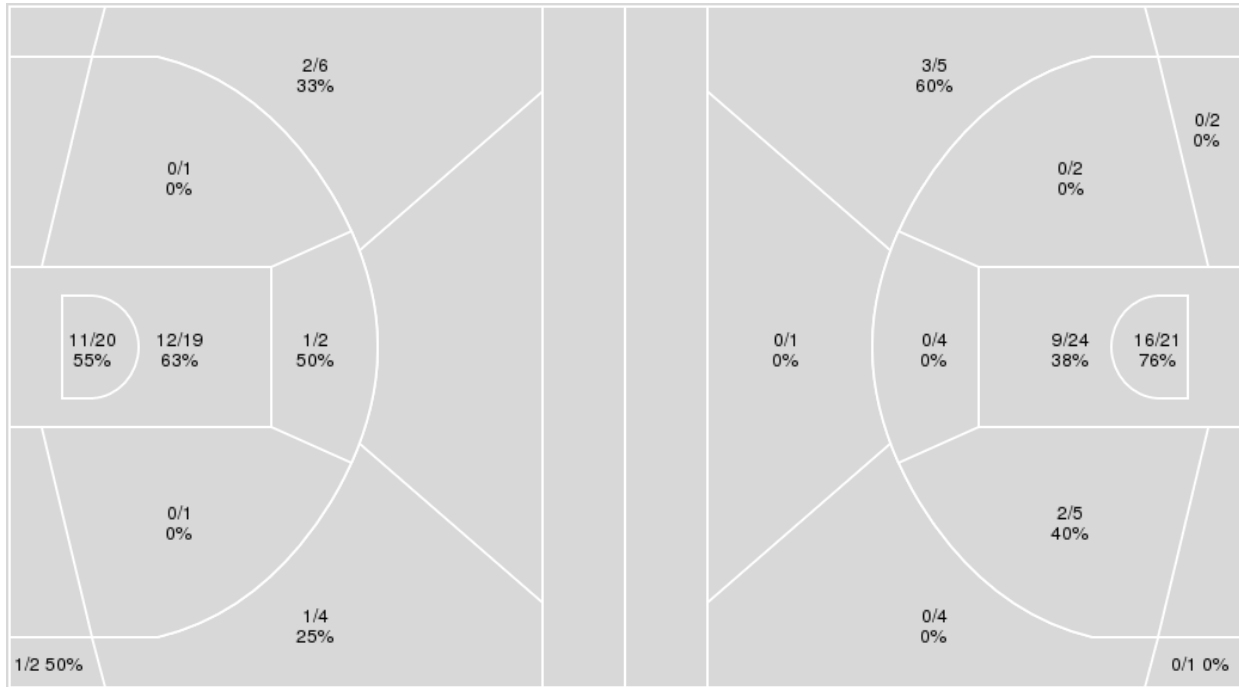

UT Arlington at Kansas

11/16/22 Allen Fieldhouse, Lawrence
2022-23 Women's Basketball

Officials: Scott Yarbrough, Tim Daley, Greg Small

{ Players => 0, 1, 4, 10, 11, 12, 13, 14, 15, 22, 23, 24, 25, 33, 45; } FG
Types => All; Results => All;

{ Players => 0, 1, 2, 3, 4, 5, 10, 11, 12, 13, 15, 21, 24, 32, 34; } FG
Types => All; Results => All;

Kansas

UT Arlington

Kansas	M/A	%
Field Goals	28/55	51
2 Points	24/43	56
3 Points	4/12	33
Free Throws	19/25	76

UT Arlington	M/A	%
Field Goals	30/69	43
2 Points	27/58	47
3 Points	3/11	27
Free Throws	11/22	50