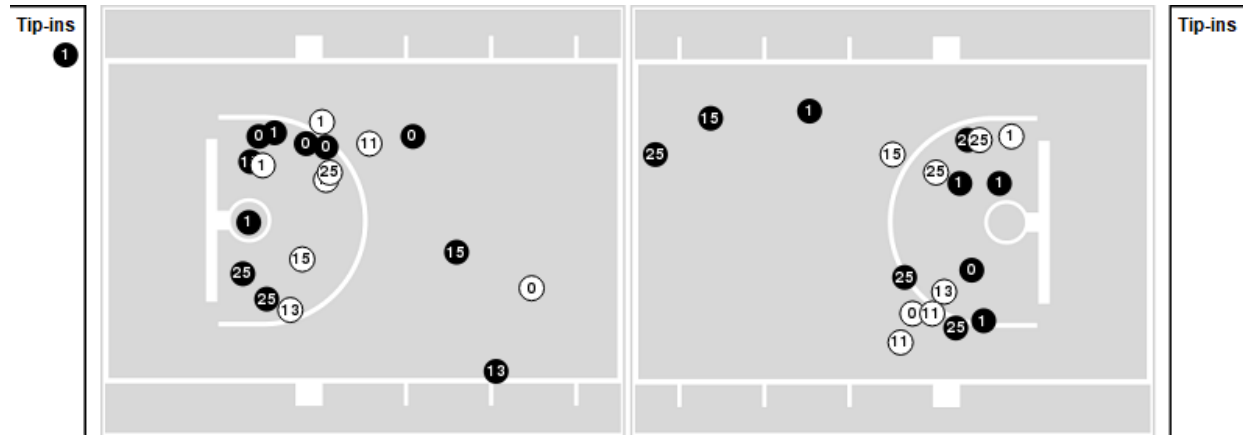

Blow Up Chart

● Made ○ Missed N - Player Number

Kansas	M/A	%
Field Goals	28/55	51
2 Points	24/43	56
3 Points	4/12	33
Free Throws	19/25	76

Kansas	M/A	%
Points in the Paint	46 (23 / 39)	59
Fast Break Points	8 (5/5)	100
Second Chance Points	8 (5/8)	63
Effective FG%	55