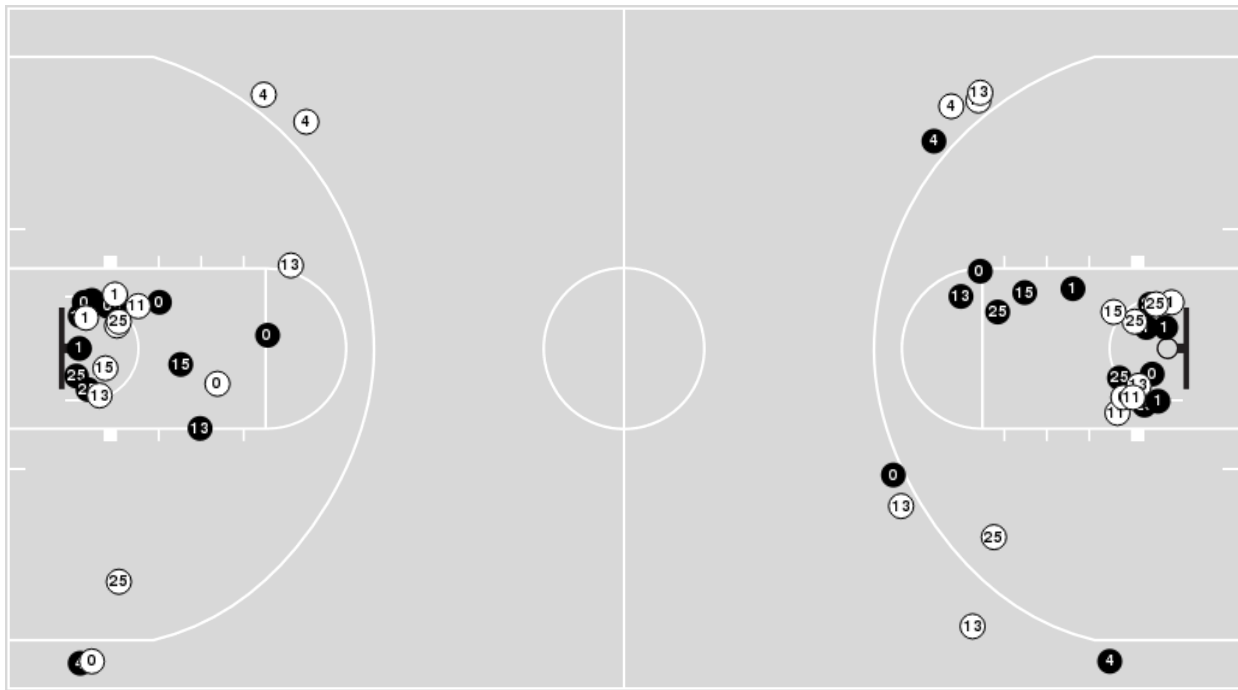

Players => 0, 1, 4, 10, 11, 12, 13, 14, 15, 22, 23, 24, 25, 33, 45FG Types=>AllResults=>All

Kansas

All Field Goals