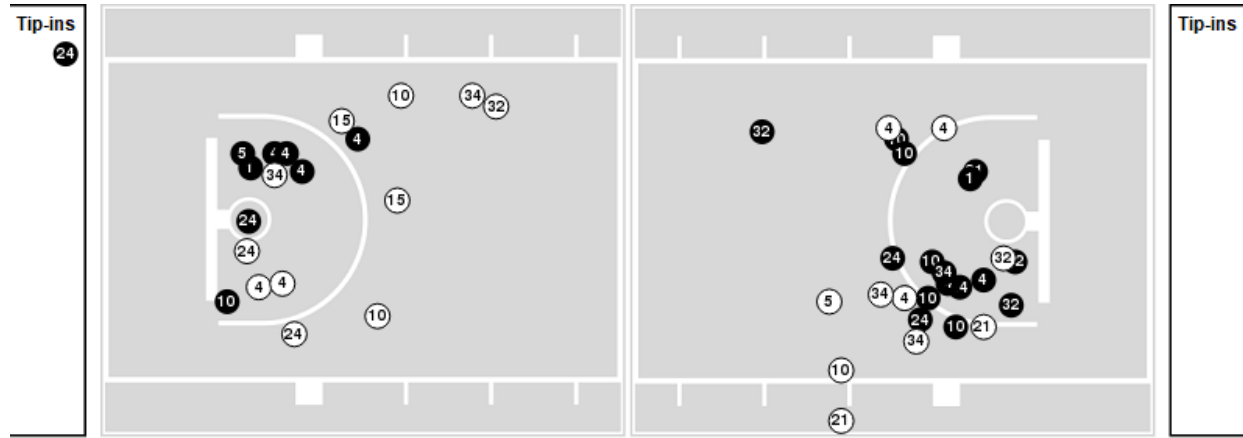

Blow Up Chart

● Made ○ Missed N - Player Number

UT Arlington	M/A	%
Field Goals	30/69	43
2 Points	27/58	47
3 Points	3/11	27
Free Throws	11/22	50

UT Arlington	M/A	%
Points in the Paint	50 (25 / 45)	56
Fast Break Points	9 (5/6)	83
Second Chance Points	14 (9/15)	60
Effective FG%	46