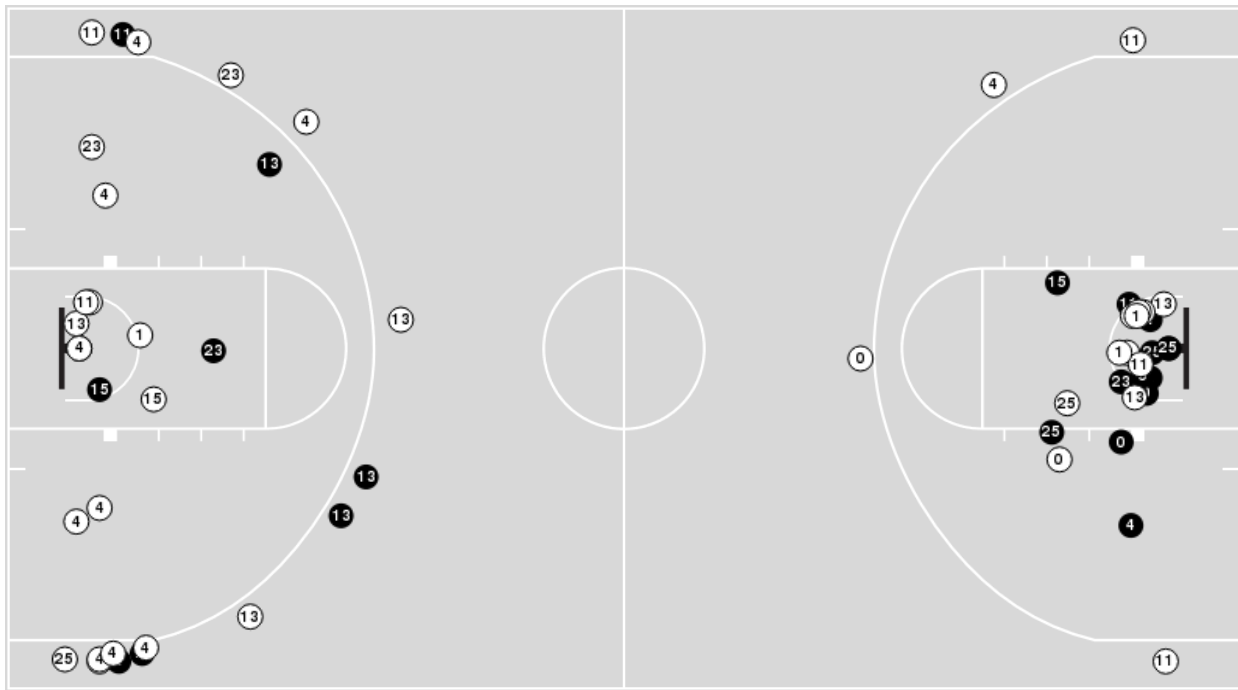

UTRGV at Kansas

11/20/22 Allen Fieldhouse, Lawrence
2022-23 Women's Basketball

Officials: Doug Knight, Josh Howell, Erica Parker

Players => AllFG Types=>AllResults=>All

Kansas

All Field Goals