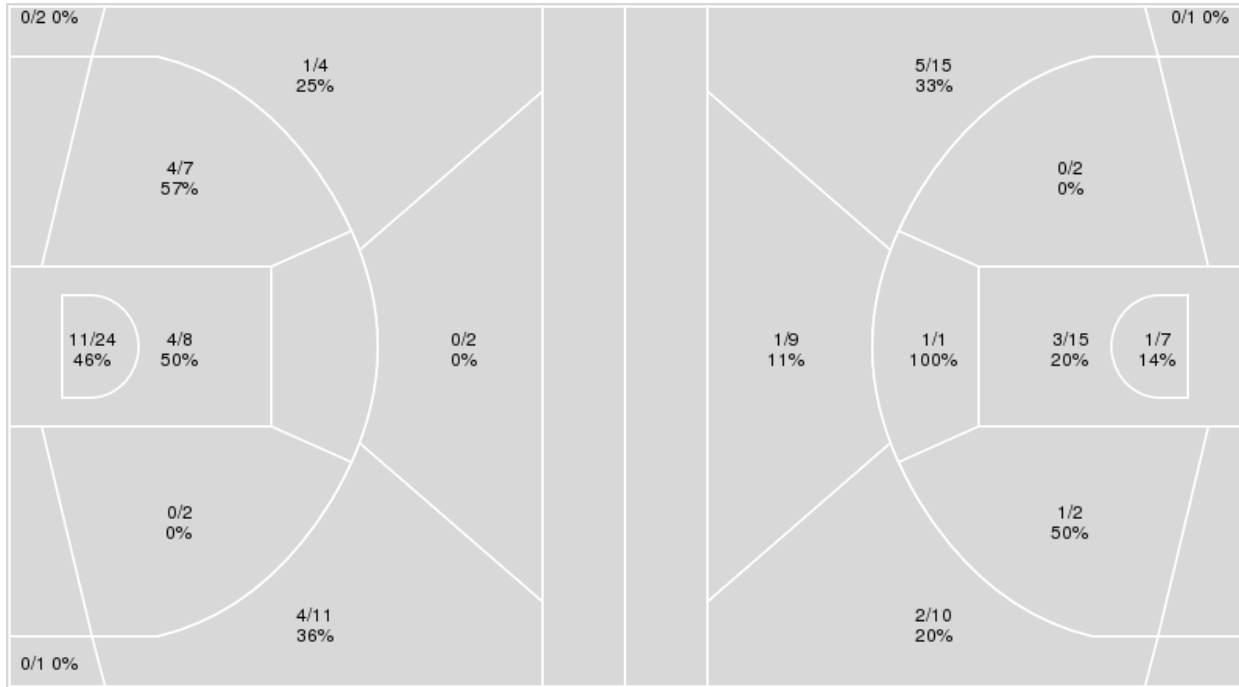

UTRGV at Kansas

11/20/22 Allen Fieldhouse, Lawrence
2022-23 Women's Basketball

Game Time: 2:02 PM
Game Duration: 1:45
Attendance: 2,359

Officials: Doug Knight, Josh Howell, Erica Parker

{ Players => All; } FG Types => All; Results => All;

{ Players => All; } FG Types => All; Results => All;

Kansas

UTRGV

Kansas	M/A	%
Field Goals	24/61	39
2 Points	19/41	46
3 Points	5/20	25
Free Throws	20/26	77

UTRGV	M/A	%
Field Goals	14/62	23
2 Points	6/27	22
3 Points	8/35	23
Free Throws	7/14	50