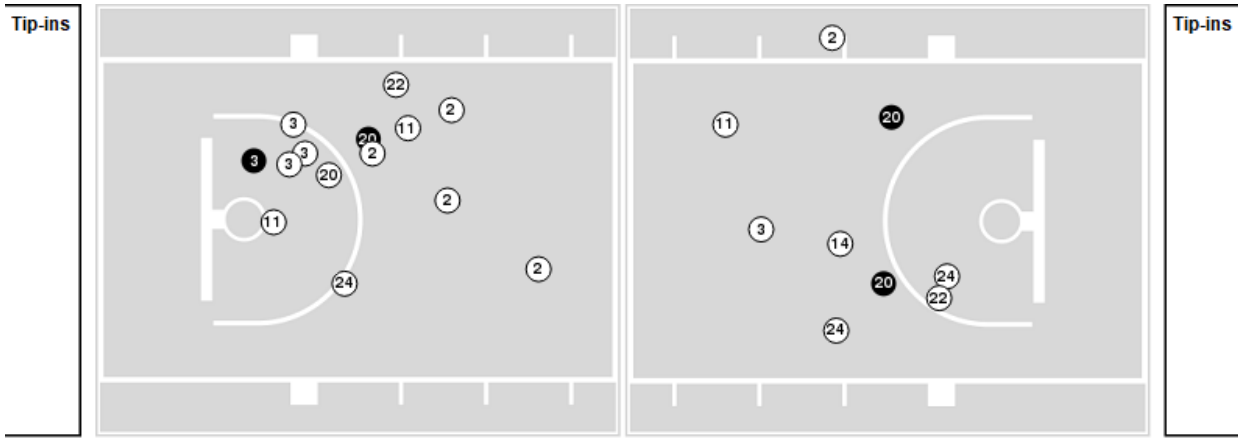

Blow Up Chart

● Made ○ Missed N - Player Number

UTRGV	M/A	%
Field Goals	14/62	23
2 Points	6/27	22
3 Points	8/35	23
Free Throws	7/14	50

UTRGV	M/A	%
Points in the Paint	8 (4 / 22)	18
Fast Break Points	0 (0/0)	0
Second Chance Points	3 (2/9)	22
Effective FG%	29