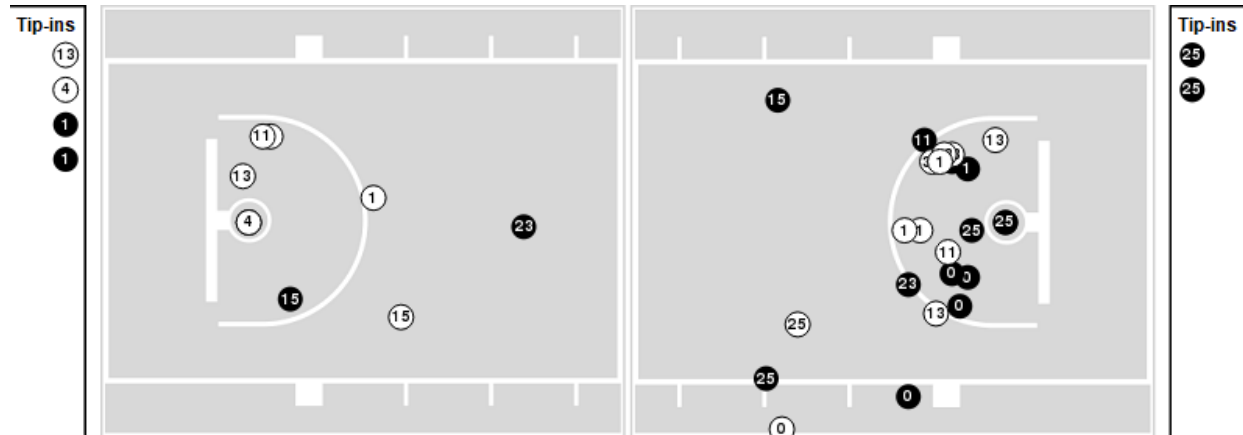

Blow Up Chart

● Made   ○ Missed   N - Player Number

Kansas	M/A	%
Field Goals	24/61	39
2 Points	19/41	46
3 Points	5/20	25
Free Throws	20/26	77

Kansas	M/A	%
Points in the Paint	30 (15 / 32)	47
Fast Break Points	12 (5/5)	100
Second Chance Points	18 (9/19)	47
Effective FG%	43