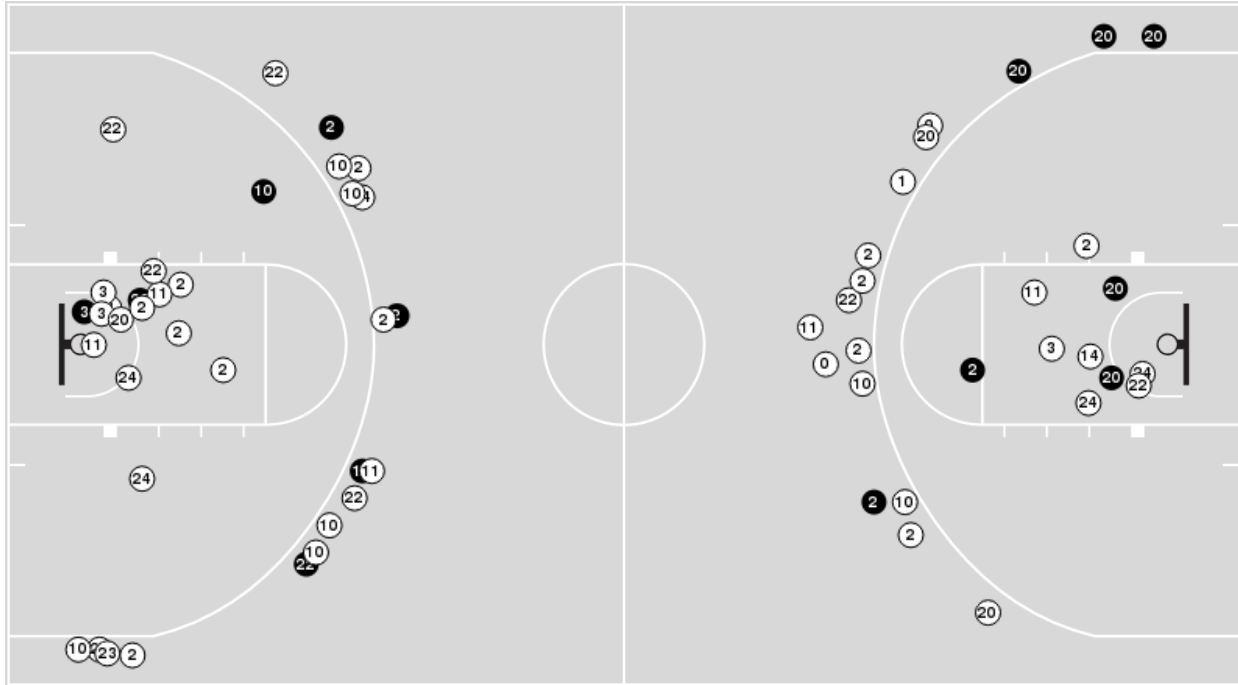

UTRGV at Kansas

11/20/22 Allen Fieldhouse, Lawrence
2022-23 Women's Basketball

Game Time: 2:02 PM
Game Duration: 1:45
Attendance: 2,359

Officials: Doug Knight, Josh Howell, Erica Parker

Players => AllFG Types=>AllResults=>All
UTRGV

All Field Goals