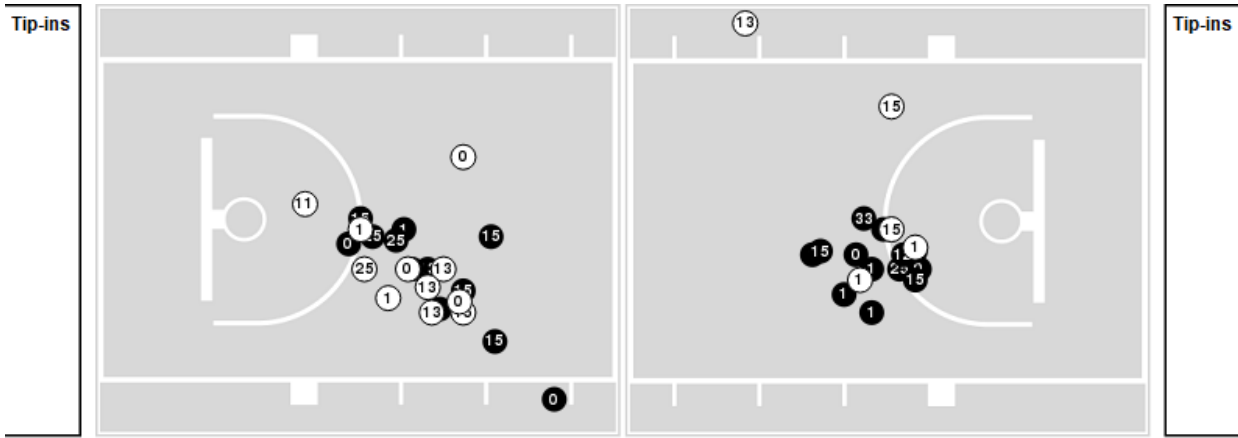

Blow Up Chart

● Made ○ Missed N - Player Number

Kansas	M/A	%
Field Goals	31/62	50
2 Points	29/47	62
3 Points	2/15	13
Free Throws	12/14	86

Kansas	M/A	%
Points in the Paint	50 (25 / 40)	63
Fast Break Points	21 (14/14)	100
Second Chance Points	13 (8/14)	57
Effective FG%	52