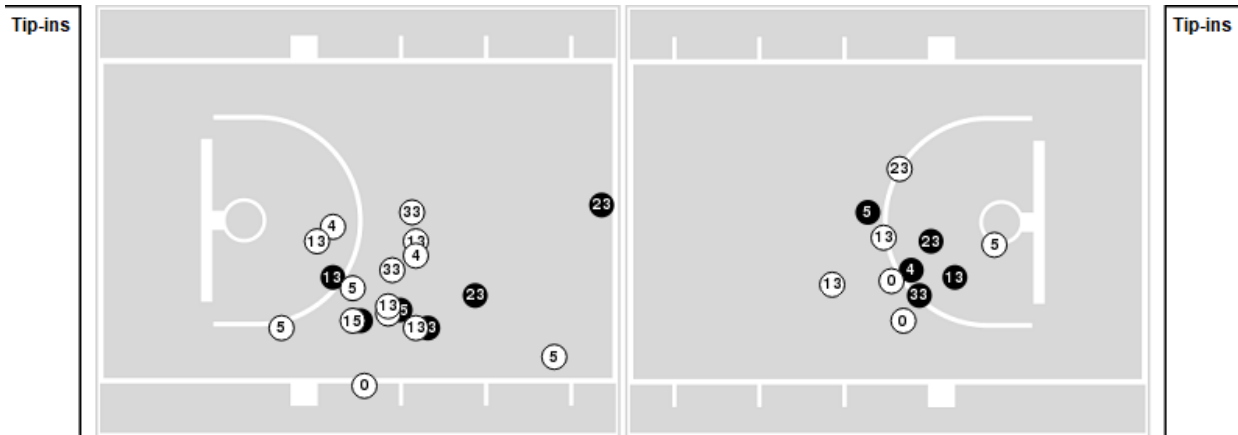

Blow Up Chart

● Made   ○ Missed   N - Player Number

Maine	M/A	%
Field Goals	20/57	35
2 Points	13/39	33
3 Points	7/18	39
Free Throws	2/4	50

Maine	M/A	%
Points in the Paint	22 (11 / 31)	35
Fast Break Points	1 (1/2)	50
Second Chance Points	4 (2/8)	25
Effective FG%	41