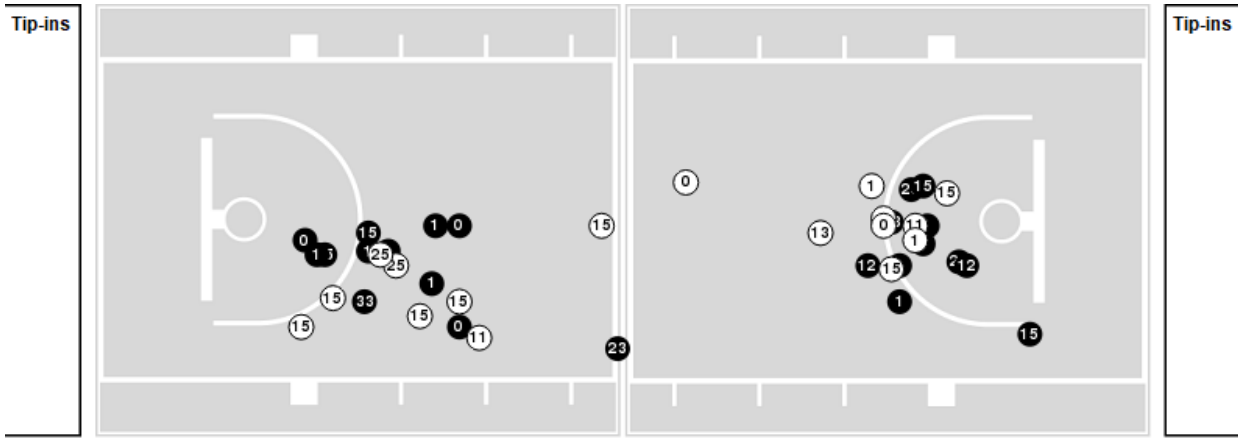

Officials: Robert Scofield, Rochelle Bennett, Jen Zylstra

Players => 0, 1, 4, 10, 11, 12, 13, 14, 15, 22, 23, 24, 25, 33, 45FG Types=>AllResults=>All

Kansas

All Field Goals

Blow Up Chart

● Made ○ Missed N - Player Number