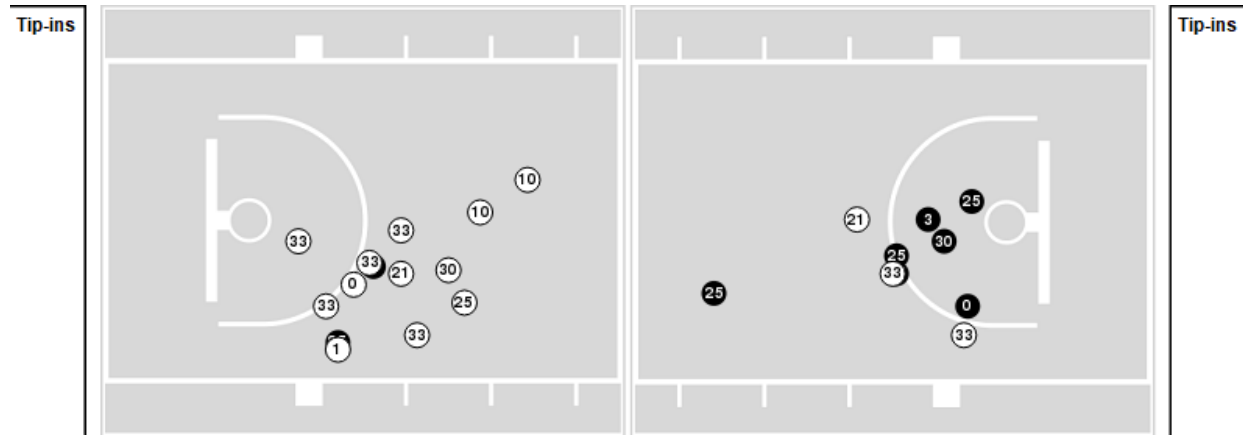

Blow Up Chart

● Made   ○ Missed   N - Player Number

Saint Mary's (CA)	M/A	%
Field Goals	19/57	33
2 Points	12/31	39
3 Points	7/26	27
Free Throws	8/11	73

Saint Mary's (CA)	M/A	%
Points in the Paint	18 (9 / 24)	38
Fast Break Points	15 (8/8)	100
Second Chance Points	9 (5/14)	36
Effective FG%	39