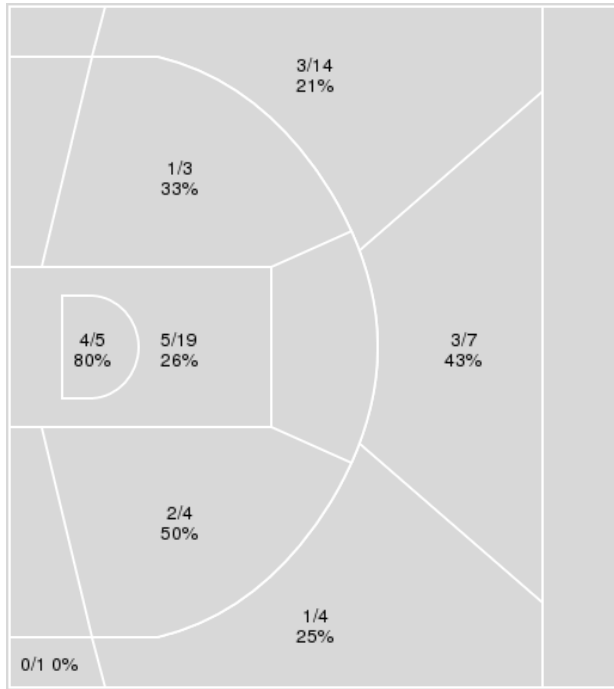

Officials: Robert Scofield, Rochelle Bennett, Jen Zylstra

{ Players => 0, 1, 3, 4, 5, 10, 11, 21, 22, 23, 24, 25, 30, 33; } FG Types
=> All; Results => All;

{ Players => 0, 1, 4, 10, 11, 12, 13, 14, 15, 22, 23, 24, 25, 33, 45; } FG
Types => All; Results => All;

Saint Mary's (CA)