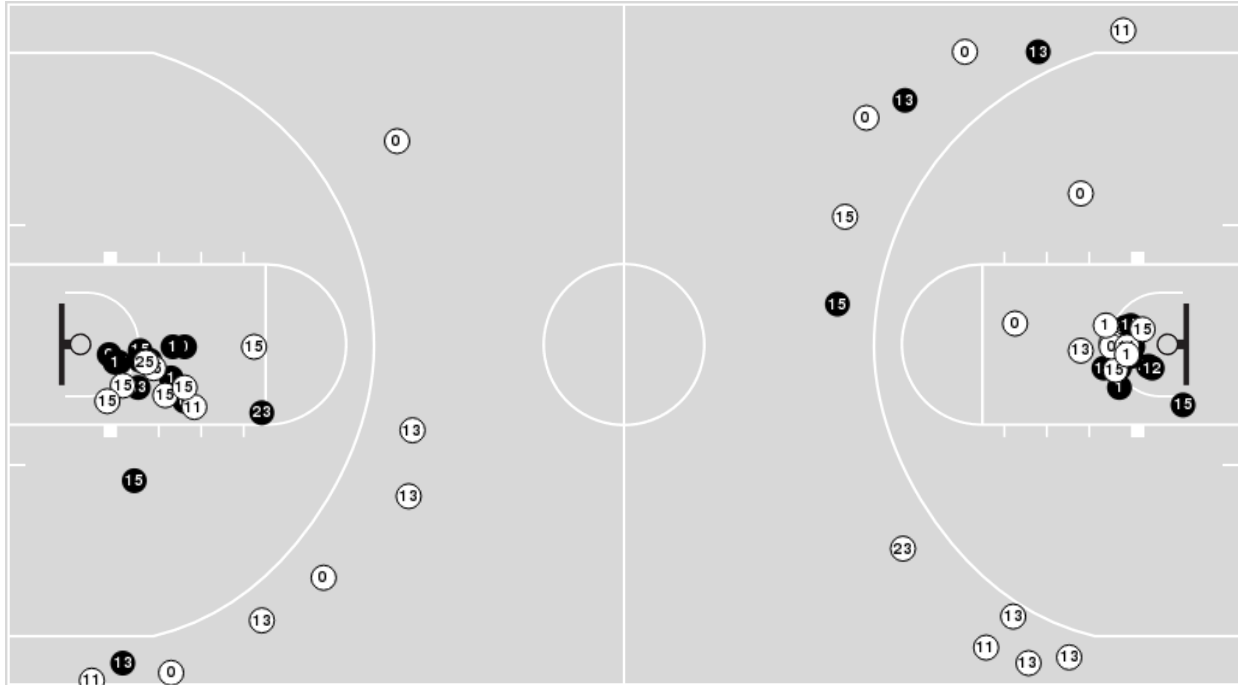

Officials: Robert Scofield, Rochelle Bennett, Jen Zylstra

Players => 0, 1, 4, 10, 11, 12, 13, 14, 15, 22, 23, 24, 25, 33, 45FG Types=>AllResults=>All

Kansas

All Field Goals