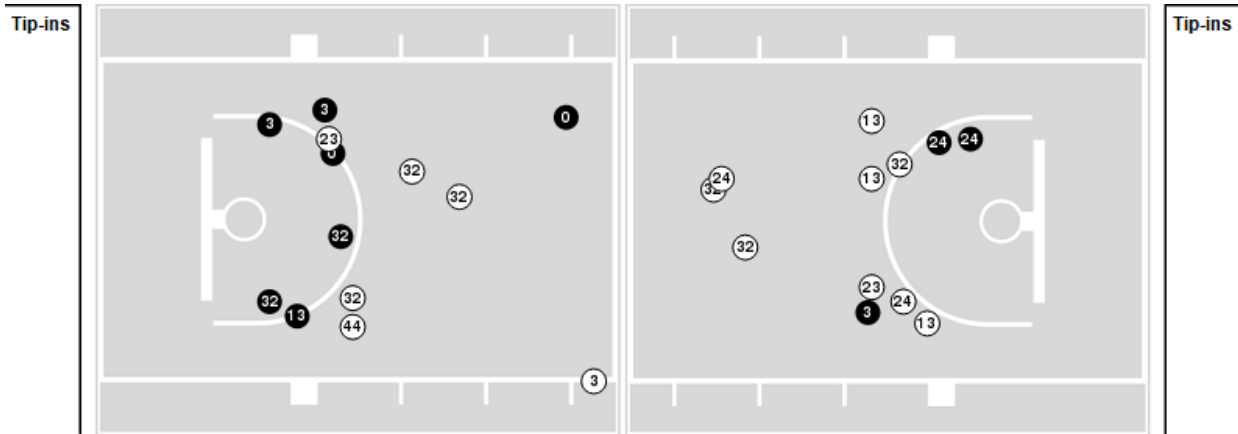

Blow Up Chart

● Made ○ Missed N - Player Number

Texas A&M	M/A	%
Field Goals	15/52	29
2 Points	12/40	30
3 Points	3/12	25
Free Throws	9/13	69

Texas A&M	M/A	%
Points in the Paint	20 (10 / 24)	42
Fast Break Points	6 (4/4)	100
Second Chance Points	4 (2/5)	40
Effective FG%	32