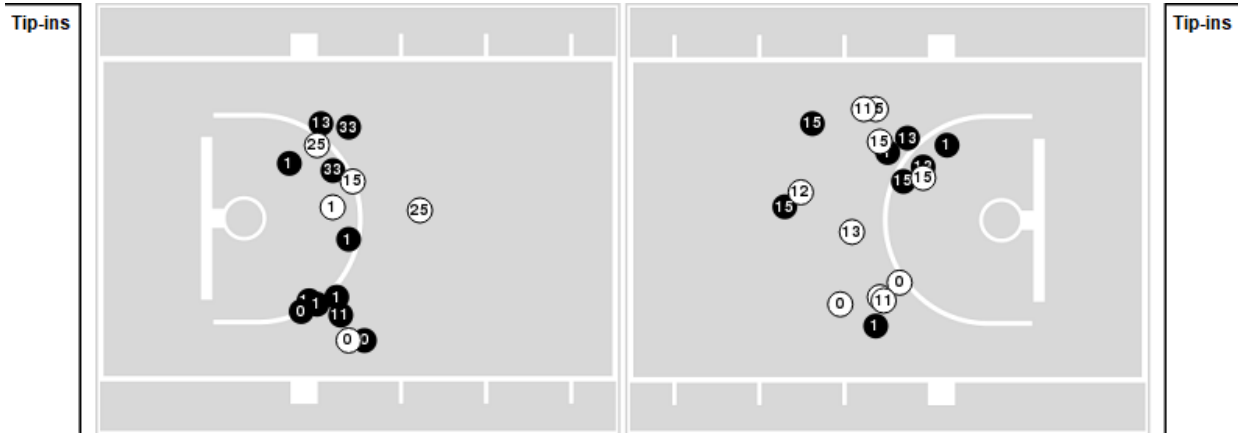

Blow Up Chart

● Made   ○ Missed   N - Player Number

Kansas	M/A	%
Field Goals	27/55	49
2 Points	20/38	53
3 Points	7/17	41
Free Throws	13/17	76

Kansas	M/A	%
Points in the Paint	38 (19 / 35)	54
Fast Break Points	8 (4/5)	80
Second Chance Points	4 (3/7)	43
Effective FG%	55