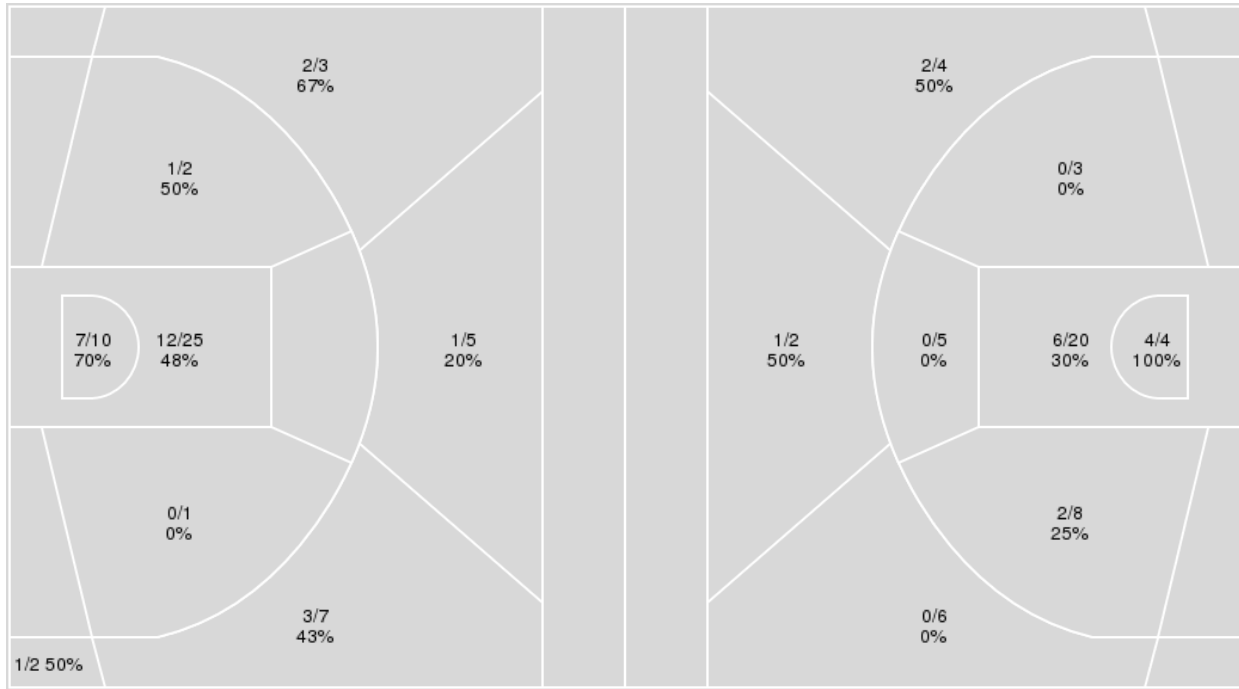

Texas A&M at Kansas

11/30/22 Allen Fieldhouse, Lawrence
2022-23 Women's Basketball

Officials: Michael McConnell, Nykeshia Thompson, Doug Knight

{ Players => 0, 1, 4, 10, 11, 12, 13, 14, 15, 22, 23, 24, 25, 33, 45; } FG
Types => All; Results => All;

{ Players => 00, 1, 2, 3, 4, 13, 14, 21, 23, 24, 32, 44; } FG Types => All;
Results => All;

Kansas

Texas A&M

Kansas	M/A	%
Field Goals	27/55	49
2 Points	20/38	53
3 Points	7/17	41
Free Throws	13/17	76

Texas A&M	M/A	%
Field Goals	15/52	29
2 Points	12/40	30
3 Points	3/12	25
Free Throws	9/13	69