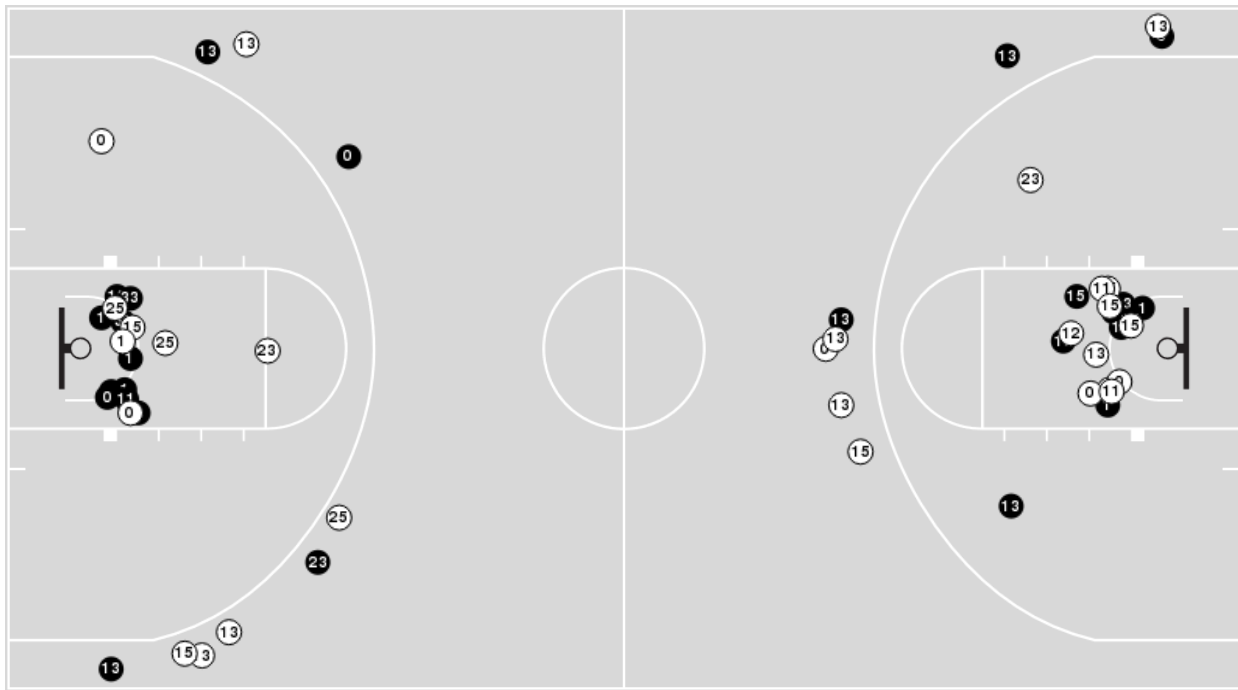

Players => 0, 1, 4, 10, 11, 12, 13, 14, 15, 22, 23, 24, 25, 33, 45FG Types=>AllResults=>All

Kansas

All Field Goals