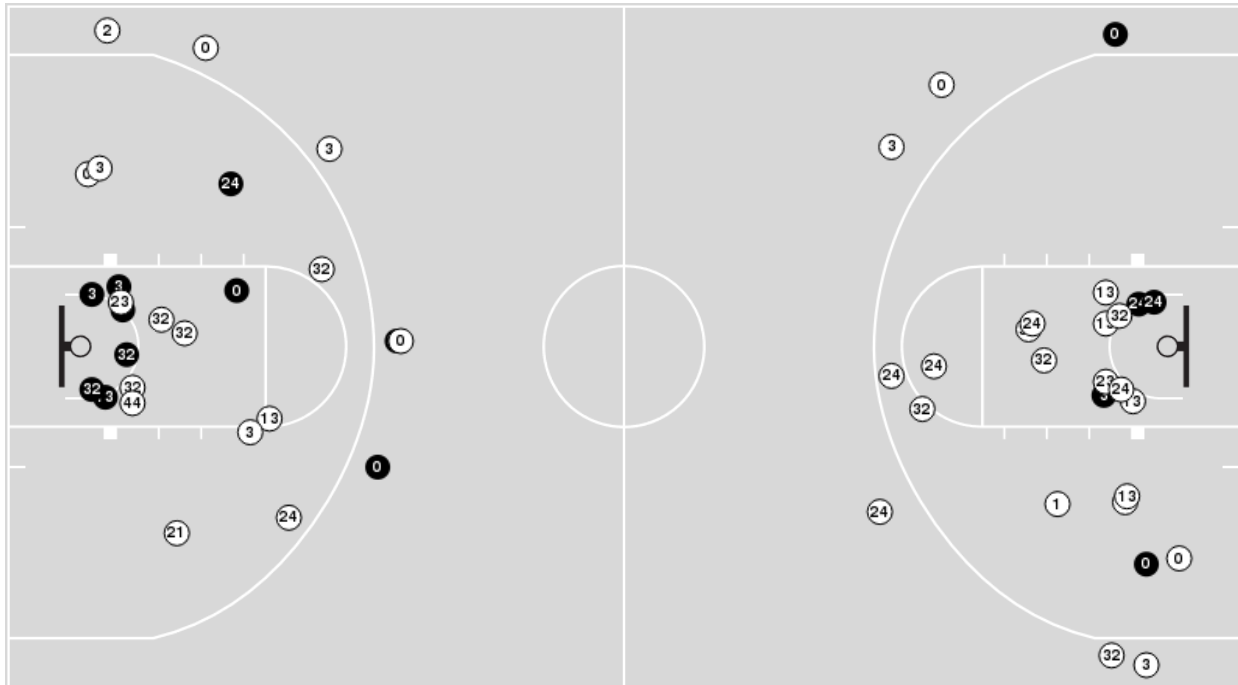

Players => 00, 1, 2, 3, 4, 13, 14, 21, 23, 24, 32, 44 FG Types=>All Results=>All

Texas A&M

All Field Goals