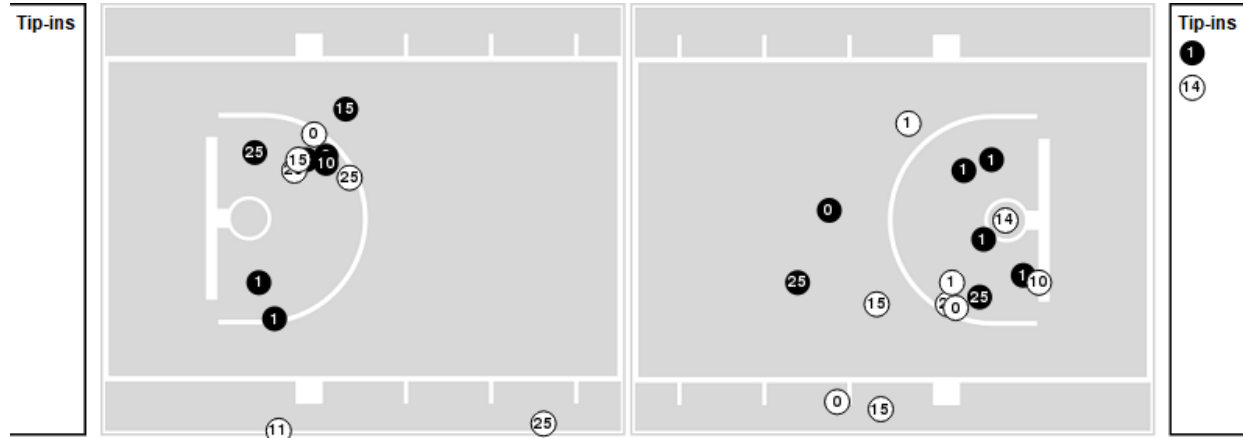

Blow Up Chart

● Made ○ Missed N - Player Number

Kansas	M/A	%
Field Goals	27/59	46
2 Points	17/34	50
3 Points	10/25	40
Free Throws	24/32	75

Kansas	M/A	%
Points in the Paint	30 (15 / 26)	58
Fast Break Points	13 (8/8)	100
Second Chance Points	18 (12/17)	71
Effective FG%	54