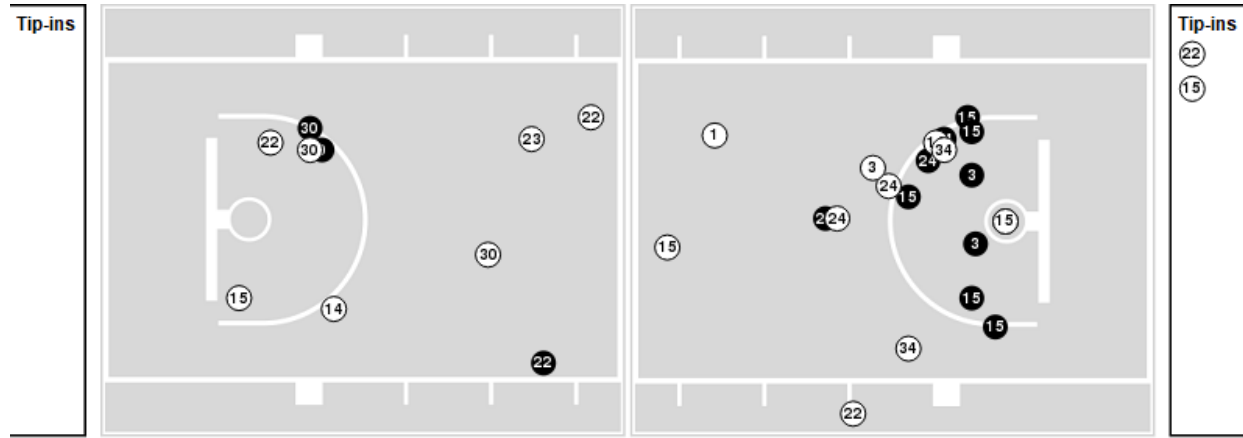

Blow Up Chart

● Made   ○ Missed   N - Player Number

Southeast Mo. St.	M/A	%
Field Goals	18/60	30
2 Points	14/36	39
3 Points	4/24	17
Free Throws	11/14	79

Southeast Mo. St.	M/A	%
Points in the Paint	26 (13 / 30)	43
Fast Break Points	4 (2/2)	100
Second Chance Points	5 (4/12)	33
Effective FG%	33