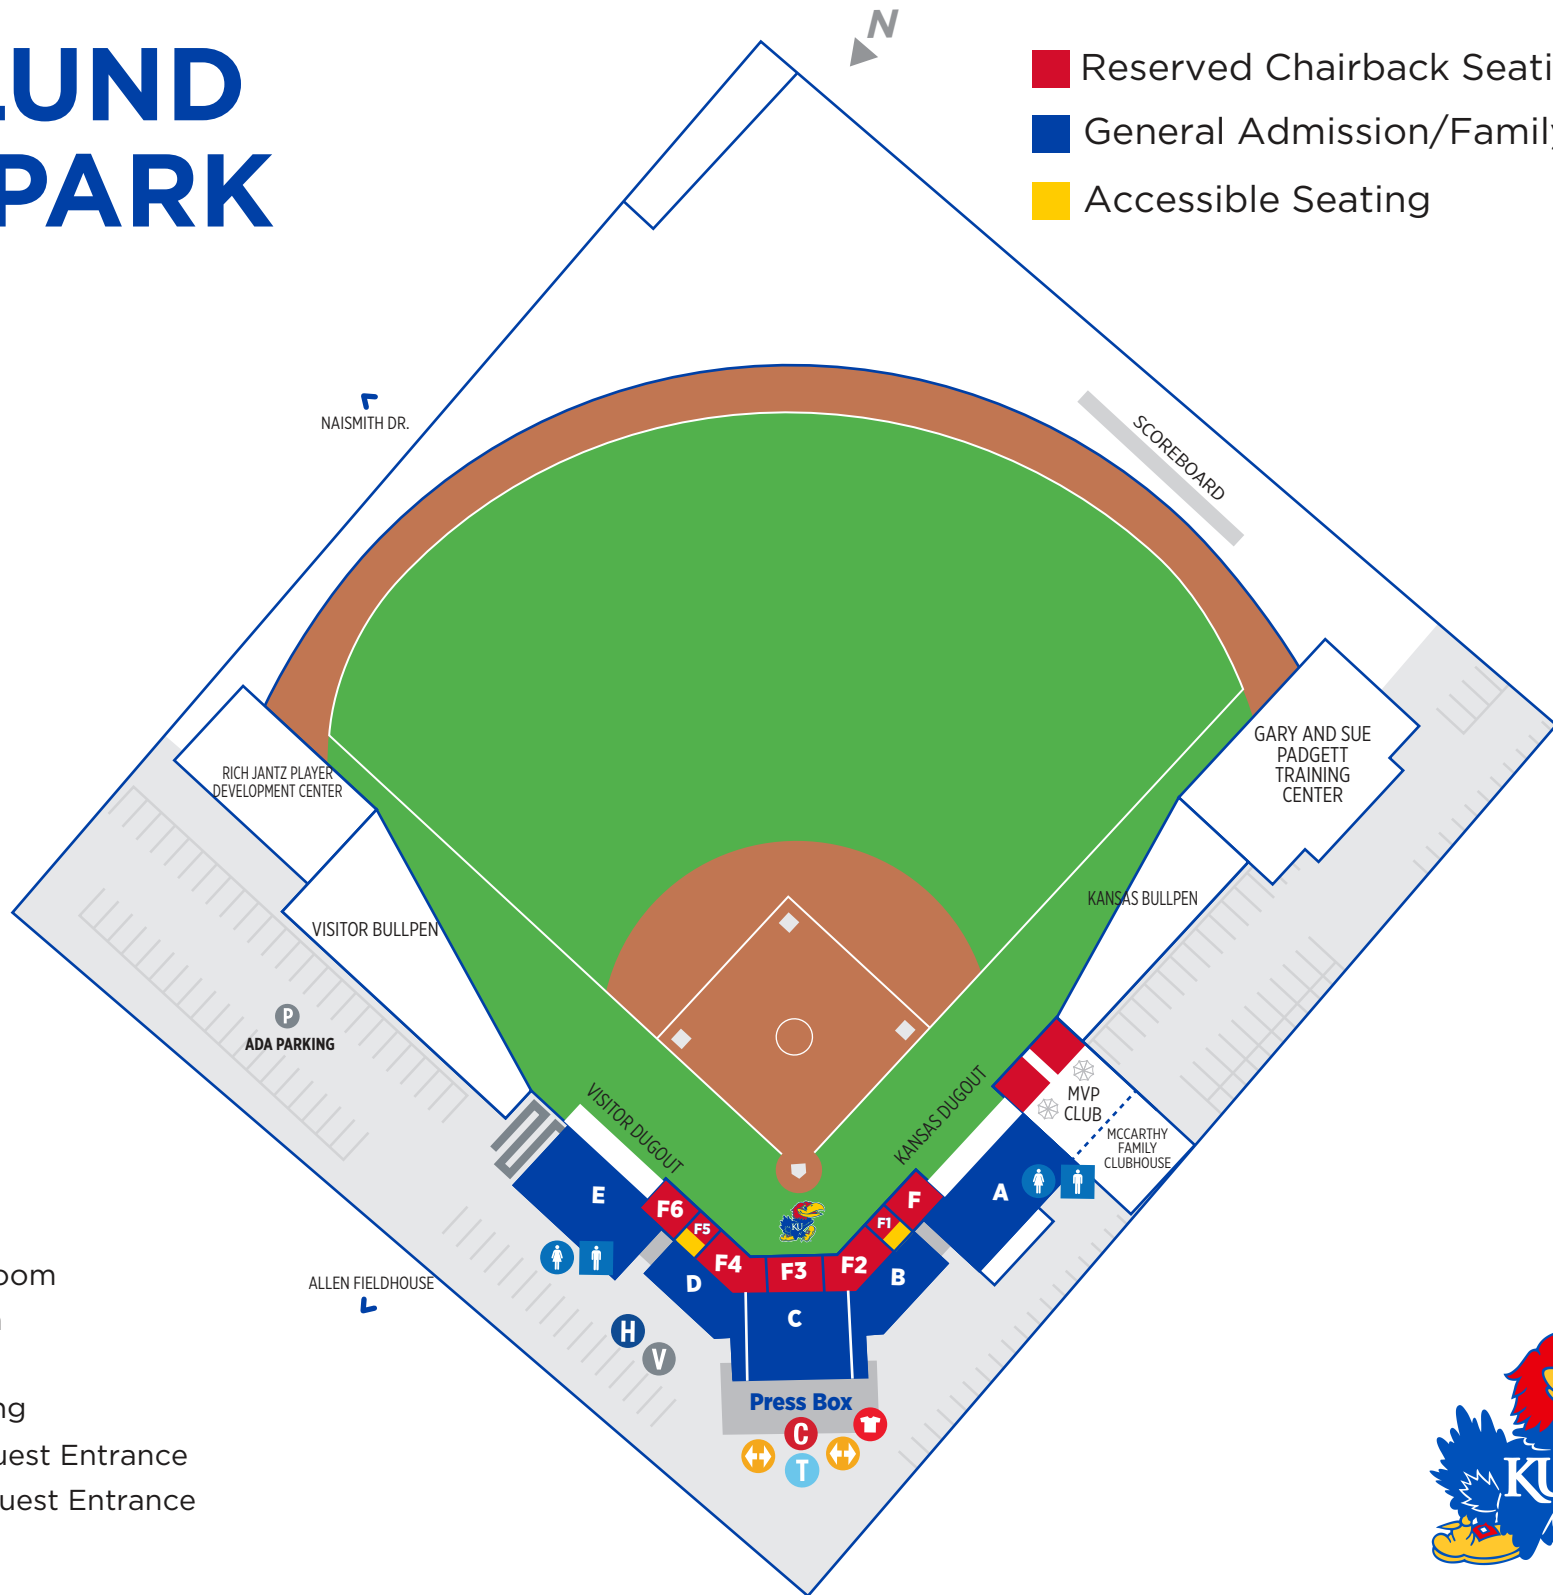

HOGLUND BALLPARK

- Reserved Chairback Seating
- General Admission/Family Seating
- Accessible Seating

CONCOURSE

- Ⓢ Concessions
- ↔ Entrance/Exit
- Ⓜ Rallyhouse
- ♀ Women's Restroom
- ♂ Men's Restroom
- Ⓣ Ticket Booth
- Ⓟ Reserved Parking
- Ⓜ Home Player/Guest Entrance
- Ⓥ Visitor Player/Guest Entrance