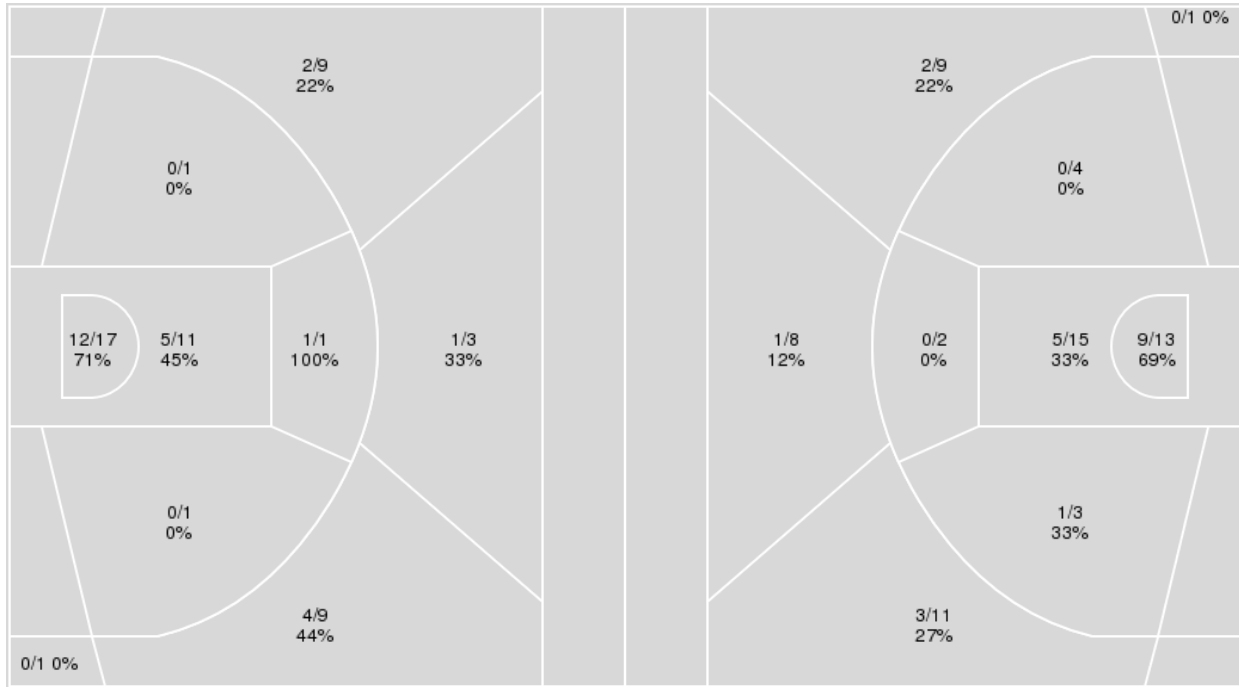

West Virginia at Kansas

01/18/23 Allen Fieldhouse, Lawrence
2022-23 Women's Basketball

Game Time: 7:02 PM
Game Duration: 1:47
Attendance: 2,037

Officials: Jesse Dickerson, Eric Bewton, Natasha Camy

{ Players => All; } FG Types => All; Results => All;

{ Players => All; } FG Types => All; Results => All;

Kansas

West Virginia

Kansas	M/A	%
Field Goals	25/53	47
2 Points	18/31	58
3 Points	7/22	32
Free Throws	20/22	91

West Virginia	M/A	%
Field Goals	21/66	32
2 Points	15/37	41
3 Points	6/29	21
Free Throws	10/12	83