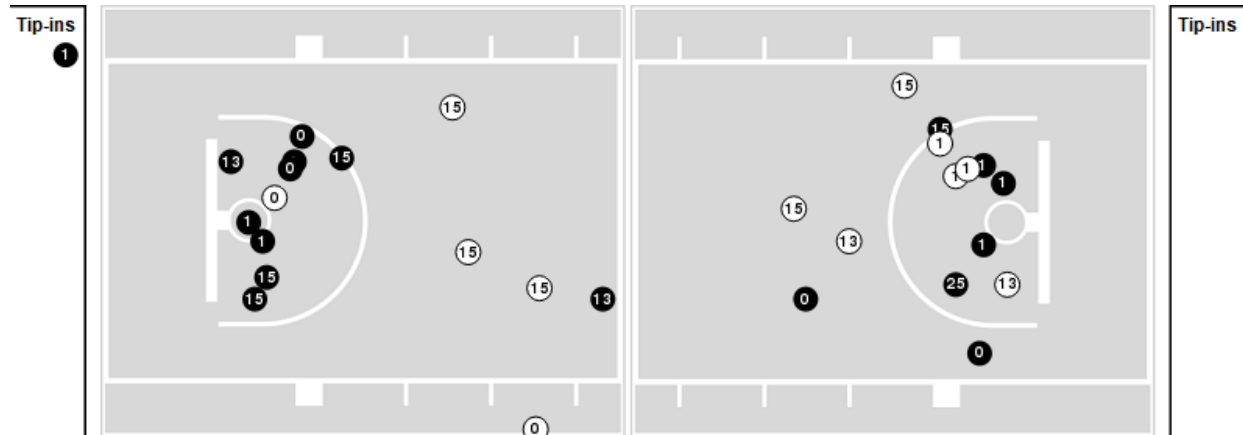

Blow Up Chart

● Made   ○ Missed   N - Player Number

Kansas	M/A	%
Field Goals	25/53	47
2 Points	18/31	58
3 Points	7/22	32
Free Throws	20/22	91

Kansas	M/A	%
Points in the Paint	34 (17 / 28)	61
Fast Break Points	6 (3/3)	100
Second Chance Points	13 (8/10)	80
Effective FG%	54