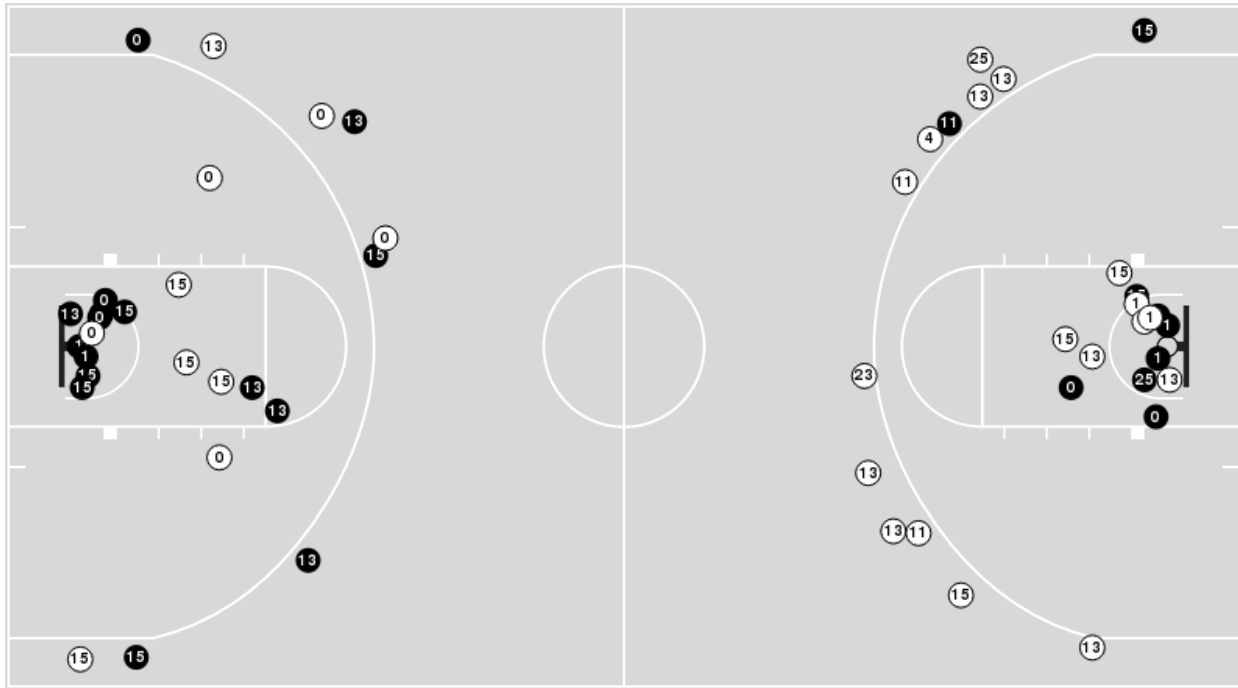

Officials: Jesse Dickerson, Eric Bewton, Natasha Camy

Players => AllFG Types=>AllResults=>All

Kansas

All Field Goals