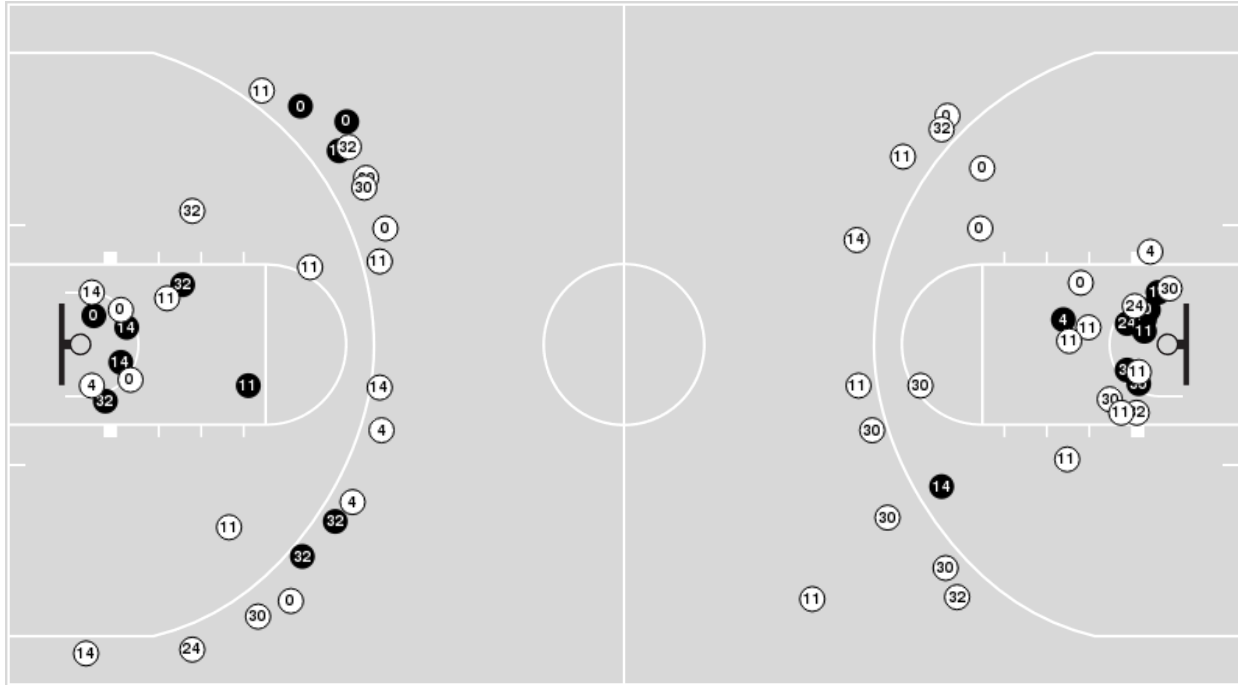

Players => AllFG Types=>AllResults=>All
West Virginia

All Field Goals