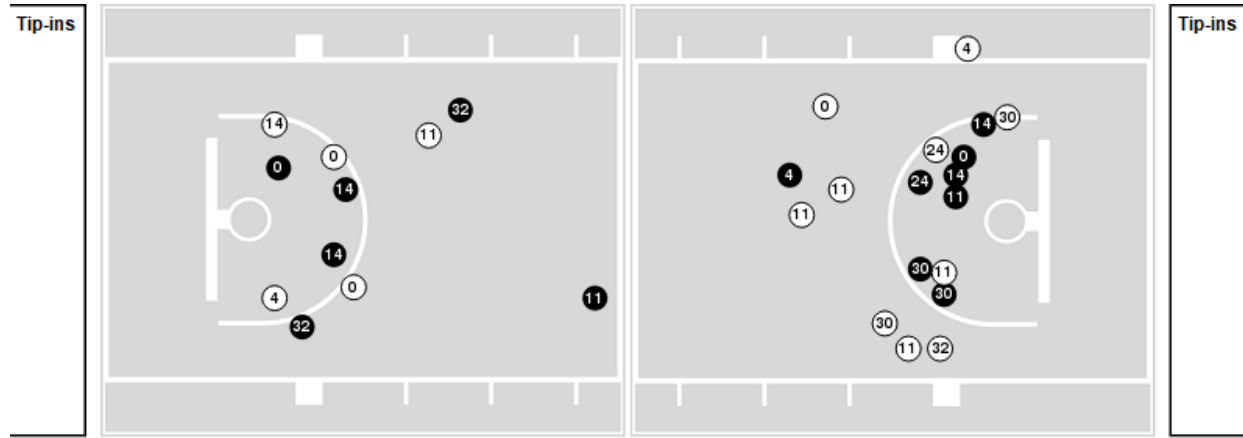

Blow Up Chart

● Made   ○ Missed   N - Player Number

West Virginia	M/A	%
Field Goals	21/66	32
2 Points	15/37	41
3 Points	6/29	21
Free Throws	10/12	83

West Virginia	M/A	%
Points in the Paint	28 (14 / 28)	50
Fast Break Points	2 (1/1)	100
Second Chance Points	7 (5/9)	56
Effective FG%	36