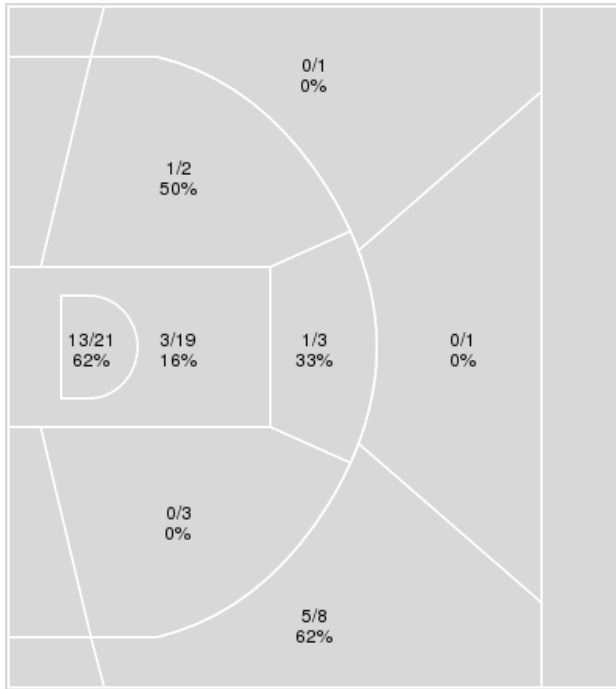

Baylor at Kansas

01/07/23 Allen Fieldhouse, Lawrence
2022-23 Women's Basketball

Game Time: 4:02 PM
Game Duration: 1:53
Attendance: 3,528

Officials: Gina Cross, Julie Krommenhoek, Kevin Pethel

{ Players => 0, 1, 4, 10, 11, 12, 13, 14, 15, 22, 23, 24, 25, 33, 45; } FG { Players => All; } FG Types => All; Results => All;
Types => All; Results => All;

Kansas