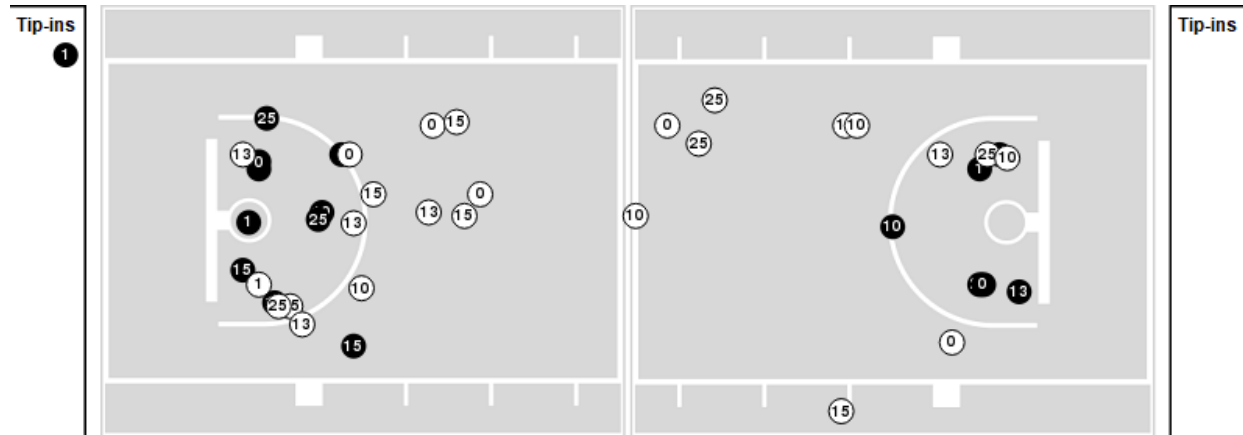

Blow Up Chart

● Made   ○ Missed   N - Player Number

Kansas	M/A	%
Field Goals	23/58	40
2 Points	18/48	38
3 Points	5/10	50
Free Throws	11/18	61

Kansas	M/A	%
Points in the Paint	32 (16 / 40)	40
Fast Break Points	16 (8/9)	89
Second Chance Points	5 (4/9)	44
Effective FG%	44