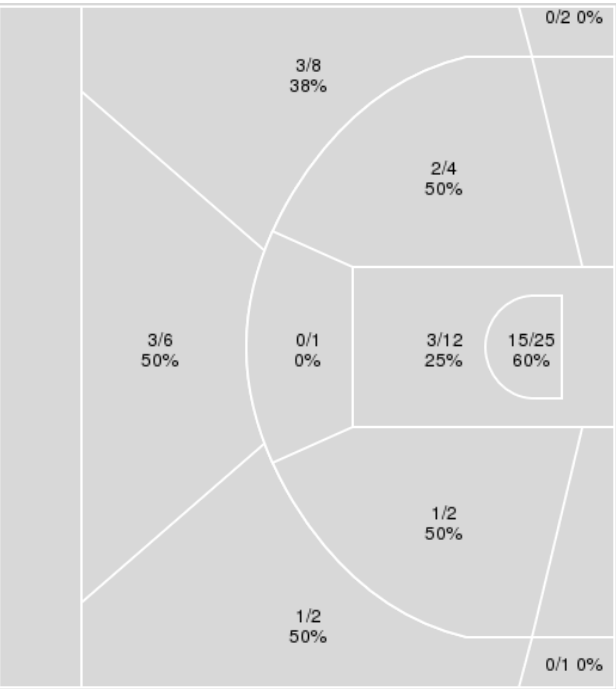

Baylor

Kansas	M/A	%
Field Goals	23/58	40
2 Points	18/48	38
3 Points	5/10	50
Free Throws	11/18	61

Baylor	M/A	%
Field Goals	28/63	44
2 Points	21/44	48
3 Points	7/19	37
Free Throws	12/16	75