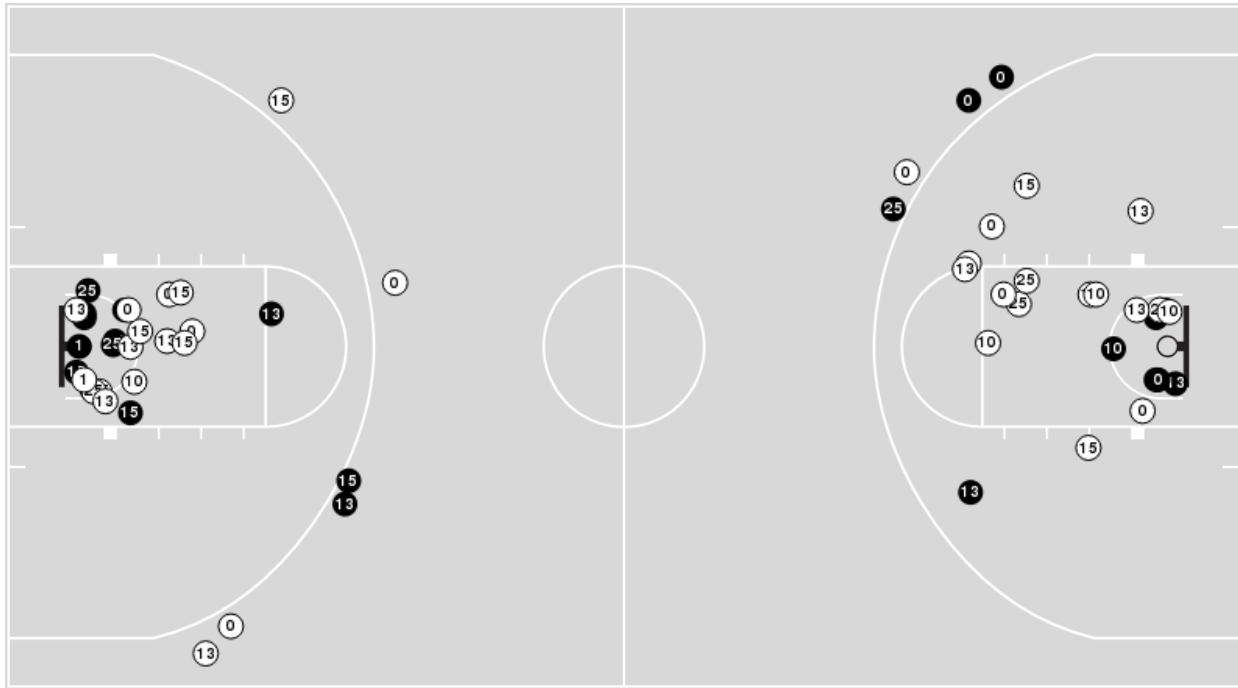

Baylor at Kansas

01/07/23 Allen Fieldhouse, Lawrence
2022-23 Women's Basketball

Game Time: 4:02 PM
Game Duration: 1:53
Attendance: 3,528

Officials: Gina Cross, Julie Krommenhoek, Kevin Pethel

Players => 0, 1, 4, 10, 11, 12, 13, 14, 15, 22, 23, 24, 25, 33, 45FG Types=>AllResults=>All

Kansas

All Field Goals