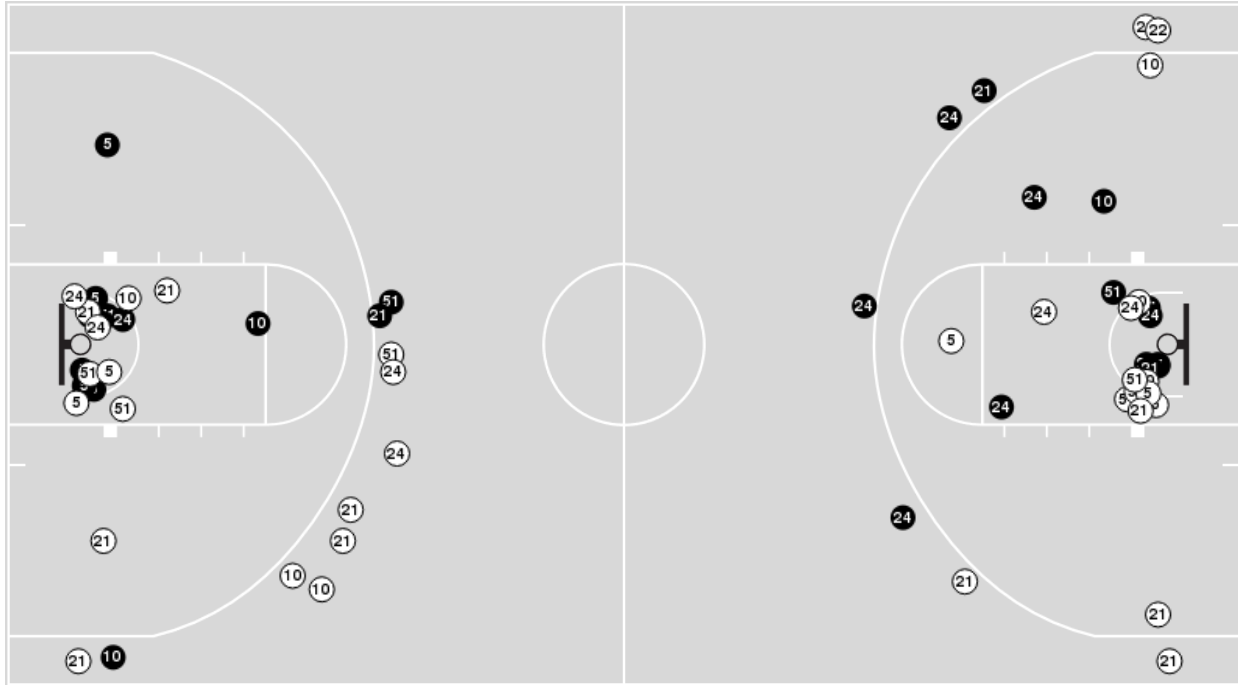

Baylor at Kansas

01/07/23 Allen Fieldhouse, Lawrence
2022-23 Women's Basketball

Officials: Gina Cross, Julie Krommenhoek, Kevin Pethel

Players => AllFG Types=>AllResults=>All

Baylor

All Field Goals