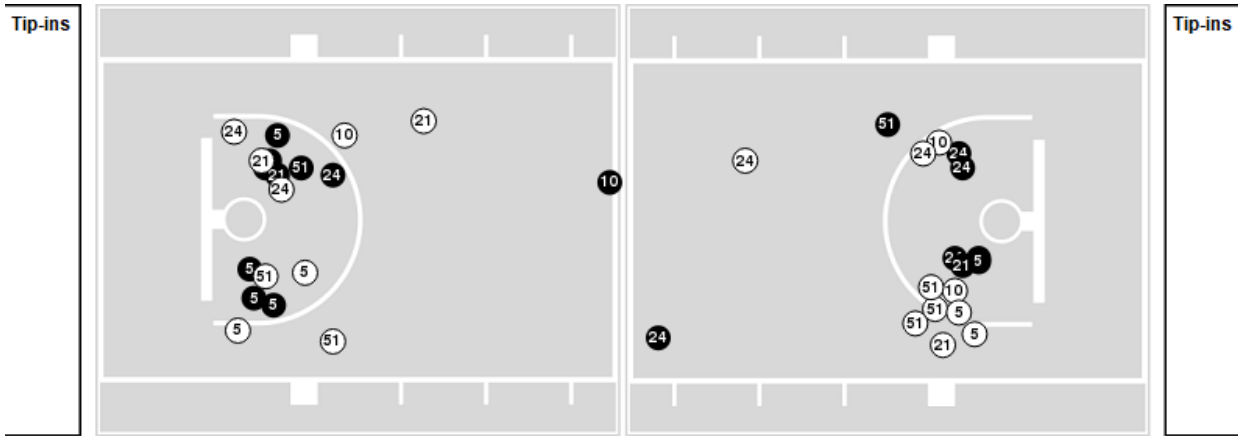

Blow Up Chart

N Made   **O** Missed   **N** - Player Number

Baylor	M/A	%
Field Goals	28/63	44
2 Points	21/44	48
3 Points	7/19	37
Free Throws	12/16	75

Baylor	M/A	%
Points in the Paint	36 (18 / 37)	49
Fast Break Points	6 (3/3)	100
Second Chance Points	11 (5/15)	33
Effective FG%	50