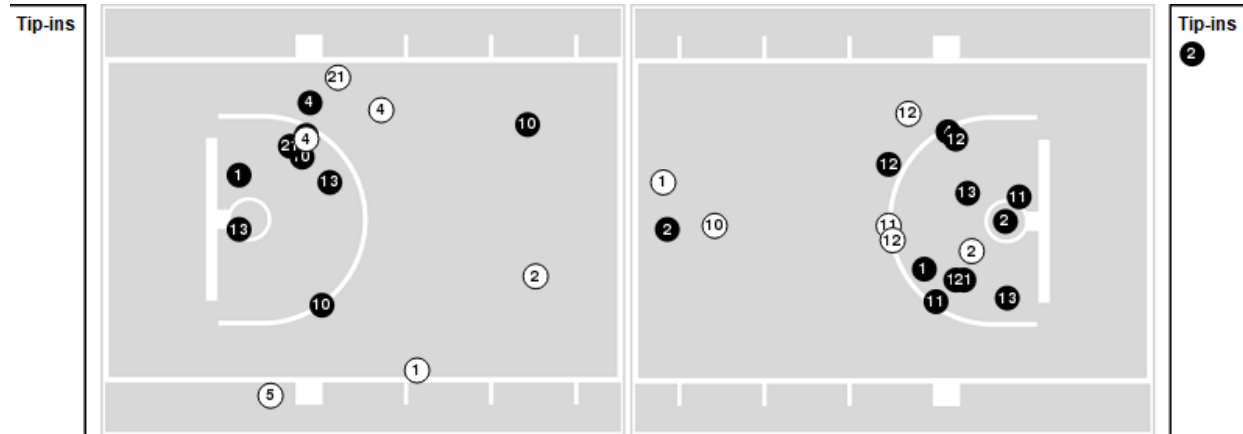

Blow Up Chart

● Made ○ Missed N - Player Number

TCU	M/A	%
Field Goals	31/57	54
2 Points	23/42	55
3 Points	8/15	53
Free Throws	13/16	81

TCU	M/A	%
Points in the Paint	42 (21 / 32)	66
Fast Break Points	19 (10/10)	100
Second Chance Points	9 (5/8)	63
Effective FG%	61