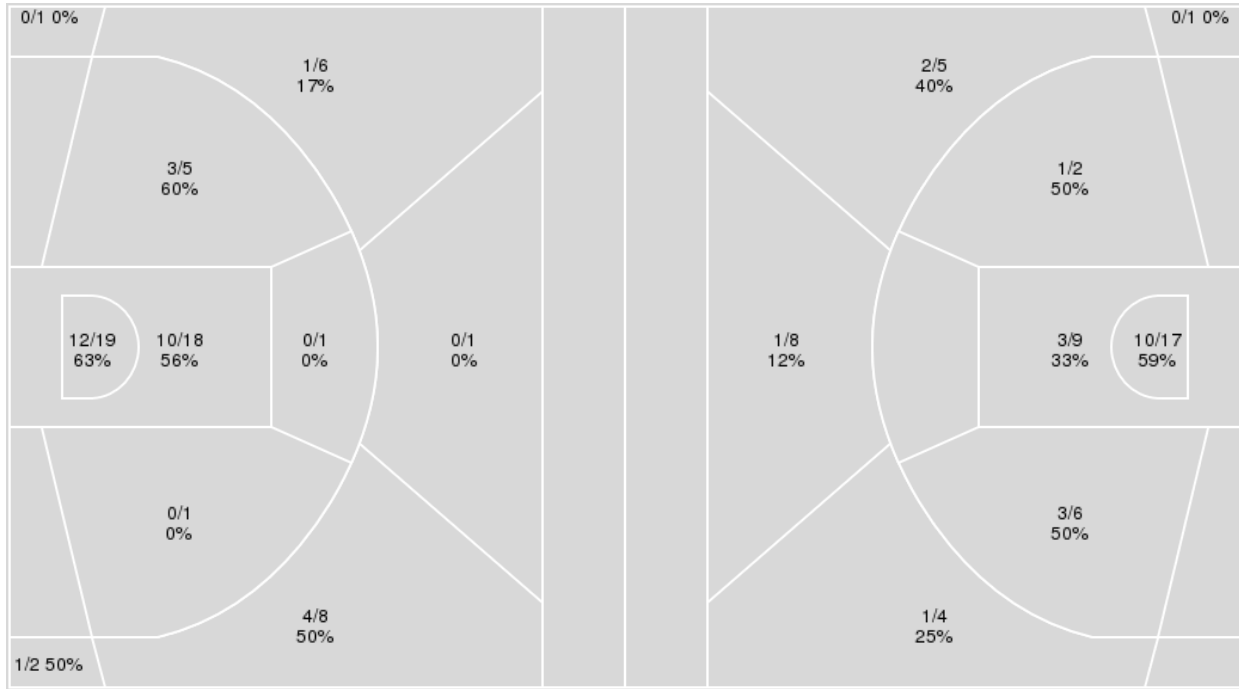

Texas Tech at Kansas

01/04/23 Allen Fieldhouse, Lawrence
2022-23 Women's Basketball

Game Time: 7:02 PM
Game Duration: 1:47
Attendance: 3,038

Officials: Felicia Grinter, Eric Brewton, Ifeyinwa Seales

{ Players => All; } FG Types => All; Results => All;

{ Players => 1, 2, 3, 4, 5, 10, 11, 14, 20, 23, 25, 32, 41, 42; } FG Types
=> All; Results => All;

Kansas

Texas Tech

Kansas	M/A	%
Field Goals	31/62	50
2 Points	25/44	57
3 Points	6/18	33
Free Throws	9/12	75

Texas Tech	M/A	%
Field Goals	21/52	40
2 Points	17/34	50
3 Points	4/18	22
Free Throws	13/16	81