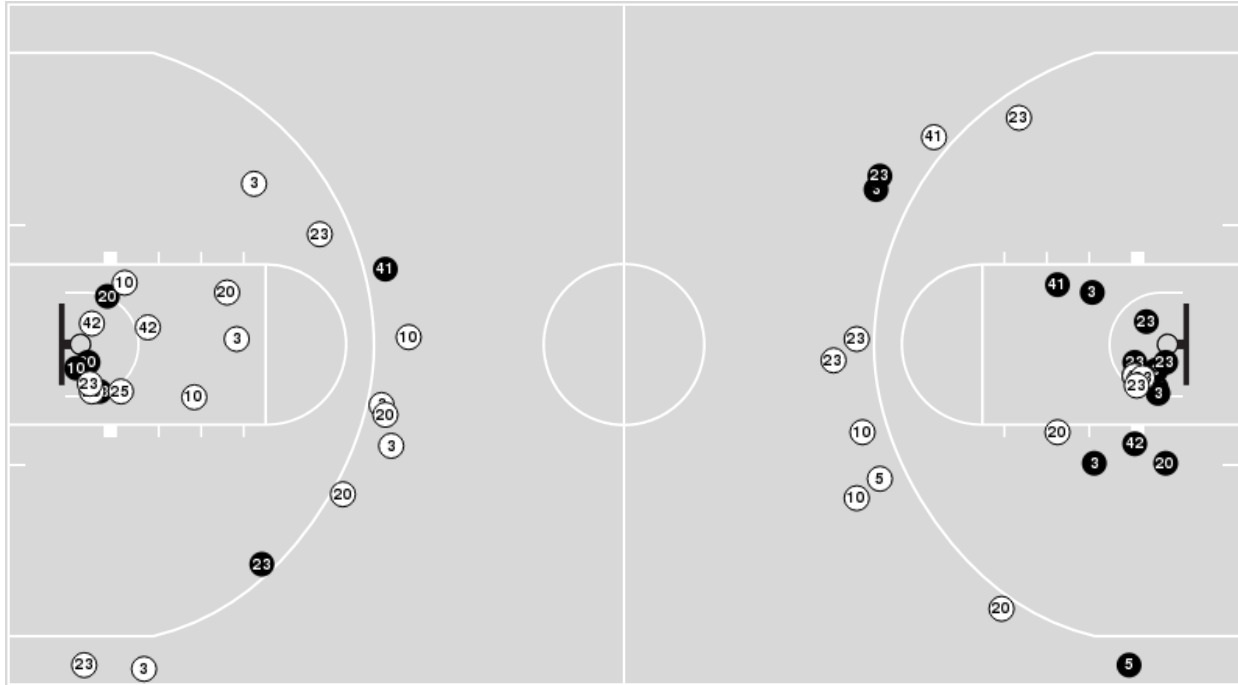

Texas Tech at Kansas

01/04/23 Allen Fieldhouse, Lawrence
2022-23 Women's Basketball

Game Time: 7:02 PM
Game Duration: 1:47
Attendance: 3,038

Officials: Felicia Grinter, Eric Brewton, Ifeyinwa Seales

Players => 1, 2, 3, 4, 5, 10, 11, 14, 20, 23, 25, 32, 41, 42 FG Types=>All Results=>All

Texas Tech

All Field Goals