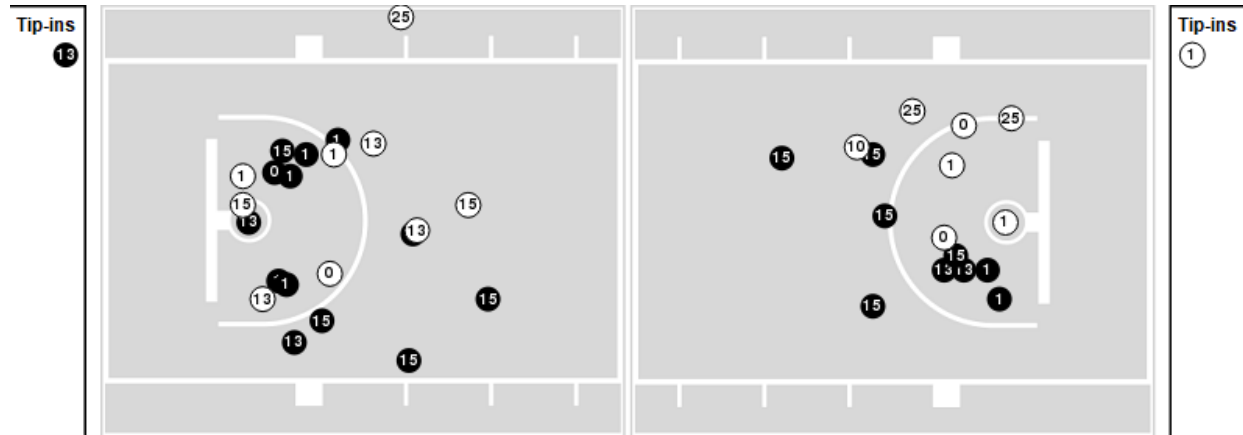

Officials: Felicia Grinter, Eric Brewton, Ifeyinwa Seales

Players => AllFG Types=>AllResults=>All

Kansas

All Field Goals

Blow Up Chart

N Made **O** Missed **N** - Player Number

Kansas	M/A	%
Field Goals	31/62	50
2 Points	25/44	57
3 Points	6/18	33
Free Throws	9/12	75