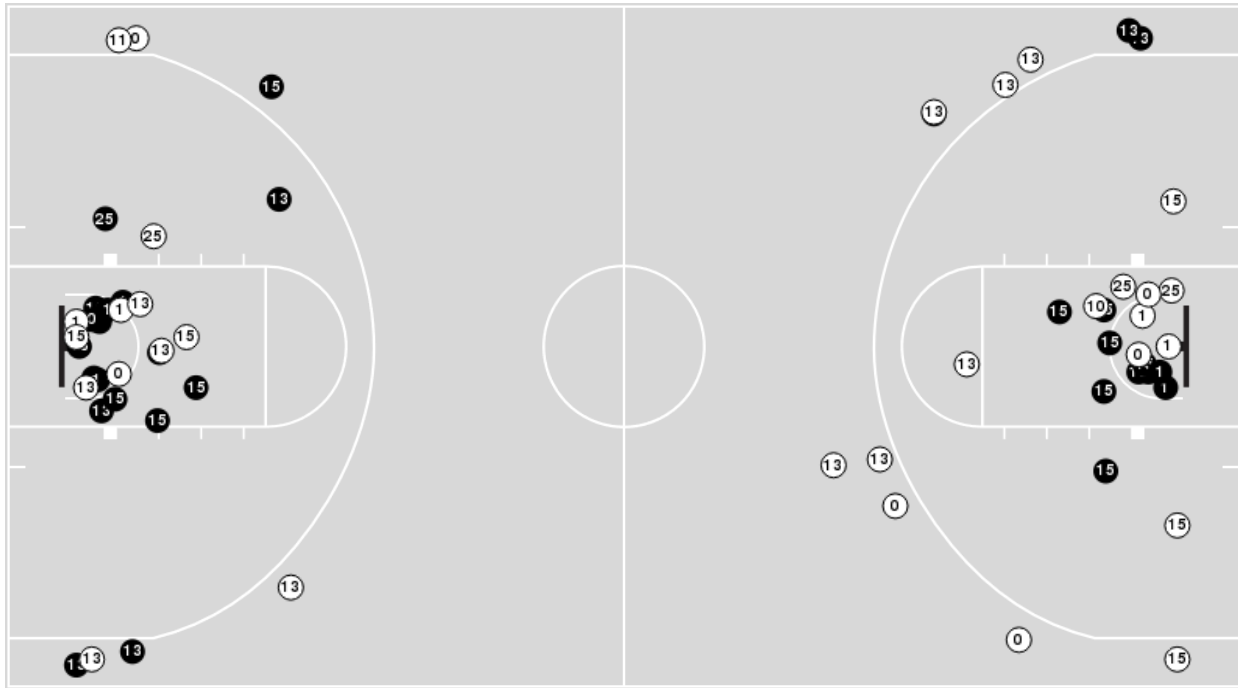

Officials: Felicia Grinter, Eric Brewton, Ifeyinwa Seales

Players => AllFG Types=>AllResults=>All

Kansas

All Field Goals