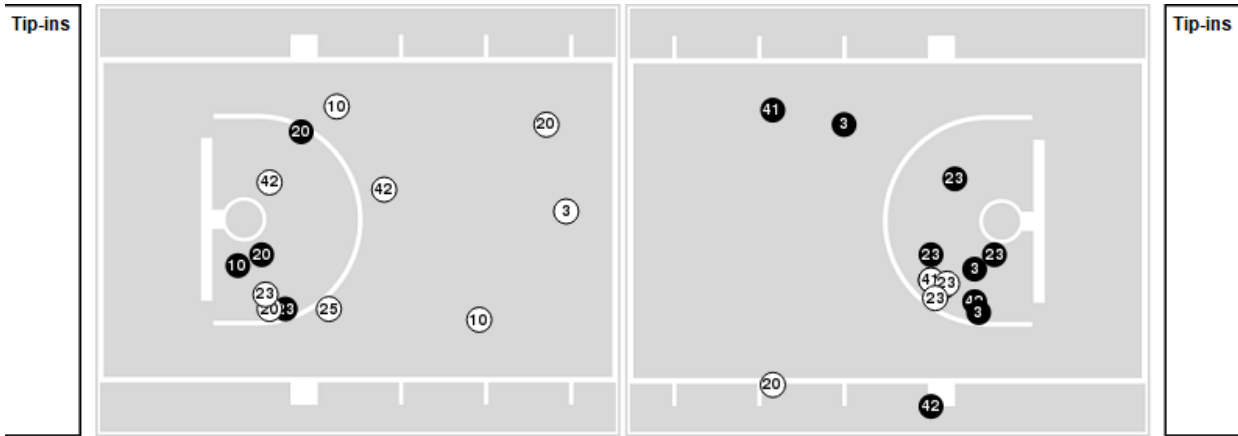

Blow Up Chart

● Made ○ Missed N - Player Number

Texas Tech	M/A	%
Field Goals	21/52	40
2 Points	17/34	50
3 Points	4/18	22
Free Throws	13/16	81

Texas Tech	M/A	%
Points in the Paint	26 (13 / 26)	50
Fast Break Points	10 (6/6)	100
Second Chance Points	6 (3/6)	50
Effective FG%	44