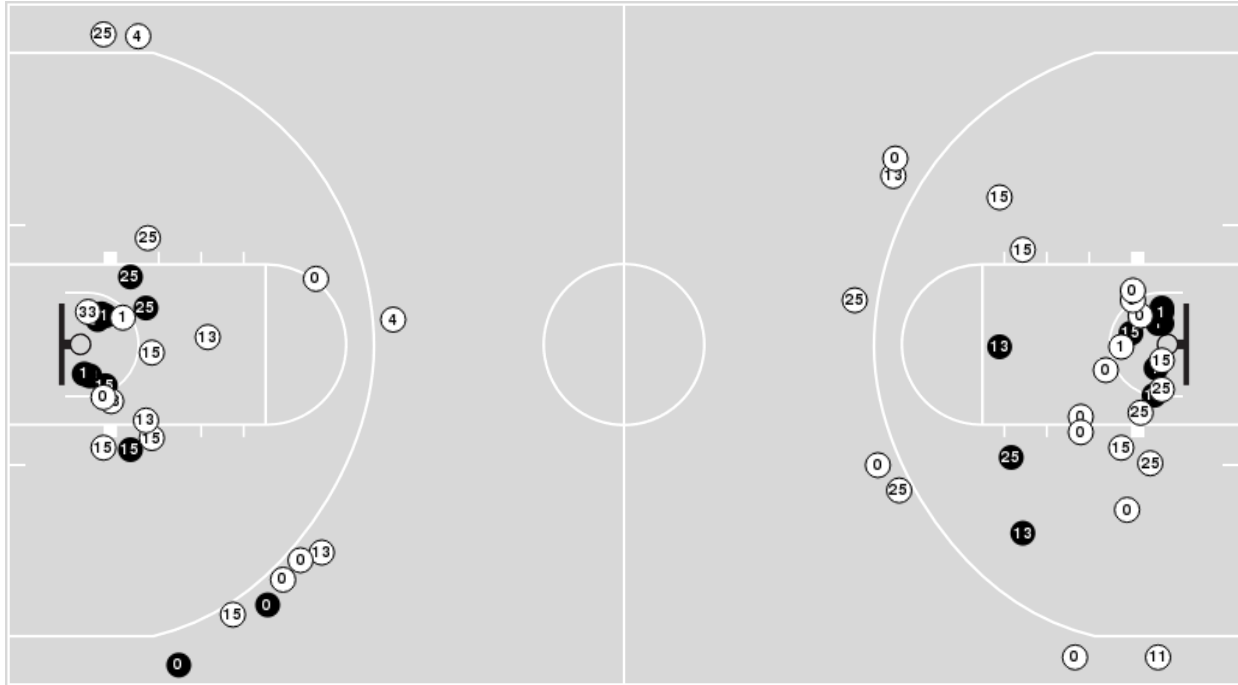

Officials: Michael McConnell, Cameron Inouye, Frank Steratore

Players => 0, 1, 4, 10, 11, 12, 13, 14, 15, 22, 23, 24, 25, 33, 45FG Types=>AllResults=>All

Kansas

All Field Goals