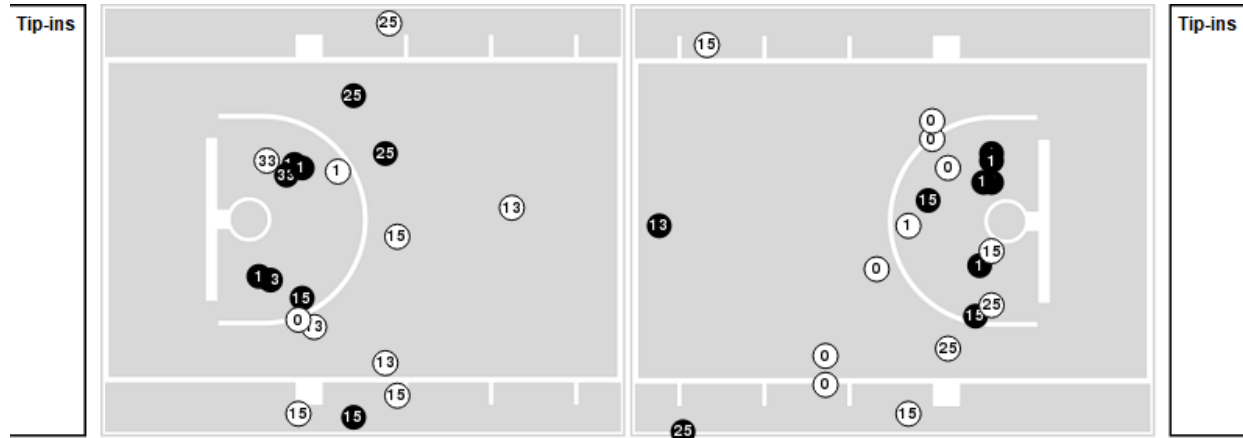

Blow Up Chart

● Made ○ Missed N - Player Number

Kansas	M/A	%
Field Goals	21/61	34
2 Points	19/45	42
3 Points	2/16	12
Free Throws	6/14	43

Kansas	M/A	%
Points in the Paint	32 (16 / 32)	50
Fast Break Points	0 (0/0)	0
Second Chance Points	7 (4/10)	40
Effective FG%	36