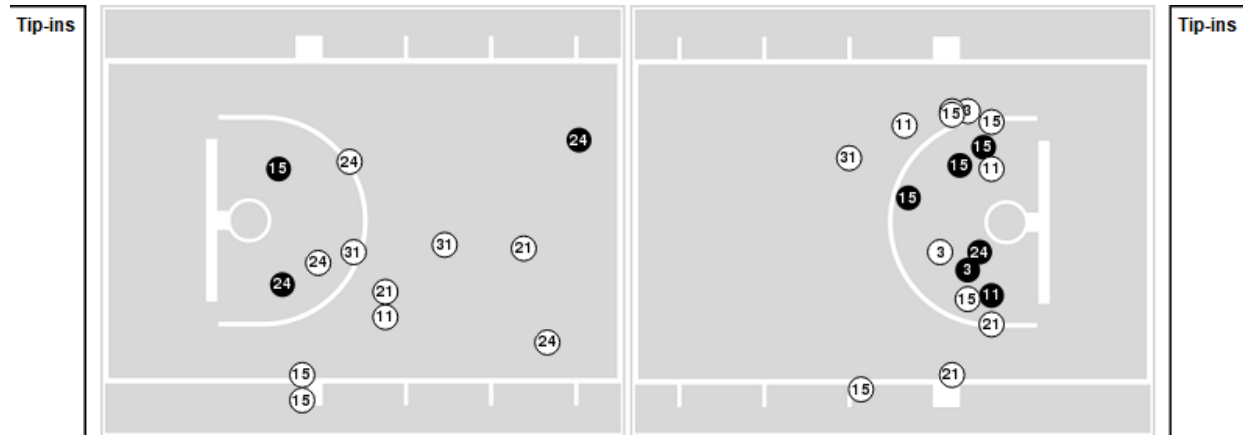

Blow Up Chart

● Made ○ Missed N - Player Number

#18 Iowa State	M/A	%
Field Goals	23/67	34
2 Points	11/36	31
3 Points	12/31	39
Free Throws	6/9	67

#18 Iowa State	M/A	%
Points in the Paint	18 (9 / 27)	33
Fast Break Points	2 (1/1)	100
Second Chance Points	6 (3/12)	25
Effective FG%	43