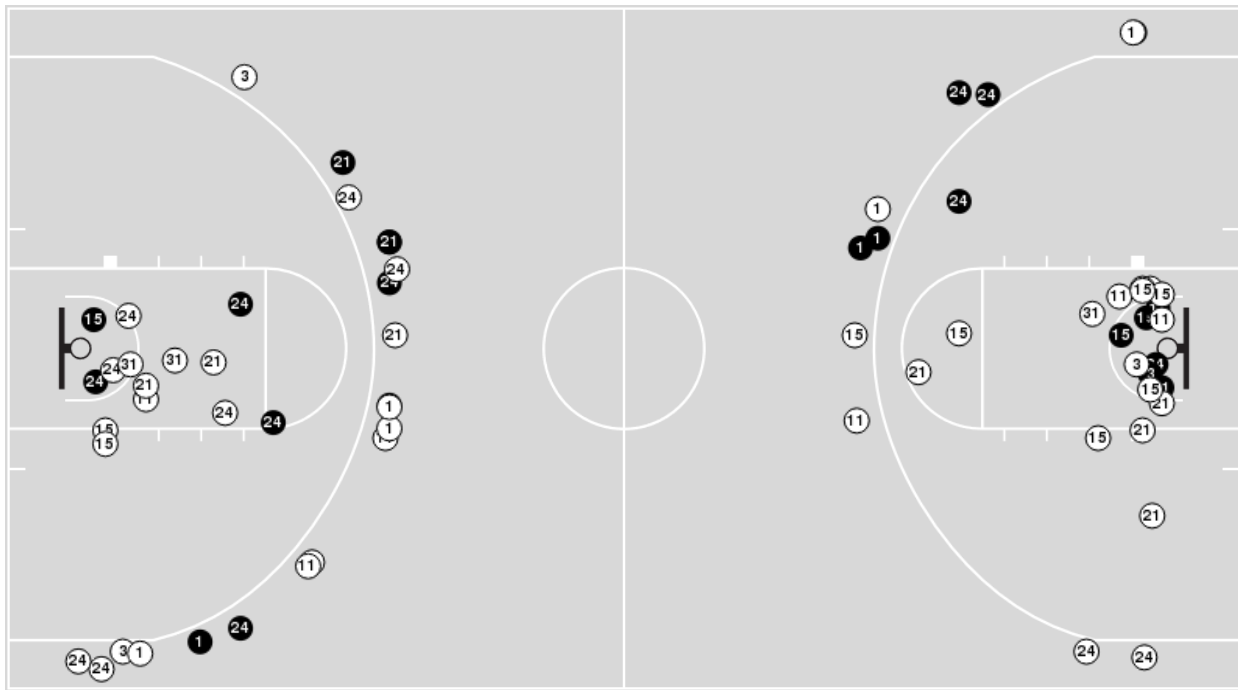

Officials: Michael McConnell, Cameron Inouye, Frank Steratore

Players => 1, 3, 4, 10, 11, 12, 13, 15, 21, 24, 25, 31, 32FG Types=>AllResults=>All

#18 Iowa State

All Field Goals