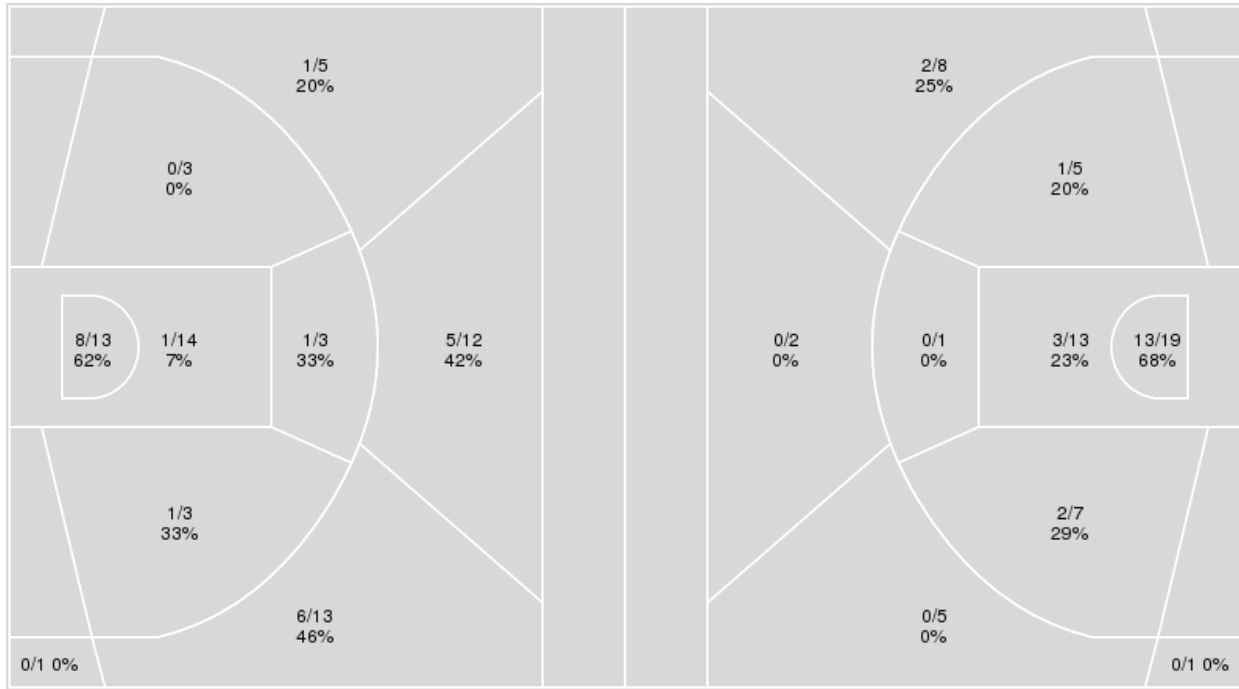

Officials: Michael McConnell, Cameron Inouye, Frank Steratore

{ Players => 1, 3, 4, 10, 11, 12, 13, 15, 21, 24, 25, 31, 32; } FG Types
=> All; Results => All;

{ Players => 0, 1, 4, 10, 11, 12, 13, 14, 15, 22, 23, 24, 25, 33, 45; } FG
Types => All; Results => All;

#18 Iowa State

Kansas

#18 Iowa State	M/A	%
Field Goals	23/67	34
2 Points	11/36	31
3 Points	12/31	39
Free Throws	6/9	67

Kansas	M/A	%
Field Goals	21/61	34
2 Points	19/45	42
3 Points	2/16	12
Free Throws	6/14	43