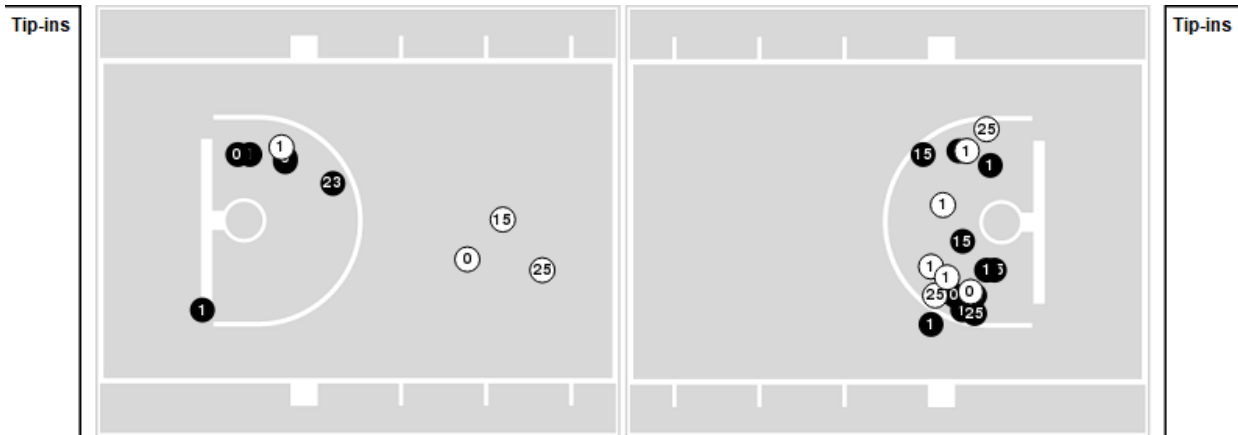

Blow Up Chart

● Made   ○ Missed   N - Player Number

Kansas	M/A	%
Field Goals	28/57	49
2 Points	19/31	61
3 Points	9/26	35
Free Throws	20/26	77

Kansas	M/A	%
Points in the Paint	36 (18 / 29)	62
Fast Break Points	13 (7/8)	88
Second Chance Points	8 (5/11)	45
Effective FG%	57