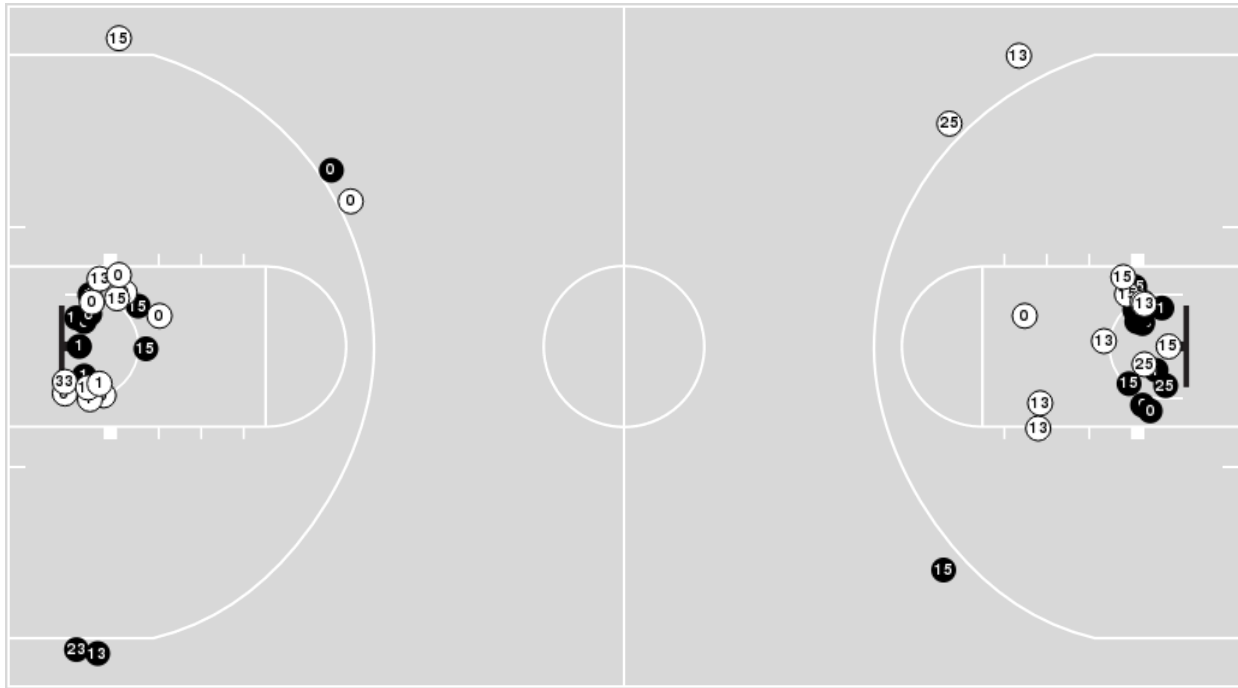

Texas at Kansas

02/04/23 Allen Fieldhouse, Lawrence
2022-23 Women's Basketball

Game Time: 4:02 PM
Game Duration: 2:04
Attendance: 3,301

Officials: Brian Hall, Kevin Pethel, Julie Krommenhoek

Players => AllFG Types=>AllResults=>All

Kansas

All Field Goals