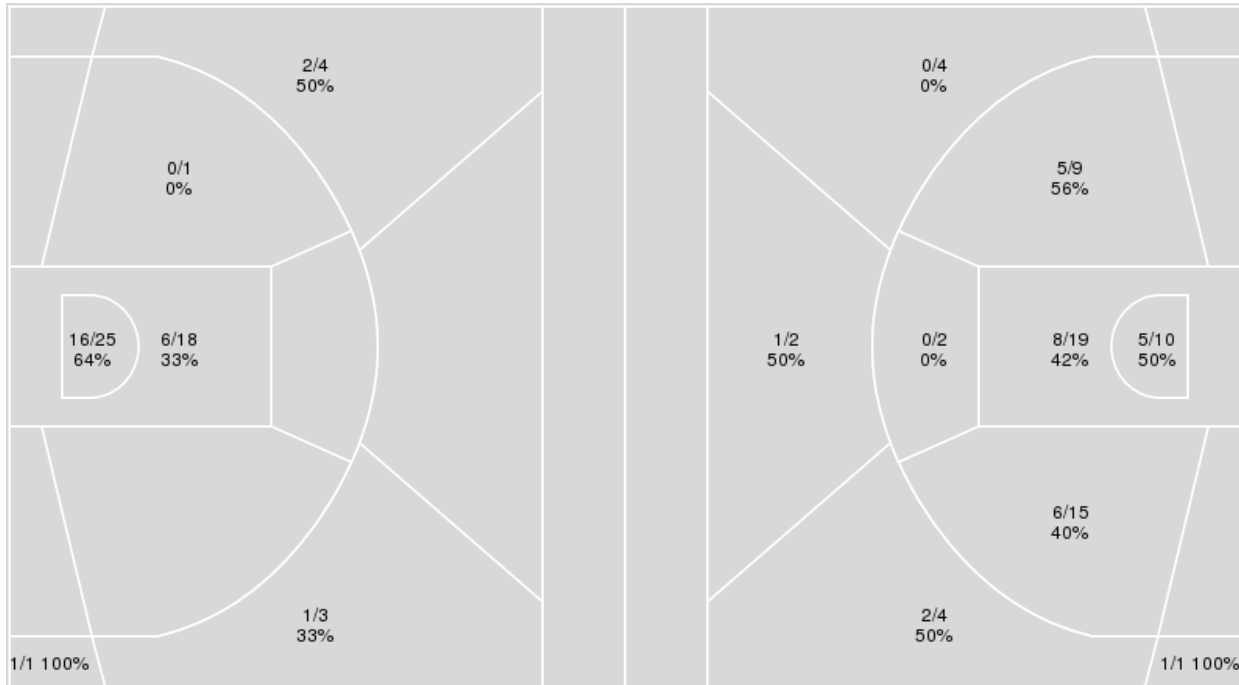

Texas at Kansas

02/04/23 Allen Fieldhouse, Lawrence
2022-23 Women's Basketball

Game Time: 4:02 PM
Game Duration: 2:04
Attendance: 3,301

Officials: Brian Hall, Kevin Pethel, Julie Krommenhoek

{ Players => All; } FG Types => All; Results => All;

{ Players => All; } FG Types => All; Results => All;

Kansas

Texas

Kansas	M/A	%
Field Goals	26/52	50
2 Points	22/44	50
3 Points	4/8	50
Free Throws	9/14	64

Texas	M/A	%
Field Goals	28/66	42
2 Points	24/55	44
3 Points	4/11	36
Free Throws	8/16	50