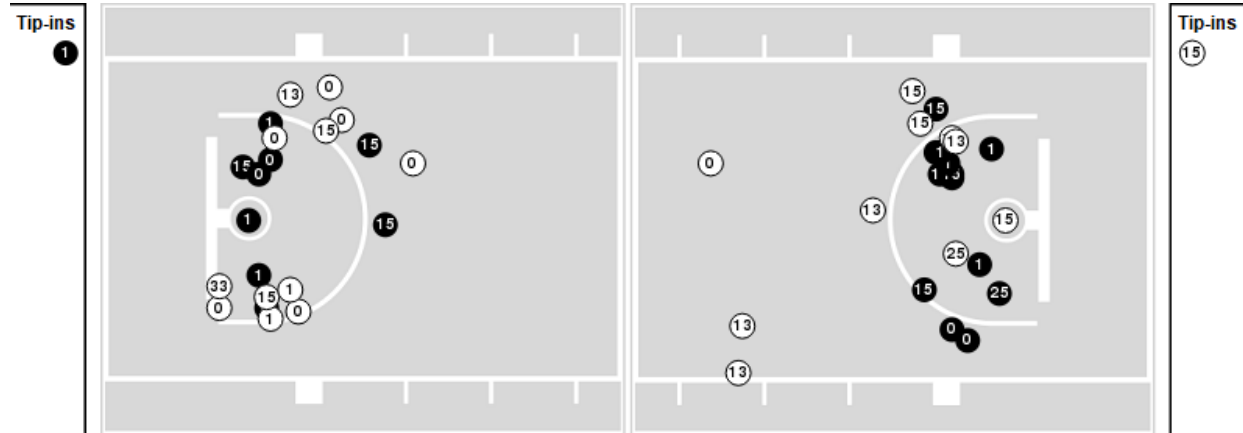

Blow Up Chart

● Made   ○ Missed   N - Player Number

Kansas	M/A	%
Field Goals	26/52	50
2 Points	22/44	50
3 Points	4/8	50
Free Throws	9/14	64

Kansas	M/A	%
Points in the Paint	44 (22 / 43)	51
Fast Break Points	10 (5/6)	83
Second Chance Points	4 (2/5)	40
Effective FG%	54