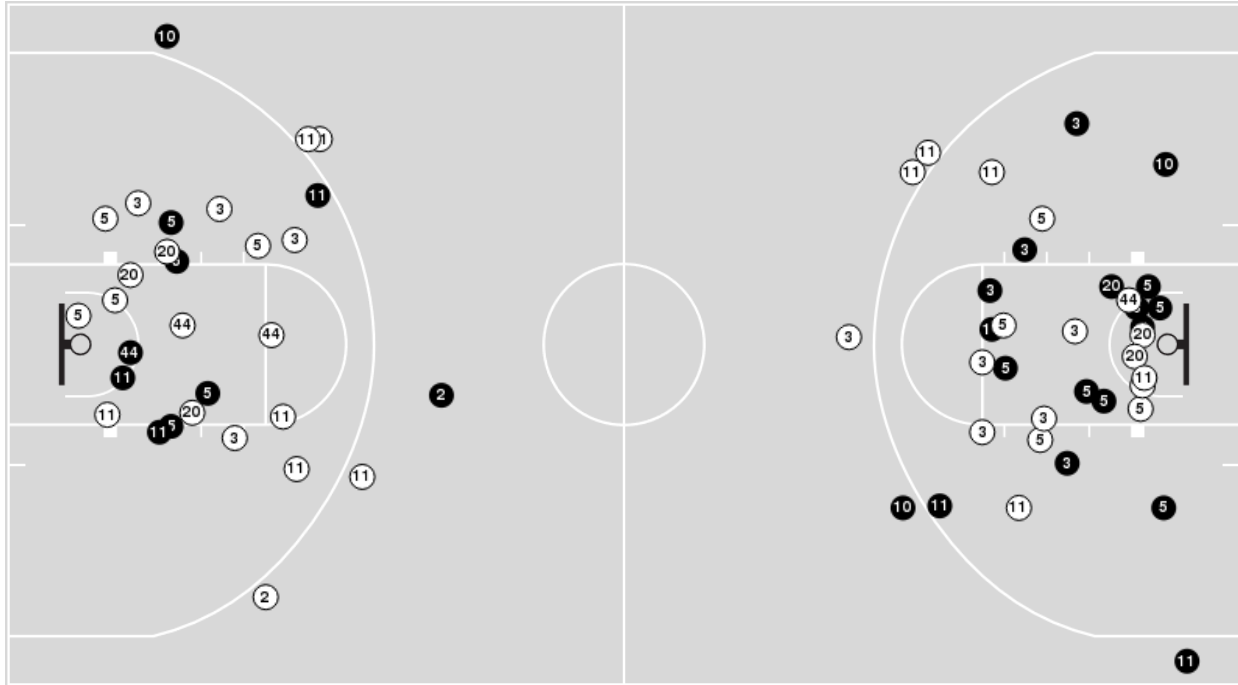

Texas at Kansas

02/04/23 Allen Fieldhouse, Lawrence
2022-23 Women's Basketball

Game Time: 4:02 PM
Game Duration: 2:04
Attendance: 3,301

Officials: Brian Hall, Kevin Pethel, Julie Krommenhoek

Players => AllFG Types=>AllResults=>All

Texas

All Field Goals