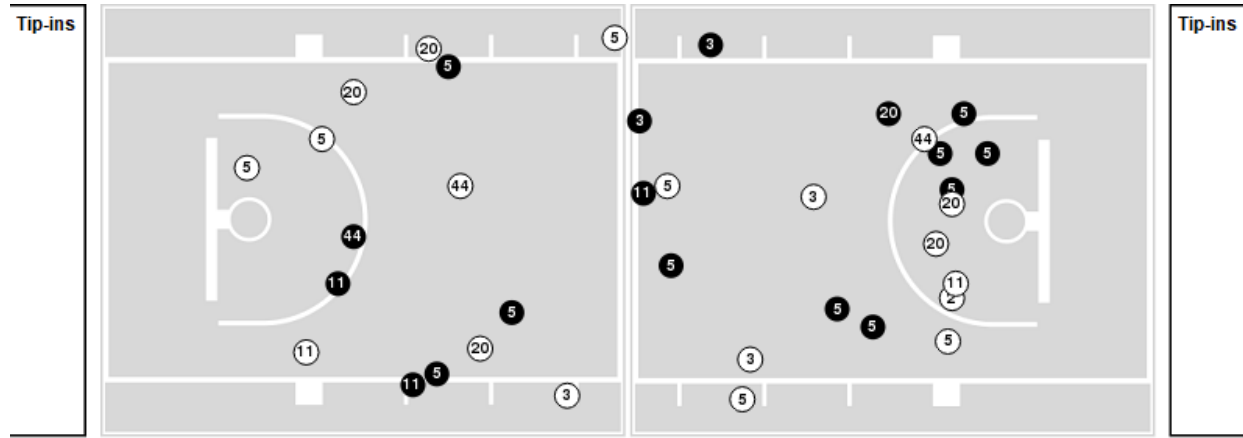

Blow Up Chart

● Made   ○ Missed   N - Player Number

Texas	M/A	%
Field Goals	28/66	42
2 Points	24/55	44
3 Points	4/11	36
Free Throws	8/16	50

Texas	M/A	%
Points in the Paint	26 (13 / 29)	45
Fast Break Points	10 (4/4)	100
Second Chance Points	8 (5/14)	36
Effective FG%	45