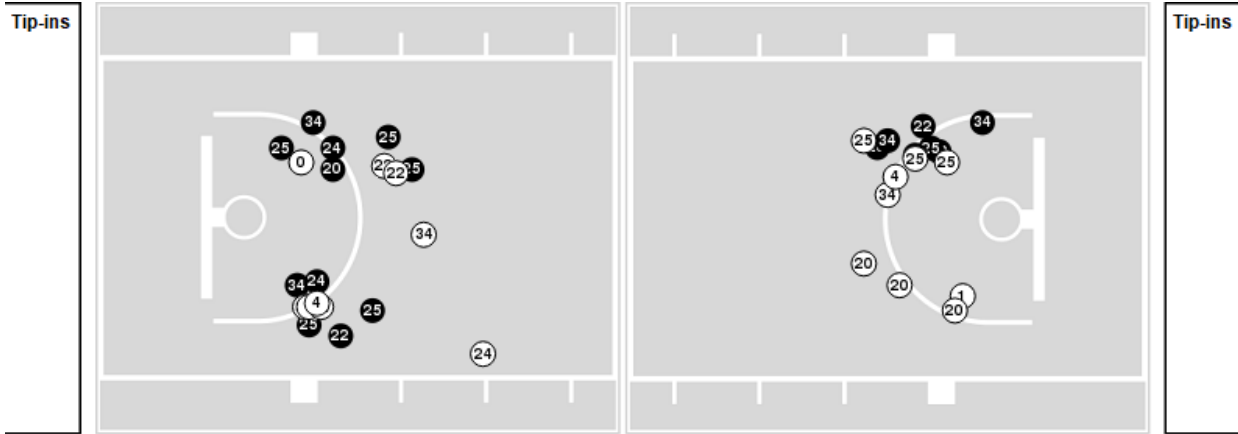

Blow Up Chart

● Made   ○ Missed   N - Player Number

Oklahoma	M/A	%
Field Goals	31/64	48
2 Points	21/43	49
3 Points	10/21	48
Free Throws	14/19	74

Oklahoma	M/A	%
Points in the Paint	36 (18 / 37)	49
Fast Break Points	7 (3/3)	100
Second Chance Points	7 (4/11)	36
Effective FG%	56