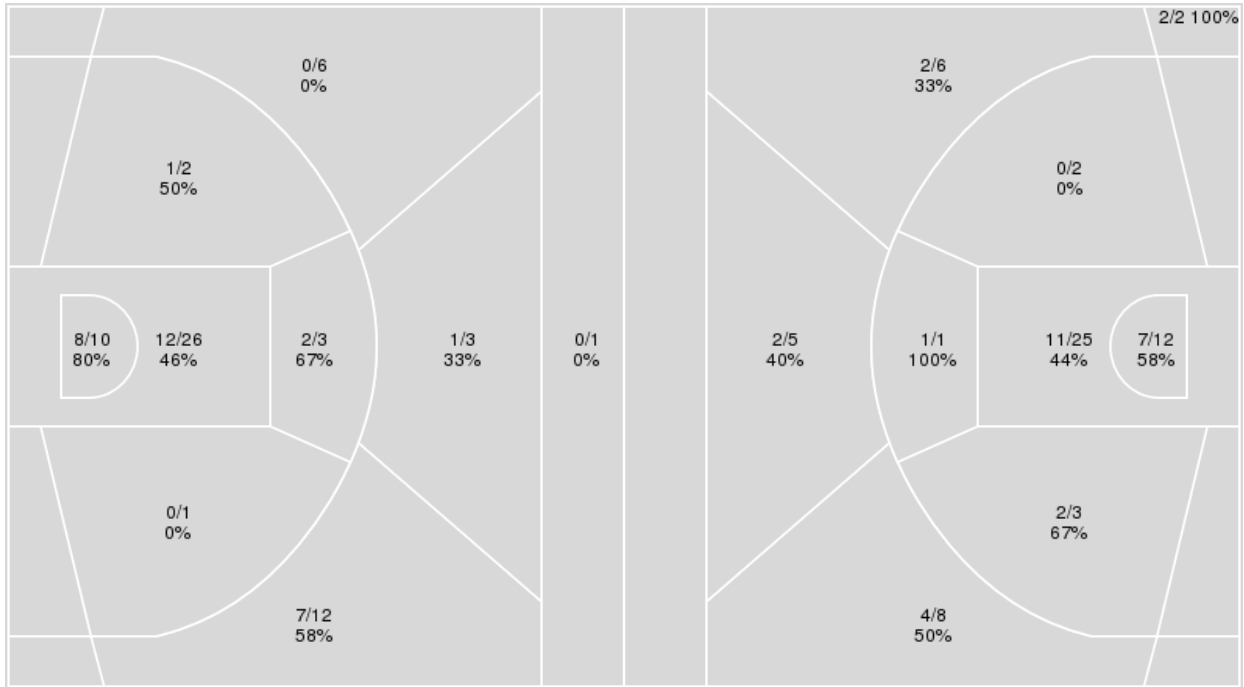

Oklahoma at Kansas

02/19/23 Allen Fieldhouse, Lawrence
2022-23 Women's Basketball

Officials: Brian Hall, Brian Garland, Missy Brooks

{ Players => All; } FG Types => All; Results => All;

{ Players => All; } FG Types => All; Results => All;

Kansas

Oklahoma

Kansas	M/A	%
Field Goals	31/64	48
2 Points	23/42	55
3 Points	8/22	36
Free Throws	10/18	56

Oklahoma	M/A	%
Field Goals	31/64	48
2 Points	21/43	49
3 Points	10/21	48
Free Throws	14/19	74