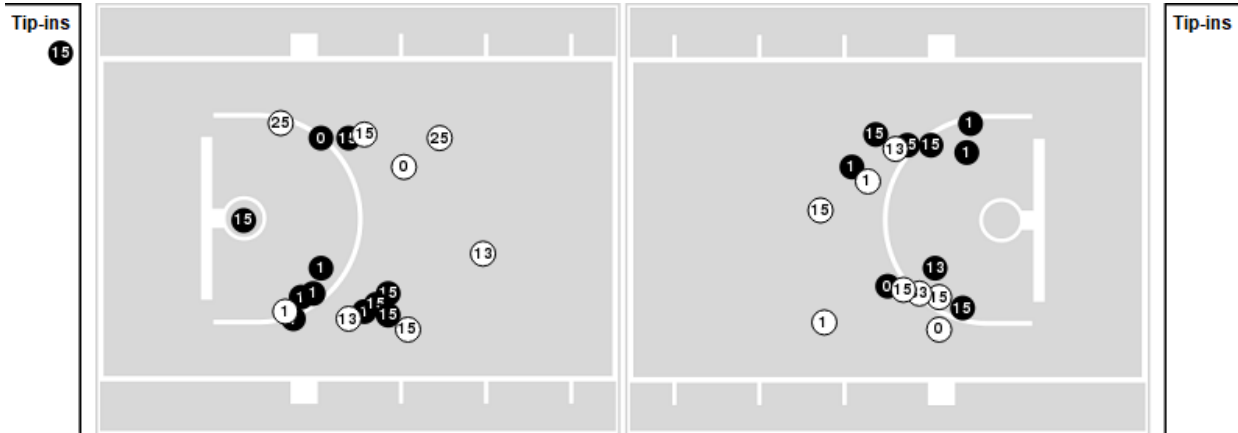

Oklahoma	M/A	%
Points in the Paint	36 (18 / 37)	49
Fast Break Points	7 (3/3)	100
Second Chance Points	7 (4/11)	36
Effective FG%	56	

Players => AllFG Types=>AllResults=>All

Kansas

All Field Goals

Blow Up Chart