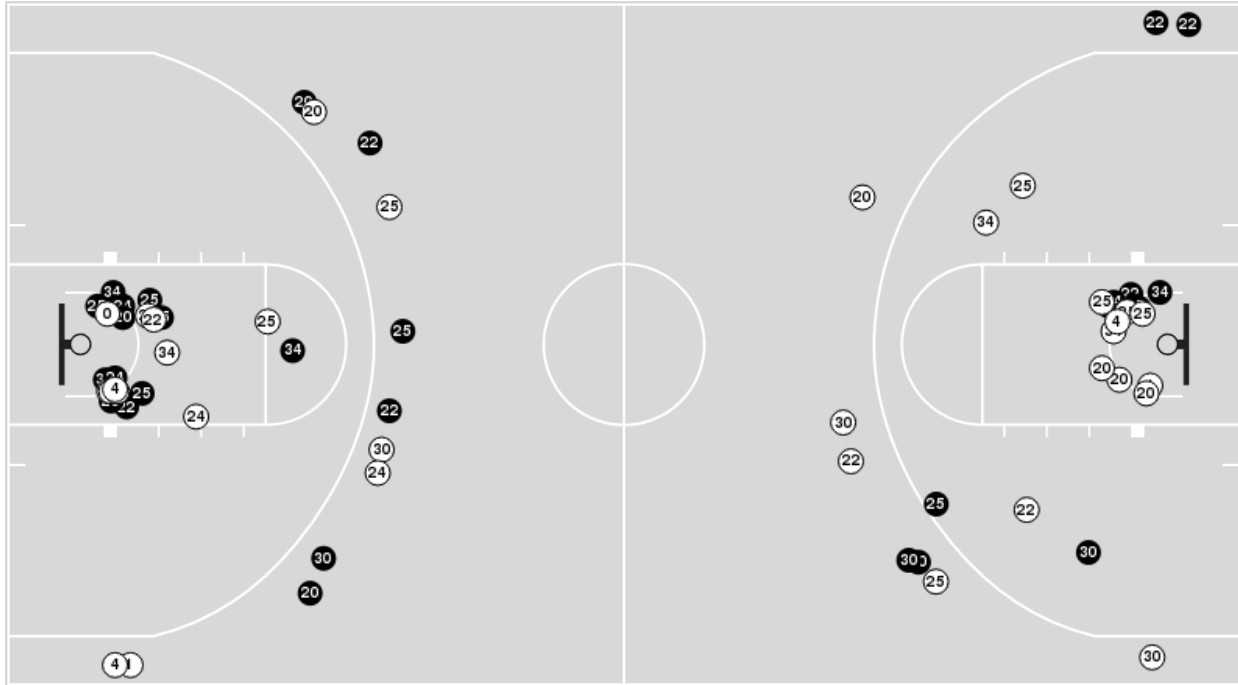

Players => AllFG Types=>AllResults=>All

Oklahoma

All Field Goals