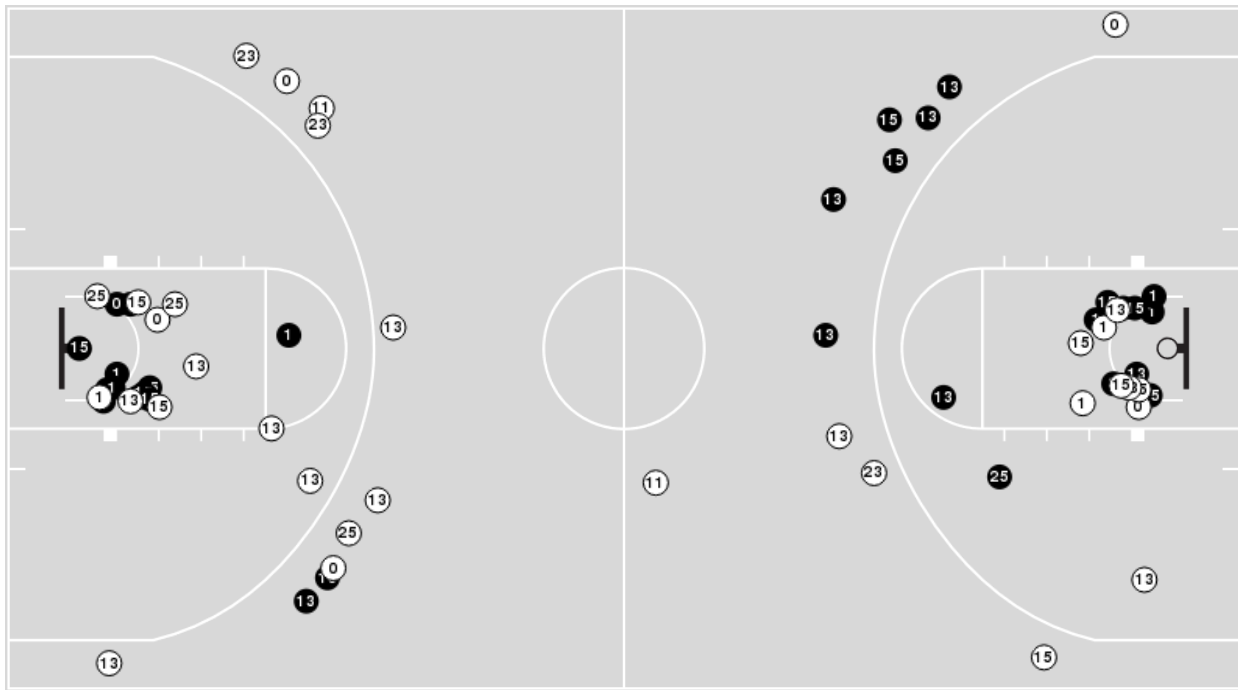

Players => AllFG Types=>AllResults=>All

Kansas

All Field Goals