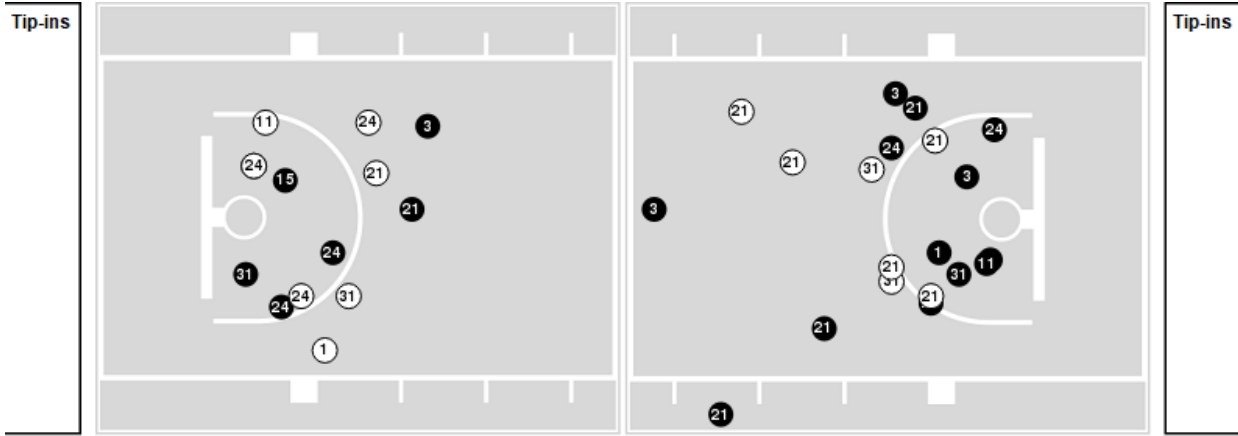

Blow Up Chart

● Made ○ Missed N - Player Number

Iowa St.	M/A	%
Field Goals	31/64	48
2 Points	20/37	54
3 Points	11/27	41
Free Throws	20/22	91

Iowa St.	M/A	%
Points in the Paint	38 (19 / 34)	56
Fast Break Points	13 (7/7)	100
Second Chance Points	13 (5/9)	56
Effective FG%	57