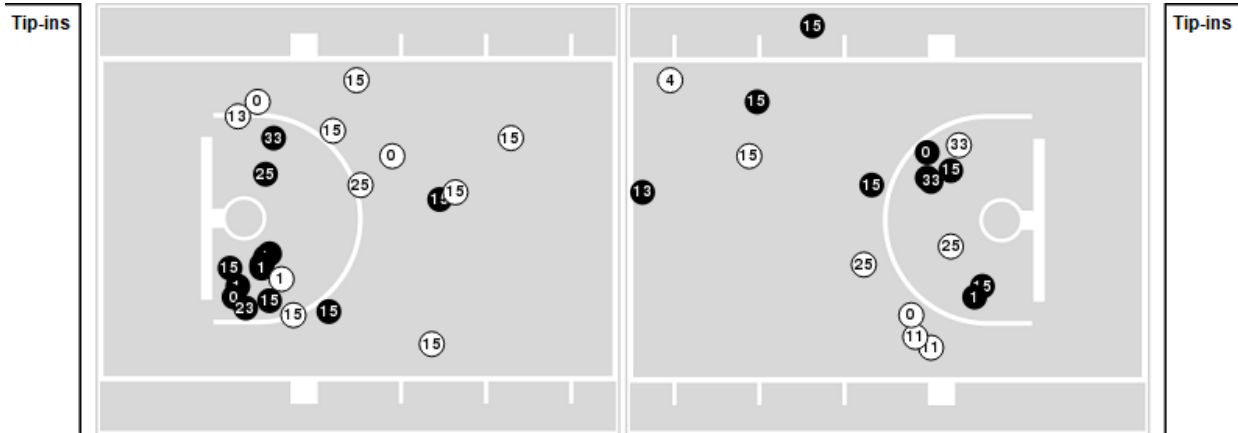

Blow Up Chart

● Made ○ Missed N - Player Number

Kansas	M/A	%
Field Goals	34/66	52
2 Points	23/46	50
3 Points	11/20	55
Free Throws	19/25	76

Kansas	M/A	%
Points in the Paint	44 (22 / 41)	54
Fast Break Points	2 (1/1)	100
Second Chance Points	10 (6/10)	60
Effective FG%	60