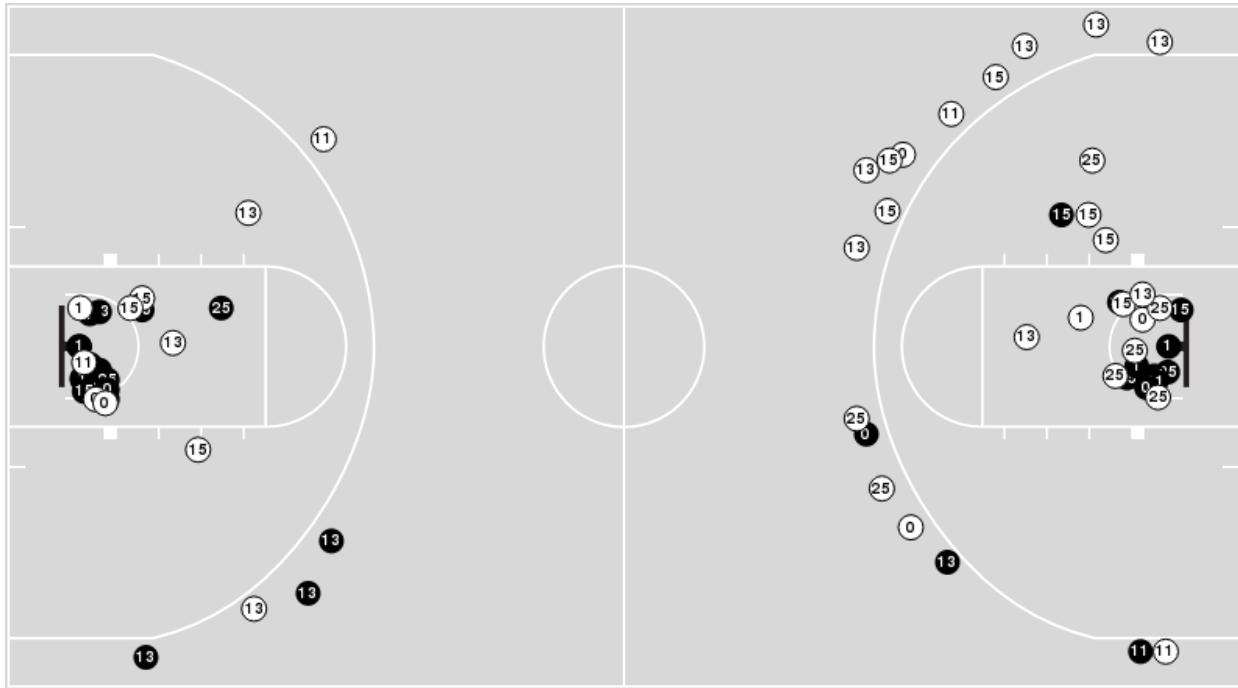

Officials: Greg Small, Missy Brooks, Nicole Brannon

Players => AllFG Types=>AllResults=>All

Kansas

All Field Goals