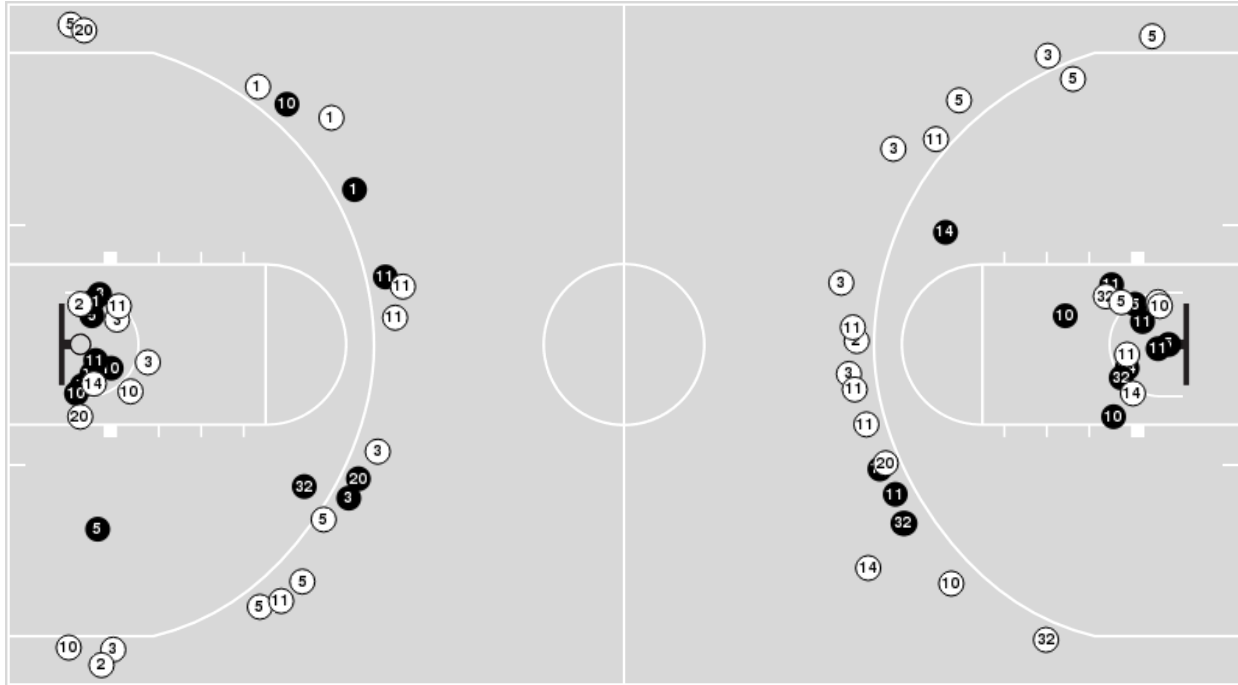

Officials: Greg Small, Missy Brooks, Nicole Brannon

Players => AllFG Types=>AllResults=>All
Western Ky.

All Field Goals