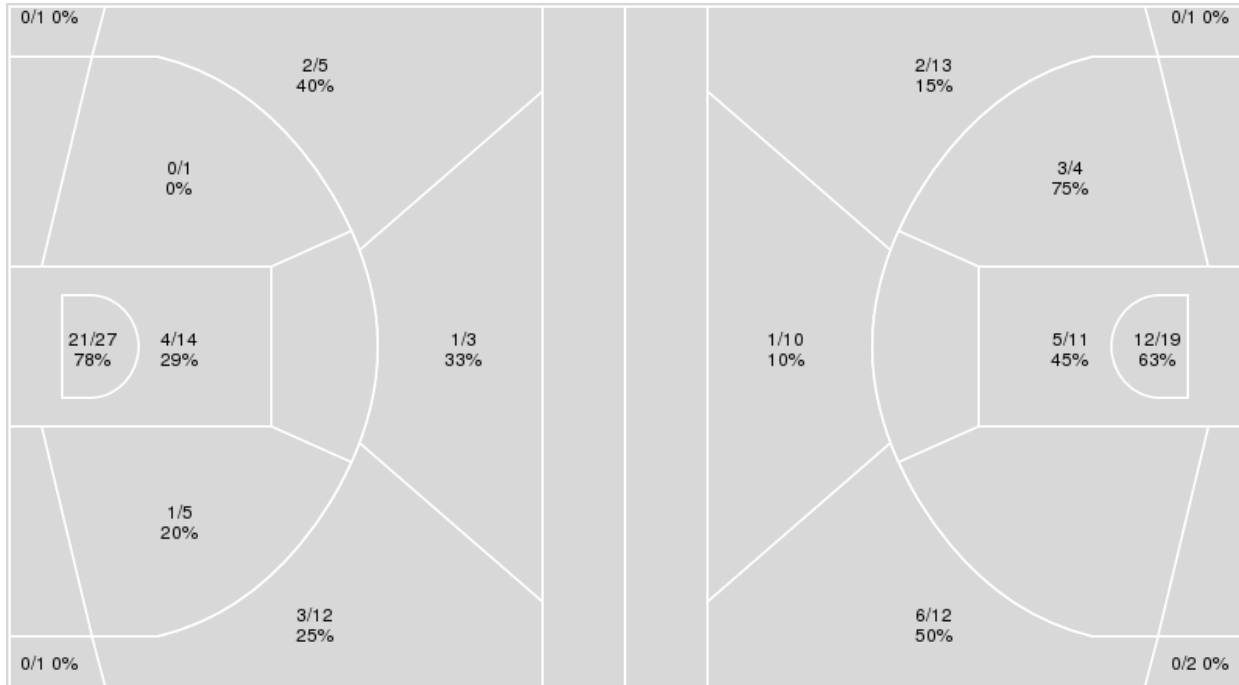

Western Ky. at Kansas

03/17/23 Allen Fieldhouse, Lawrence

2023 Women's National Invitation Tournament - First Round

Game Time: 5:02 PM

Game Duration: 1:43

Attendance: 2,518

Officials: Greg Small, Missy Brooks, Nicole Brannon

{ Players => All; } FG Types => All; Results => All;

{ Players => All; } FG Types => All; Results => All;

Kansas

Western Ky.

Kansas	M/A	%
Field Goals	32/69	46
2 Points	26/47	55
3 Points	6/22	27
Free Throws	16/18	89

Western Ky.	M/A	%
Field Goals	29/72	40
2 Points	20/34	59
3 Points	9/38	24
Free Throws	5/9	56