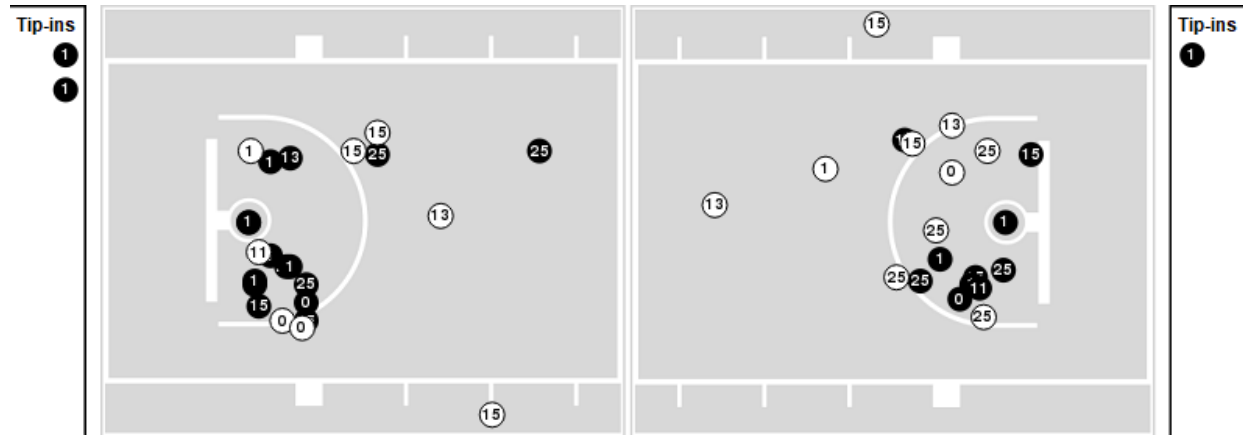

Blow Up Chart

● Made ○ Missed N - Player Number

Kansas	M/A	%
Field Goals	32/69	46
2 Points	26/47	55
3 Points	6/22	27
Free Throws	16/18	89

Kansas	M/A	%
Points in the Paint	50 (25 / 41)	61
Fast Break Points	11 (6/6)	100
Second Chance Points	12 (6/14)	43
Effective FG%	51