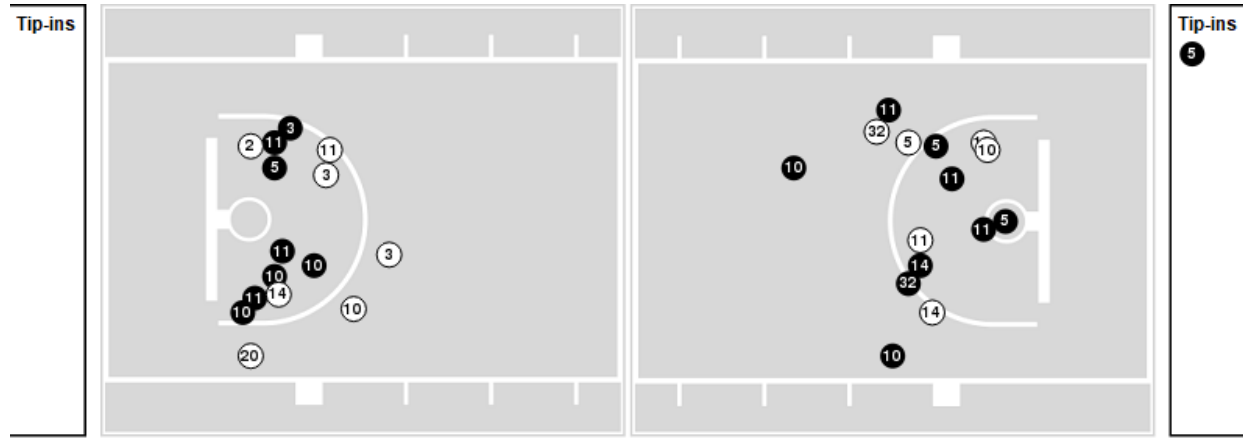

Blow Up Chart

● Made ○ Missed N - Player Number

Western Ky.	M/A	%
Field Goals	29/72	40
2 Points	20/34	59
3 Points	9/38	24
Free Throws	5/9	56

Western Ky.	M/A	%
Points in the Paint	34 (17 / 30)	57
Fast Break Points	9 (4/5)	80
Second Chance Points	16 (8/14)	57
Effective FG%	47