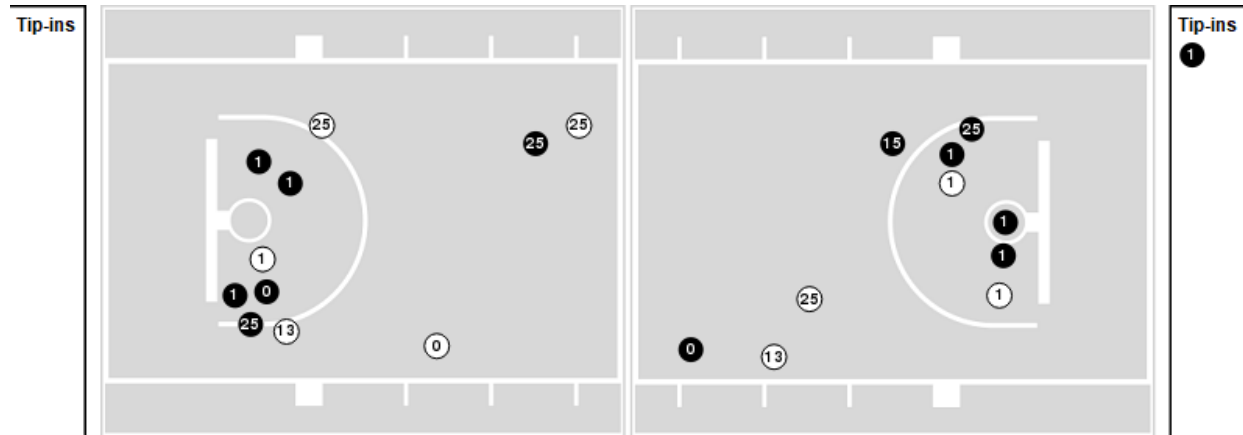

Blow Up Chart

N Made   **O** Missed   N - Player Number

Kansas	M/A	%
Field Goals	25/49	51
2 Points	15/29	52
3 Points	10/20	50
Free Throws	15/18	83

Kansas	M/A	%
Points in the Paint	26 (13 / 22)	59
Fast Break Points	8 (6/6)	100
Second Chance Points	6 (4/6)	67
Effective FG%	61