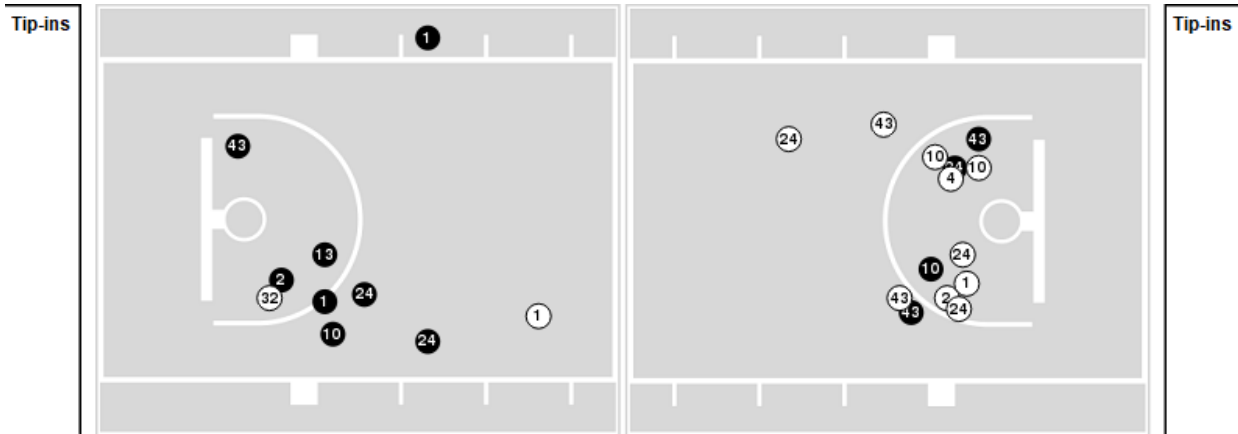

Blow Up Chart

● Made   ○ Missed   N - Player Number

Missouri	M/A	%
Field Goals	19/51	37
2 Points	14/30	47
3 Points	5/21	24
Free Throws	4/6	67

Missouri	M/A	%
Points in the Paint	22 (11 / 23)	48
Fast Break Points	4 (2/2)	100
Second Chance Points	10 (5/8)	62
Effective FG%	42