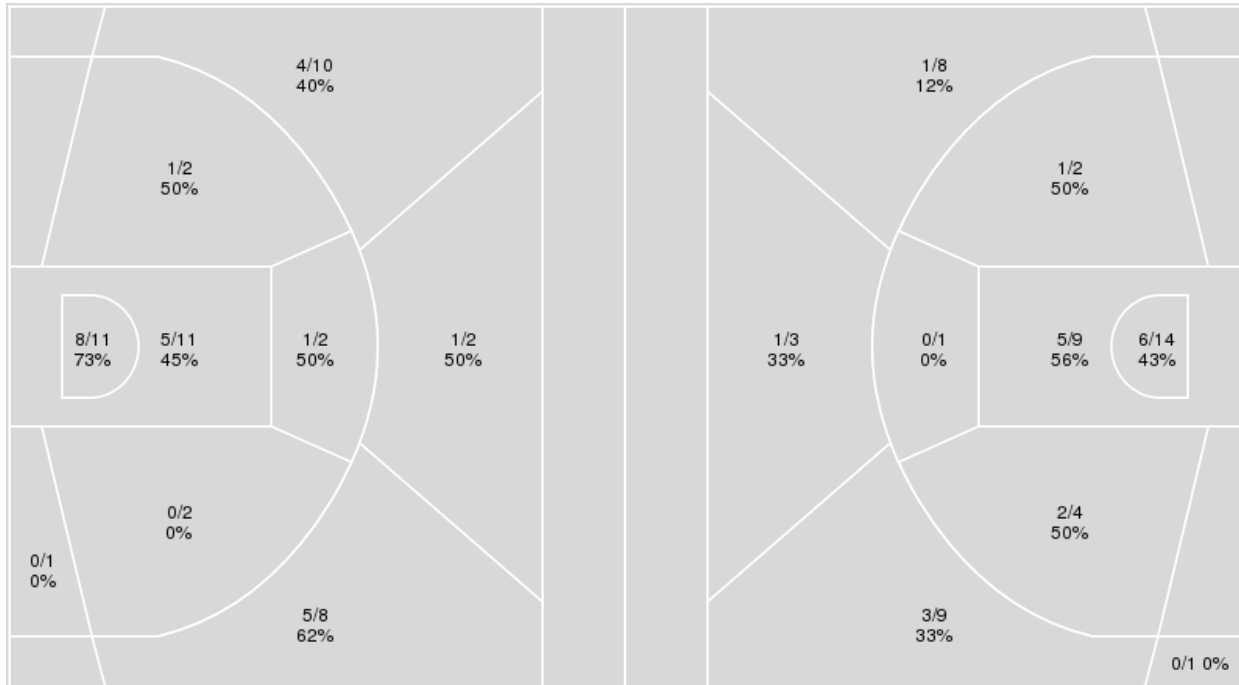

Missouri at Kansas

03/20/23 Allen Fieldhouse, Lawrence

2023 Women's National Invitation Tournament - Second Round

Officials: Zac Brost, Nick Marshall, Erica Parker

{ Players => All; } FG Types => All; Results => All;

{ Players => All; } FG Types => All; Results => All;

Kansas

Missouri

Kansas	M/A	%
Field Goals	25/49	51
2 Points	15/29	52
3 Points	10/20	50
Free Throws	15/18	83

Missouri	M/A	%
Field Goals	19/51	37
2 Points	14/30	47
3 Points	5/21	24
Free Throws	4/6	67