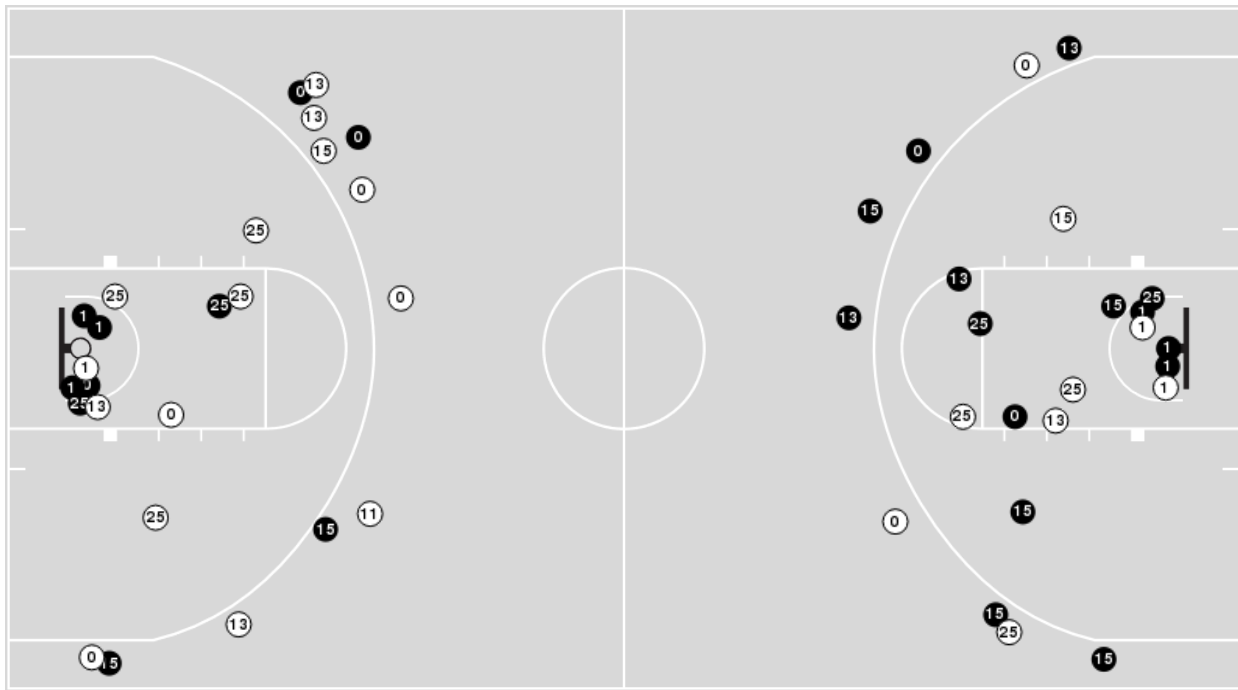

Missouri at Kansas

03/20/23 Allen Fieldhouse, Lawrence
2023 Women's National Invitation Tournament - Second Round

Game Time: 6:32 PM
Game Duration: 1:46
Attendance: 3,682

Officials: Zac Brost, Nick Marshall, Erica Parker

Players => AllFG Types=>AllResults=>All

Kansas

All Field Goals