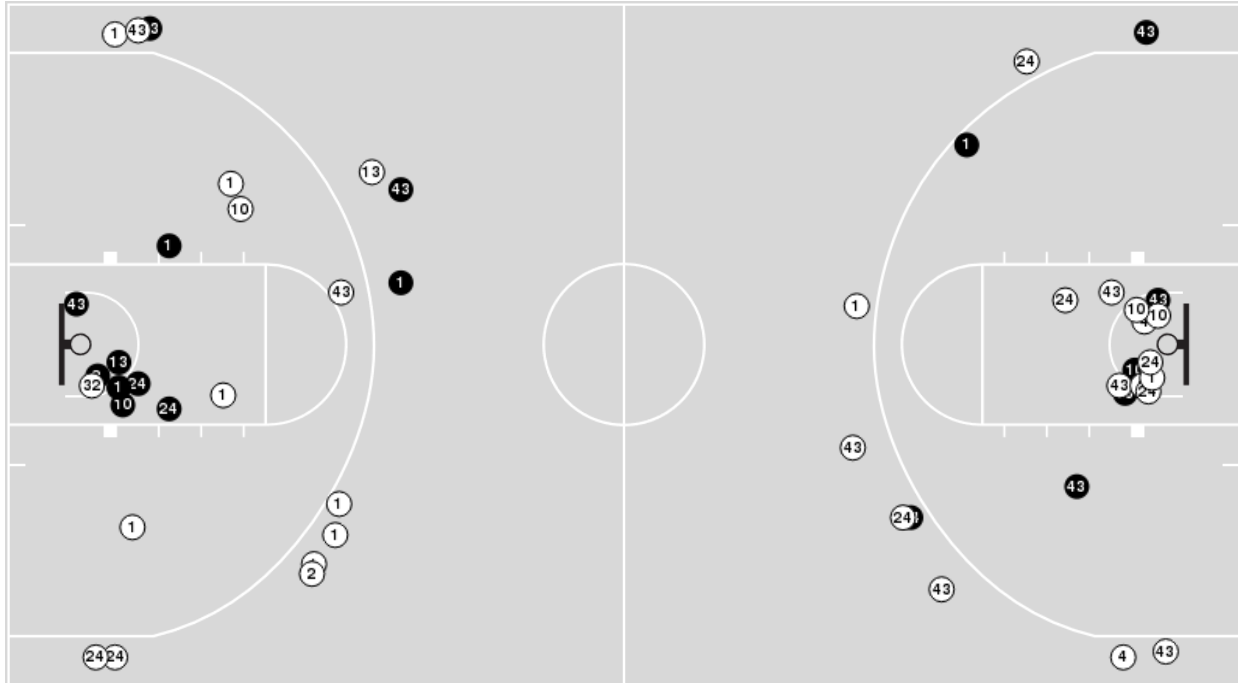

Missouri at Kansas

03/20/23 Allen Fieldhouse, Lawrence

2023 Women's National Invitation Tournament - Second Round

Officials: Zac Brost, Nick Marshall, Erica Parker

Players => AllFG Types=>AllResults=>All

Missouri

All Field Goals