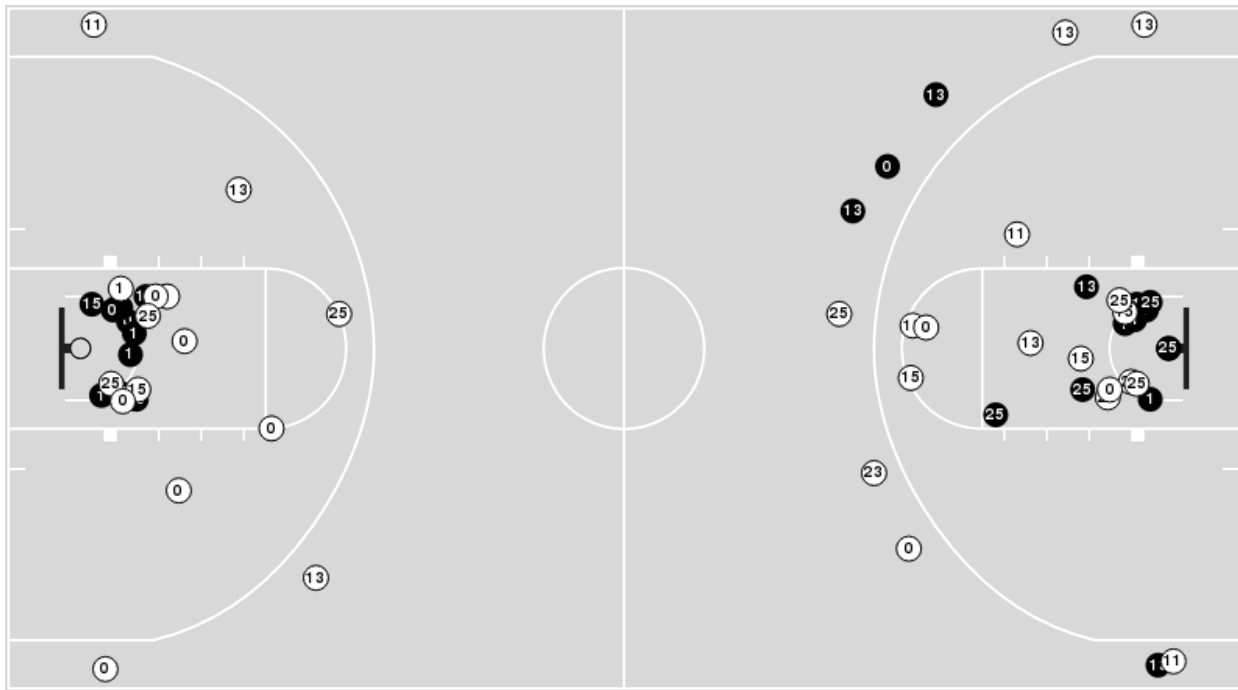

Arkansas at Kansas

03/26/23 Allen Fieldhouse, Lawrence
2022-23 Women's Basketball

Game Time: 2:00 PM
Game Duration: 1:50
Attendance: 4,806

Officials: Bryan Enterline, Greg Small, Missy Brooks

Players => 0, 1, 4, 10, 11, 12, 13, 14, 15, 22, 23, 24, 25, 33, 45FG Types=>AllResults=>All

Kansas

All Field Goals