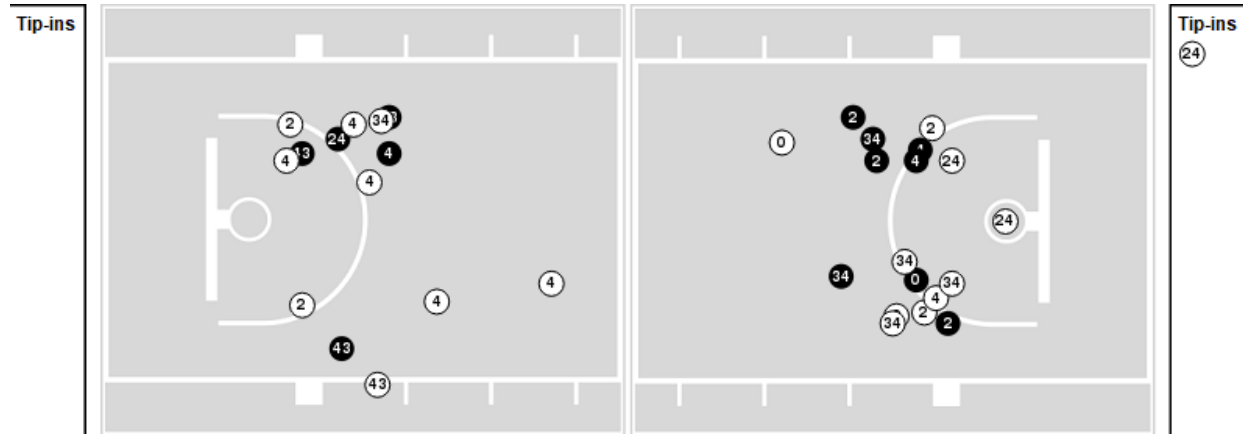

Blow Up Chart

N Made   **O** Missed   N - Player Number

Arkansas	M/A	%
Field Goals	22/60	37
2 Points	15/37	41
3 Points	7/23	30
Free Throws	13/16	81

Arkansas	M/A	%
Points in the Paint	26 (13 / 31)	42
Fast Break Points	7 (4/4)	100
Second Chance Points	6 (3/7)	43
Effective FG%	42