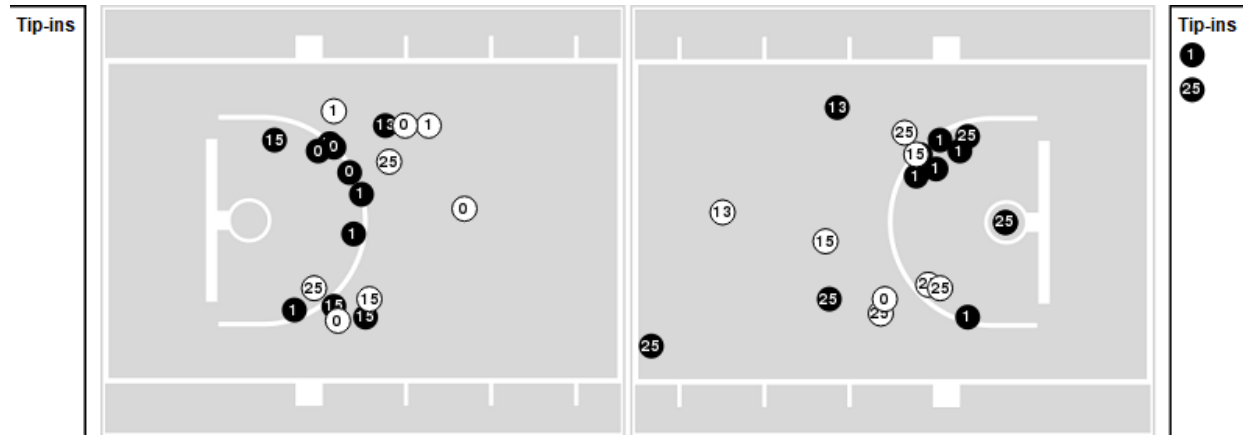

Blow Up Chart

N Made   **O** Missed   N - Player Number

Kansas	M/A	%
Field Goals	27/60	45
2 Points	23/47	49
3 Points	4/13	31
Free Throws	20/26	77

Kansas	M/A	%
Points in the Paint	46 (23 / 39)	59
Fast Break Points	11 (7/7)	100
Second Chance Points	9 (4/6)	67
Effective FG%	48