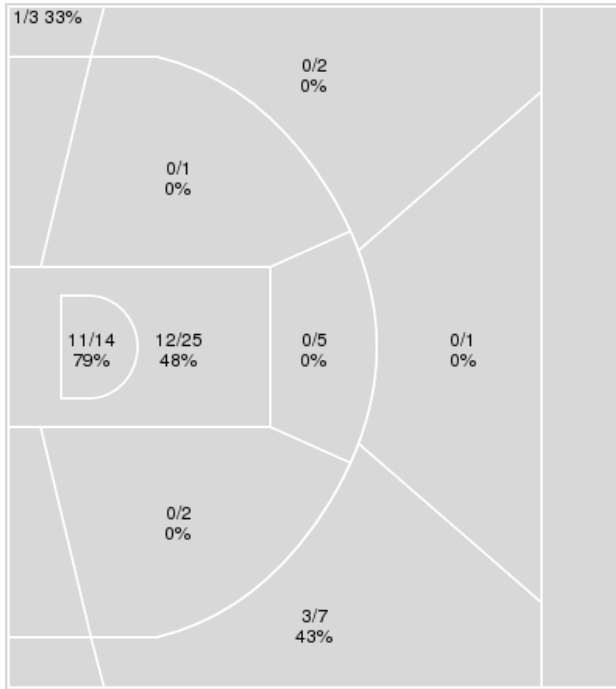

Arkansas at Kansas

03/26/23 Allen Fieldhouse, Lawrence
2022-23 Women's Basketball

Game Time: 2:00 PM
Game Duration: 1:50
Attendance: 4,806

Officials: Bryan Enterline, Greg Small, Missy Brooks

{ Players => 0, 1, 4, 10, 11, 12, 13, 14, 15, 22, 23, 24, 25, 33, 45; } FG
Types => All; Results => All;

{ Players => 0, 2, 4, 11, 13, 15, 20, 21, 22, 24, 30, 34, 43, 55; } FG
Types => All; Results => All;

Kansas

Arkansas

Kansas	M/A	%
Field Goals	27/60	45
2 Points	23/47	49
3 Points	4/13	31
Free Throws	20/26	77

Arkansas	M/A	%
Field Goals	22/60	37
2 Points	15/37	41
3 Points	7/23	30
Free Throws	13/16	81