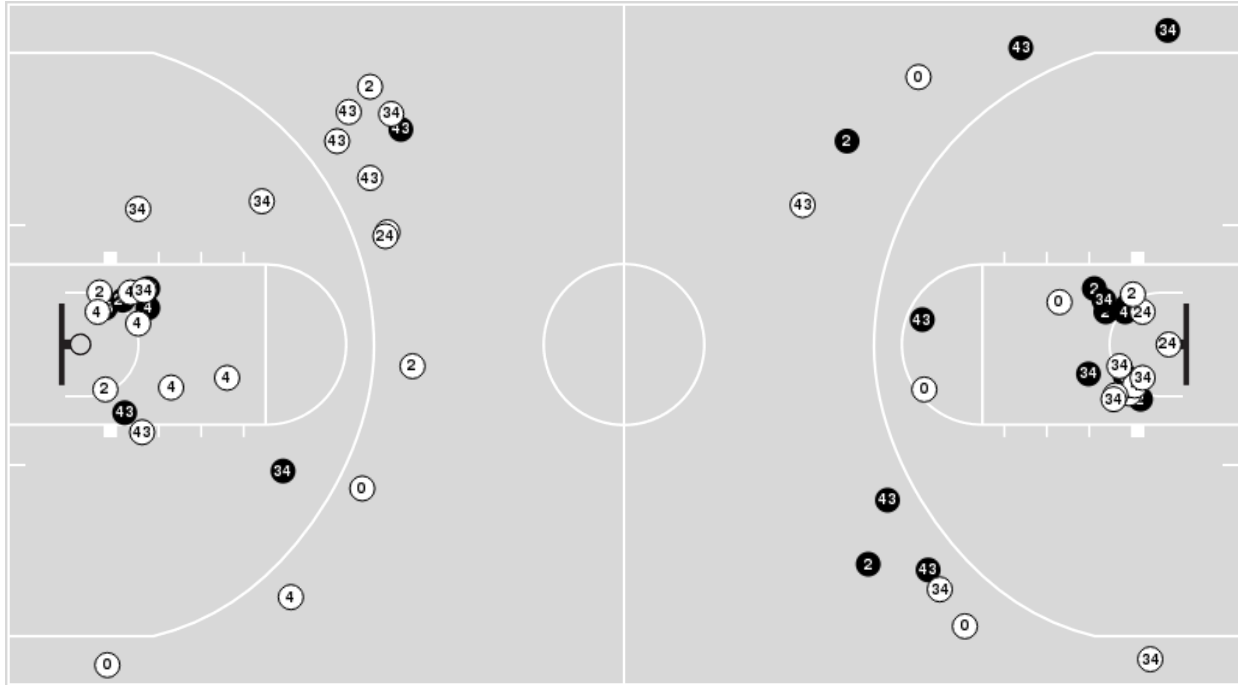

Arkansas at Kansas

03/26/23 Allen Fieldhouse, Lawrence
2022-23 Women's Basketball

Game Time: 2:00 PM
Game Duration: 1:50
Attendance: 4,806

Officials: Bryan Enterline, Greg Small, Missy Brooks

Players => 0, 2, 4, 11, 13, 15, 20, 21, 22, 24, 30, 34, 43, 55FG Types=>AllResults=>All

Arkansas

All Field Goals