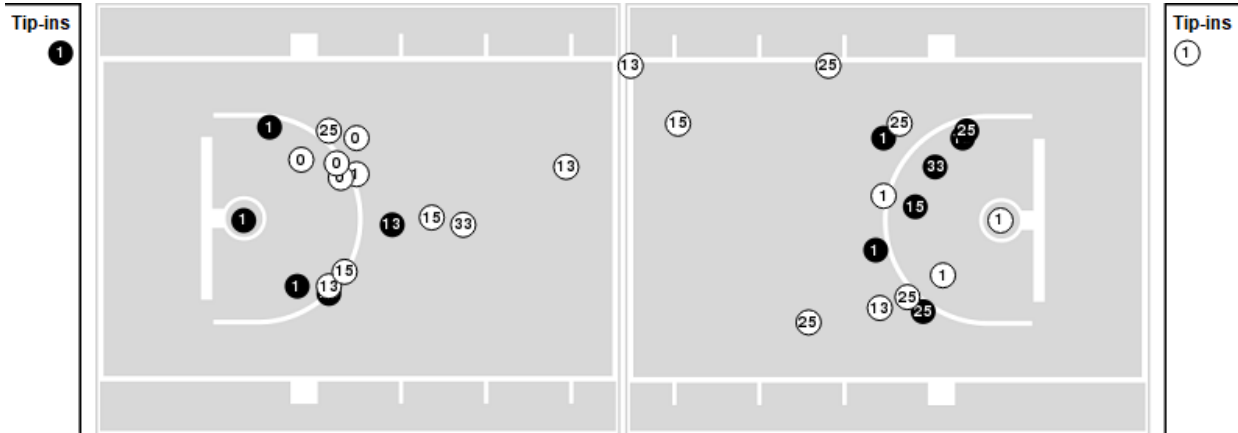

Blow Up Chart

● Made   ○ Missed   N - Player Number

Kansas	M/A	%
Field Goals	20/61	33
2 Points	14/43	33
3 Points	6/18	33
Free Throws	20/24	83

Kansas	M/A	%
Points in the Paint	24 (12 / 32)	38
Fast Break Points	10 (6/6)	100
Second Chance Points	17 (11/18)	61
Effective FG%	38