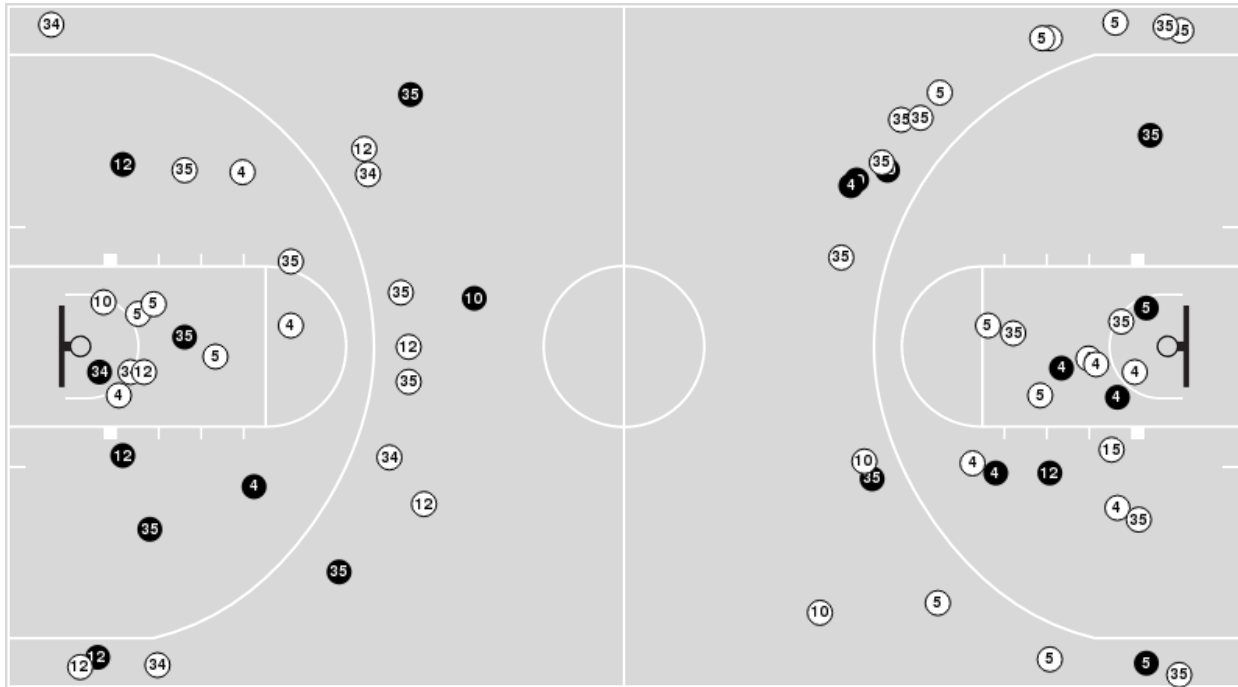

Columbia at Kansas

04/01/23 Allen Fieldhouse, Lawrence
2022-23 Women's Basketball

Game Time: 4:30 PM
Game Duration: 1:57
Attendance: 11,701

Officials: Natasha Camy, Karen Preato, Metta Christensen

Players => AllFG Types=>AllResults=>All

Columbia

All Field Goals