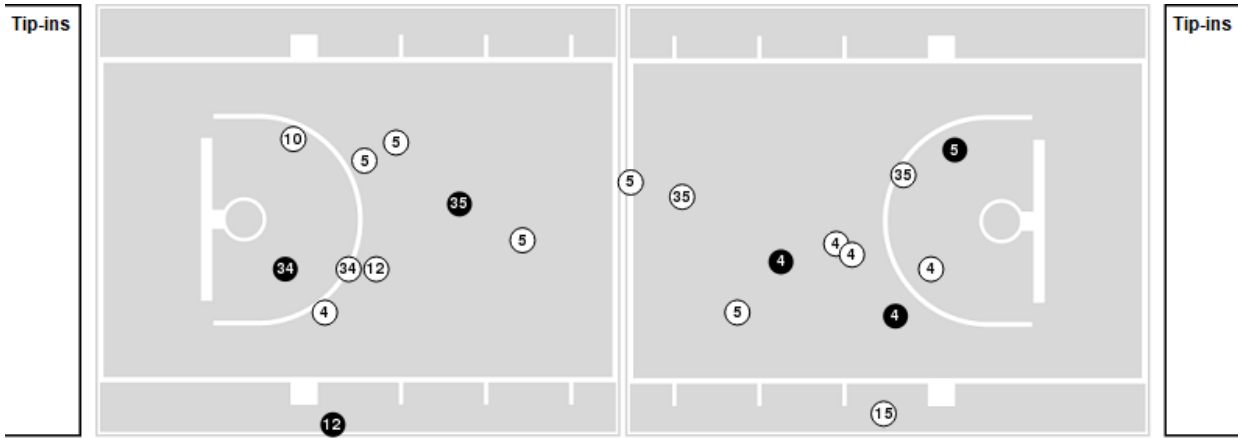

Blow Up Chart

● Made   ○ Missed   N - Player Number

Columbia	M/A	%
Field Goals	21/68	31
2 Points	12/34	35
3 Points	9/34	26
Free Throws	8/8	100

Columbia	M/A	%
Points in the Paint	10 (5 / 19)	26
Fast Break Points	2 (1/1)	100
Second Chance Points	12 (5/12)	42
Effective FG%	38