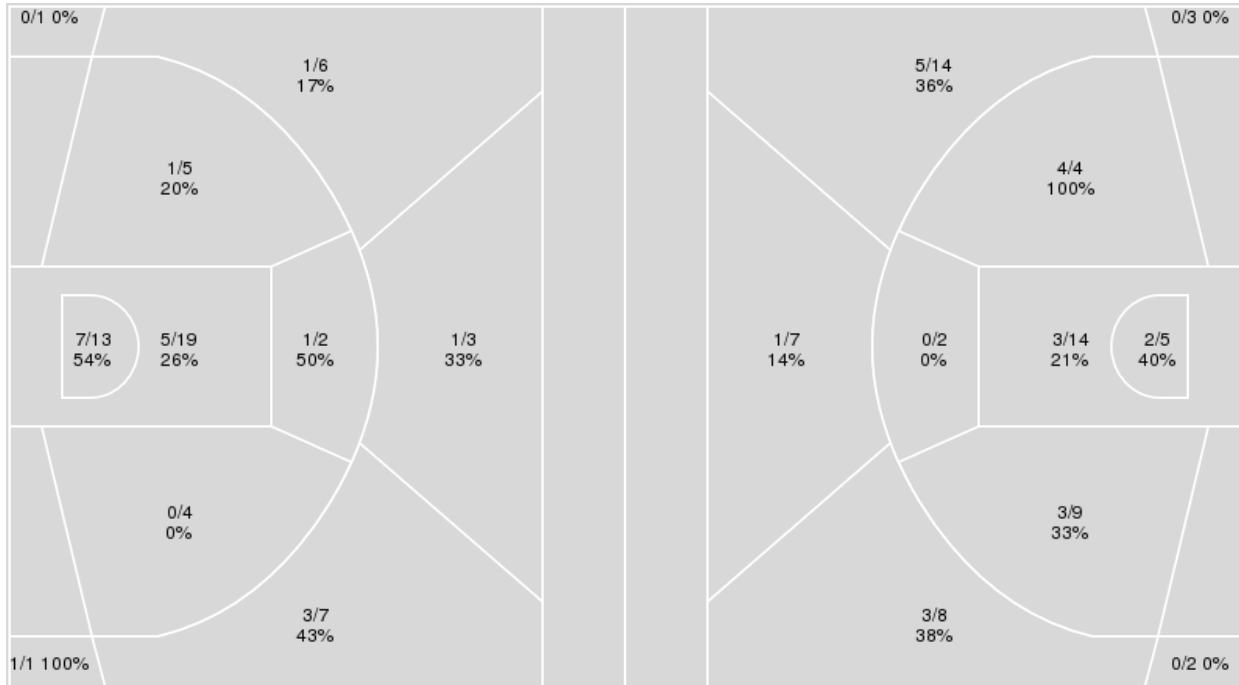

Columbia at Kansas

04/01/23 Allen Fieldhouse, Lawrence
2022-23 Women's Basketball

Game Time: 4:30 PM
Game Duration: 1:57
Attendance: 11,701

Officials: Natasha Camy, Karen Preato, Metta Christensen

{ Players => All; } FG Types => All; Results => All;

{ Players => All; } FG Types => All; Results => All;

Kansas

Columbia

Kansas	M/A	%
Field Goals	20/61	33
2 Points	14/43	33
3 Points	6/18	33
Free Throws	20/24	83

Columbia	M/A	%
Field Goals	21/68	31
2 Points	12/34	35
3 Points	9/34	26
Free Throws	8/8	100