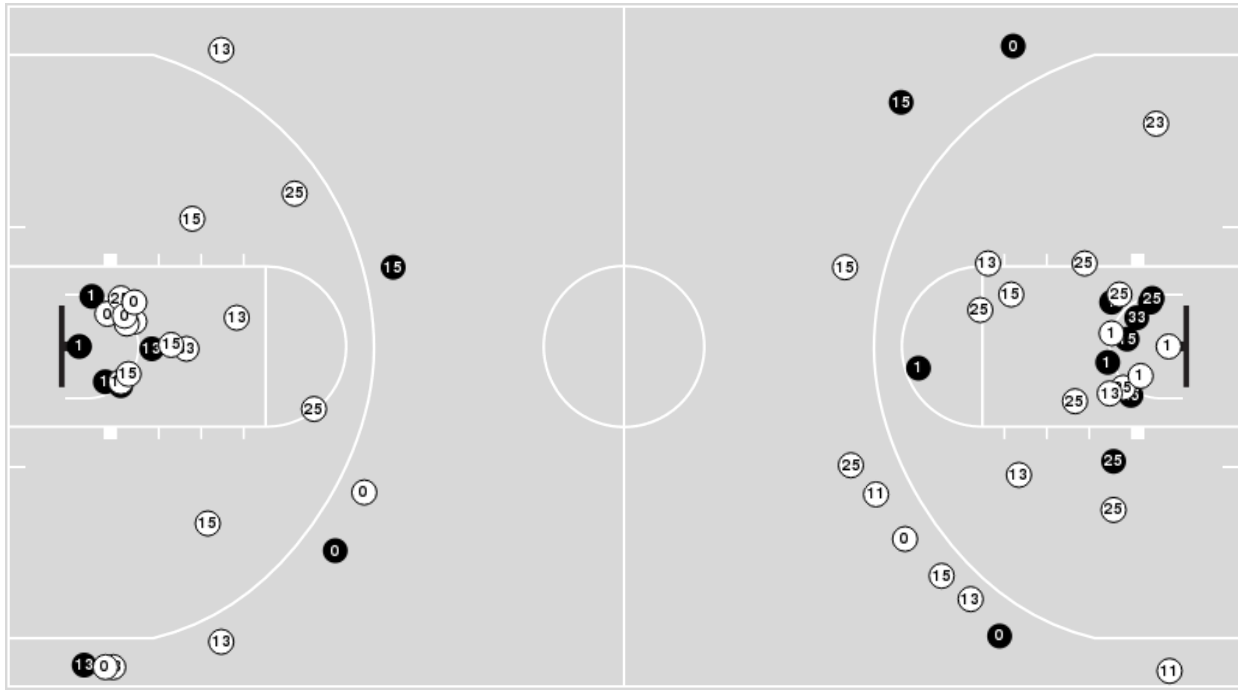

Columbia at Kansas

04/01/23 Allen Fieldhouse, Lawrence
2022-23 Women's Basketball

Game Time: 4:30 PM
Game Duration: 1:57
Attendance: 11,701

Officials: Natasha Camy, Karen Preato, Metta Christensen

Players => AllFG Types=>AllResults=>All

Kansas

All Field Goals