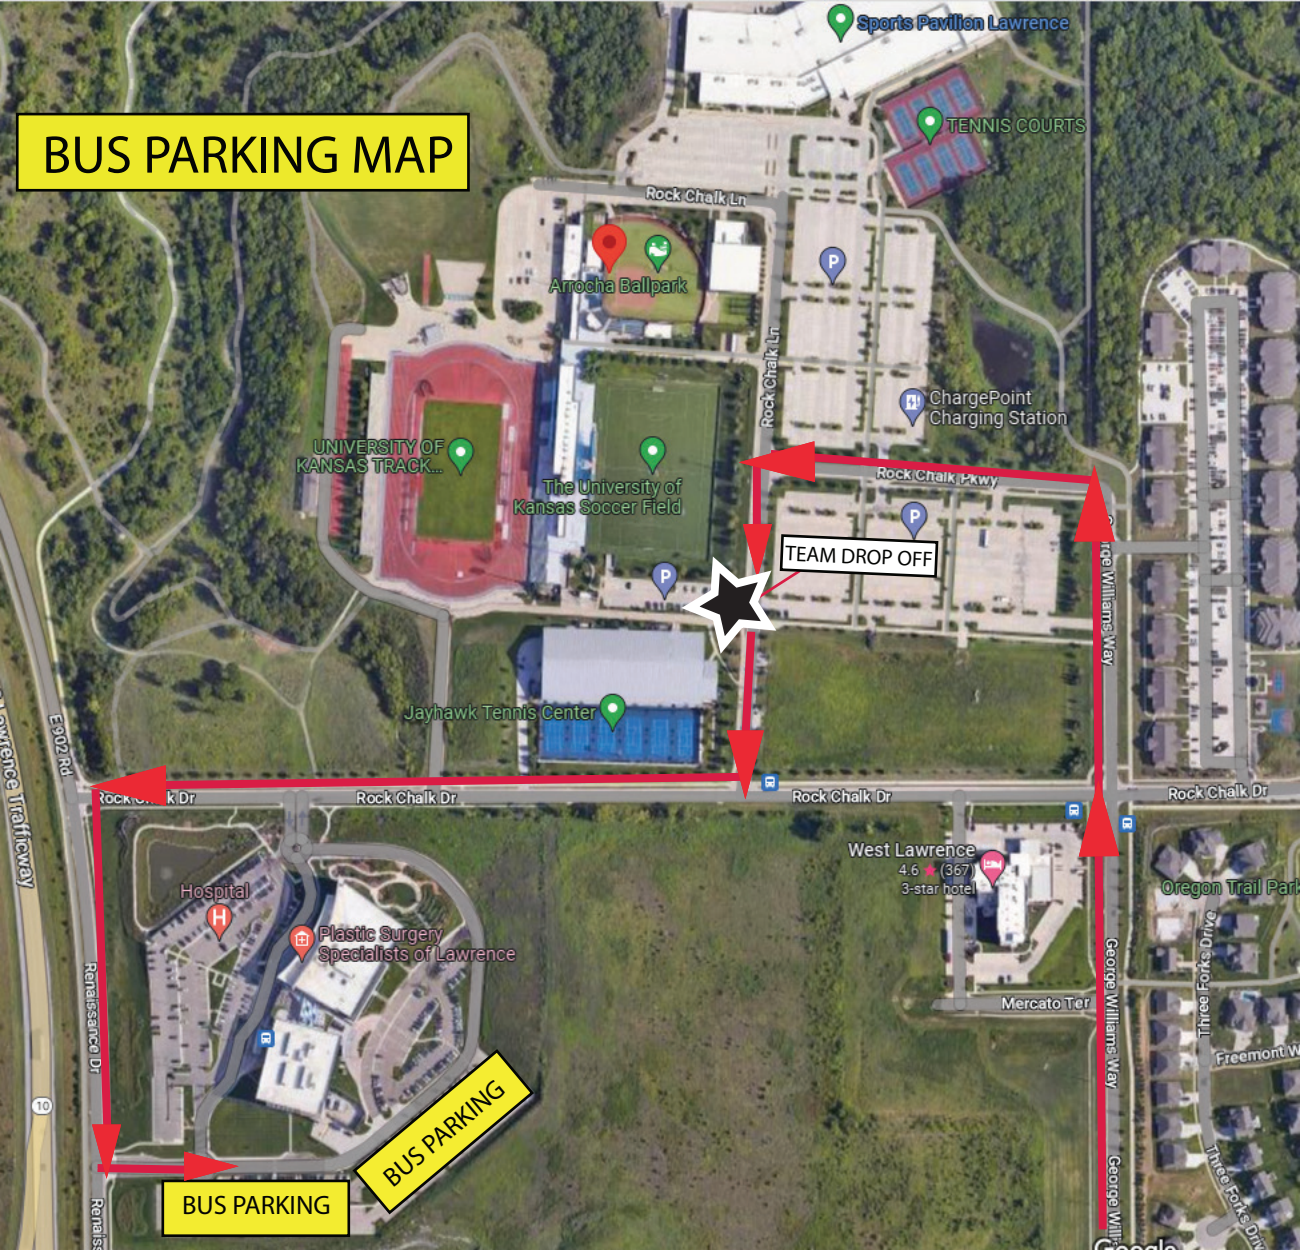

BUS PARKING MAP

UNIVERSITY OF KANSAS TRACK...

The University of Kansas Soccer Field

Jayhawk Tennis Center

West Lawrence
4.6 (367)
3-star hotel

BUS PARKING

BUS PARKING

TEAM DROP OFF

Sports Pavilion Lawrence

TENNIS COURTS

ChargePoint Charging Station

Oregon Trail Park

Three Forks Drive

Freemont W

Three Forks Drive

Lawrence Trafficway

Rock Chalk Ln

Rock Chalk Ln

Rock Chalk Hwy

George Williams Way

George Williams Way

Mercato Ter

Three Forks Drive

Freemont W

Three Forks Drive