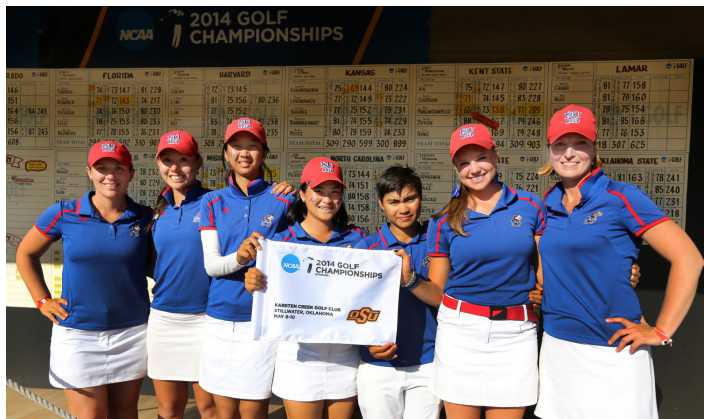

NCAA TOURNAMENT HISTORY

NCAA CHAMPIONSHIP

1990 NCAA Championships

Arthur Hills Golf Course // Hilton Head, S.C. // May 23-26

	Rd 1	Rd 2	Rd 3	Rd 4	Total
14. KANSAS	323	324	310	313	1,270
T52. Laura Myers	82	78	86	80	316
T52. Sherri Atchison	84	78	80	74	316
T65. Laura Martin	78	84	78	79	319
T75. Donna Lowen	79	86	76	83	324
T85. Shelly Triplett	86	84	85	80	335

1993 NCAA Championships

University of Georgia Golf Course // Athens, Ga. // May 26-29

	Rd 1	Rd 2	Rd 3	Rd 4	Total
T15. Holly Reynolds	77	72	76	74	299

2014 NCAA Championships

Tulsa Country Club // Tulsa, Okla. // May 20-23

2014 NCAA Central Regional
Karsten Creek Golf Club
Stillwater, Oklahoma

KU Individual Records in the NCAA

Low Round 67, Yupaporn Kawinpakorn (2015, Rd.1)
Low 54-hole Total 213, Yupaporn Kawinpakorn (2015)
Best Finish (Regional) T9, Holly Reynolds (1993)
Best Finish (Championship) T15, Holly Reynolds (1993)