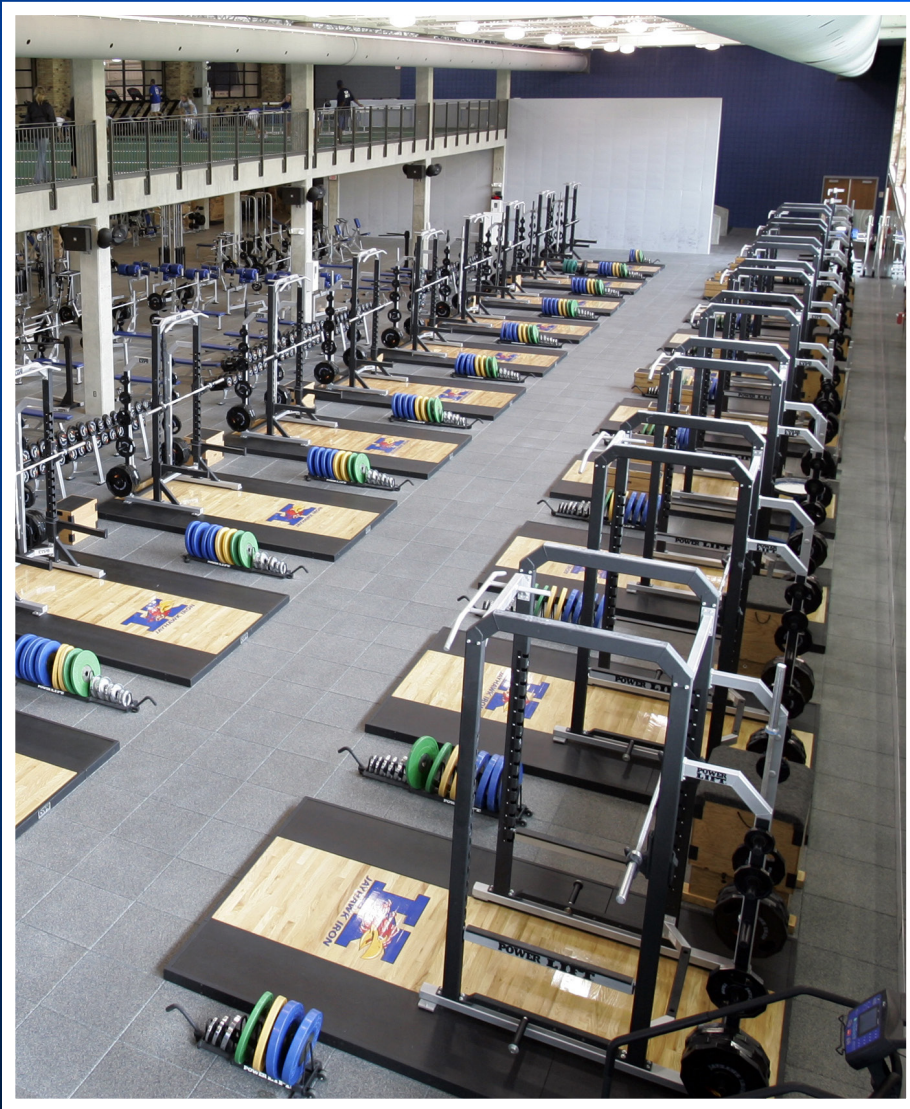

KU ATHLETICS RESOURCES

Strength and Conditioning

At Kansas we use top notch technology to track each athletes athletic performance progress and help minimize injuries

- Sparta Force Plate System
- EliteForm
- DexaScans

Workouts are individualized and always supervised by a strength coach.