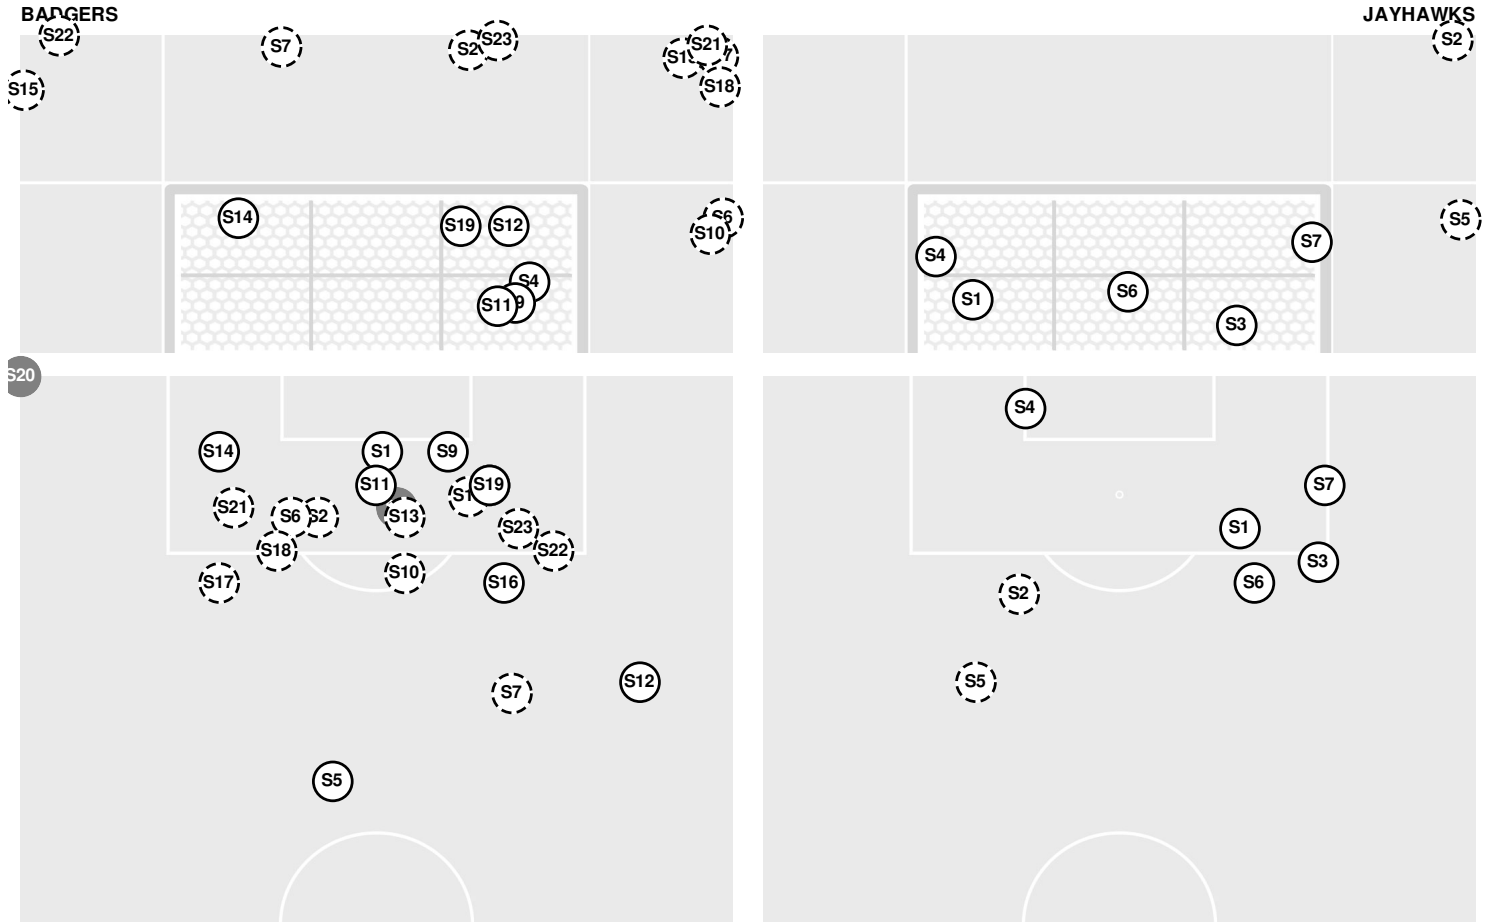

KANSAS 0, WISCONSIN 0

Kansas vs Wisconsin

8/17/2023 Dan McClimon Memorial Track/Soccer Complex, Madison
2023-24 Women's Soccer

Officials:

Shots by Half Intervals

Badgers
Jayhawks

| | 1st Half | 2nd Half |
|----------|----------|----------|
| Badgers | 11 | 12 |
| Jayhawks | 4 | 3 |

Shot Chart

S Shot Off Target
 S Shot On Target
 S Blocked
 G Goal / Own Goal

Shot Summary

**Kansas vs Wisconsin**8/17/2023 Dan McClimon Memorial Track/Soccer Complex, Madison
2023-24 Women's Soccer**Match Time:** 7:00 PM**Match Duration:** 01:56**Attendance:** 517**Officials:****BADGERS**