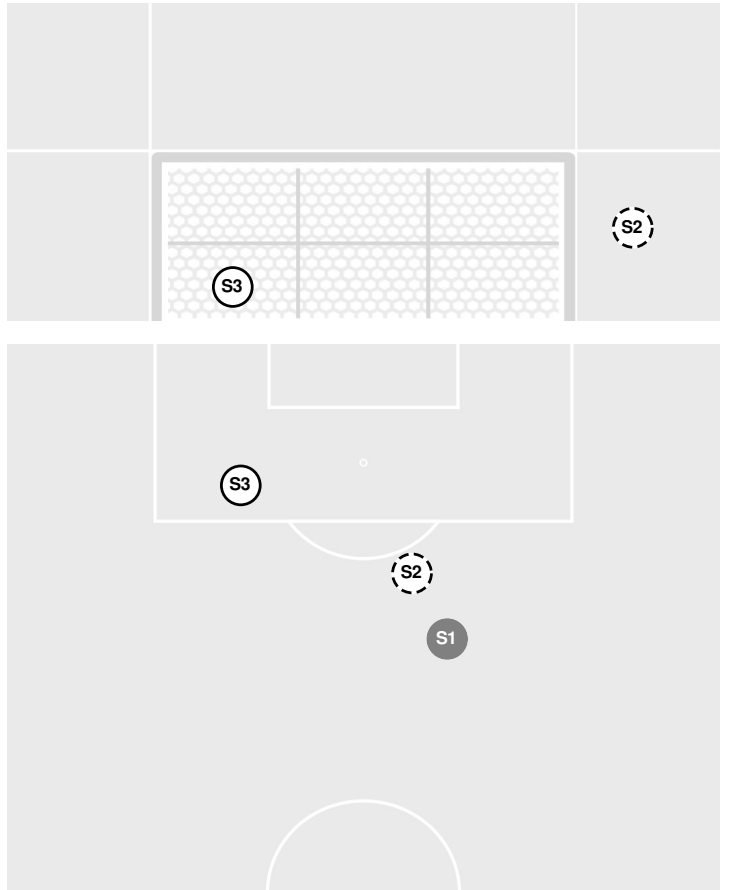

ARKANSAS ST. 0, KANSAS 2

Officials: Kyle Armstrong, Mike McNally, Blessing Ngwa, Aaron Rench

Shots by Half Intervals		1st Half	2nd Half
Jayhawks		14	10
Red Wolves		1	2

Shot Chart

JAYHAWKS

RED WOLVES

S Shot Off Target
 S Shot On Target
 S Blocked
 G Goal / Own Goal