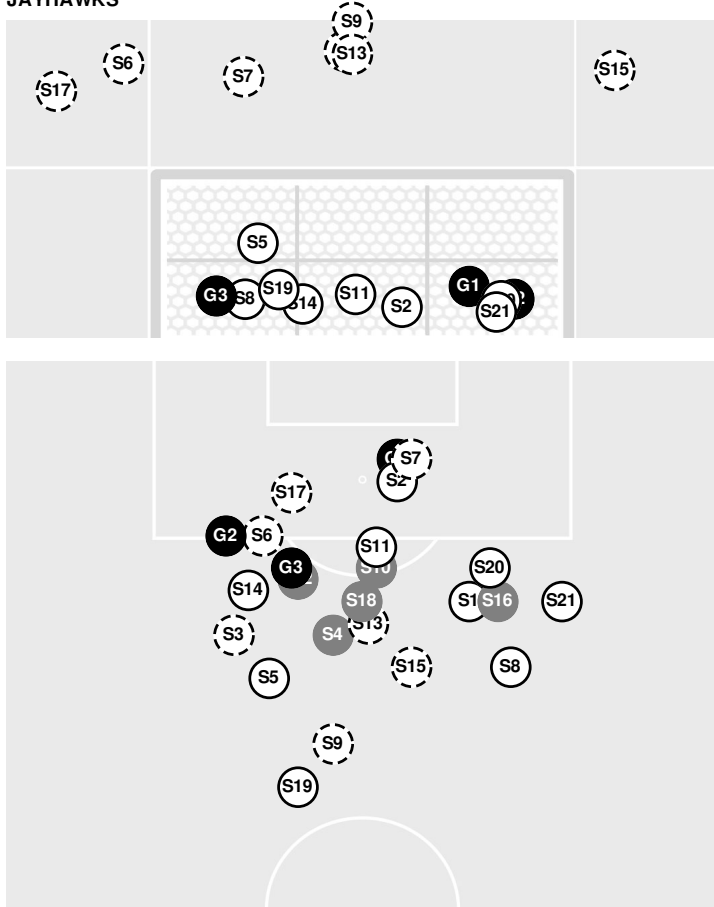

ARKANSAS ST. 0, KANSAS 2

Officials: Kyle Armstrong, Mike McNally, Blessing Ngwa, Aaron Rench

Shots by Half Intervals		1st Half	2nd Half
Jayhawks		14	10
Red Wolves		1	2

Shot Chart

JAYHAWKS

RED WOLVES

S Shot Off Target
 S Shot On Target
 S Blocked
 G Goal / Own Goal

JAYHAWKS

No	Time	Player	Description
G1	2'	18, Lexi Watts	
S1	7'	21, Hallie Klanke	Saved
S2	10'	19, Kate Dreyer	Saved
S3	12'	18, Lexi Watts	
S4	17'	18, Lexi Watts	Blocked
S5	18'	12, Brie Severns	Saved
S6	26'	21, Hallie Klanke	
S7	27'	19, Kate Dreyer	
S8	33'	26, Moira Kelley	Saved
S9	35'	6, Montelene Dymond	
S10	38'	10, Siera Herbert	Blocked
S11	38'	23, Jocelyn Herrema	Saved
S12	40'	7, Raena Childers	Blocked
S13	40'	6, Montelene Dymond	
S14	47'	18, Lexi Watts	Saved
G2	52'	12, Brie Severns	
S15	55'	12, Brie Severns	
S16	59'	21, Hallie Klanke	Blocked
S17	63'	18, Lexi Watts	
S18	67'	18, Lexi Watts	Blocked
S19	75'	6, Montelene Dymond	Saved
G3	77'	6, Montelene Dymond	
S20	83'	10, Siera Herbert	Saved
S21	88'	10, Siera Herbert	Saved