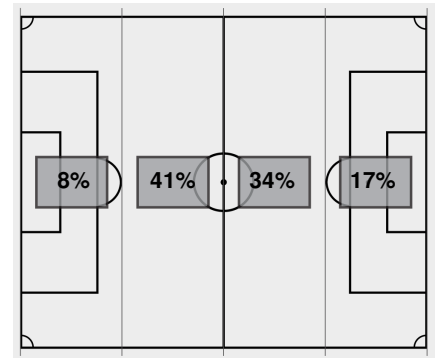

Official Soccer Box Score - First Half

### Missouri vs Kansas

9/3/2023 Rock Chalk Park, Lawrence  
2023-24 Women's Soccer

Match Time: 7:00 PM

Match Duration: 02:30

Attendance: 1193

Officials: Brandon Marion, Nicholas Guerrero, Velimir Stefanovic, Ben Gochnauer

Attacking Direction →

|     |                  |     |
|-----|------------------|-----|
| 8   | TOTAL SHOTS      | 3   |
| 2   | SHOTS ON TARGET  | 0   |
| 0   | SAVES            | 2   |
| 3   | CORNERS          | 0   |
| 0   | OFFSIDES         | 2   |
| 0   | YELLOW CARDS     | 0   |
| 0   | RED CARDS        | 0   |
| 52% | POSSESSION TOTAL | 48% |