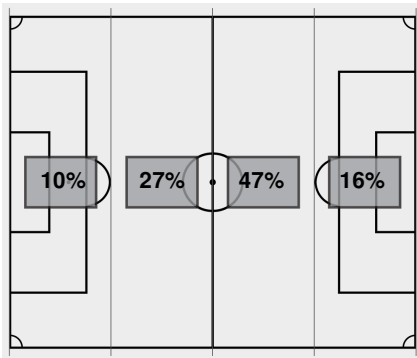

Official Soccer Box Score - First Half

### Missouri vs Kansas

9/3/2023 Rock Chalk Park, Lawrence  
2023-24 Women's Soccer

Match Time: 7:00 PM

Match Duration: 02:30

Attendance: 1193

Officials: Brandon Marion, Nicholas Guerrero, Velimir Stefanovic, Ben Gochnauer

Attacking Direction →

|     |                  |     |
|-----|------------------|-----|
| 8   | TOTAL SHOTS      | 3   |
| 2   | SHOTS ON TARGET  | 0   |
| 0   | SAVES            | 2   |
| 3   | CORNERS          | 0   |
| 0   | OFFSIDES         | 2   |
| 0   | YELLOW CARDS     | 0   |
| 0   | RED CARDS        | 0   |
| 52% | POSSESSION TOTAL | 48% |