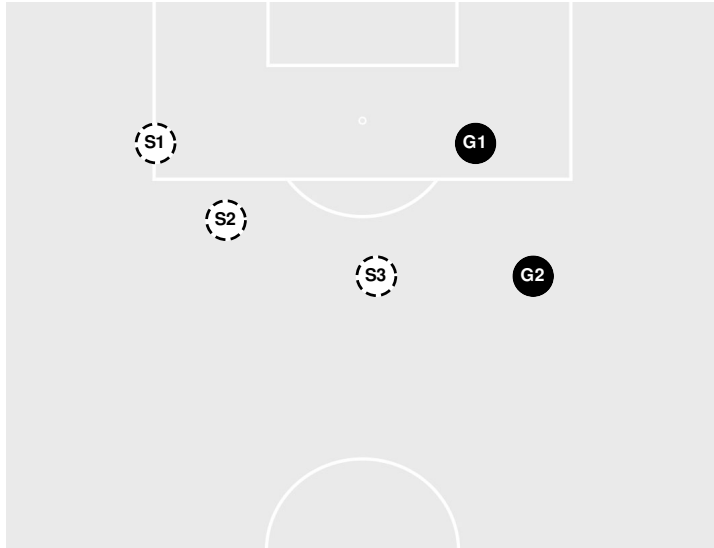

Missouri vs Kansas

9/3/2023 Rock Chalk Park, Lawrence
2023-24 Women's Soccer

Officials: Brandon Marion, Nicholas Guerrero, Velimir Stefanovic, Ben Gochnauer

Shots by Half Intervals	Jayhawks	1st Half	2nd Half	
		Jayhawks	3	2
Tigers	9	8		

Shot Chart

JAYHAWKS