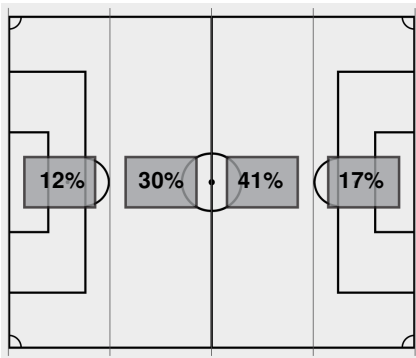

Attacking Direction →

|     |                  |     |
|-----|------------------|-----|
| 16  | TOTAL SHOTS      | 5   |
| 7   | SHOTS ON TARGET  | 2   |
| 0   | SAVES            | 6   |
| 6   | CORNERS          | 1   |
| 0   | OFFSIDES         | 5   |
| 0   | YELLOW CARDS     | 0   |
| 0   | RED CARDS        | 0   |
| 49% | POSSESSION TOTAL | 51% |