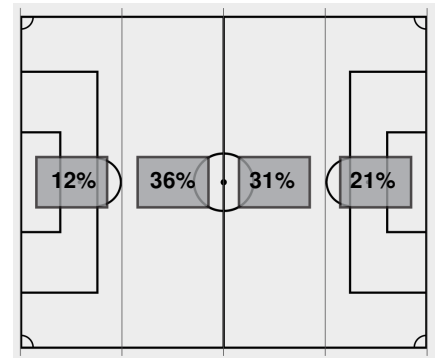

Official Soccer Box Score - Final  
**Missouri vs Kansas**  
 9/3/2023 Rock Chalk Park, Lawrence  
 2023-24 Women's Soccer

**Match Time:** 7:00 PM  
**Match Duration:** 02:30  
**Attendance:** 1193

**Officials:** Brandon Marion, Nicholas Guerrero, Velimir Stefanovic, Ben Gochnauer

Attacking Direction →

|     |                  |     |
|-----|------------------|-----|
| 16  | TOTAL SHOTS      | 5   |
| 7   | SHOTS ON TARGET  | 2   |
| 0   | SAVES            | 6   |
| 6   | CORNERS          | 1   |
| 0   | OFFSIDES         | 5   |
| 0   | YELLOW CARDS     | 0   |
| 0   | RED CARDS        | 0   |
| 49% | POSSESSION TOTAL | 51% |