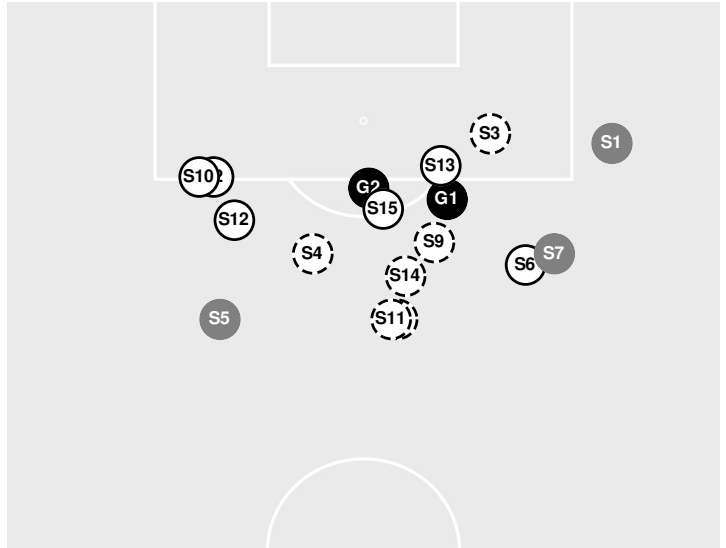

TIGERS

S Shot Off Target
S Shot On Target
S Blocked
G Goal / Own Goal

Shot Summary