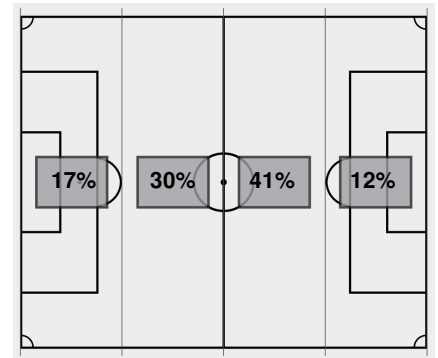

##	Goalkeepers	Dec	Min	GA	Saves
1	Melania Pasar	T	45:00	0	4

Saves by period	1	Total
Bears	1	1
Jayhawks	4	4

Fouls	1	Total
Bears	4	4
Jayhawks	5	5

Official Soccer Box Score - First Half

Baylor vs Kansas

9/28/2023 Rock Chalk Park, Lawrence
2023-24 Women's Soccer

Match Time: 7:00 PM

Match Duration: 01:57

Attendance: 728

Officials: Jaclyn Metz, Kyle Armstrong, Emily Brownback, Aaron Rench

Attacking Direction →

9	TOTAL SHOTS	6
4	SHOTS ON TARGET	1
1	SAVES	4
6	CORNERS	2
0	OFFSIDES	0
0	YELLOW CARDS	1
0	RED CARDS	0
60%	POSSESSION TOTAL	40%

← Attacking Direction

Official's signature

**Baylor vs Kansas**9/28/2023 Rock Chalk Park, Lawrence
2023-24 Women's Soccer**Match Time:** 7:00 PM**Match Duration:** 01:57**Attendance:** 728**Officials:** Jaclyn Metz, Kyle Armstrong, Emily Brownback, Aaron Rench