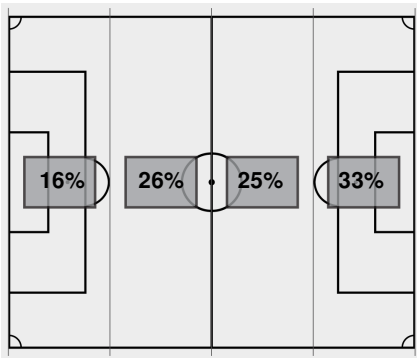

##	Goalkeepers	Dec	Min	GA	Saves
1	Melania Pasar	T	45:00	0	4

Saves by period	1	Total
Bears	1	1
Jayhawks	4	4

Fouls	1	Total
Bears	4	4
Jayhawks	5	5

Official Soccer Box Score - First Half

Baylor vs Kansas

9/28/2023 Rock Chalk Park, Lawrence
2023-24 Women's Soccer

Match Time: 7:00 PM

Match Duration: 01:57

Attendance: 728

Officials: Jaclyn Metz, Kyle Armstrong, Emily Brownback, Aaron Rench

Attacking Direction →

9	TOTAL SHOTS	6
4	SHOTS ON TARGET	1
1	SAVES	4
6	CORNERS	2
0	OFFSIDES	0
0	YELLOW CARDS	1
0	RED CARDS	0
60%	POSSESSION TOTAL	40%