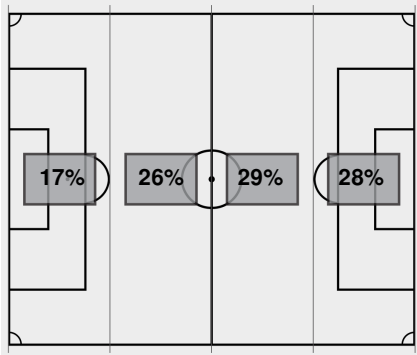

Offsides: Baylor 2, Kansas 0.

Official Soccer Box Score - Final

Baylor vs Kansas

9/28/2023 Rock Chalk Park, Lawrence
2023-24 Women's Soccer

Match Time: 7:00 PM

Match Duration: 01:57

Attendance: 728

Officials: Jaclyn Metz, Kyle Armstrong, Emily Brownback, Aaron Rench

Attacking Direction →

16	TOTAL SHOTS	20
7	SHOTS ON TARGET	5
5	SAVES	7
11	CORNERS	4
2	OFFSIDES	0
1	YELLOW CARDS	2
0	RED CARDS	0
58%	POSSESSION TOTAL	42%

← Attacking Direction

Official's signature

**Baylor vs Kansas**9/28/2023 Rock Chalk Park, Lawrence
2023-24 Women's Soccer**Match Time:** 7:00 PM**Match Duration:** 01:57**Attendance:** 728**Officials:** Jaclyn Metz, Kyle Armstrong, Emily Brownback, Aaron Rensch**Baylor Starters:**