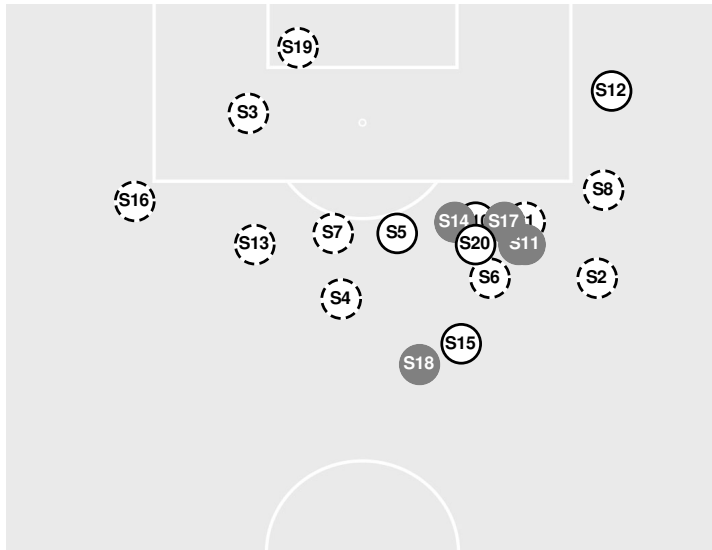

Baylor vs Kansas

9/28/2023 Rock Chalk Park, Lawrence
2023-24 Women's Soccer

Officials: Jaclyn Metz, Kyle Armstrong, Emily Brownback, Aaron Rench

Shots by Half Intervals	Jayhawks	1st Half	2nd Half	
		Jayhawks	6	14
	Bears	9	7	

Shot Chart

JAYHAWKS