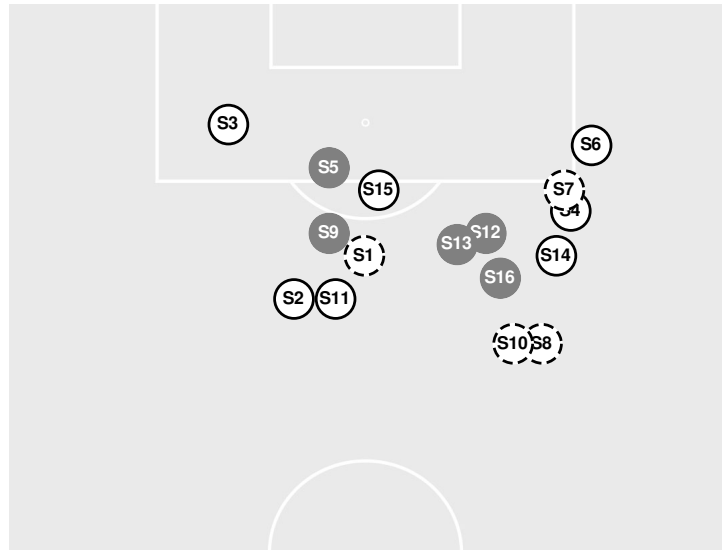

BAYLOR 0, KANSAS 0

Baylor vs Kansas

9/28/2023 Rock Chalk Park, Lawrence
2023-24 Women's Soccer

Officials: Jaclyn Metz, Kyle Armstrong, Emily Brownback, Aaron Rench

Shots by Half Intervals	Jayhawks	1st Half	2nd Half
		Jayhawks	6
	Bears	9	7

Shot Chart

JAYHAWKS

BEARS

S Shot Off Target
 S Shot On Target
 S Blocked
 G Goal / Own Goal

Shot Summary

Baylor vs Kansas

9/28/2023 Rock Chalk Park, Lawrence
2023-24 Women's Soccer

Officials: Jaclyn Metz, Kyle Armstrong, Emily Brownback, Aaron Rench

JAYHAWKS

No	Time	Player	Description
S1	17'	15, Caroline Castans	
S2	22'	5, Mackenzie Boeve	
S3	25'	24, Avery Smith	
S4	27'	11, Magali Gagné	
S5	27'	27, Shira Elinav	Saved
S6	29'	18, Lexi Watts	
S7	50'	14, Maree Shinkle	
S8	50'	14, Maree Shinkle	
S9	58'	5, Mackenzie Boeve	Blocked
S10	65'	5, Mackenzie Boeve	Saved
S11	66'	14, Maree Shinkle	Blocked
S12	67'	5, Mackenzie Boeve	Saved
S13	73'	12, Brie Severns	
S14	78'	12, Brie Severns	Blocked
S15	78'	26, Moira Kelley	Saved
S16	81'	26, Moira Kelley	
S17	83'	27, Shira Elinav	Blocked
S18	84'	27, Shira Elinav	Blocked
S19	87'	18, Lexi Watts	
S20	89'	14, Maree Shinkle	Saved