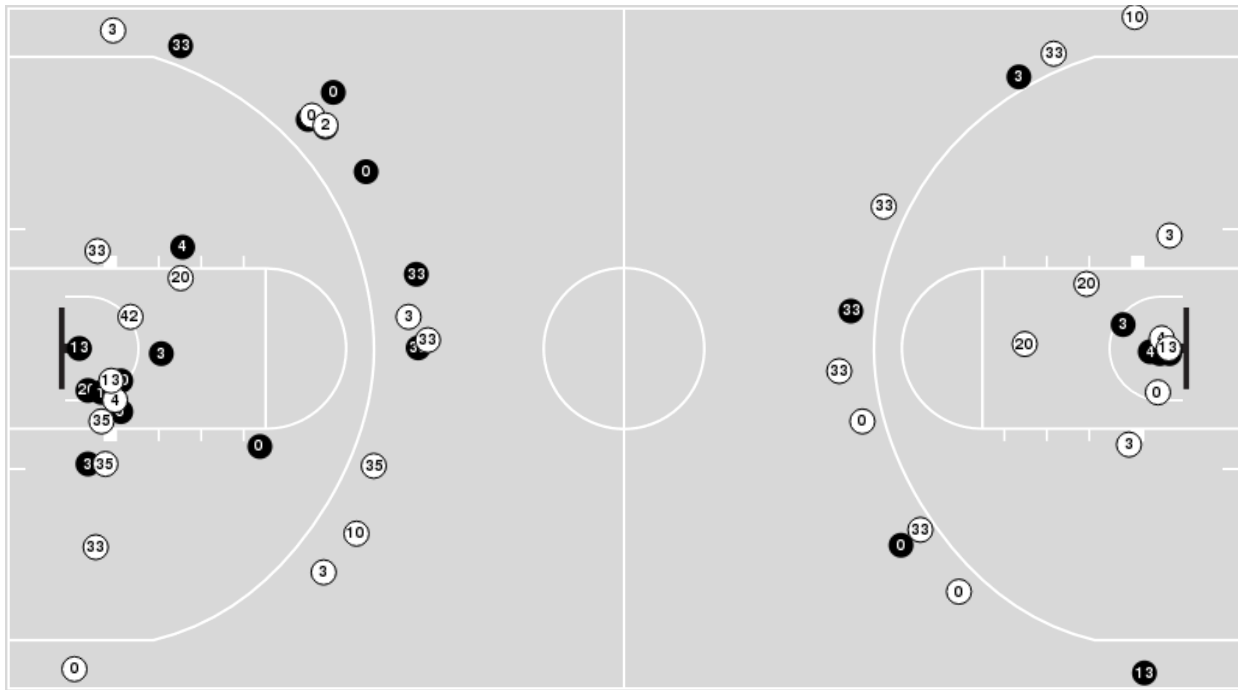

Officials: Brian Dorsey, Jeffrey Anderson, Bret Smith

Players => AllFG Types=>AllResults=>All

Illinois

All Field Goals