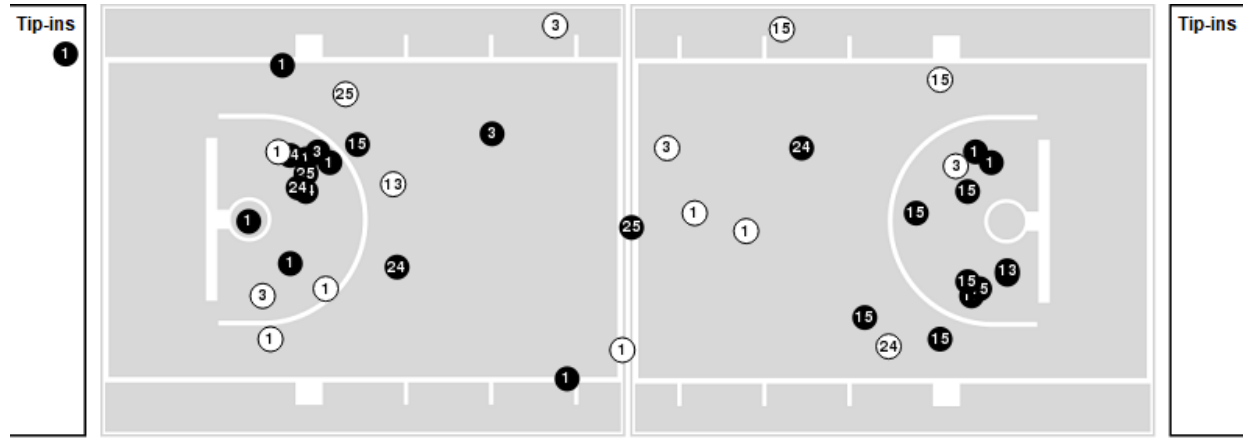

Blow Up Chart

● Made ○ Missed N - Player Number

Kansas	M/A	%
Field Goals	30/61	49
2 Points	27/49	55
3 Points	3/12	25
Free Throws	12/19	63

Kansas	M/A	%
Points in the Paint	50 (25 / 40)	62
Fast Break Points	6 (4/8)	50
Second Chance Points	10 (6/13)	46
Effective FG%	52