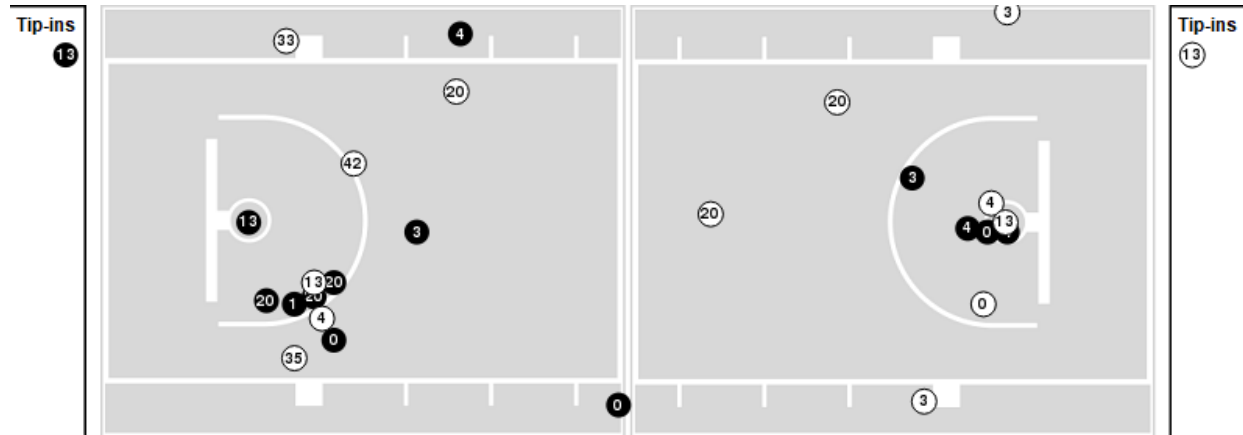

Officials: Brian Dorsey, Jeffrey Anderson, Bret Smith

Players => AllFG Types=>AllResults=>All

Illinois

All Field Goals

Blow Up Chart

● Made ○ Missed N - Player Number

Illinois	M/A	%
Field Goals	25/56	45
2 Points	14/29	48
3 Points	11/27	41
Free Throws	21/32	66