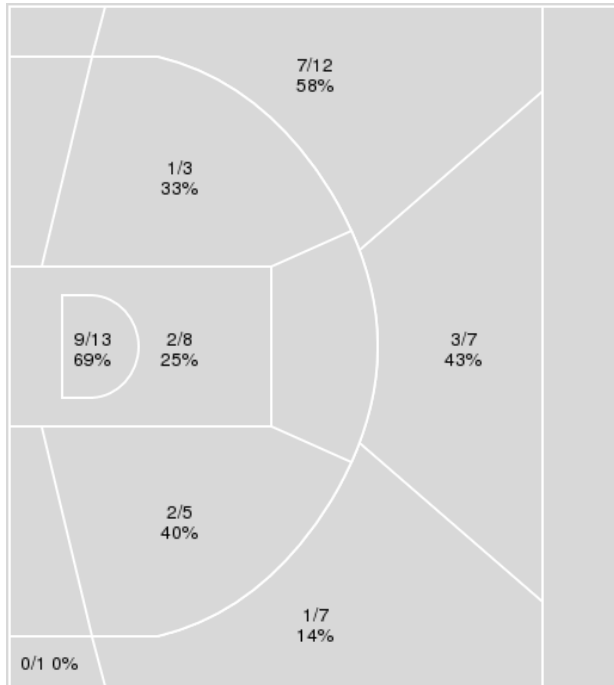

{ Players => All; } FG Types => All; Results => All;

{ Players => All; } FG Types => All; Results => All;

Illinois