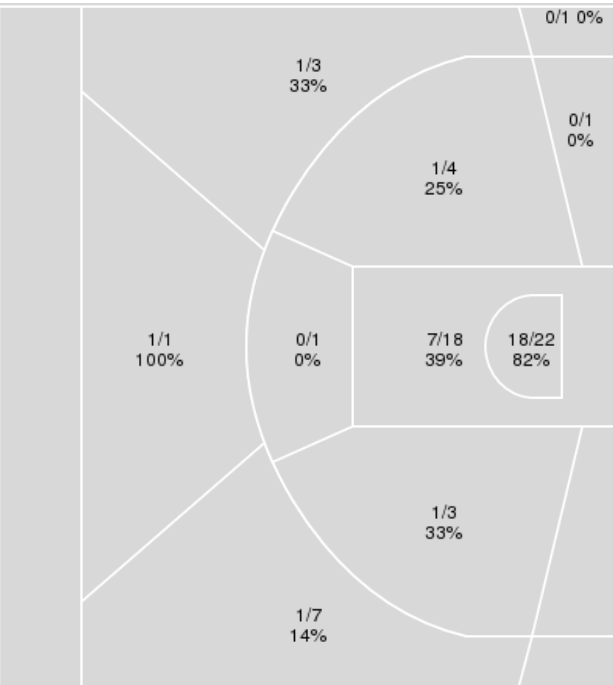

Kansas

Illinois	M/A	%
Field Goals	25/56	45
2 Points	14/29	48
3 Points	11/27	41
Free Throws	21/32	66

Kansas	M/A	%
Field Goals	30/61	49
2 Points	27/49	55
3 Points	3/12	25
Free Throws	12/19	63