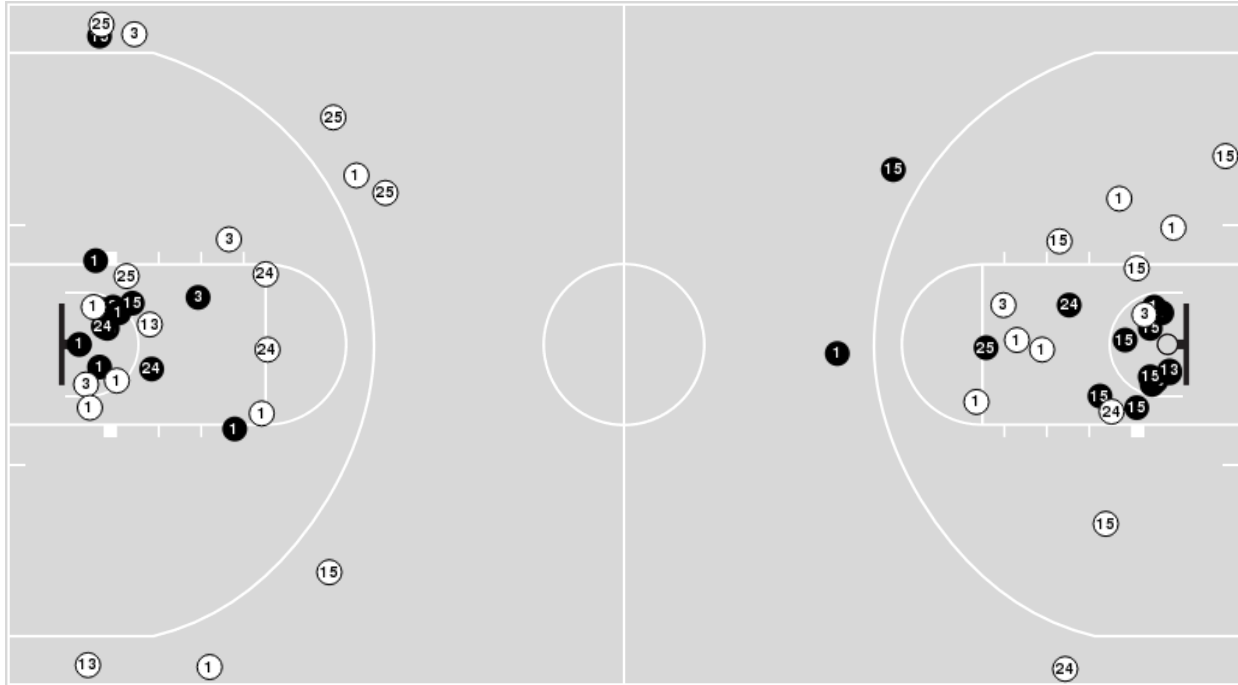

Players => AllFG Types=>AllResults=>All
Kansas

All Field Goals