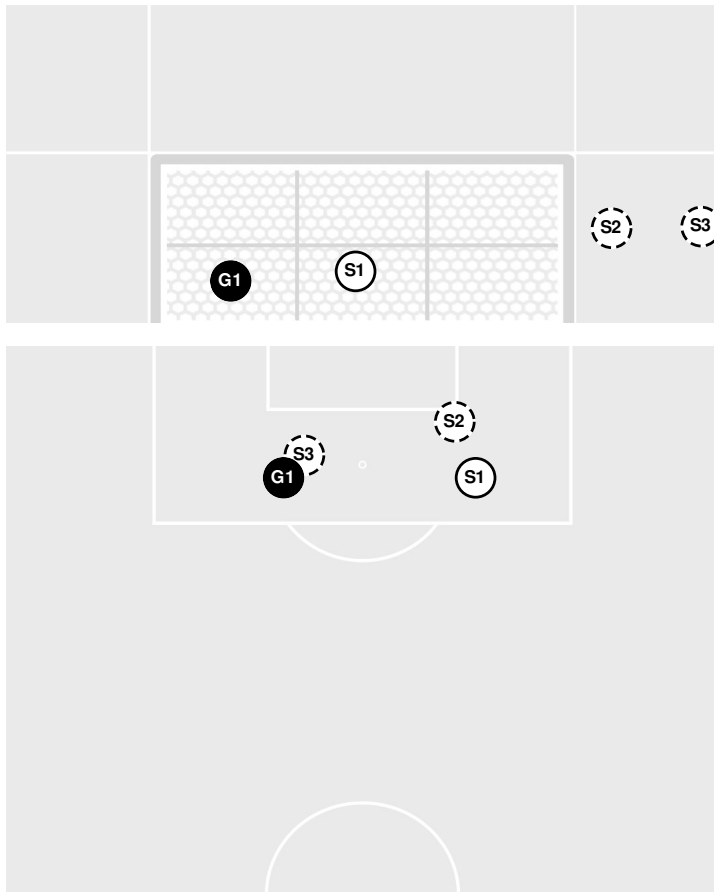

TEXAS 2, KANSAS 1

- 85:43 Longhorns substitution: Miller, Ashlyn for Shimkin, Jilly.
89:14 Corner kick by Longhorns [89:14].
90:00 End of period [90:00].

TEXAS 2, KANSAS 1

Texas vs Kansas

10/1/2023 Rock Chalk Park, Lawrence
2023-24 Women's Soccer

Officials: Alyssa Nichols, Sam Bilbo, Justin Mack, Joseph Macht

Shots by Half Intervals	Jayhawks	1st Half	2nd Half
		Jayhawks	1
Longhorns	6	7	

Shot Chart

JAYHAWKS

LONGHORNS

S Shot Off Target
 S Shot On Target
 S Blocked
 G Goal / Own Goal