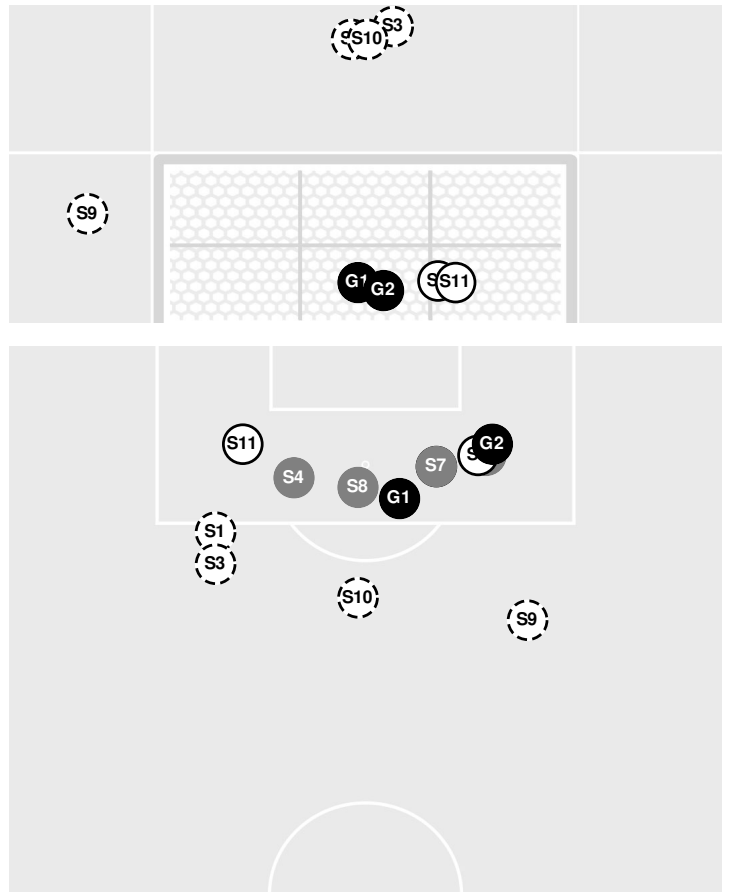

TEXAS 2, KANSAS 1

- 85:43 Longhorns substitution: Miller, Ashlyn for Shimkin, Jilly.
89:14 Corner kick by Longhorns [89:14].
90:00 End of period [90:00].

TEXAS 2, KANSAS 1

Texas vs Kansas

10/1/2023 Rock Chalk Park, Lawrence
2023-24 Women's Soccer

Officials: Alyssa Nichols, Sam Bilbo, Justin Mack, Joseph Macht

Shots by Half Intervals	Jayhawks	1st Half	2nd Half
		Jayhawks	1
Longhorns	6	7	

Shot Chart

JAYHAWKS

LONGHORNS

S Shot Off Target
 S Shot On Target
 S Blocked
 G Goal / Own Goal

Shot Summary

Official Soccer Shot Chart - Final

Texas vs Kansas

10/1/2023 Rock Chalk Park, Lawrence
2023-24 Women's Soccer

Match Time: 1:00 PM

Match Duration: 01:53

Attendance: 489

Officials: Alyssa Nichols, Sam Bilbo, Justin Mack, Joseph Macht