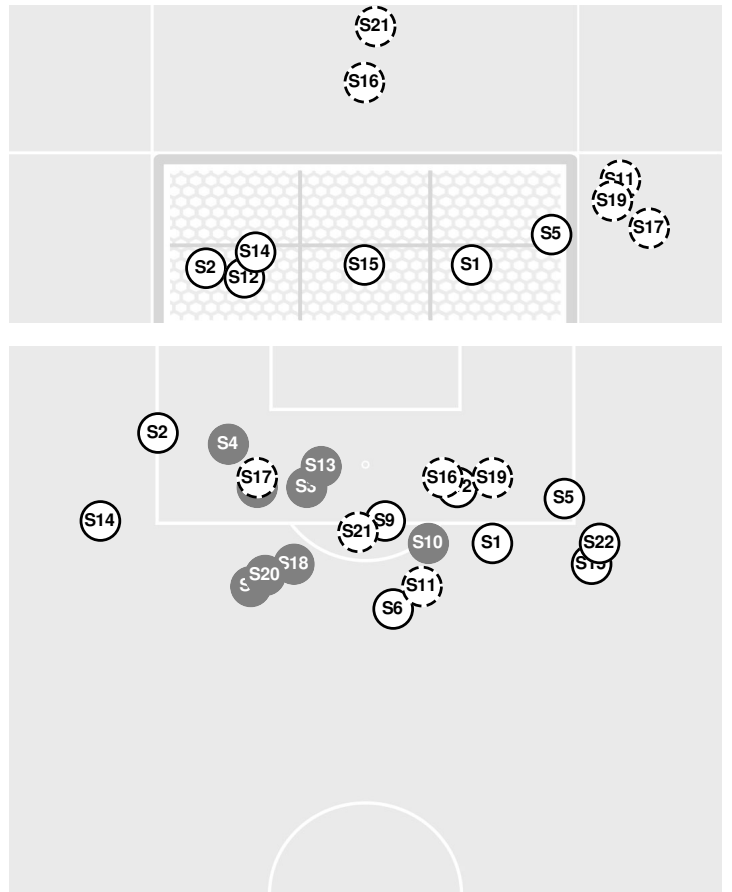

Official Soccer Play by Play - Second Half

Kansas vs Iowa State

10/12/2023 Cyclone Sports Complex, Ames
2023-24 Women's Soccer

Match Time: 6:00 PM

Match Duration: 01:56

Attendance: 461

Officials:

- 76:19 Foul on Kansas.
- 76:45 Corner kick by Cyclones [76:45].
- 76:53 Cyclones substitution: Thomas, Sophia for Touhey, Lilly.
- 77:28 Shot by Cyclones Miller, Abigail HIGH.
- 78:18 Cyclones substitution: Emma, Mira for Horner, Avery.
- 79:32 Shot by Cyclones Campana, Alex BLOCKED.
- 79:38 Corner kick by Cyclones [79:38].
- 80:00 Cyclones substitution: Ciardullo, Ella for Brant, Maddie.
- 80:15 Shot by Cyclones Hernandez, Lauren, SAVE Pasar, Melania.
- 80:54 Jayhawks substitution: Hammontree, Mackenzie for Boeve, Mackenzie.
- 81:25 Foul on Kansas.
- 81:57 Shot by Cyclones Ciardullo, Ella BLOCKED.
- 82:05 Corner kick by Cyclones [82:05].
- 82:32 Shot by Cyclones Broughton, Chloe WIDE LEFT.
- 82:51 Jayhawks substitution: Elinav, Shira for Childers, Raena.
- 83:01 Foul on Kansas.
- 85:11 Shot by Cyclones Emma, Mira WIDE RIGHT.
- 87:25 Offside against Iowa State.
- 88:46 Foul on Kansas.
- 90:00 End of period [90:00].

KANSAS 0, IOWA STATE 1

Officials:

Shots by Half Intervals		1st Half	2nd Half
Cyclones		5	7
Jayhawks		14	8

Shot Chart

CYCLONES

JAYHAWKS

Shot Off Target
 Shot On Target
 Blocked
 Goal / Own Goal

Shot Summary