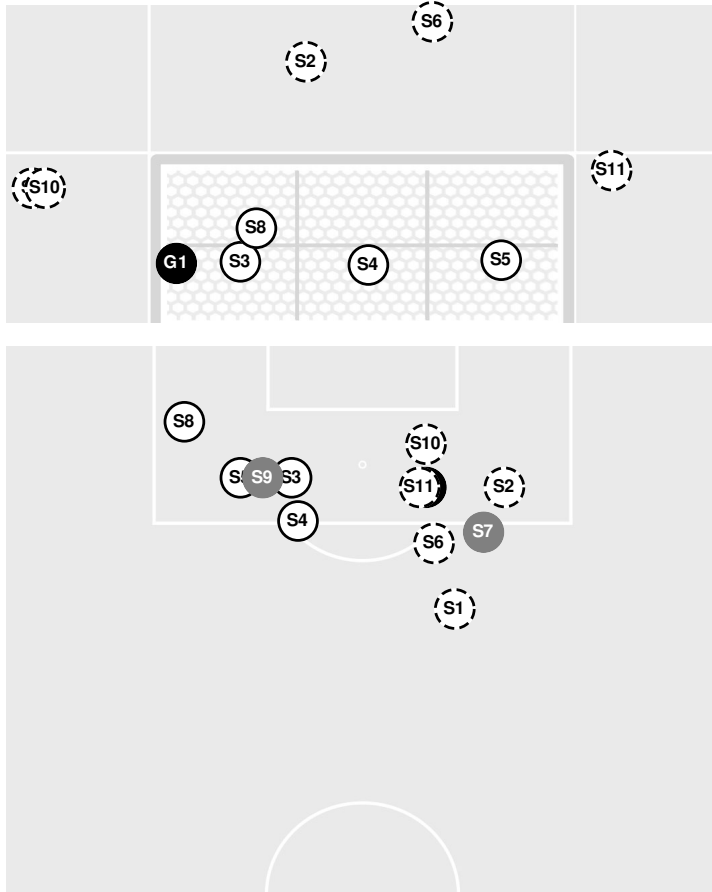

Official Soccer Play by Play - Second Half

Kansas vs Iowa State

10/12/2023 Cyclone Sports Complex, Ames
2023-24 Women's Soccer

Match Time: 6:00 PM

Match Duration: 01:56

Attendance: 461

Officials:

- 76:19 Foul on Kansas.
- 76:45 Corner kick by Cyclones [76:45].
- 76:53 Cyclones substitution: Thomas, Sophia for Touhey, Lilly.
- 77:28 Shot by Cyclones Miller, Abigail HIGH.
- 78:18 Cyclones substitution: Emma, Mira for Horner, Avery.
- 79:32 Shot by Cyclones Campana, Alex BLOCKED.
- 79:38 Corner kick by Cyclones [79:38].
- 80:00 Cyclones substitution: Ciardullo, Ella for Brant, Maddie.
- 80:15 Shot by Cyclones Hernandez, Lauren, SAVE Pasar, Melania.
- 80:54 Jayhawks substitution: Hammontree, Mackenzie for Boeve, Mackenzie.
- 81:25 Foul on Kansas.
- 81:57 Shot by Cyclones Ciardullo, Ella BLOCKED.
- 82:05 Corner kick by Cyclones [82:05].
- 82:32 Shot by Cyclones Broughton, Chloe WIDE LEFT.
- 82:51 Jayhawks substitution: Elinav, Shira for Childers, Raena.
- 83:01 Foul on Kansas.
- 85:11 Shot by Cyclones Emma, Mira WIDE RIGHT.
- 87:25 Offside against Iowa State.
- 88:46 Foul on Kansas.
- 90:00 End of period [90:00].

KANSAS 0, IOWA STATE 1

Officials:

Shots by Half Intervals		1st Half	2nd Half
Cyclones		5	7
Jayhawks		14	8

Shot Chart

CYCLONES

JAYHAWKS

Shot Off Target
 Shot On Target
 Blocked
 Goal / Own Goal

Shot Summary