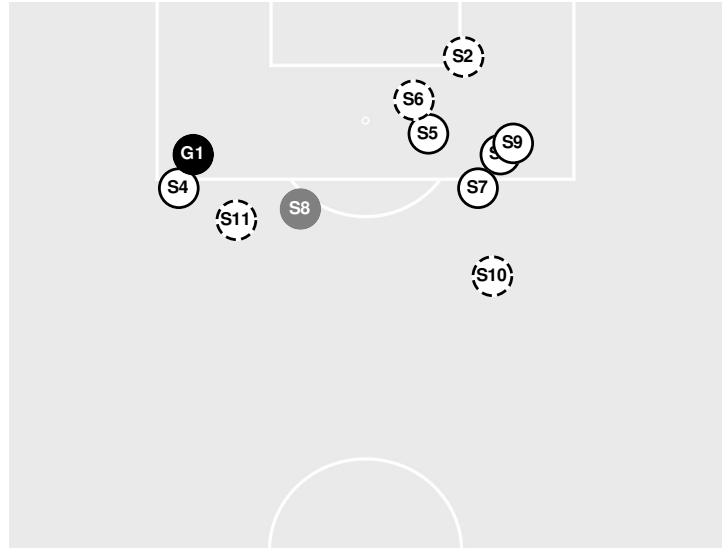

**Officials:** Amin Hadzic, Kendall McCardell, Nicholas Guerrero, Kyle Armstrong

		1st Half	2nd Half
<b>Shots by Half Intervals</b>	Jayhawks	4	5
	Mountaineers	8	4

**Shot Chart**

**JAYHAWKS**

**MOUNTAINEERS**

S Shot Off Target   
 S Shot On Target   
 S Blocked   
 G Goal / Own Goal

**Shot Summary**

Official Soccer Shot Chart - Final  
**West Virginia vs Kansas**  
10/15/2023 Rock Chalk Park, Lawrence  
2023-24 Women's Soccer