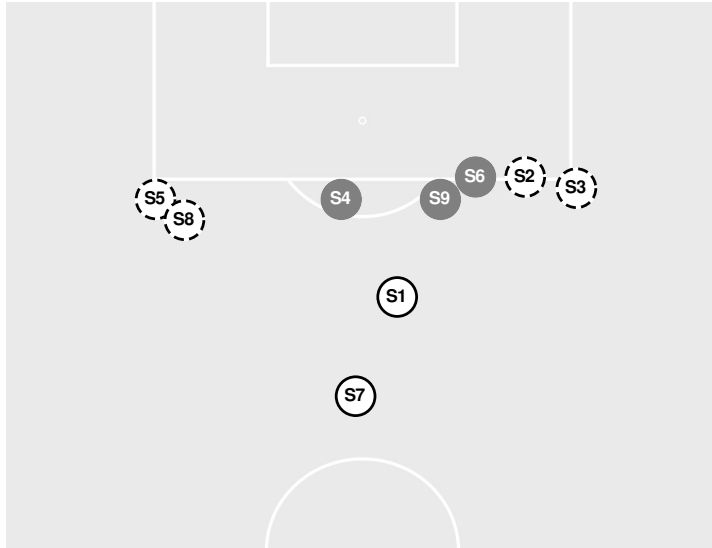

**Officials:** Amin Hadzic, Kendall McCardell, Nicholas Guerrero, Kyle Armstrong

		1st Half	2nd Half
<b>Shots by Half Intervals</b>	Jayhawks	4	5
	Mountaineers	8	4

**Shot Chart**

**JAYHAWKS**

**MOUNTAINEERS**

S Shot Off Target   
 S Shot On Target   
 S Blocked   
 G Goal / Own Goal

**Shot Summary**

Official Soccer Shot Chart - Final  
**West Virginia vs Kansas**  
10/15/2023 Rock Chalk Park, Lawrence  
2023-24 Women's Soccer