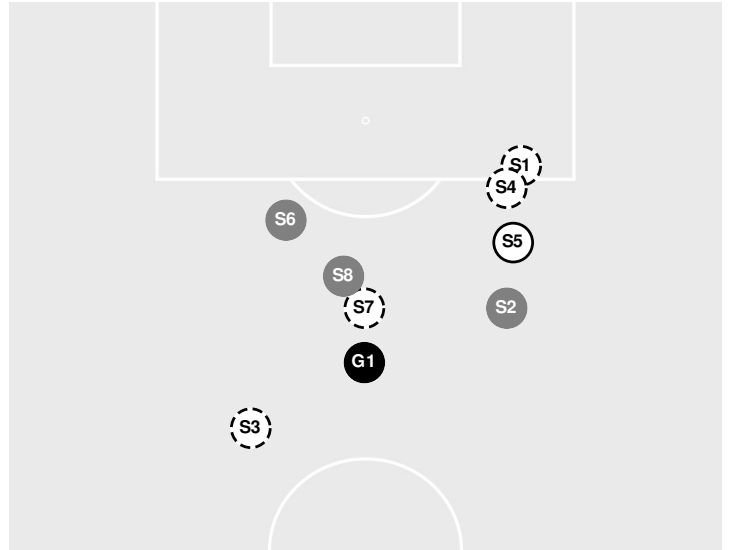

Shot Chart

JAYHAWKS

WILDCATS

S Shot Off Target
 S Shot On Target
 S Blocked
 G Goal / Own Goal

Shot Summary

Officials: Meghan Mullen, Matthew Rodman, Joseph Macht, Velimir Stefanovic

JAYHAWKS

No	Time	Player	Description
S1	6'	25 , Mackenzie Hammontree	
G1	10'	7 , Raena Childers	
S2	12'	7 , Raena Childers	Saved
S3	18'	26 , Moira Kelley	Blocked
S4	19'	25 , Mackenzie Hammontree	Saved
S5	22'	18 , Lexi Watts	Blocked
S6	22'	27 , Shira Elinav	
S7	39'	18 , Lexi Watts	
S8	40'	14 , Maree Shinkle	Blocked
S9	47'	27 , Shira Elinav	Saved
S10	54'	18 , Lexi Watts	
S11	56'	18 , Lexi Watts	Saved
S12	60'	7 , Raena Childers	
S13	60'	27 , Shira Elinav	Saved
S14	68'	5 , Mackenzie Boeve	Saved
G2	76'	23 , Jocelyn Herrema	
S15	81'	18 , Lexi Watts	
S16	83'	14 , Maree Shinkle	Saved

WILDCATS

No	Time	Player	Description
S1	11'	30 , Andra Mohler	
S2	25'	10 , Porter List	Blocked
S3	29'	83 , Crosby Nicholson	
S4	58'	30 , Andra Mohler	
S5	63'	30 , Andra Mohler	Saved
S6	64'	00 , Khaliana Garrett	Blocked
S7	70'	83 , Crosby Nicholson	
S8	74'	11 , Kiran Singh	Blocked
G1	90'	00 , Khaliana Garrett	