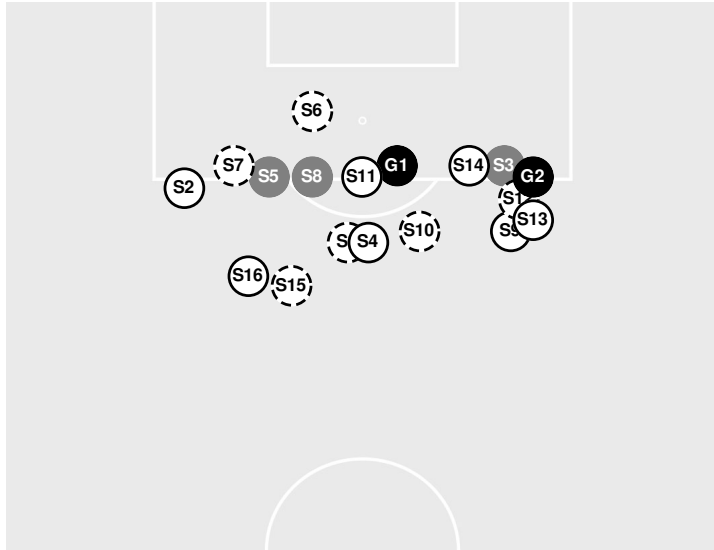

Shot Chart

JAYHAWKS

WILDCATS

S Shot Off Target
 S Shot On Target
 S Blocked
 G Goal / Own Goal

Shot Summary

Officials: Meghan Mullen, Matthew Rodman, Joseph Macht, Velimir Stefanovic

JAYHAWKS

No	Time	Player	Description
S1	6'	25 , Mackenzie Hammontree	
G1	10'	7 , Raena Childers	
S2	12'	7 , Raena Childers	Saved
S3	18'	26 , Moira Kelley	Blocked
S4	19'	25 , Mackenzie Hammontree	Saved
S5	22'	18 , Lexi Watts	Blocked
S6	22'	27 , Shira Elinav	
S7	39'	18 , Lexi Watts	
S8	40'	14 , Maree Shinkle	Blocked
S9	47'	27 , Shira Elinav	Saved
S10	54'	18 , Lexi Watts	
S11	56'	18 , Lexi Watts	Saved
S12	60'	7 , Raena Childers	
S13	60'	27 , Shira Elinav	Saved
S14	68'	5 , Mackenzie Boeve	Saved
G2	76'	23 , Jocelyn Herrema	
S15	81'	18 , Lexi Watts	
S16	83'	14 , Maree Shinkle	Saved

WILDCATS

No	Time	Player	Description
S1	11'	30 , Andra Mohler	
S2	25'	10 , Porter List	Blocked
S3	29'	83 , Crosby Nicholson	
S4	58'	30 , Andra Mohler	
S5	63'	30 , Andra Mohler	Saved
S6	64'	00 , Khaliana Garrett	Blocked
S7	70'	83 , Crosby Nicholson	
S8	74'	11 , Kiran Singh	Blocked
G1	90'	00 , Khaliana Garrett	