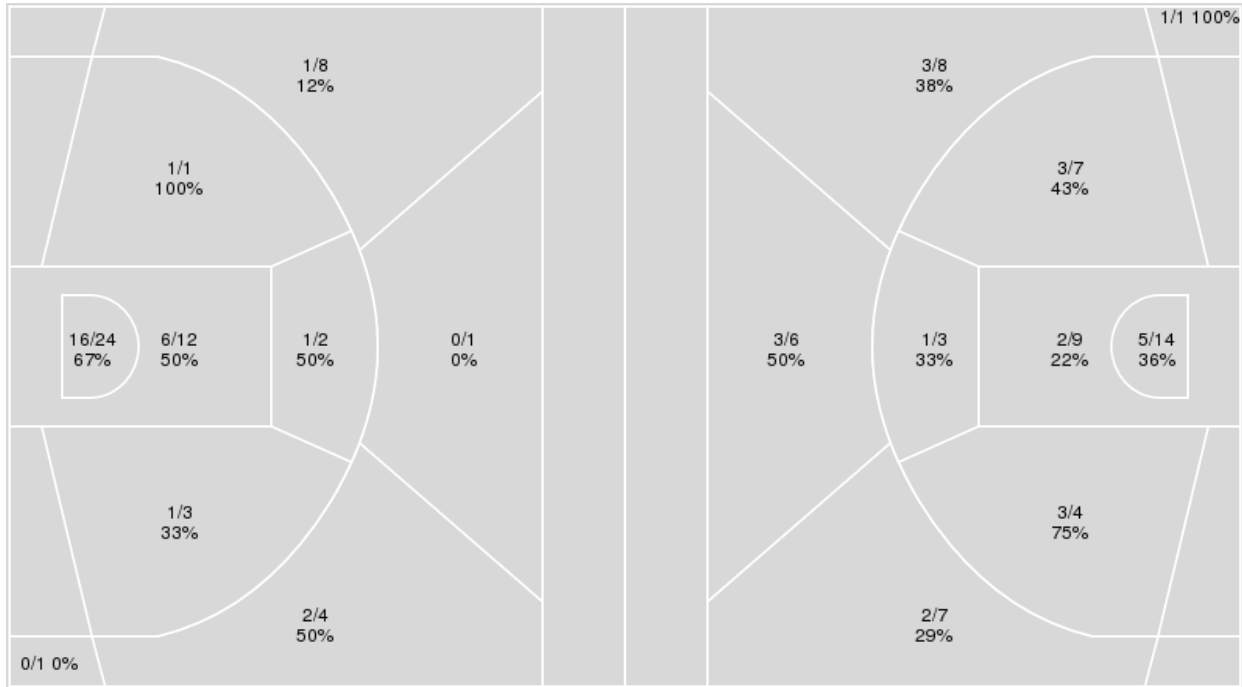

Eastern III. at Kansas

11/28/23 Allen Fieldhouse, Lawrence
2023-24 Men's Basketball

Officials: Doug Simons, Michael Roberts, Amy Bonner

{ Players => All; } FG Types => All; Results => All;

{ Players => All; } FG Types => All; Results => All;

Kansas

Eastern III.

Kansas	M/A	%
Field Goals	28/56	50
2 Points	25/42	60
3 Points	3/14	21
Free Throws	12/18	67

Eastern III.	M/A	%
Field Goals	23/59	39
2 Points	14/37	38
3 Points	9/22	41
Free Throws	8/10	80