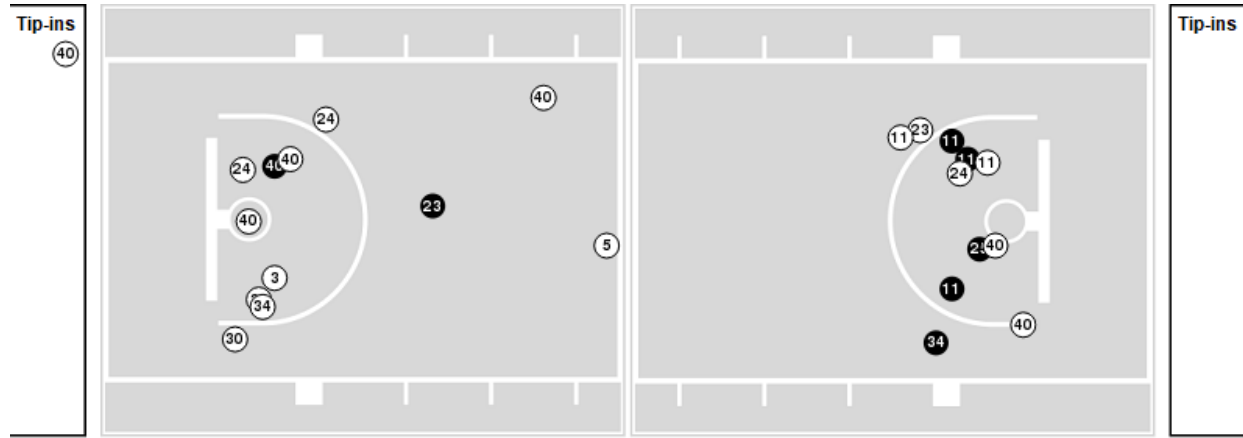

Blow Up Chart

● Made   ○ Missed   N - Player Number

Eastern Ill.	M/A	%
Field Goals	23/59	39
2 Points	14/37	38
3 Points	9/22	41
Free Throws	8/10	80

Eastern Ill.	M/A	%
Points in the Paint	14 (7 / 23)	30
Fast Break Points	5 (4/4)	100
Second Chance Points	13 (7/15)	47
Effective FG%	47