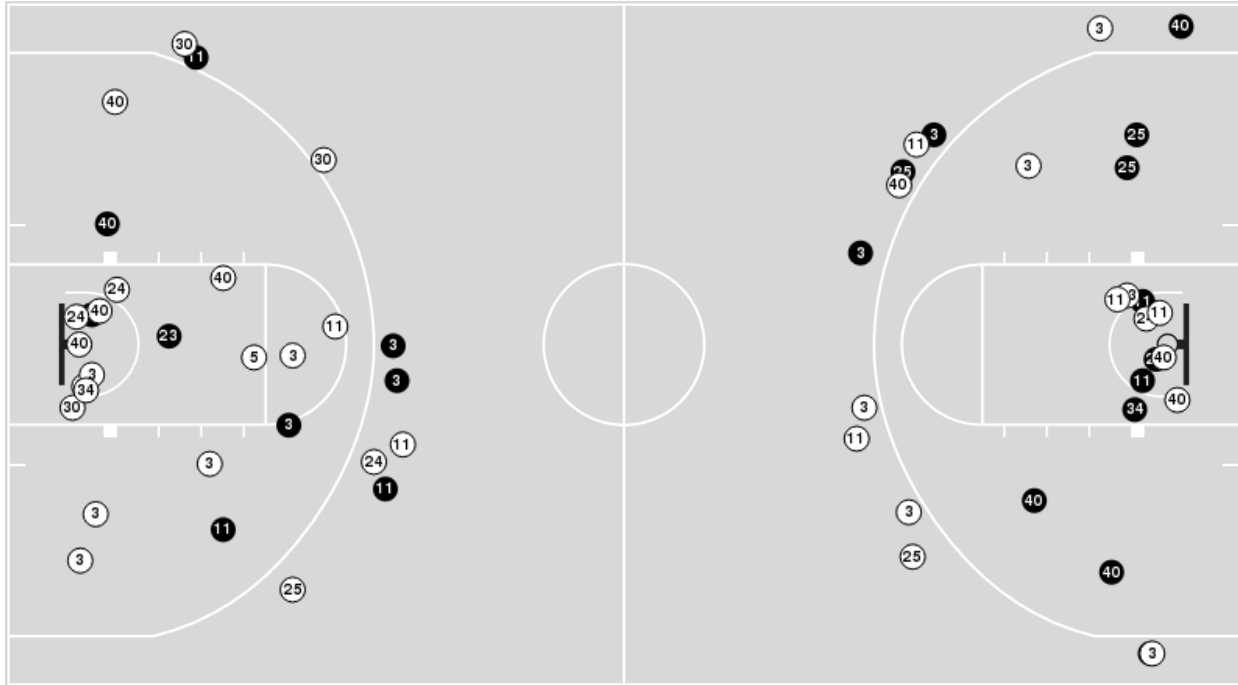

Players => AllFG Types=>AllResults=>All
Eastern Ill.

All Field Goals