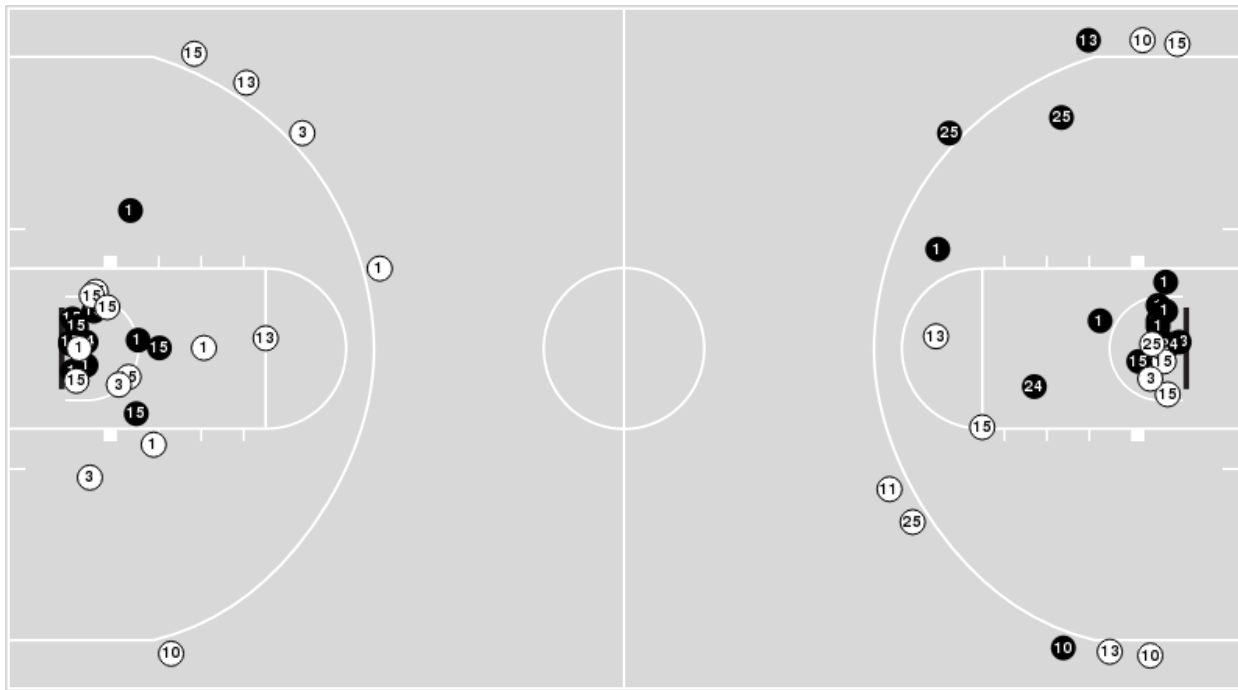

Players => AllFG Types=>AllResults=>All

Kansas

All Field Goals