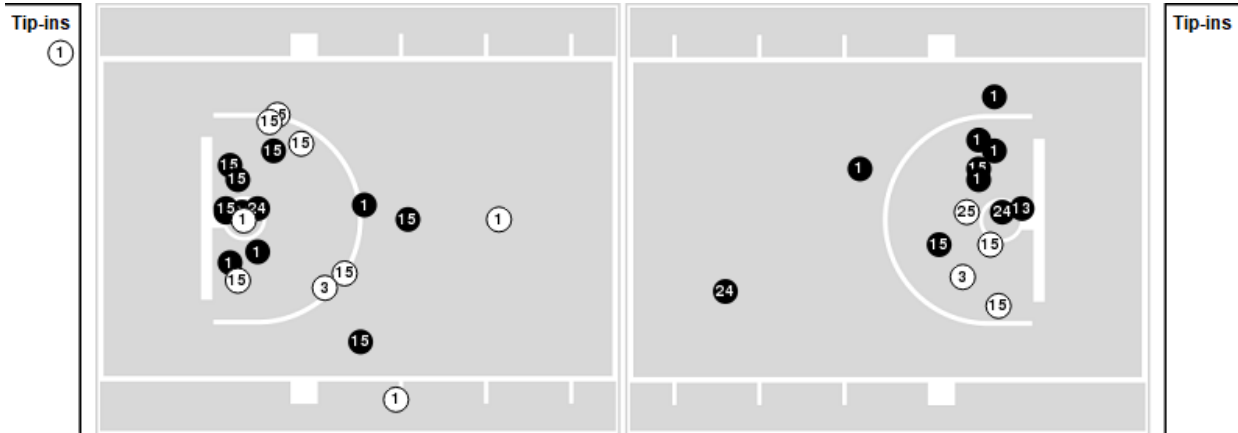

Eastern Ill.	M/A	%
Points in the Paint	14 (7 / 23)	30
Fast Break Points	5 (4/4)	100
Second Chance Points	13 (7/15)	47
Effective FG%	47	

Players => AllFG Types=>AllResults=>All

Kansas

All Field Goals

Blow Up Chart