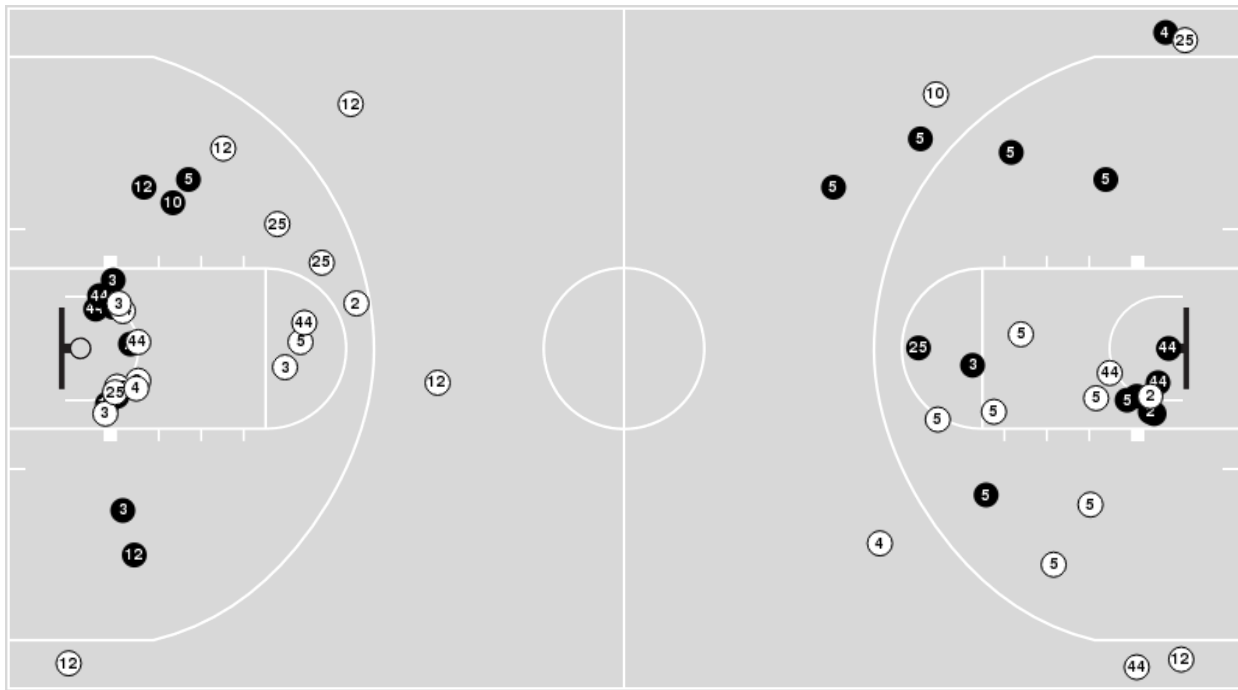

Kansas at UConn

11/25/23 John Gray Gym, George Town, Cayman Islands
2023-24 Women's Basketball

Game Time: 7:30 PM
Game Duration: 2:01
Attendance: 1,650

Officials: Karen Preato, Mark Resch, Tony Patillo

Players => AllFG Types=>AllResults=>All

UConn

All Field Goals