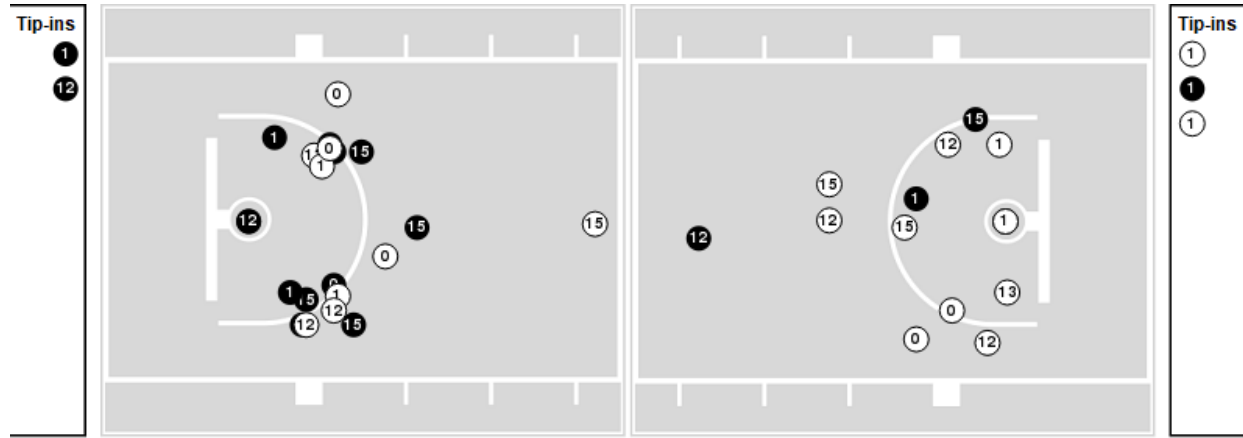

Blow Up Chart

● Made ○ Missed N - Player Number

Kansas	M/A	%
Field Goals	21/55	38
2 Points	17/38	45
3 Points	4/17	24
Free Throws	17/24	71

Kansas	M/A	%
Points in the Paint	32 (16 / 36)	44
Fast Break Points	5 (2/2)	100
Second Chance Points	7 (4/10)	40
Effective FG%	42