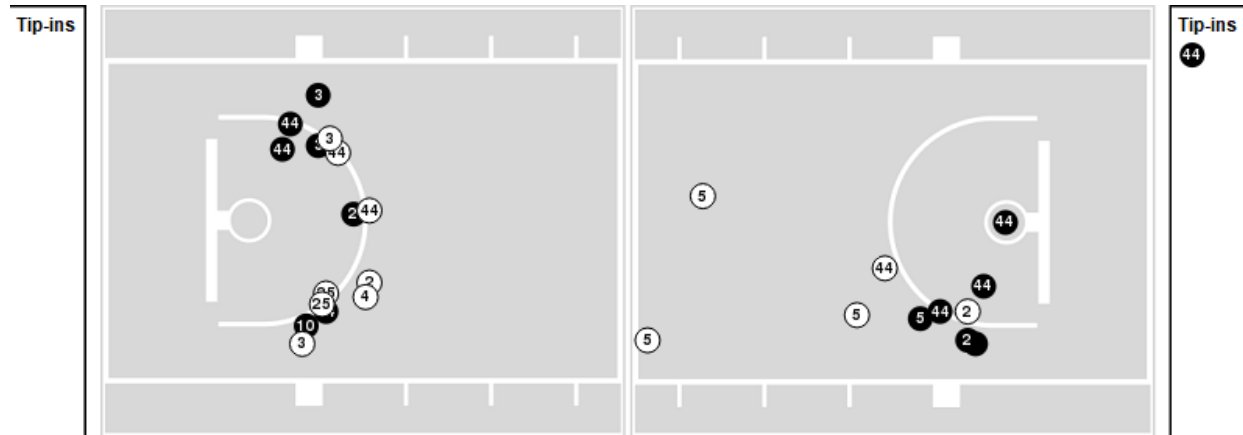

**Game Time:** 7:30 PM  
**Game Duration:** 2:01  
**Attendance:** 1,650

**Officials:** Karen Preato, Mark Resch, Tony Patillo

Players => AllFG Types=>AllResults=>All

**UConn**

**All Field Goals**

**Blow Up Chart**