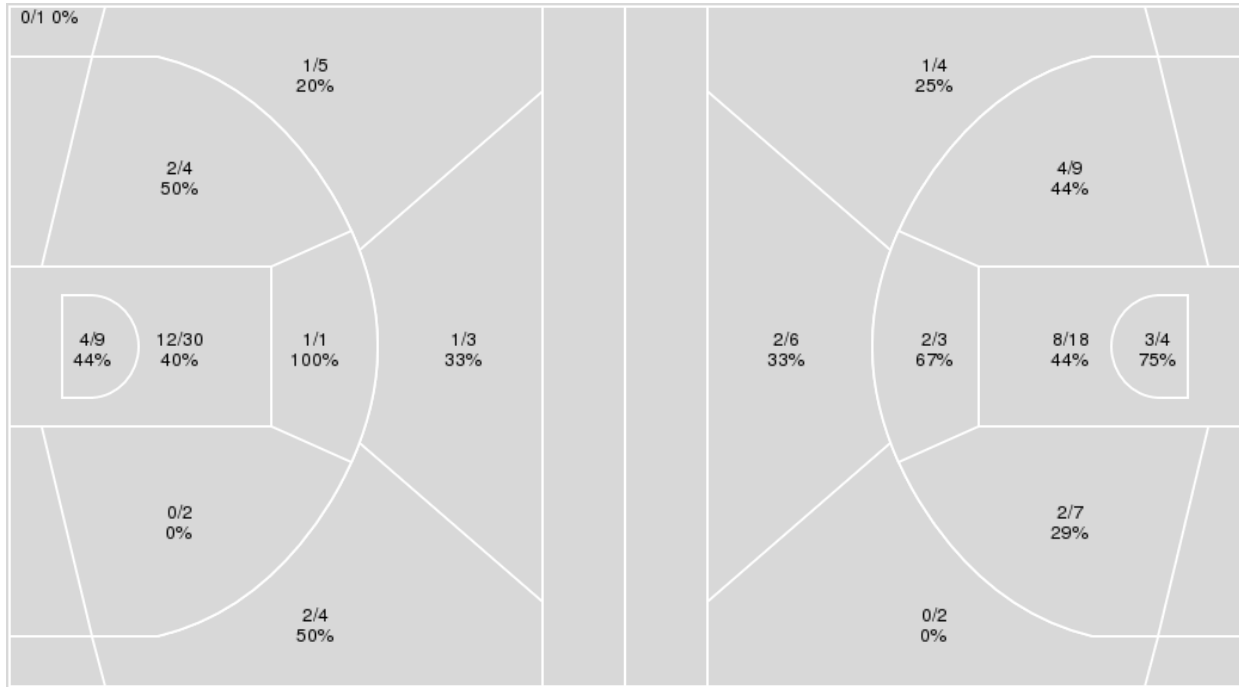

Kansas at Virginia Tech

11/24/23 John Gray Gymnasium, George Town, Cayman Islands
2023-24 Women's Basketball

Game Time: 5:00 PM
Game Duration: 1:52
Attendance: 1,100

Officials: Karen Preato, Saif Esho, Fatou Cissko-Stephens

{ Players => All; } FG Types => All; Results => All;

{ Players => All; } FG Types => All; Results => All;

Kansas

Virginia Tech

Kansas	M/A	%
Field Goals	23/59	39
2 Points	19/46	41
3 Points	4/13	31
Free Throws	8/16	50

Virginia Tech	M/A	%
Field Goals	22/53	42
2 Points	19/41	46
3 Points	3/12	25
Free Throws	12/14	86