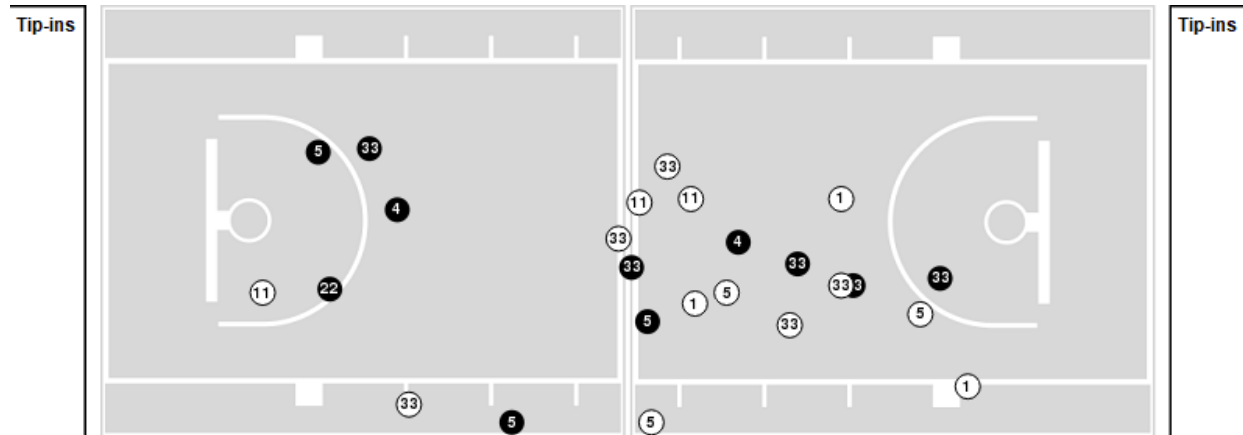

● Made ○ Missed N - Player Number

Virginia Tech	M/A	%
Field Goals	22/53	42
2 Points	19/41	46
3 Points	3/12	25
Free Throws	12/14	86

Virginia Tech	M/A	%
Points in the Paint	22 (11 / 22)	50
Fast Break Points	3 (1/1)	100
Second Chance Points	10 (7/12)	58
Effective FG%	44	