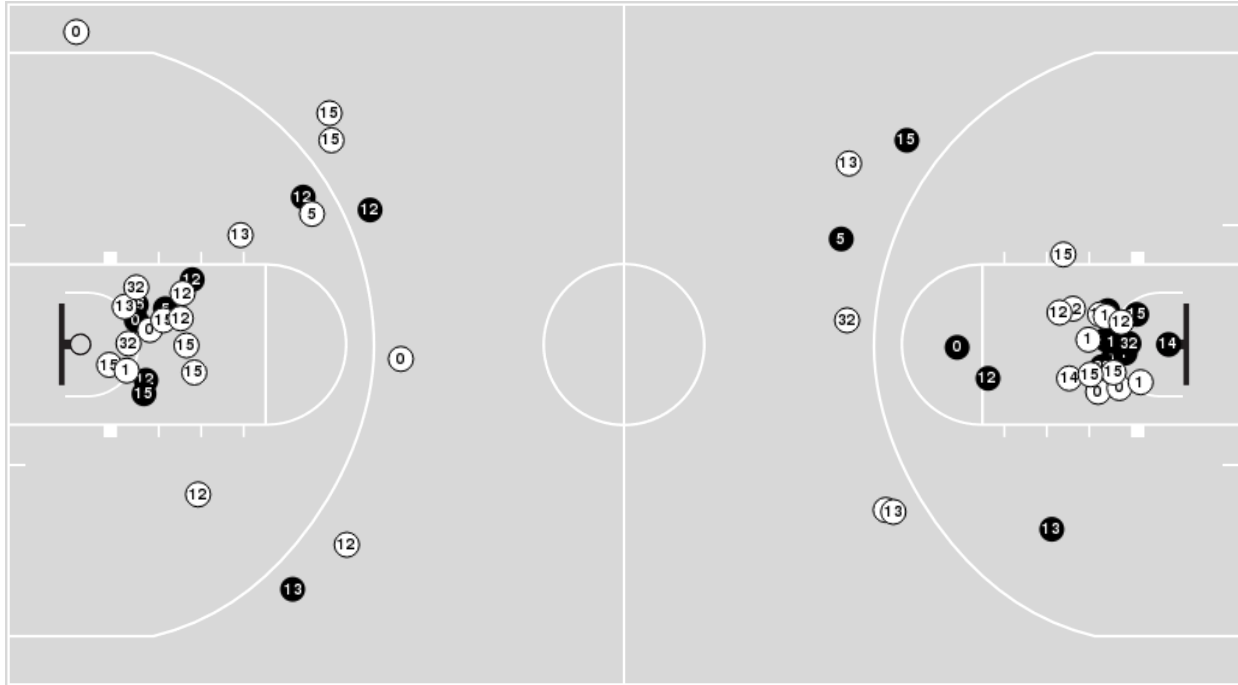

Officials: Karen Preato, Saif Esho, Fatou Cissko-Stephens

Players => AllFG Types=>AllResults=>All
Kansas

All Field Goals