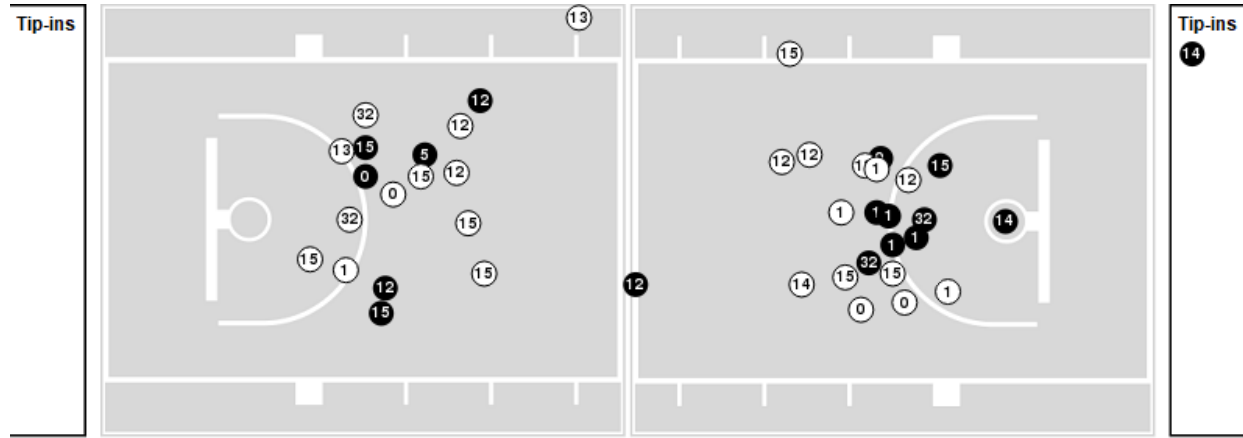

Blow Up Chart

● Made   ○ Missed   N - Player Number

Kansas	M/A	%
Field Goals	23/59	39
2 Points	19/46	41
3 Points	4/13	31
Free Throws	8/16	50

Kansas	M/A	%
Points in the Paint	32 (16 / 39)	41
Fast Break Points	3 (2/2)	100
Second Chance Points	8 (4/13)	31
Effective FG%	42