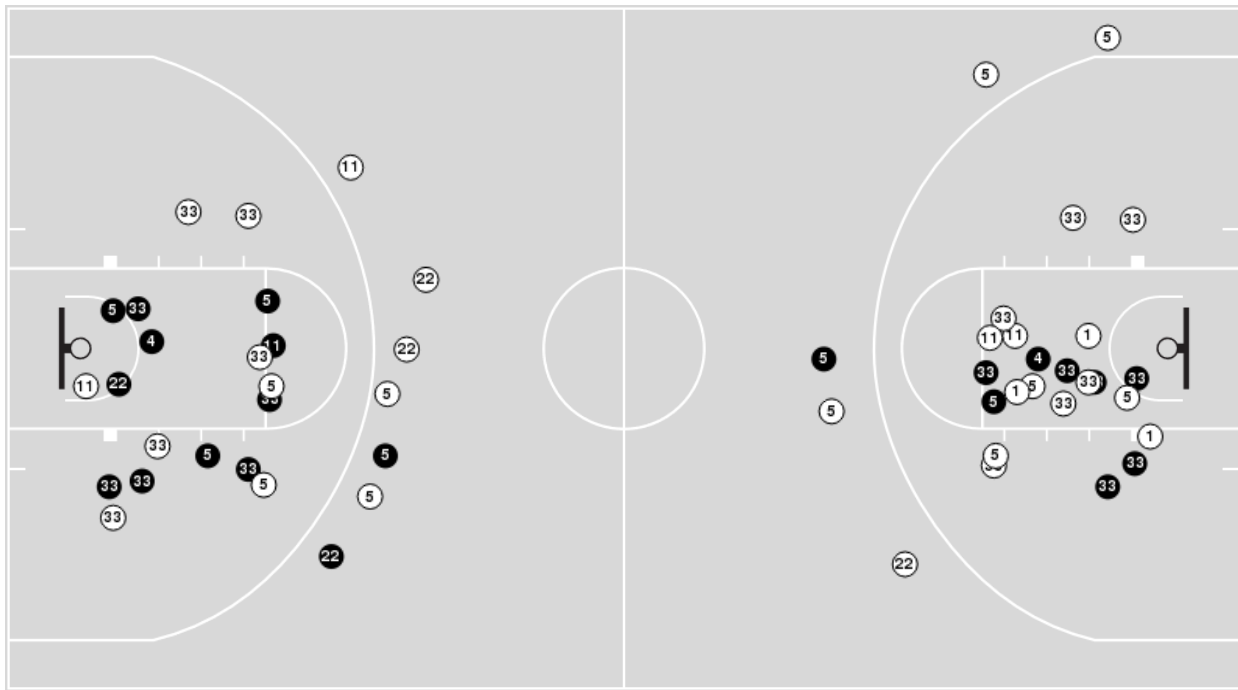

Players => AllFG Types=>AllResults=>All

Virginia Tech

All Field Goals