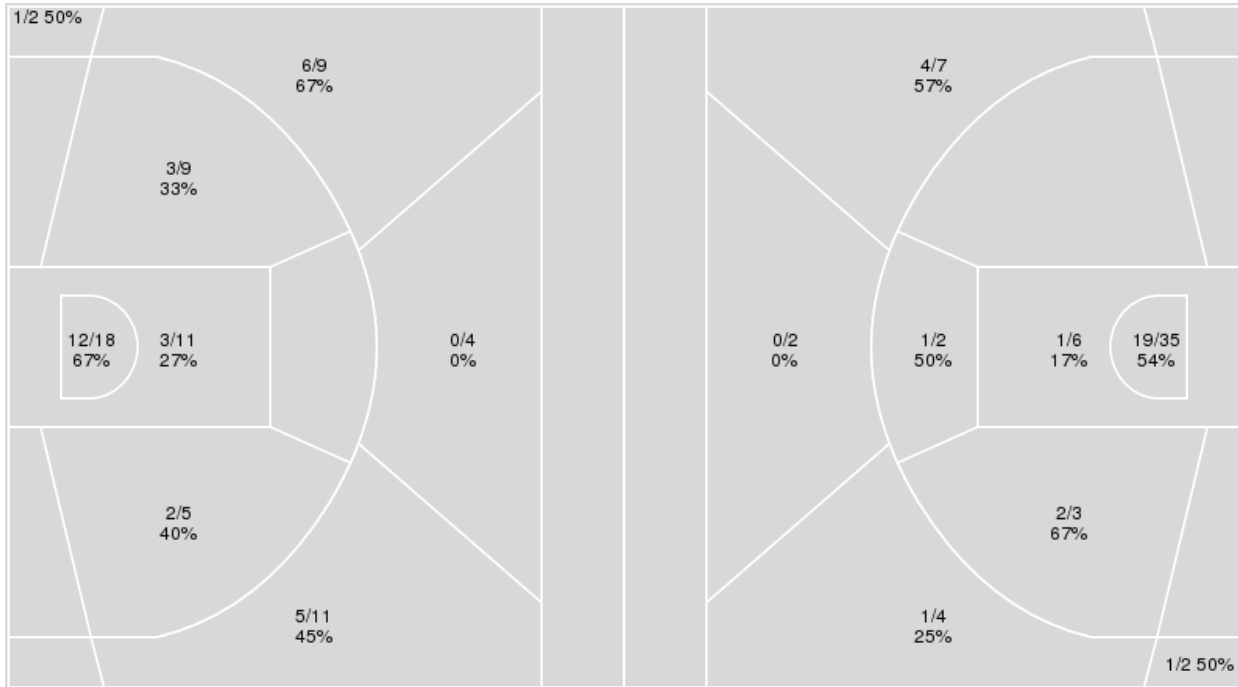

Officials: Michael McConnell, Nykeshia Thompson, Tiara Cruse

{ Players => 0, 1, 2, 3, 4, 5, 7, 10, 12, 14, 20, 22; } FG Types => All;
Results => All;

{ Players => All; } FG Types => All; Results => All;

Penn St.

Kansas

Penn St.	M/A	%
Field Goals	32/69	46
2 Points	20/43	47
3 Points	12/26	46
Free Throws	15/19	79

Kansas	M/A	%
Field Goals	29/61	48
2 Points	23/46	50
3 Points	6/15	40
Free Throws	21/26	81