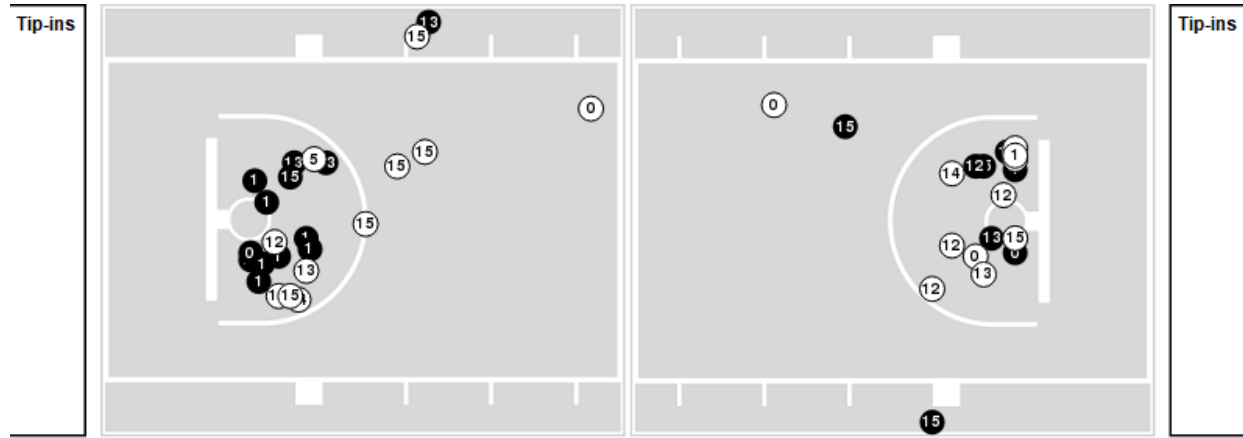

Blow Up Chart

● Made ○ Missed N - Player Number

Kansas	M/A	%
Field Goals	29/61	48
2 Points	23/46	50
3 Points	6/15	40
Free Throws	21/26	81

Kansas	M/A	%
Points in the Paint	40 (20 / 41)	49
Fast Break Points	21 (12/13)	92
Second Chance Points	7 (5/9)	56
Effective FG%	52