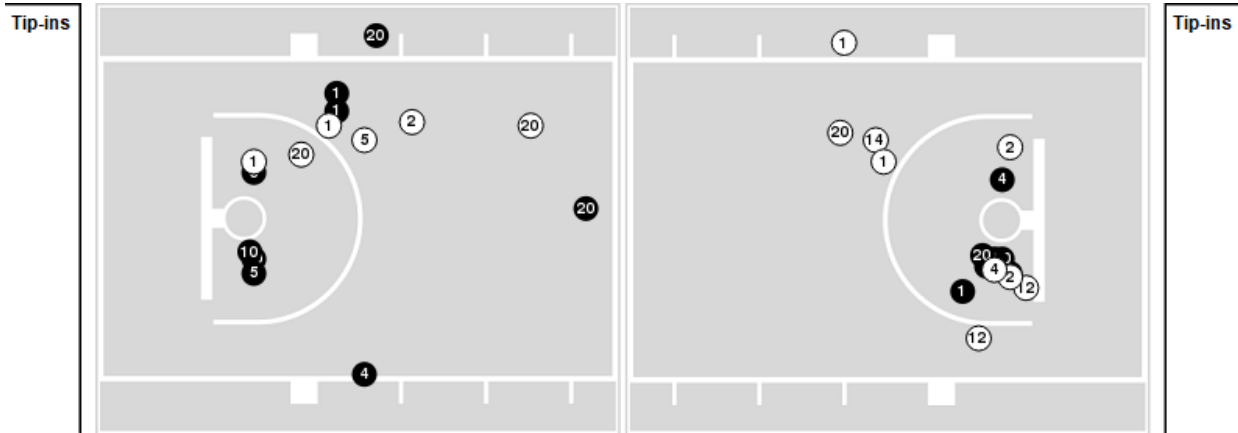

Officials: Michael McConnell, Nykesha Thompson, Tiara Cruse

Players => 0, 1, 2, 3, 4, 5, 7, 10, 12, 14, 20, 22FG Types=>AllResults=>All

Penn St.

All Field Goals

Blow Up Chart

● Made ○ Missed N - Player Number