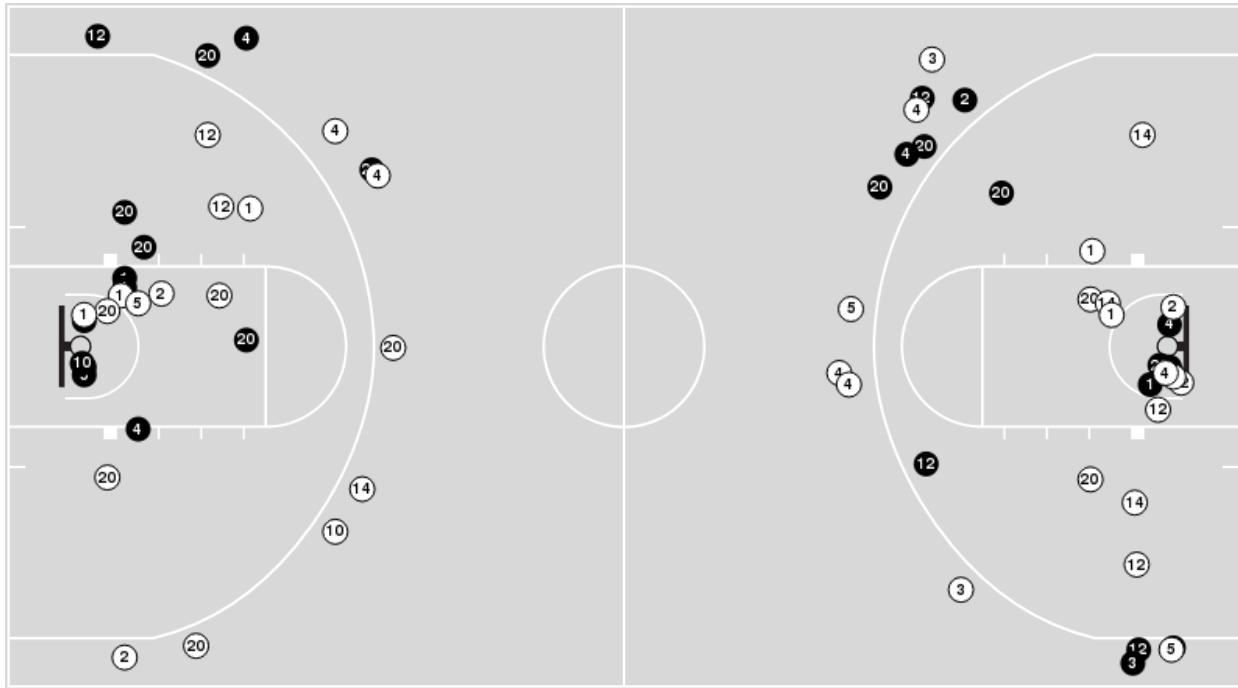

Officials: Michael McConnell, Nykesha Thompson, Tiara Cruse

Players => 0, 1, 2, 3, 4, 5, 7, 10, 12, 14, 20, 22FG Types=>AllResults=>All

Penn St.

All Field Goals