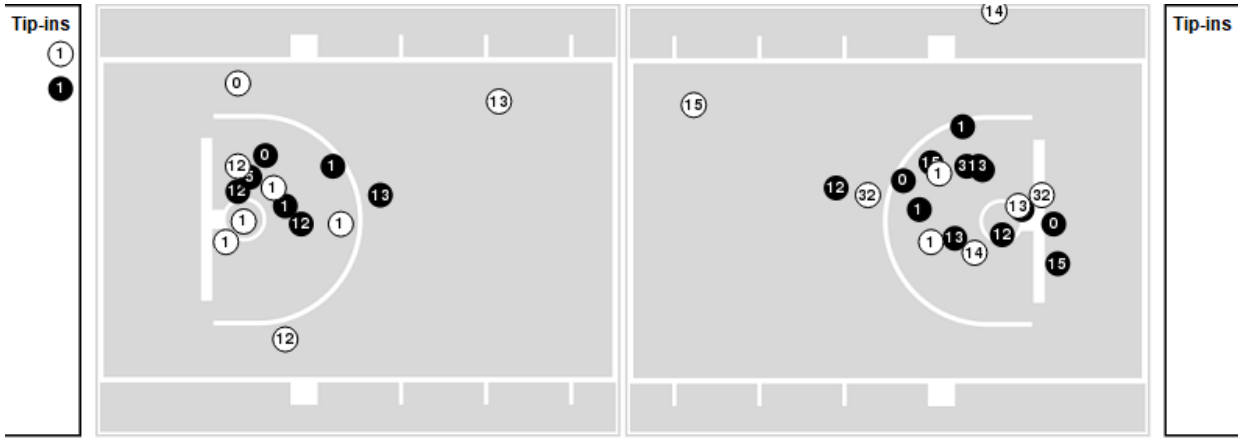

Blow Up Chart

● Made ○ Missed N - Player Number

Kansas	M/A	%
Field Goals	28/62	45
2 Points	24/43	56
3 Points	4/19	21
Free Throws	10/18	56

Kansas	M/A	%
Points in the Paint	42 (21 / 36)	58
Fast Break Points	11 (7/8)	88
Second Chance Points	15 (6/10)	60
Effective FG%	48