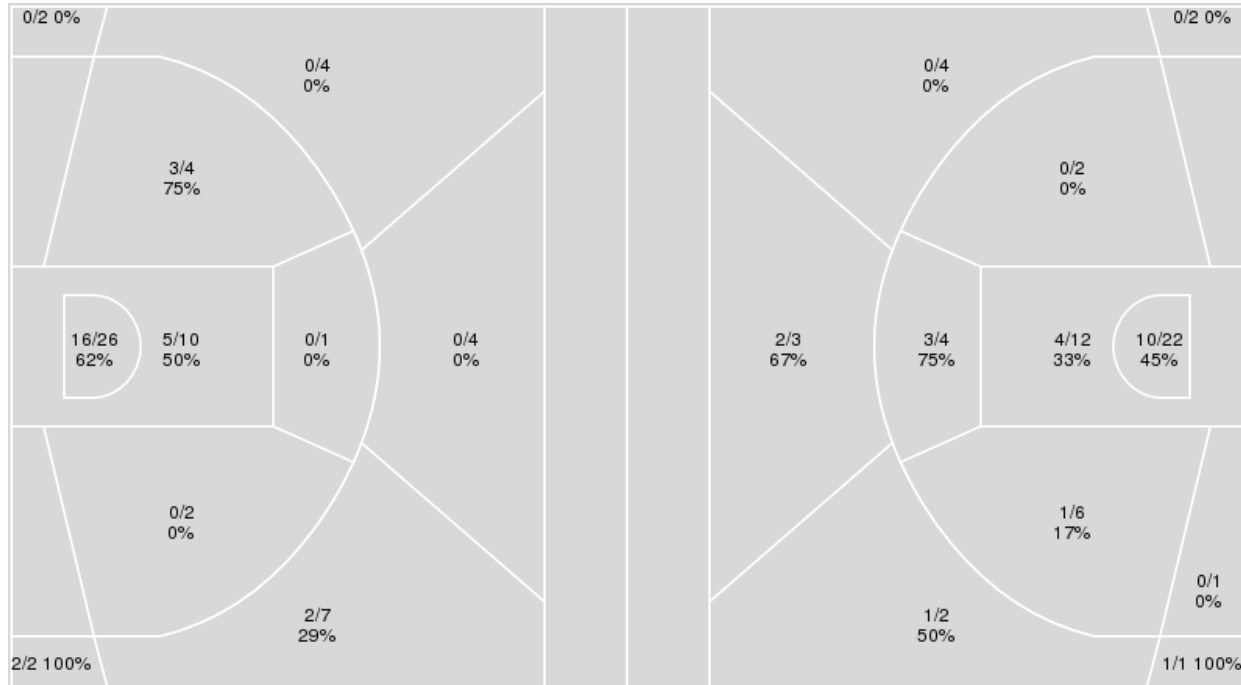

Officials:

{ Players => All; } FG Types => All; Results => All;

{ Players => All; } FG Types => All; Results => All;

Kansas

Kansas City

Kansas	M/A	%
Field Goals	28/62	45
2 Points	24/43	56
3 Points	4/19	21
Free Throws	10/18	56

Kansas City	M/A	%
Field Goals	22/59	37
2 Points	18/47	38
3 Points	4/12	33
Free Throws	13/16	81