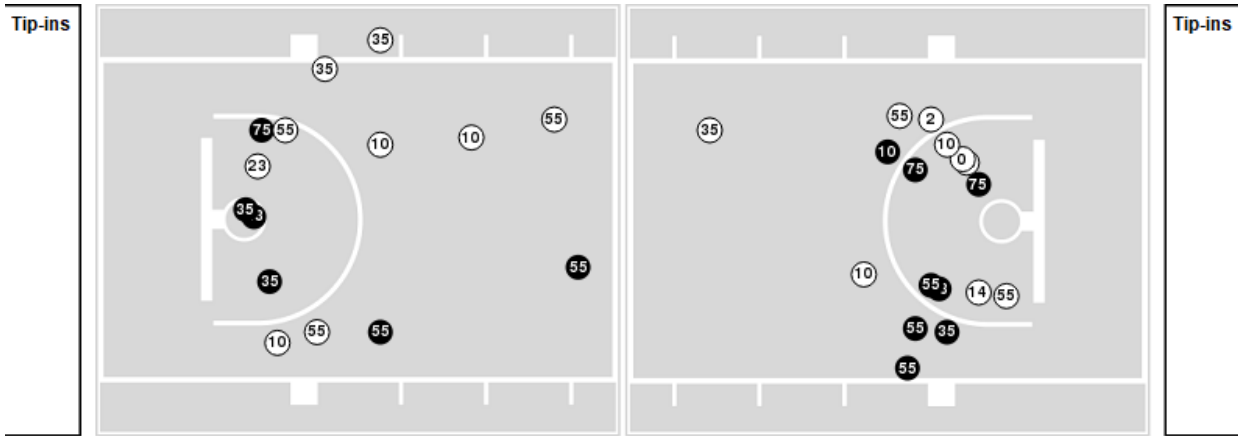

Missouri at Kansas

12/09/23 Allen Fieldhouse, Lawrence
2023-24 Men's Basketball

Players => AllFG Types=>AllResults=>All

Missouri

All Field Goals

Blow Up Chart

● Made ○ Missed N - Player Number

Missouri	M/A	%
Field Goals	24/58	41
2 Points	17/37	46
3 Points	7/21	33
Free Throws	9/13	69