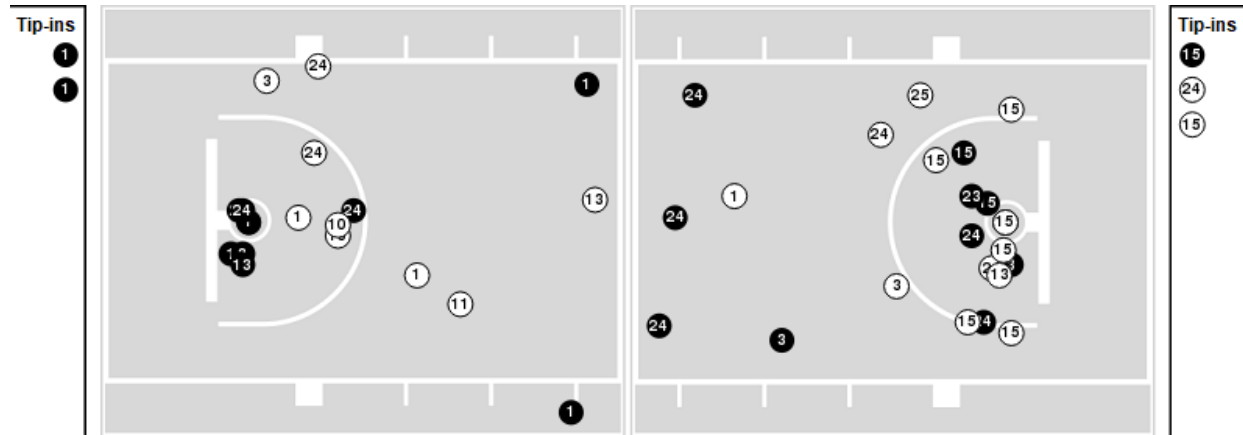

Blow Up Chart

● Made   ○ Missed   N - Player Number

Kansas	M/A	%
Field Goals	25/56	45
2 Points	22/46	48
3 Points	3/10	30
Free Throws	20/23	87

Kansas	M/A	%
Points in the Paint	42 (21 / 42)	50
Fast Break Points	10 (6/6)	100
Second Chance Points	17 (10/12)	83
Effective FG%	47