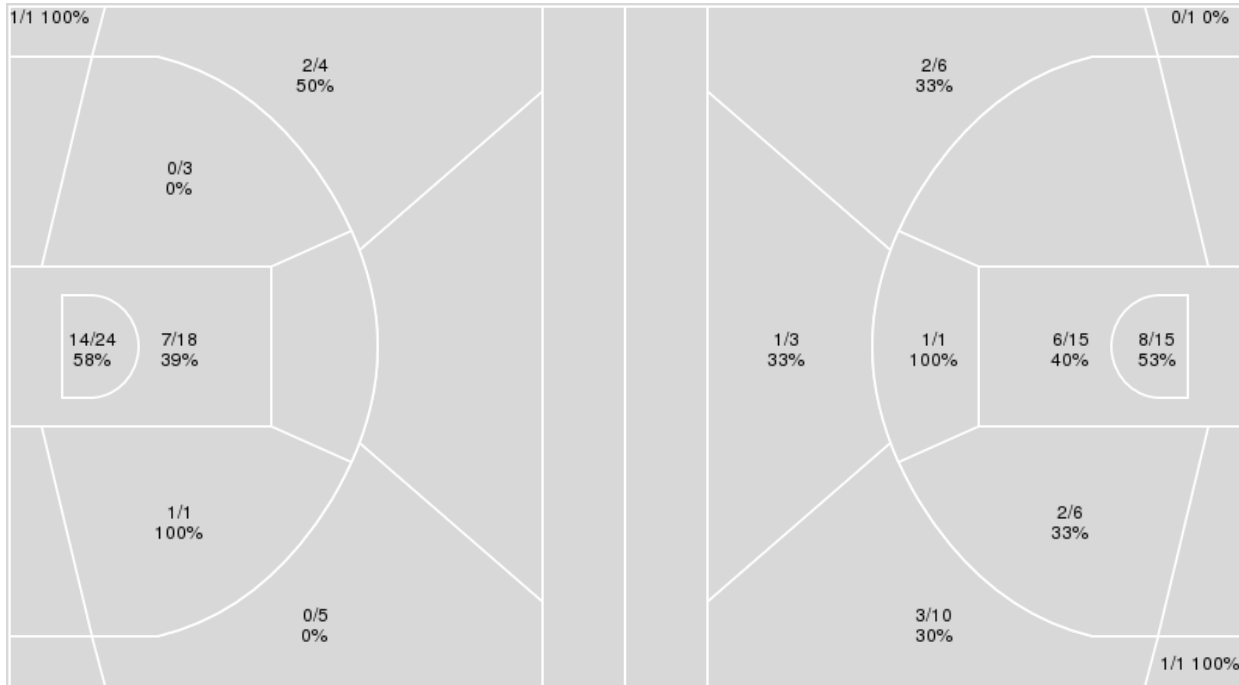

Missouri at Kansas

12/09/23 Allen Fieldhouse, Lawrence
2023-24 Men's Basketball

Game Time: 4:20 PM
Game Duration: 2:14
Attendance: 16,300

Officials: Doug Simmons, Pat Adams, Jeb Hartness

{ Players => All; } FG Types => All; Results => All;

{ Players => All; } FG Types => All; Results => All;

Kansas

Missouri

Kansas	M/A	%
Field Goals	25/56	45
2 Points	22/46	48
3 Points	3/10	30
Free Throws	20/23	87

Missouri	M/A	%
Field Goals	24/58	41
2 Points	17/37	46
3 Points	7/21	33
Free Throws	9/13	69