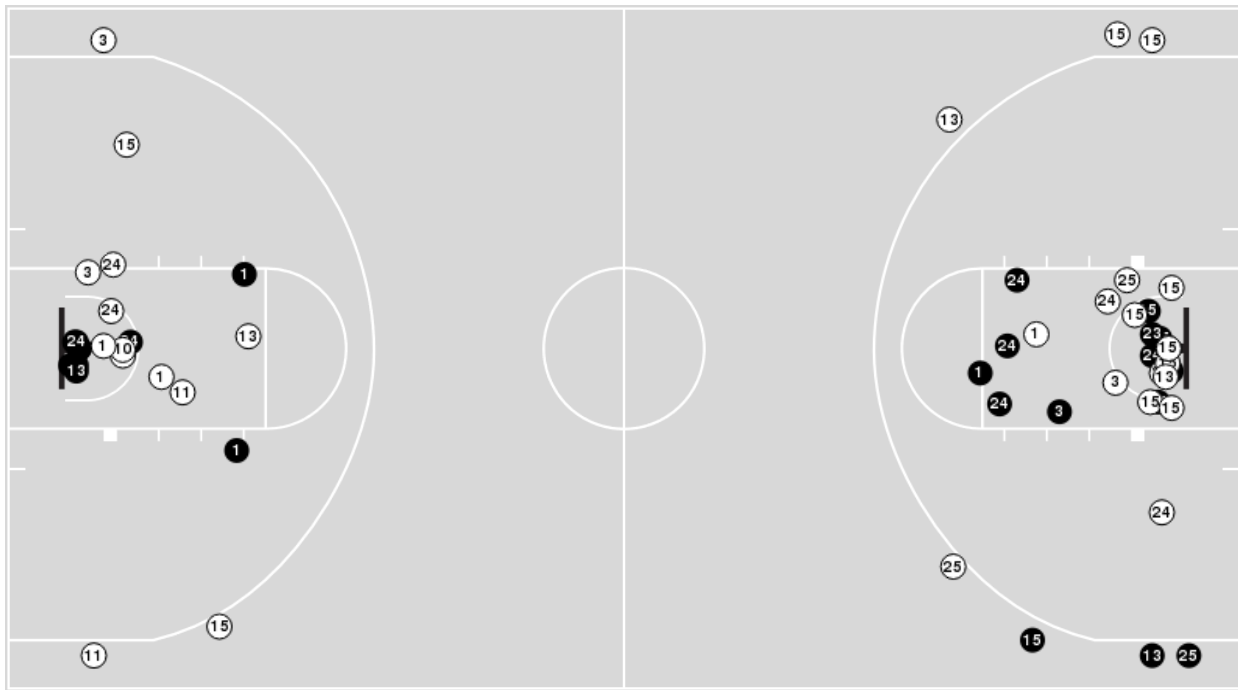

Missouri at Kansas

12/09/23 Allen Fieldhouse, Lawrence
2023-24 Men's Basketball

Officials: Doug Simons, Pat Adams, Jeb Hartness

Players => AllFG Types=>AllResults=>All

Kansas

All Field Goals