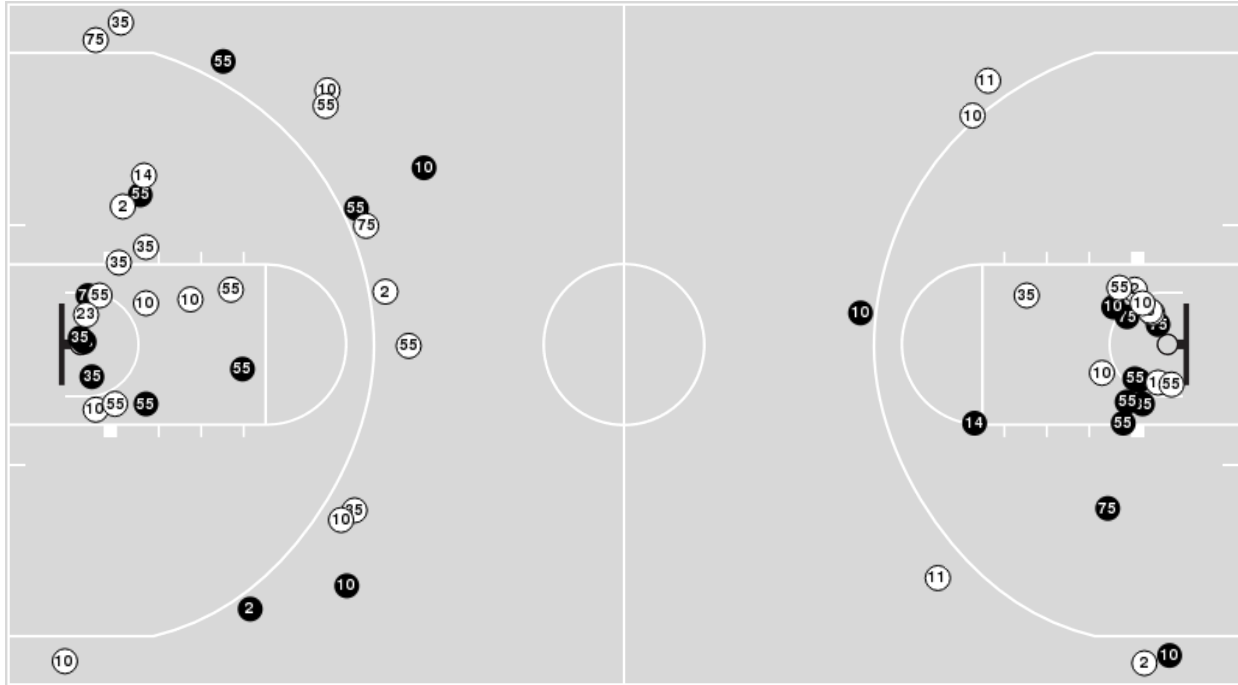

Missouri at Kansas

12/09/23 Allen Fieldhouse, Lawrence
2023-24 Men's Basketball

Players => AllFG Types=>AllResults=>All

Missouri

All Field Goals