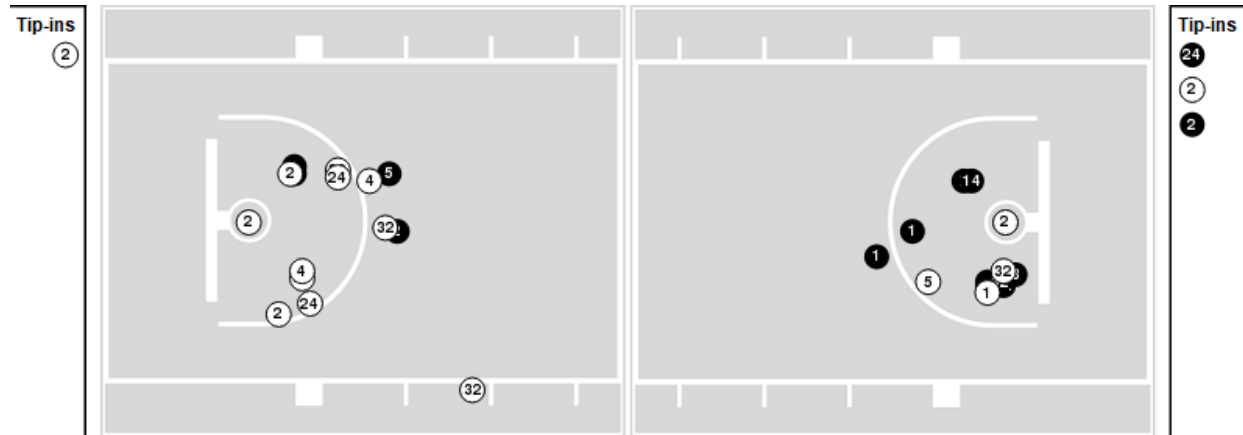

Officials: Roy Gulbeyan, Felicia Grinter, Brenda Pantoja

Players => 00, 1, 2, 3, 4, 5, 10, 11, 13, 14, 15, 22, 23, 24, 32 FG Types=>All Results=>All

Texas A&M

All Field Goals

Blow Up Chart

● Made ○ Missed N - Player Number