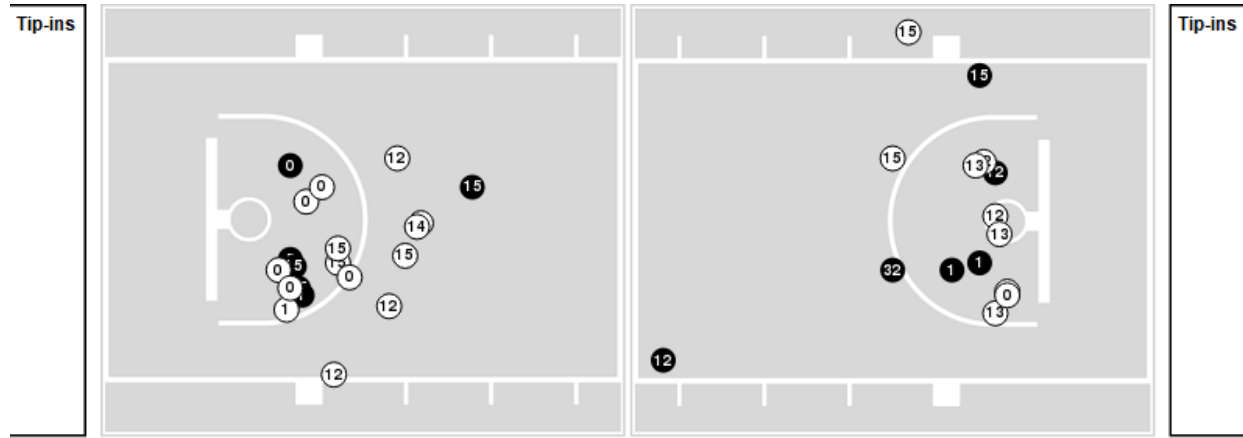

Blow Up Chart

● Made ○ Missed N - Player Number

Kansas	M/A	%
Field Goals	17/55	31
2 Points	12/38	32
3 Points	5/17	29
Free Throws	13/16	81

Kansas	M/A	%
Points in the Paint	24 (12 / 33)	36
Fast Break Points	4 (3/3)	100
Second Chance Points	5 (2/7)	29
Effective FG%	35