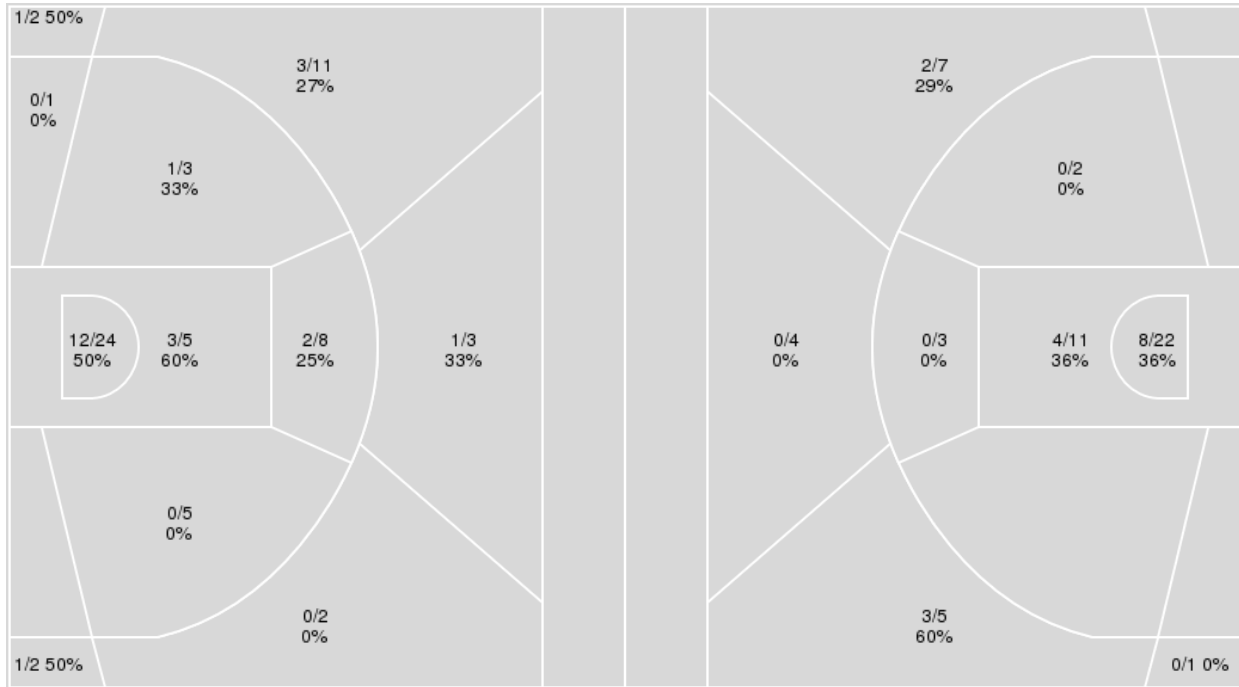

Officials: Roy Gulbeyan, Felicia Grinter, Brenda Pantoja

{ Players => 00, 1, 2, 3, 4, 5, 10, 11, 13, 14, 15, 22, 23, 24, 32; } FG
Types => All; Results => All;

{ Players => 0, 1, 5, 6, 7, 12, 13, 14, 15, 23, 25, 32, 33; } FG Types =>
All; Results => All;

Texas A&M

Kansas

Texas A&M	M/A	%
Field Goals	24/66	36
2 Points	18/46	39
3 Points	6/20	30
Free Throws	9/14	64

Kansas	M/A	%
Field Goals	17/55	31
2 Points	12/38	32
3 Points	5/17	29
Free Throws	13/16	81