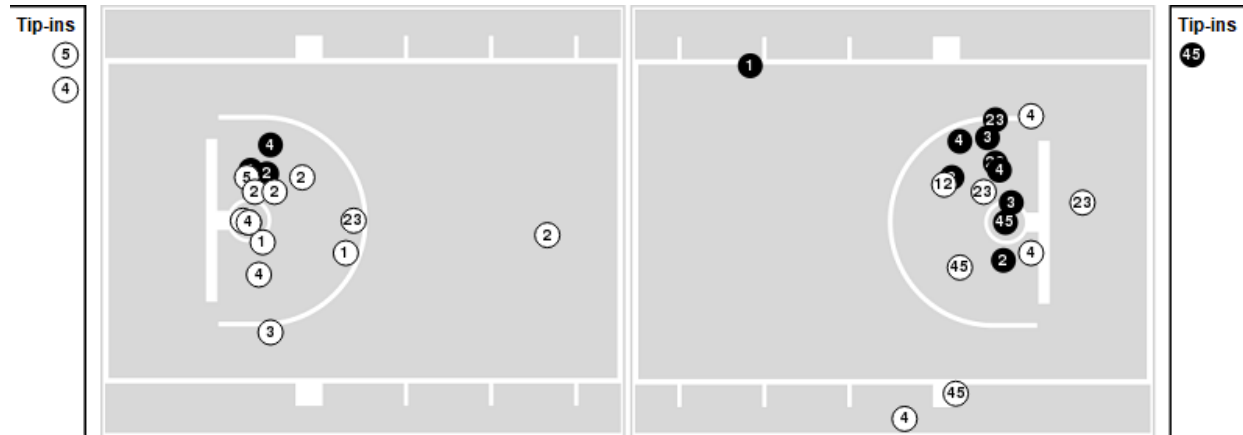

Officials: Jules Gallien, Nicole Brannon, Natasha Brown

Players => 0, 1, 2, 3, 4, 5, 11, 12, 13, 14, 15, 22, 23, 25, 45 FG Types=>AllResults=>All

Wichita St.

All Field Goals

Blow Up Chart

● Made ○ Missed N - Player Number