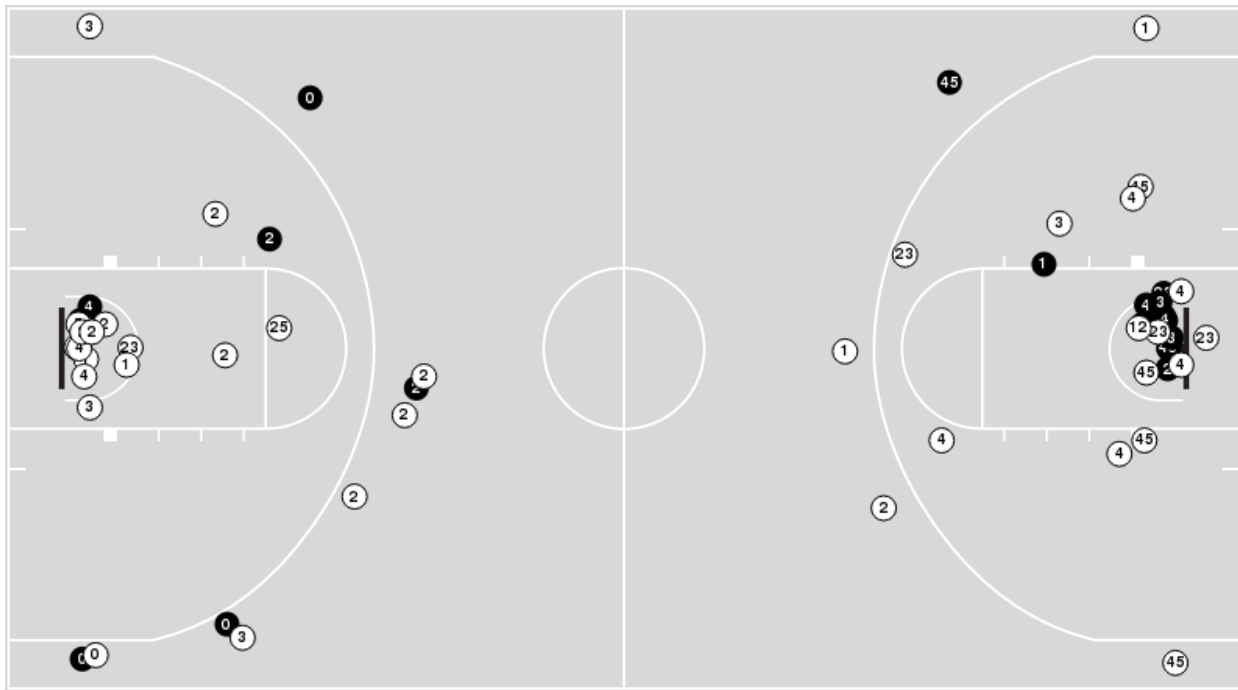

Officials: Jules Gallien, Nicole Brannon, Natasha Brown

Players => 0, 1, 2, 3, 4, 5, 11, 12, 13, 14, 15, 22, 23, 25, 45 FG Types=>AllResults=>All

Wichita St.

All Field Goals

Blow Up Chart

● Made ○ Missed N - Player Number