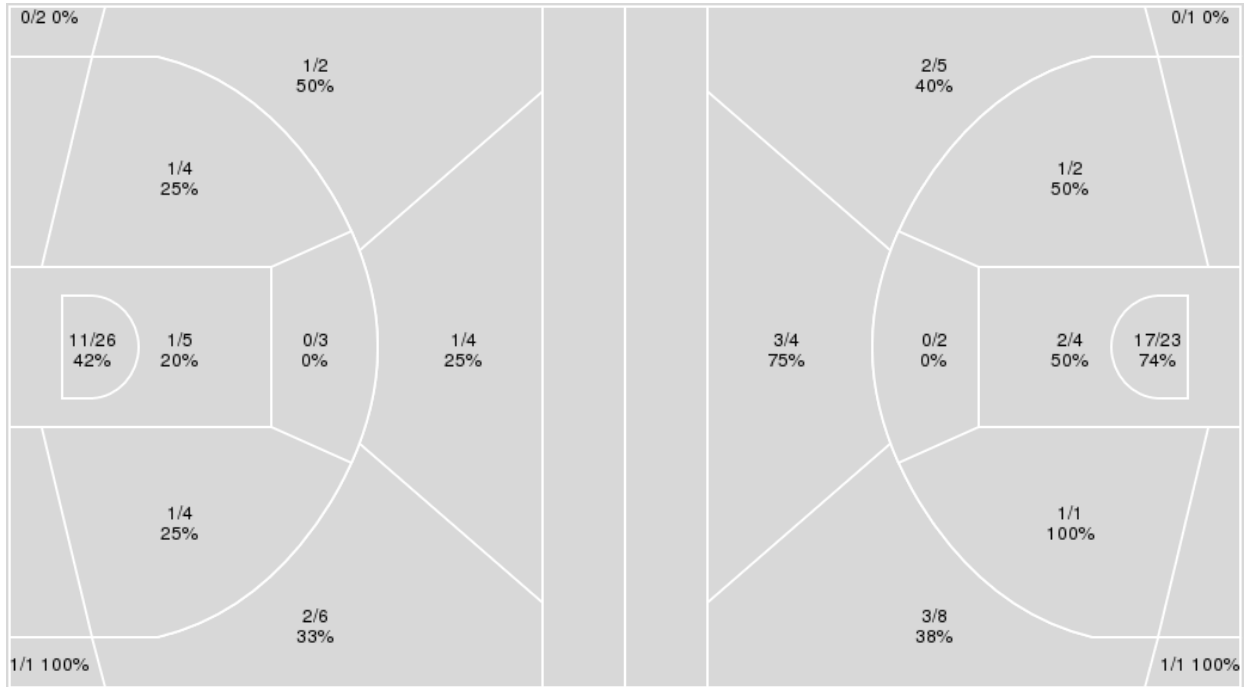

Officials: Jules Gallien, Nicole Brannon, Natasha Brown

{ Players => 0, 1, 2, 3, 4, 5, 11, 12, 13, 14, 15, 22, 23, 25, 45; } FG
Types => All; Results => All;

{ Players => 0, 1, 5, 6, 7, 12, 13, 14, 15, 23, 25, 32, 33; } FG Types =>
All; Results => All;

Wichita St.

Kansas

Wichita St.	M/A	%
Field Goals	19/57	33
2 Points	14/42	33
3 Points	5/15	33
Free Throws	13/18	72

Kansas	M/A	%
Field Goals	30/51	59
2 Points	21/32	66
3 Points	9/19	47
Free Throws	7/12	58