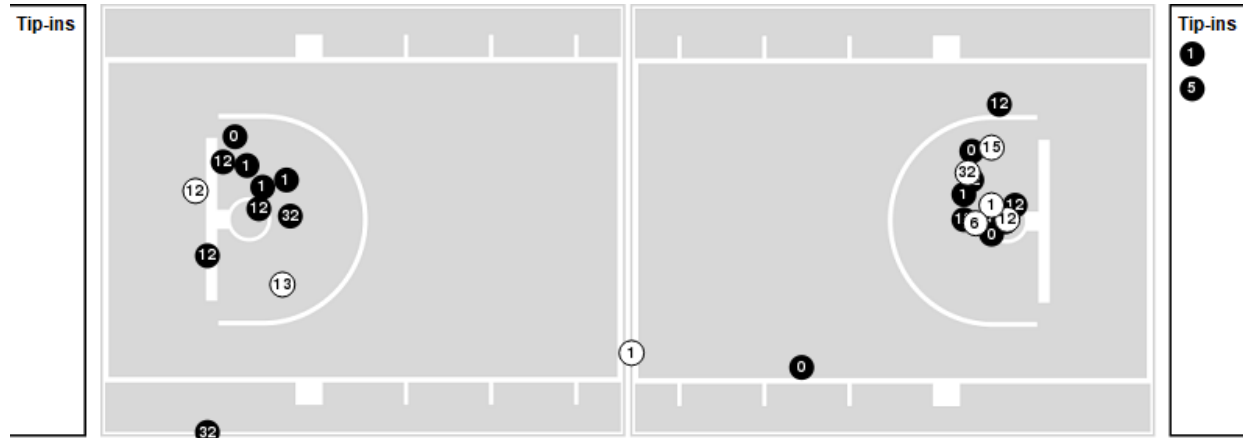

Blow Up Chart

● Made ○ Missed N - Player Number

Kansas	M/A	%
Field Goals	30/51	59
2 Points	21/32	66
3 Points	9/19	47
Free Throws	7/12	58

Kansas	M/A	%
Points in the Paint	38 (19 / 27)	70
Fast Break Points	8 (5/5)	100
Second Chance Points	5 (3/5)	60
Effective FG%	68