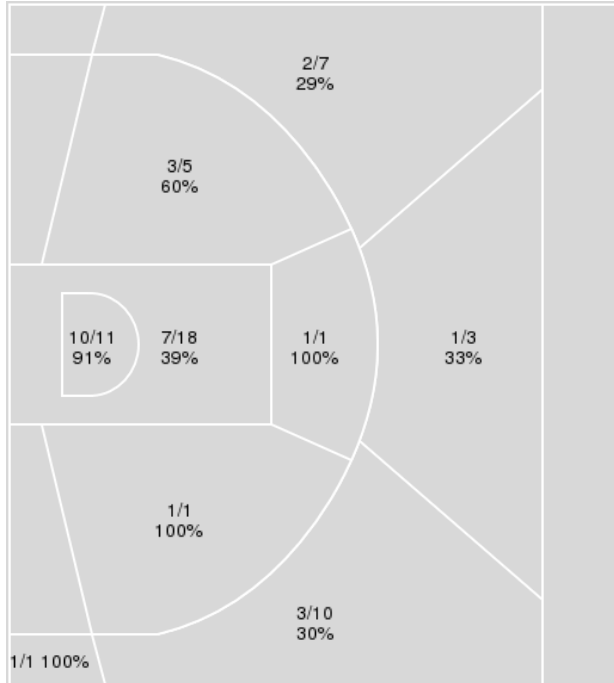

Officials: Bryan Enterline, Ifeyinwa Seales, Charles Stein

{ Players => All; } FG Types => All; Results => All;

{ Players => All; } FG Types => All; Results => All;

Kansas