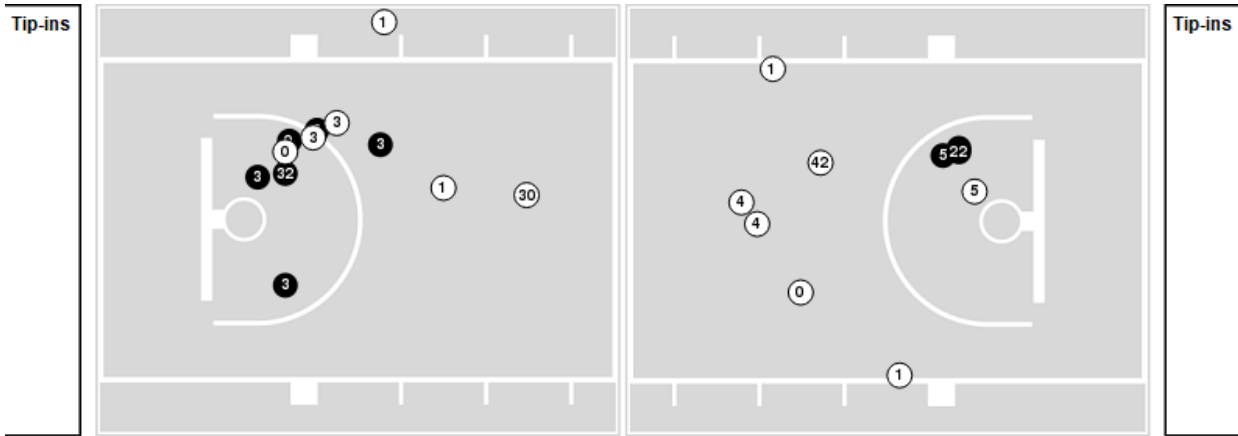

Blow Up Chart

● Made   ○ Missed   N - Player Number

Central Ark.	M/A	%
Field Goals	18/55	33
2 Points	10/28	36
3 Points	8/27	30
Free Throws	4/9	44

Central Ark.	M/A	%
Points in the Paint	18 (9 / 19)	47
Fast Break Points	3 (2/3)	67
Second Chance Points	2 (1/8)	12
Effective FG%	40