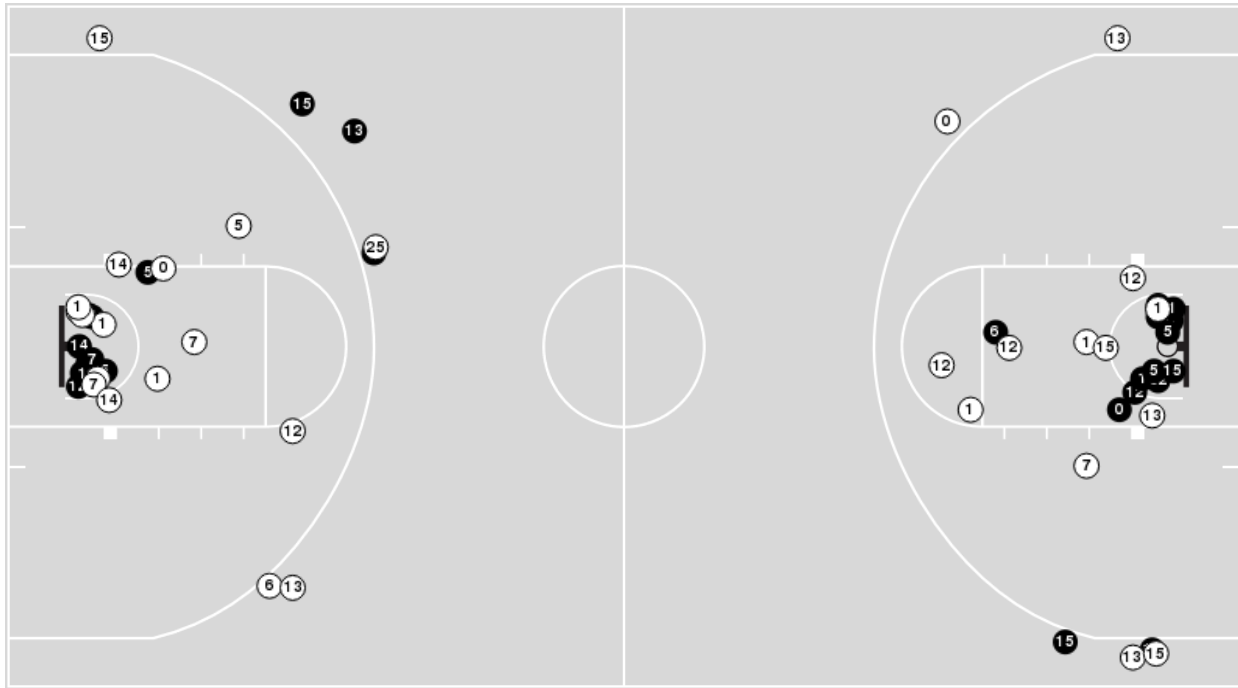

Officials: Doug Knight, Brian Garland, Missy Brooks

Players => AllFG Types=>AllResults=>All

Kansas

All Field Goals