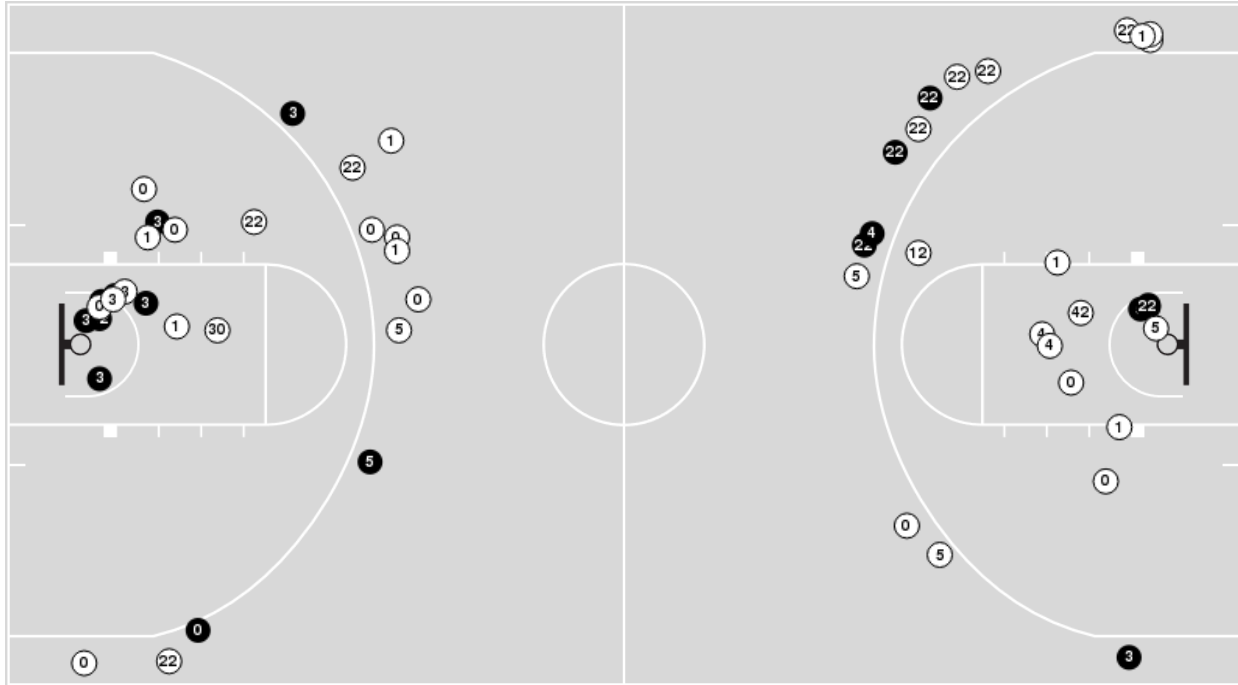

Officials: Doug Knight, Brian Garland, Missy Brooks

Players => AllFG Types=>AllResults=>All
Central Ark.

All Field Goals