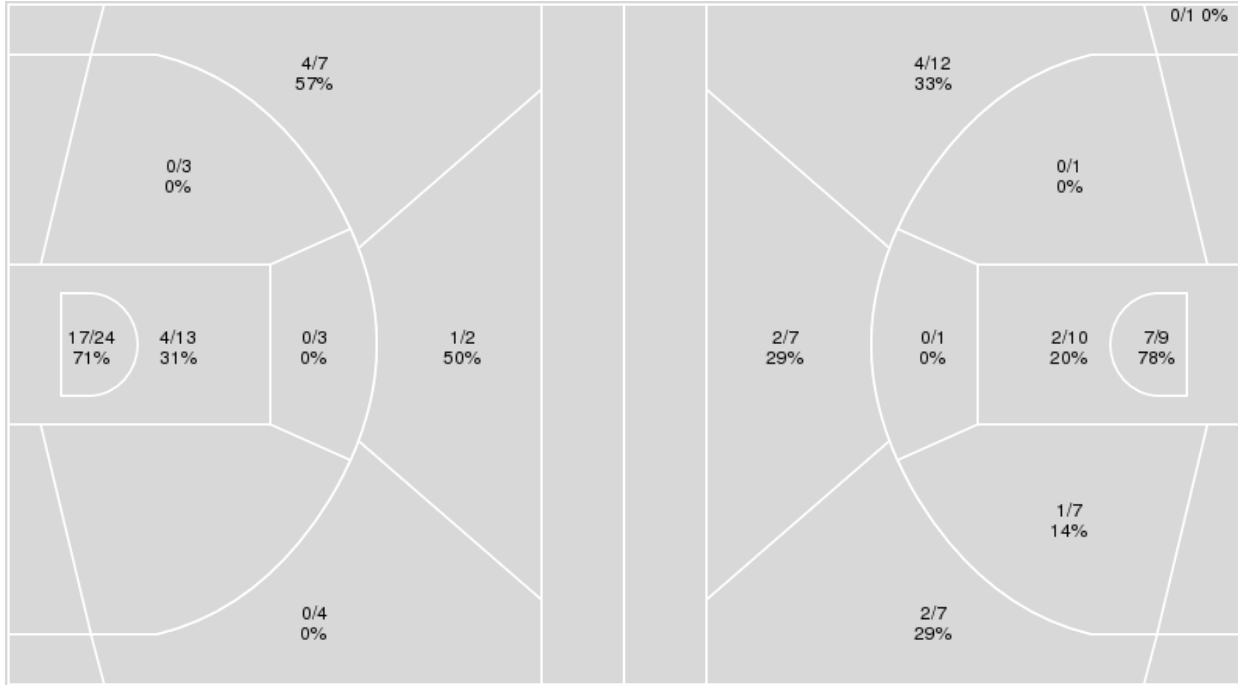

Central Ark. at Kansas

12/16/23 Allen Fieldhouse, Lawrence
2023-24 Women's Basketball

Officials: Doug Knight, Brian Garland, Missy Brooks

{ Players => All; } FG Types => All; Results => All;

{ Players => All; } FG Types => All; Results => All;

Kansas

Central Ark.

Kansas	M/A	%
Field Goals	26/56	46
2 Points	21/43	49
3 Points	5/13	38
Free Throws	12/17	71

Central Ark.	M/A	%
Field Goals	18/55	33
2 Points	10/28	36
3 Points	8/27	30
Free Throws	4/9	44