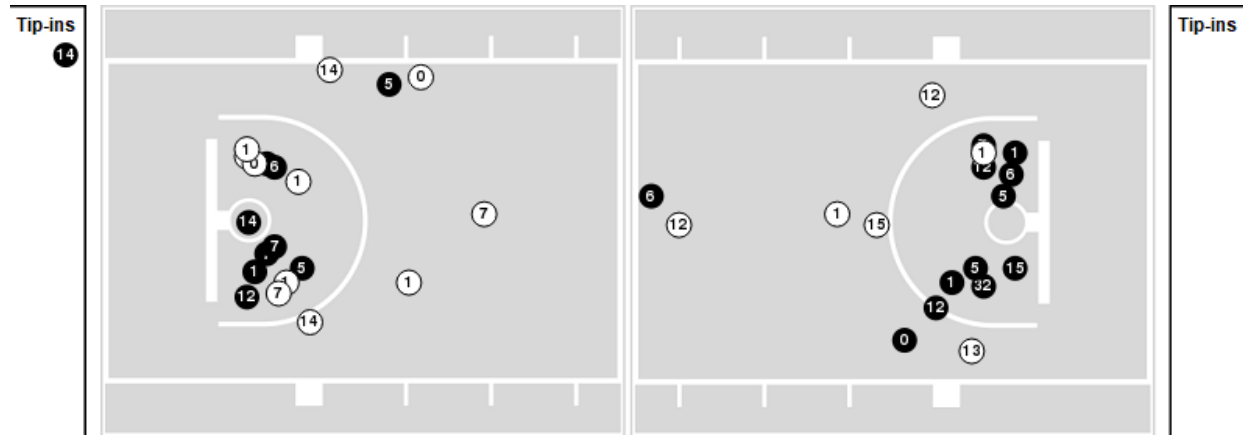

Blow Up Chart

● Made   ○ Missed   N - Player Number

Kansas	M/A	%
Field Goals	26/56	46
2 Points	21/43	49
3 Points	5/13	38
Free Throws	12/17	71

Kansas	M/A	%
Points in the Paint	42 (21 / 37)	57
Fast Break Points	11 (8/9)	89
Second Chance Points	7 (4/8)	50
Effective FG%	51