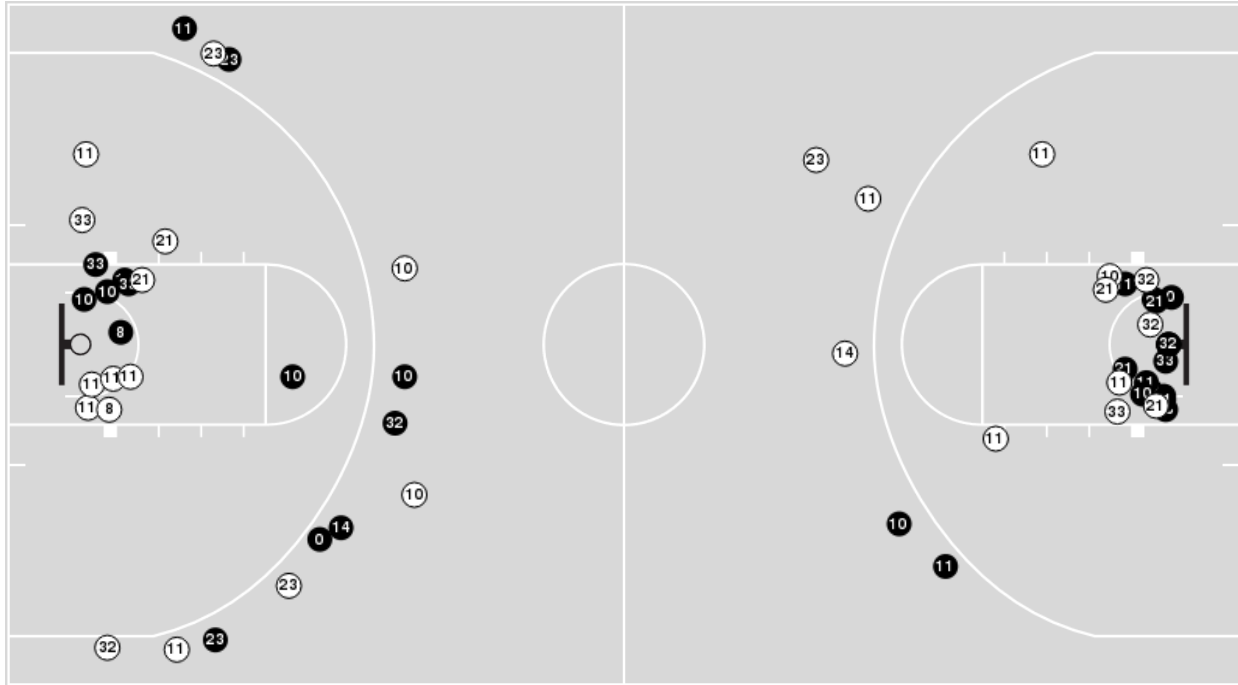

Officials: Scott Yarbrough, Kim Hobbs, Nick Marshall

Players => 00, 5, 8, 10, 11, 13, 14, 21, 22, 23, 24, 32, 33 FG Types=>All Results=>All

West Virginia

All Field Goals