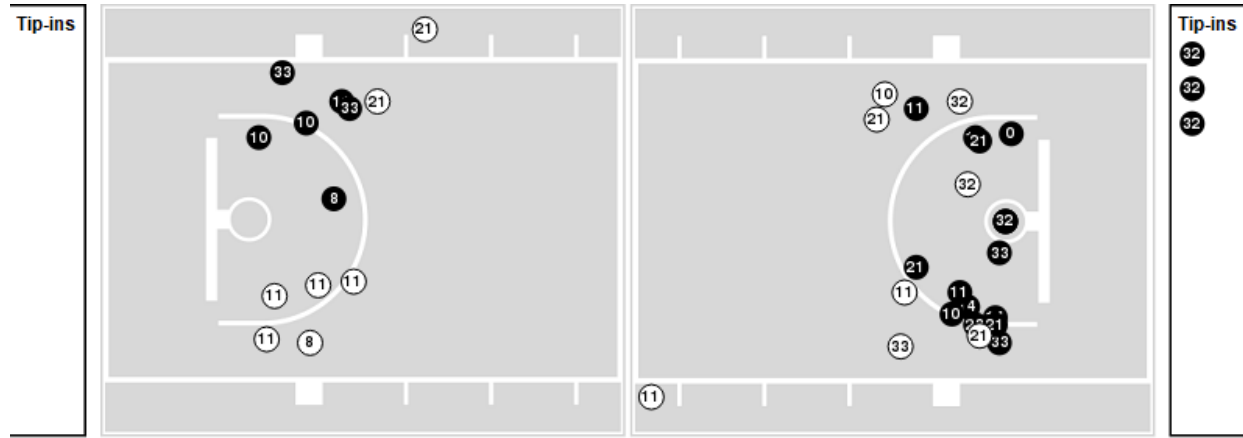

Blow Up Chart

● Made   ○ Missed   N - Player Number

West Virginia	M/A	%
Field Goals	32/59	54
2 Points	23/41	56
3 Points	9/18	50
Free Throws	12/15	80

West Virginia	M/A	%
Points in the Paint	44 (22 / 35)	63
Fast Break Points	11 (8/9)	89
Second Chance Points	14 (8/10)	80
Effective FG%	62