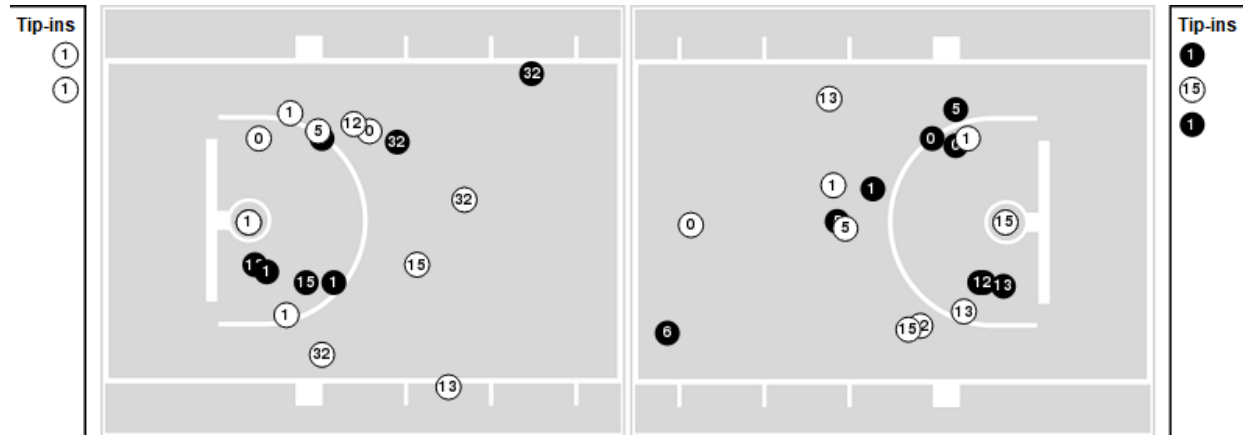

Blow Up Chart

● Made   ○ Missed   N - Player Number

Kansas	M/A	%
Field Goals	23/53	43
2 Points	18/40	45
3 Points	5/13	38
Free Throws	9/19	47

Kansas	M/A	%
Points in the Paint	36 (18 / 38)	47
Fast Break Points	9 (5/7)	71
Second Chance Points	6 (3/8)	38
Effective FG%	48