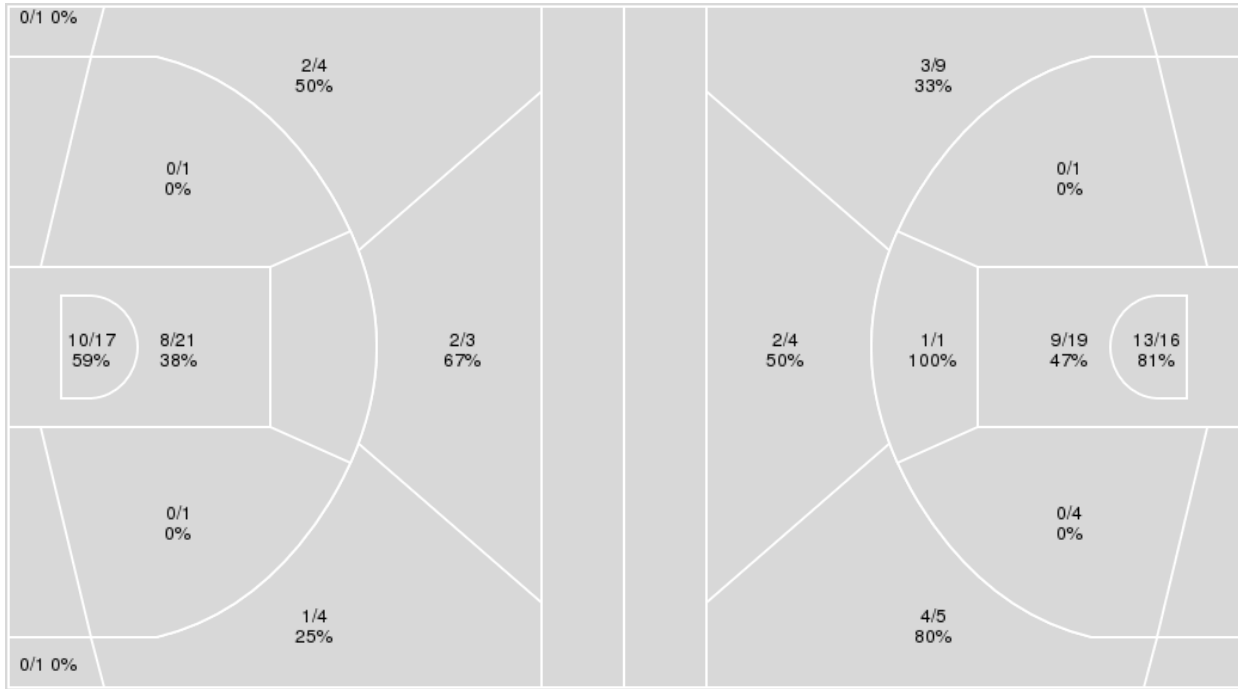

West Virginia at Kansas

12/30/23 Allen Fieldhouse, Lawrence
2023-24 Women's Basketball

Officials: Scott Yarbrough, Kim Hobbs, Nick Marshall

{ Players => 0, 1, 5, 6, 7, 12, 13, 14, 15, 23, 25, 32, 33; } FG Types => All; Results => All;

{ Players => 00, 5, 8, 10, 11, 13, 14, 21, 22, 23, 24, 32, 33; } FG Types => All; Results => All;

Kansas

West Virginia

Kansas	M/A	%
Field Goals	23/53	43
2 Points	18/40	45
3 Points	5/13	38
Free Throws	9/19	47

West Virginia	M/A	%
Field Goals	32/59	54
2 Points	23/41	56
3 Points	9/18	50
Free Throws	12/15	80