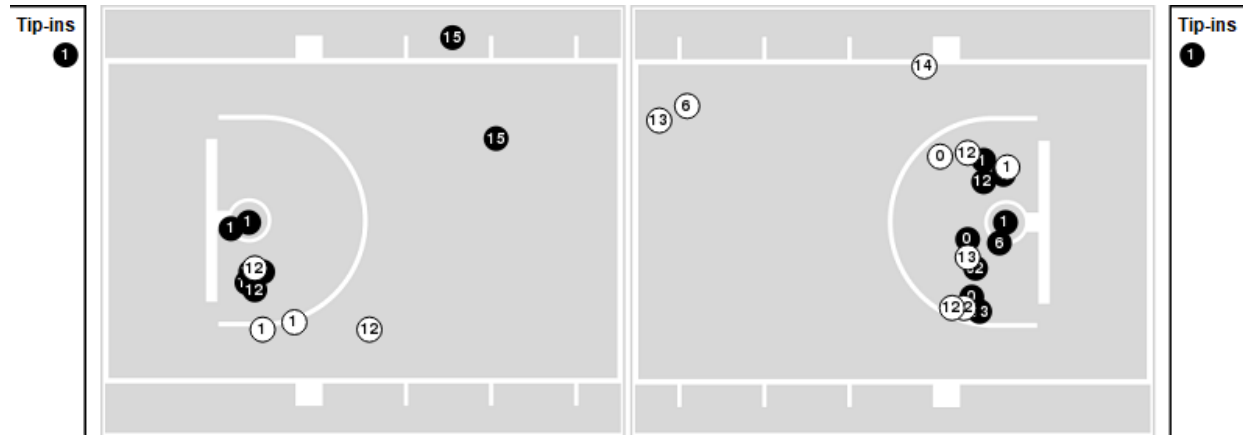

Officials: Felicia Grinter, Brian Hall, Tiara Cruse

Players => AllFG Types=>AllResults=>All

Kansas

All Field Goals

Blow Up Chart

● Made ○ Missed N - Player Number

Kansas	M/A	%
Field Goals	24/55	44
2 Points	18/34	53
3 Points	6/21	29
Free Throws	15/17	88