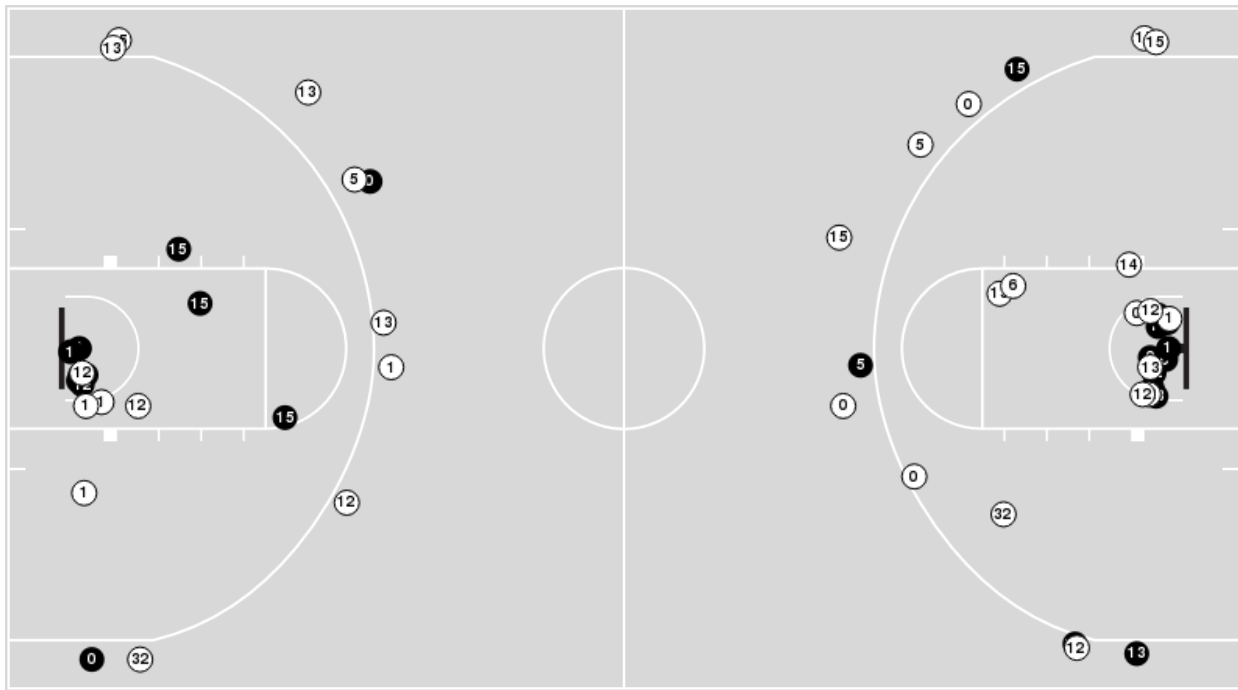

Nebraska at Kansas

12/20/23 Allen Fieldhouse, Lawrence
2023-24 Women's Basketball

Officials: Felicia Grinter, Brian Hall, Tiara Cruse

Players => AllFG Types=>AllResults=>All

Kansas

All Field Goals