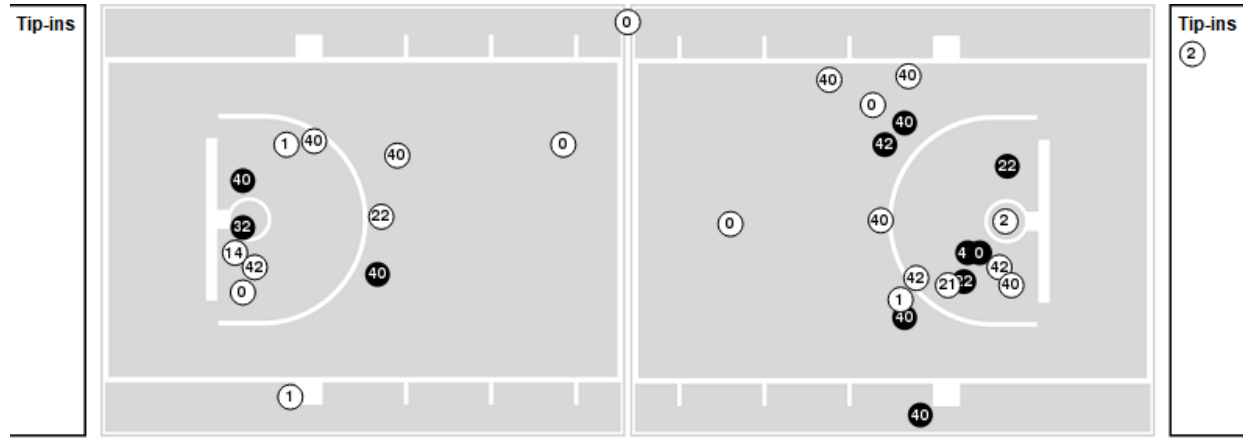

Nebraska at Kansas

12/20/23 Allen Fieldhouse, Lawrence
2023-24 Women's Basketball

Players => AllFG Types=>AllResults=>All

Nebraska

All Field Goals

Blow Up Chart

● Made ○ Missed N - Player Number

Nebraska	M/A	%
Field Goals	18/63	29
2 Points	13/39	33
3 Points	5/24	21
Free Throws	11/15	73