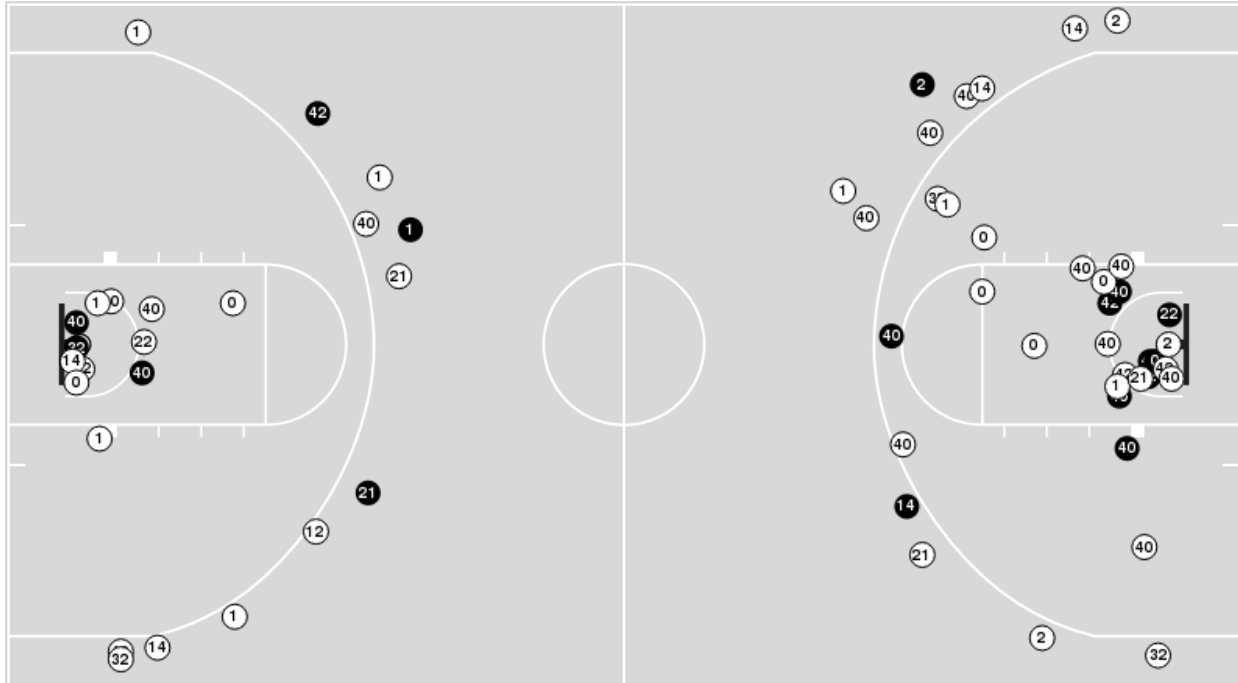

Nebraska at Kansas

12/20/23 Allen Fieldhouse, Lawrence
2023-24 Women's Basketball

Players => AllFG Types=>AllResults=>All

Nebraska

All Field Goals