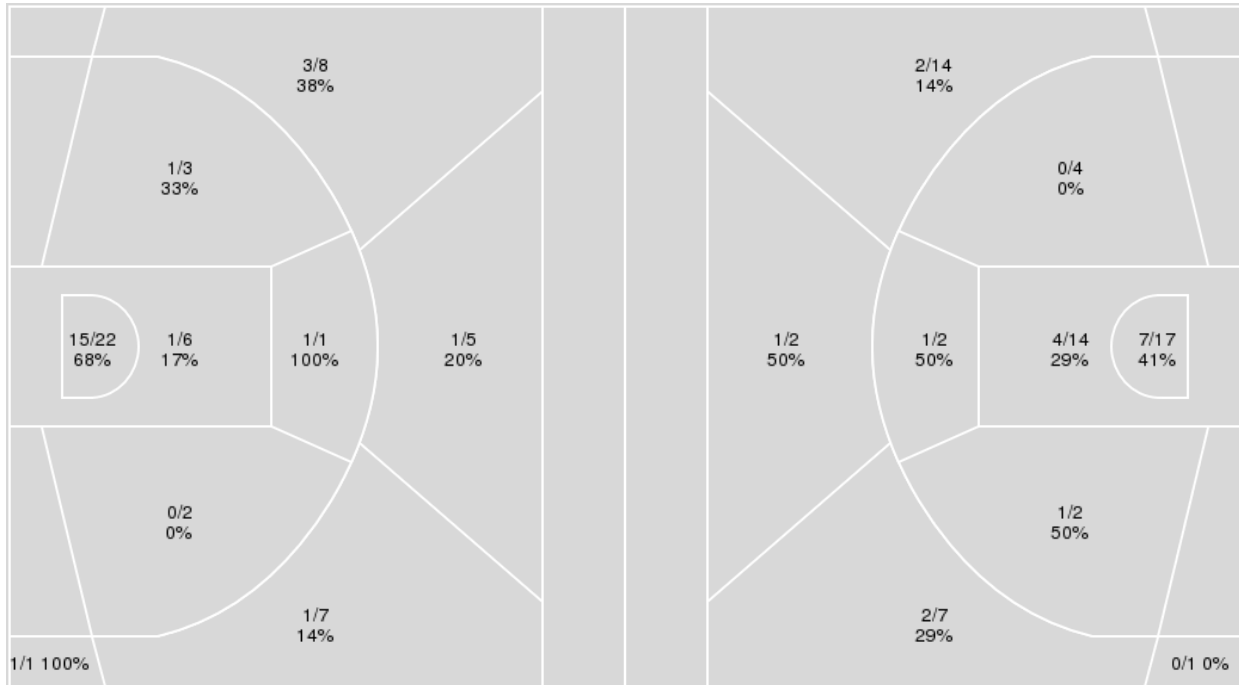

Nebraska at Kansas

12/20/23 Allen Fieldhouse, Lawrence
2023-24 Women's Basketball

Officials: Felicia Grinter, Brian Hall, Tiara Cruse

{ Players => All; } FG Types => All; Results => All;

{ Players => All; } FG Types => All; Results => All;

Kansas

Nebraska

Kansas	M/A	%
Field Goals	24/55	44
2 Points	18/34	53
3 Points	6/21	29
Free Throws	15/17	88

Nebraska	M/A	%
Field Goals	18/63	29
2 Points	13/39	33
3 Points	5/24	21
Free Throws	11/15	73