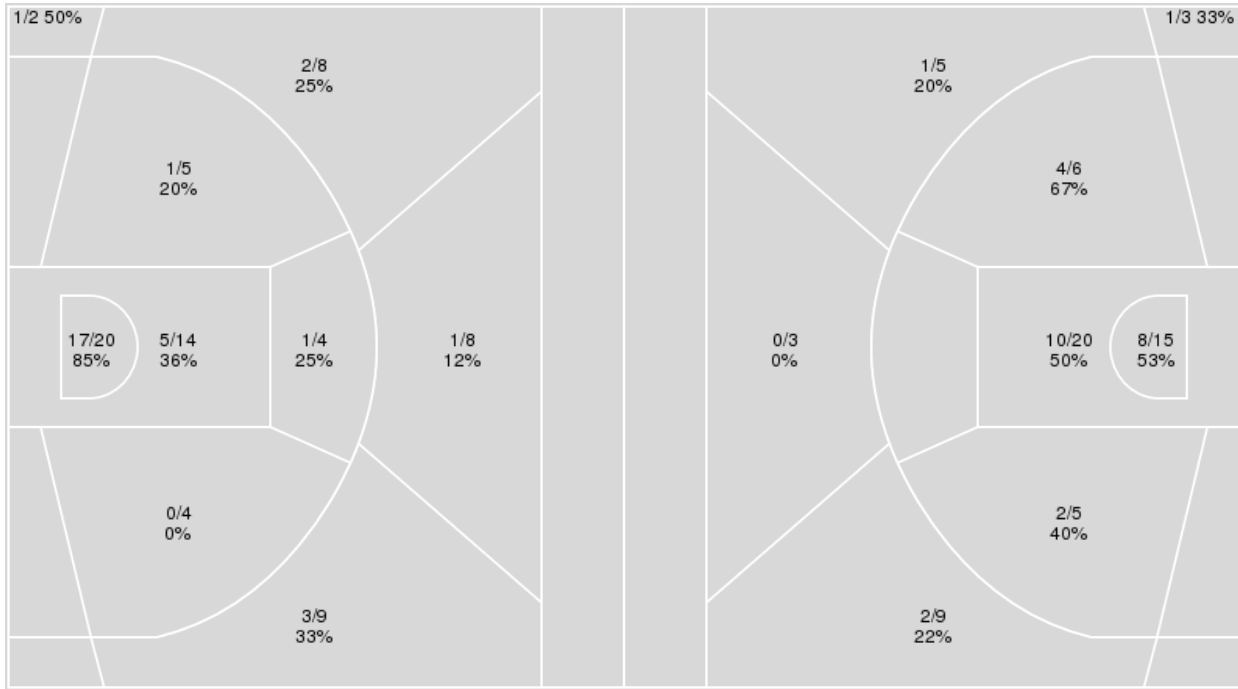

Wichita St. at Kansas

12/30/23 T-Mobile Center, Kansas City
2023-24 Men's Basketball

Officials: Pat Adams, Gerry Pollard, Marques Pettigrew

{ Players => 1, 3, 4, 5, 10, 11, 12, 13, 14, 15, 20, 22, 23, 24, 25, 41; }
FG Types => All; Results => All;

{ Players => 1, 3, 4, 5, 8, 10, 11, 12, 14, 15, 20, 21, 24, 55; } FG Types
=> All; Results => All;

Kansas

Wichita St.

Kansas	M/A	%
Field Goals	31/74	42
2 Points	24/47	51
3 Points	7/27	26
Free Throws	17/19	89

Wichita St.	M/A	%
Field Goals	28/66	42
2 Points	24/46	52
3 Points	4/20	20
Free Throws	7/14	50