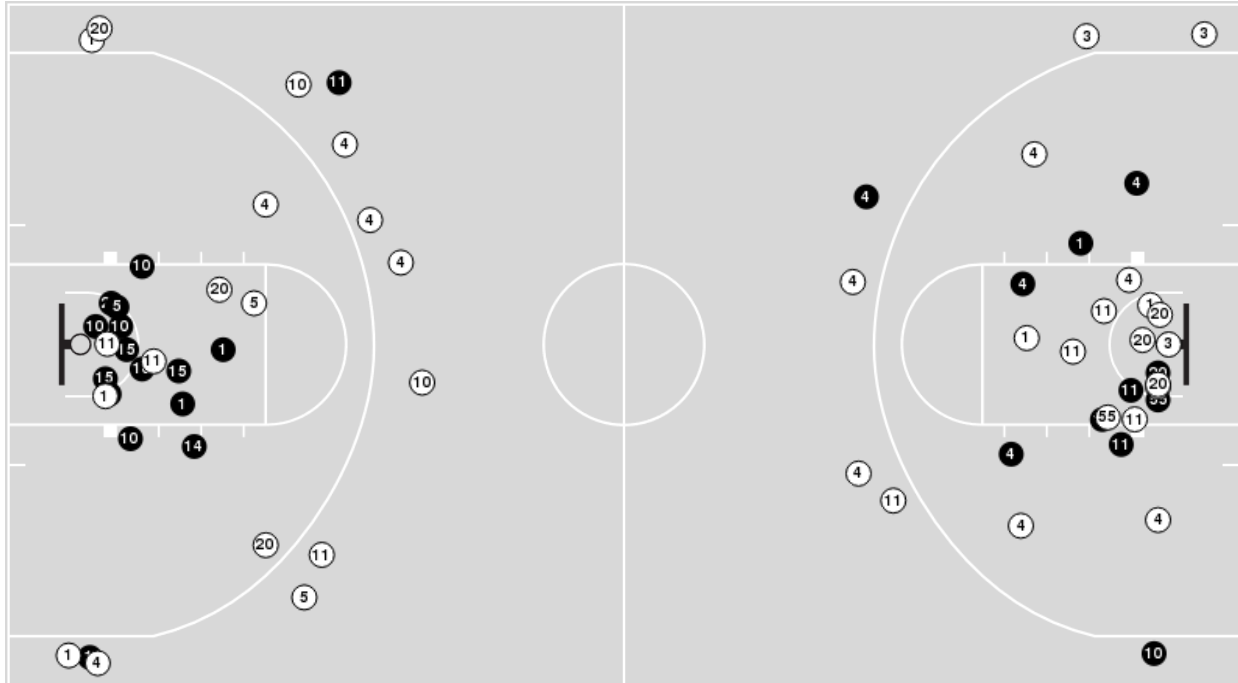

Officials: Pat Adams, Gerry Pollard, Marques Pettigrew

Players => 1, 3, 4, 5, 8, 10, 11, 12, 14, 15, 20, 21, 24, 55FG Types=>AllResults=>All

Wichita St.

All Field Goals