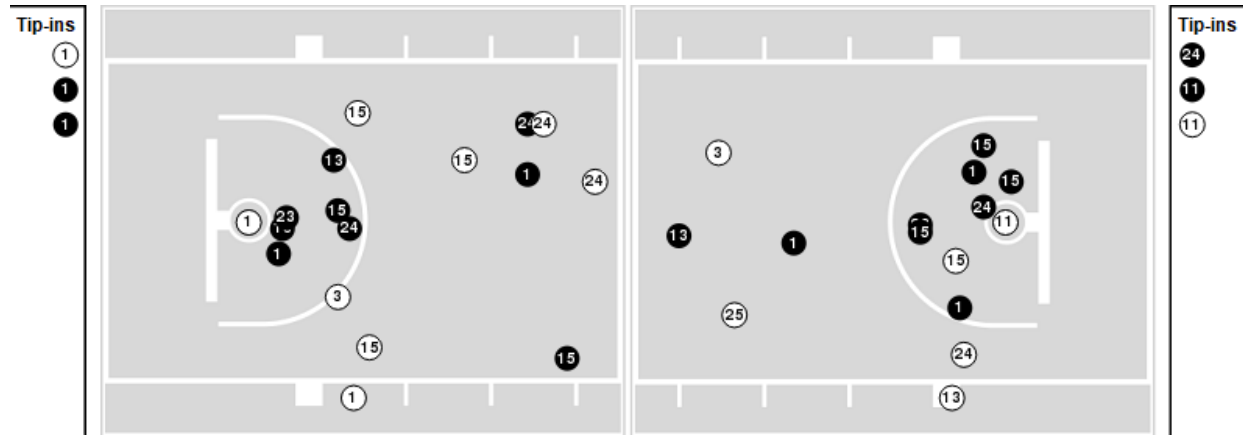

Blow Up Chart

● Made ○ Missed N - Player Number

Kansas	M/A	%
Field Goals	31/74	42
2 Points	24/47	51
3 Points	7/27	26
Free Throws	17/19	89

Kansas	M/A	%
Points in the Paint	44 (22 / 34)	65
Fast Break Points	14 (9/9)	100
Second Chance Points	10 (6/13)	46
Effective FG%	47