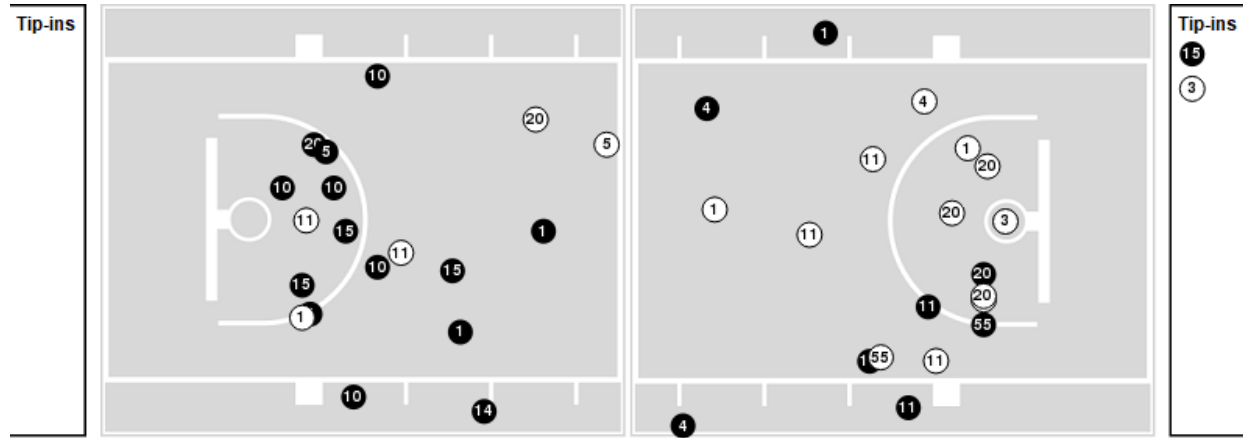

Officials: Pat Adams, Gerry Pollard, Marques Pettigrew

Players => 1, 3, 4, 5, 8, 10, 11, 12, 14, 15, 20, 21, 24, 55FG Types=>AllResults=>All

Wichita St.

All Field Goals

Blow Up Chart

● Made ○ Missed N - Player Number