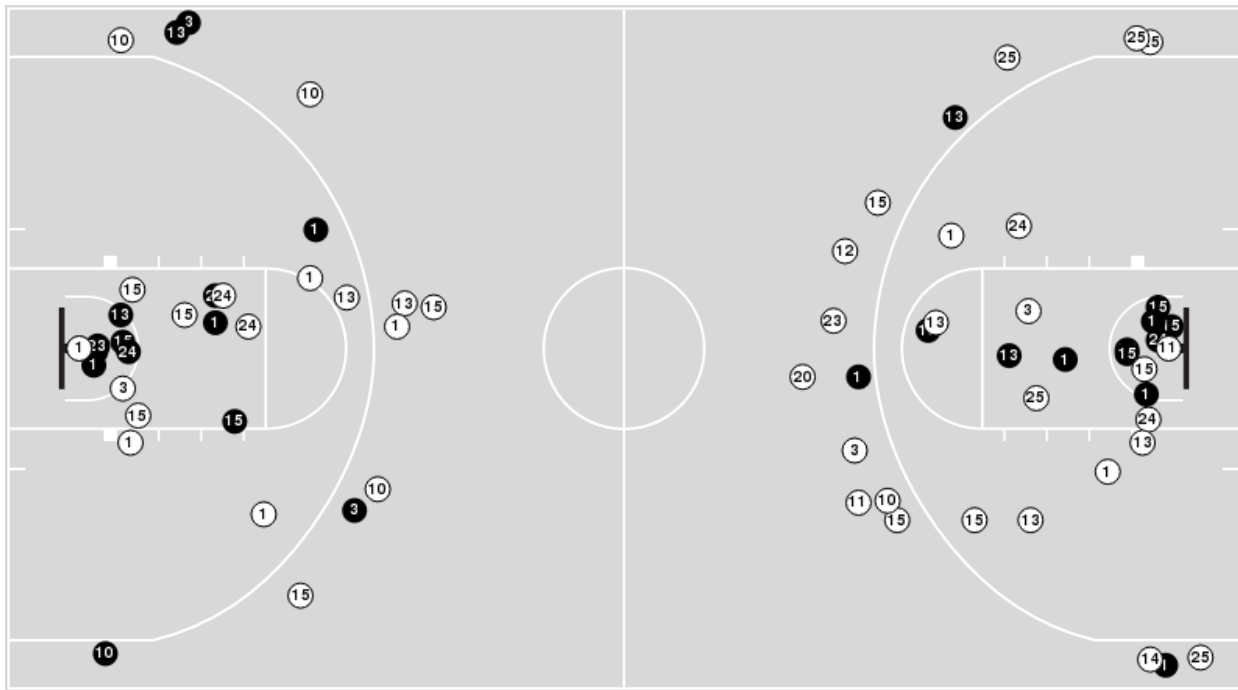

Players => 1, 3, 4, 5, 10, 11, 12, 13, 14, 15, 20, 22, 23, 24, 25, 41FG Types=>AllResults=>All

Kansas

All Field Goals