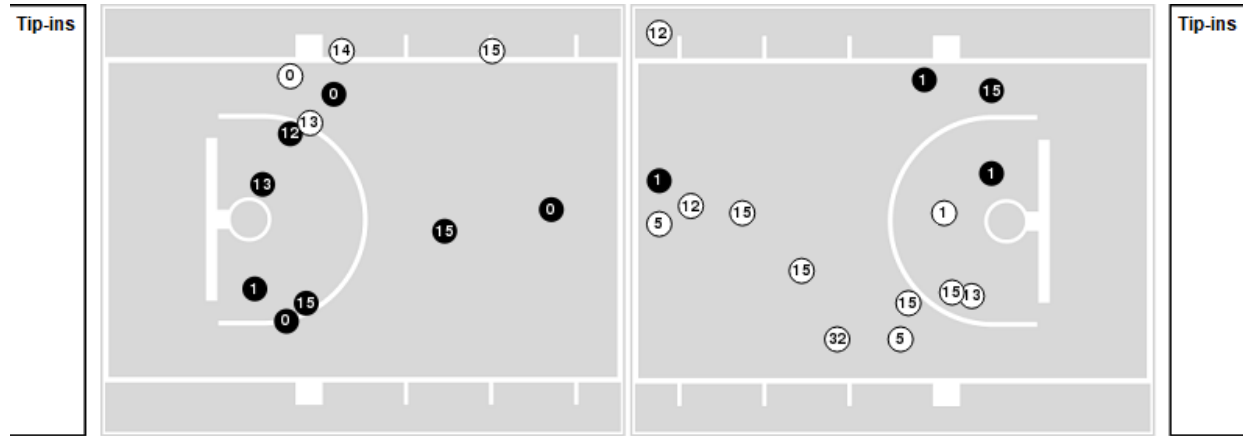

Blow Up Chart

N Made   **O** Missed   **N** - Player Number

Kansas	M/A	%
Field Goals	23/61	38
2 Points	15/36	42
3 Points	8/25	32
Free Throws	7/11	64

Kansas	M/A	%
Points in the Paint	24 (12 / 24)	50
Fast Break Points	7 (4/4)	100
Second Chance Points	5 (2/6)	33
Effective FG%	44