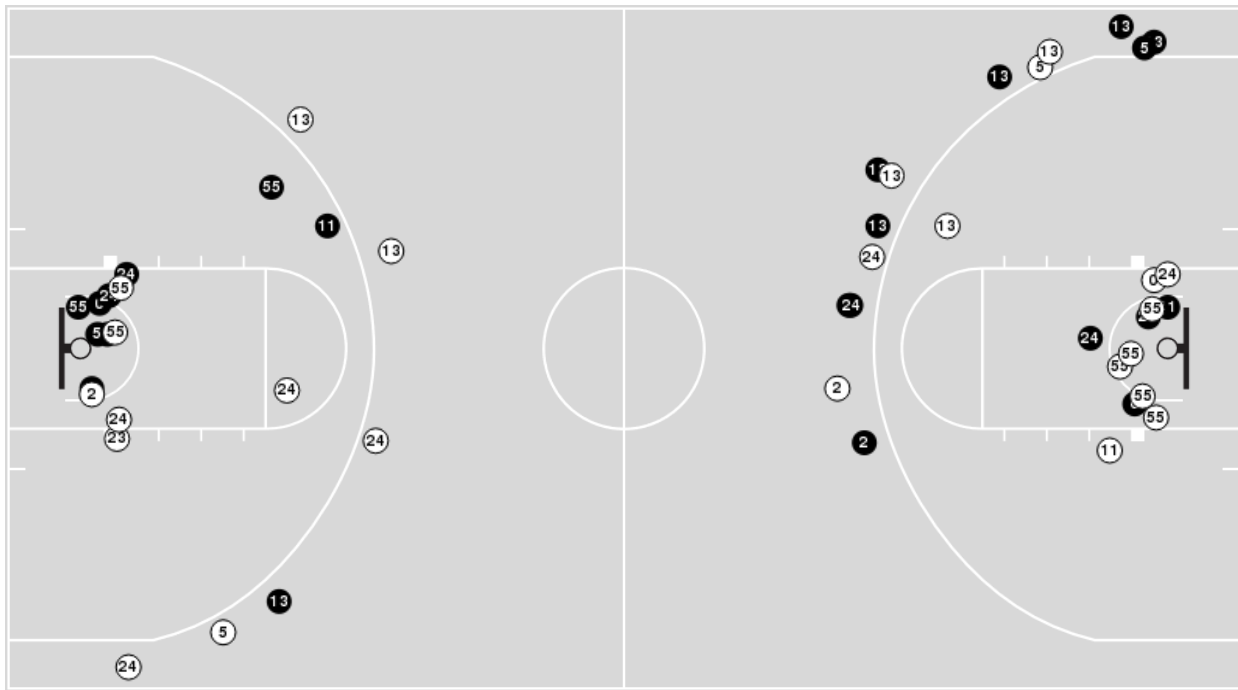

**Officials:** Dee Kantner, Michael McConnell, Brian Garland

Players => 0, 1, 2, 3, 4, 5, 11, 12, 13, 15, 23, 24, 55 FG Types=>All Results=>All

**Iowa State**

**All Field Goals**

**Blow Up Chart**

● Made ○ Missed N - Player Number