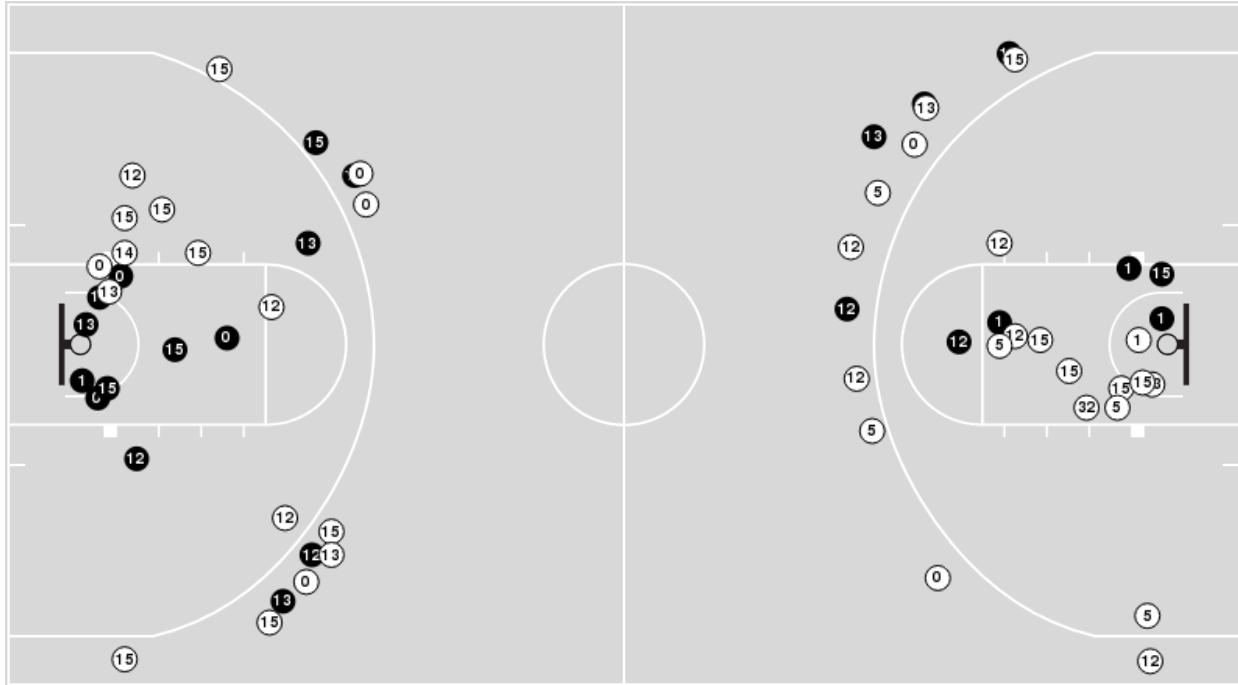

Officials: Dee Kantner, Michael McConnell, Brian Garland

Players => 0, 1, 5, 6, 7, 12, 13, 14, 15, 23, 25, 32, 33 FG Types=>All Results=>All

Kansas

All Field Goals