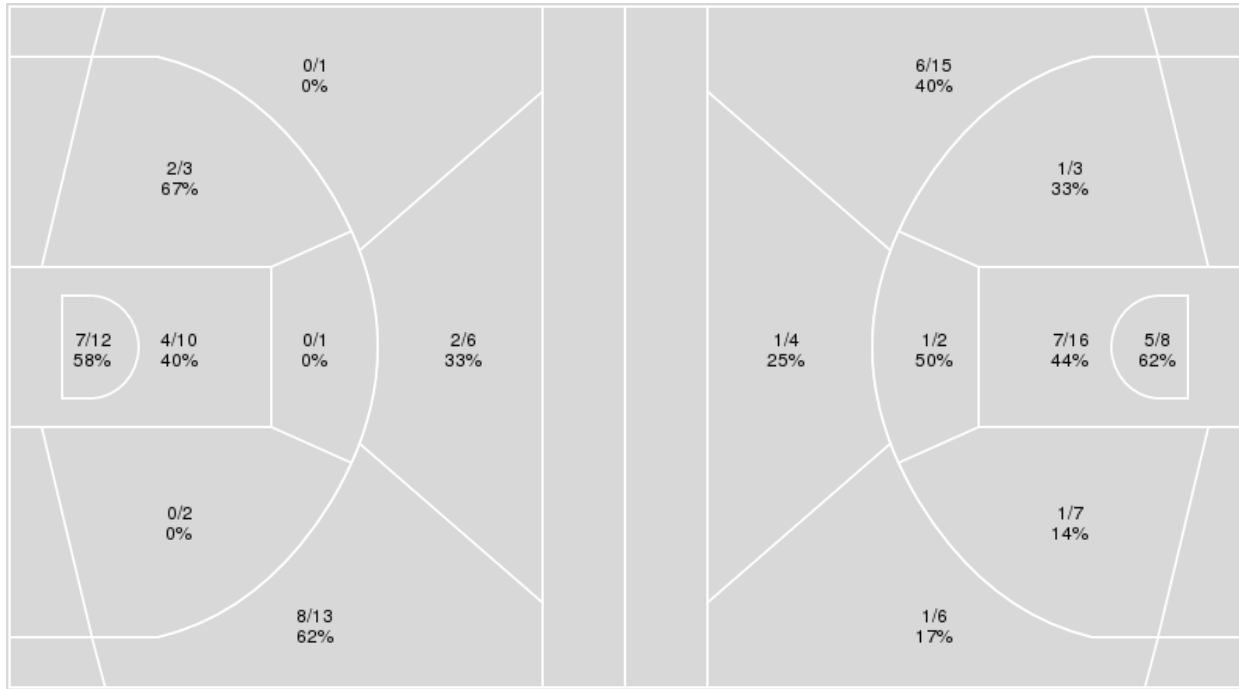

Officials: Dee Kantner, Michael McConnell, Brian Garland

{ Players => 0, 1, 2, 3, 4, 5, 11, 12, 13, 15, 23, 24, 55; } FG Types => All; Results => All;

{ Players => 0, 1, 5, 6, 7, 12, 13, 14, 15, 23, 25, 32, 33; } FG Types => All; Results => All;

Iowa State

Kansas

Iowa State	M/A	%
Field Goals	23/48	48
2 Points	13/28	46
3 Points	10/20	50
Free Throws	13/22	59

Kansas	M/A	%
Field Goals	23/61	38
2 Points	15/36	42
3 Points	8/25	32
Free Throws	7/11	64