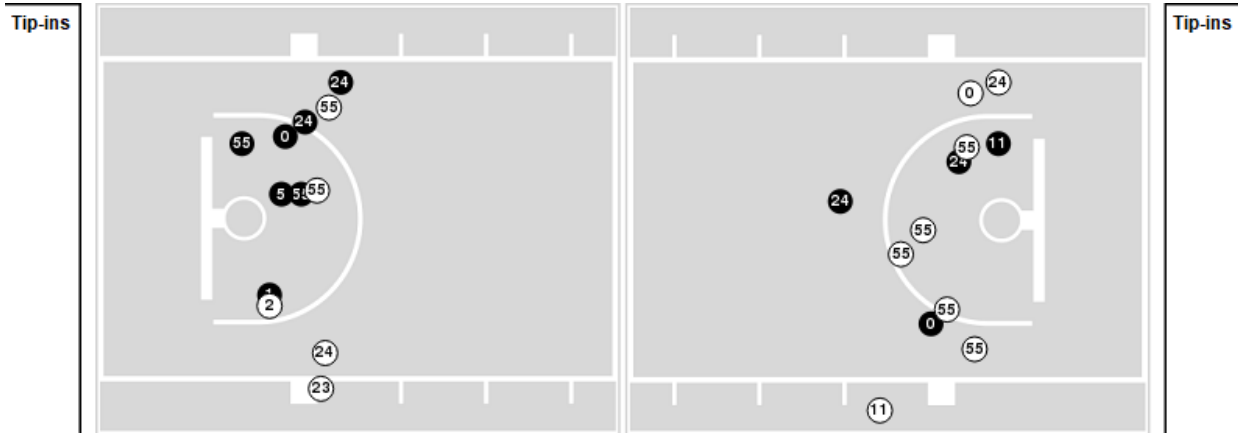

**Officials:** Dee Kantner, Michael McConnell, Brian Garland

Players => 0, 1, 2, 3, 4, 5, 11, 12, 13, 15, 23, 24, 55 FG Types=>All Results=>All

**Iowa State**

**All Field Goals**

**Blow Up Chart**

● Made ○ Missed N - Player Number