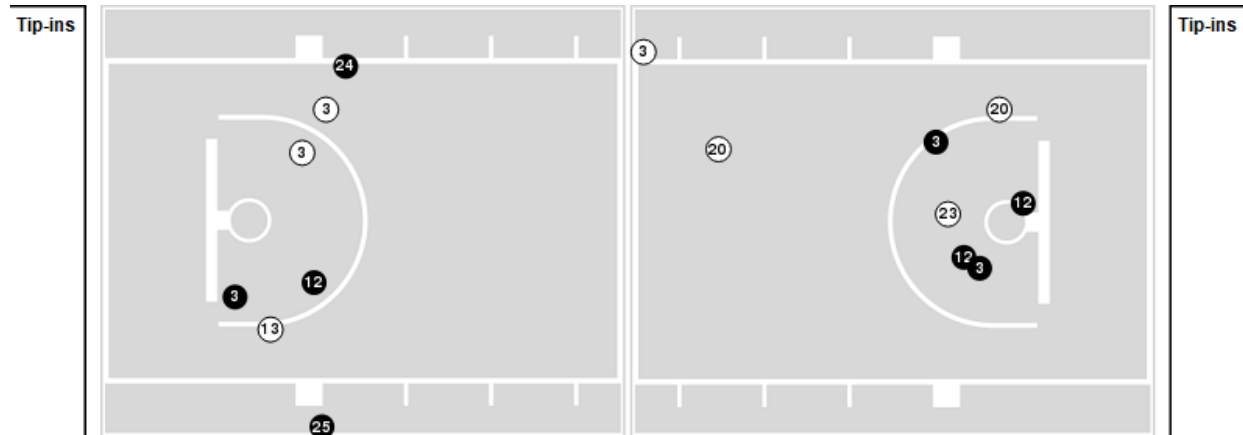

Blow Up Chart

● Made ○ Missed N - Player Number

Texas Tech	M/A	%
Field Goals	21/52	40
2 Points	10/24	42
3 Points	11/28	39
Free Throws	20/21	95

Texas Tech	M/A	%
Points in the Paint	12 (6 / 12)	50
Fast Break Points	4 (4/4)	100
Second Chance Points	7 (3/6)	50
Effective FG%	51