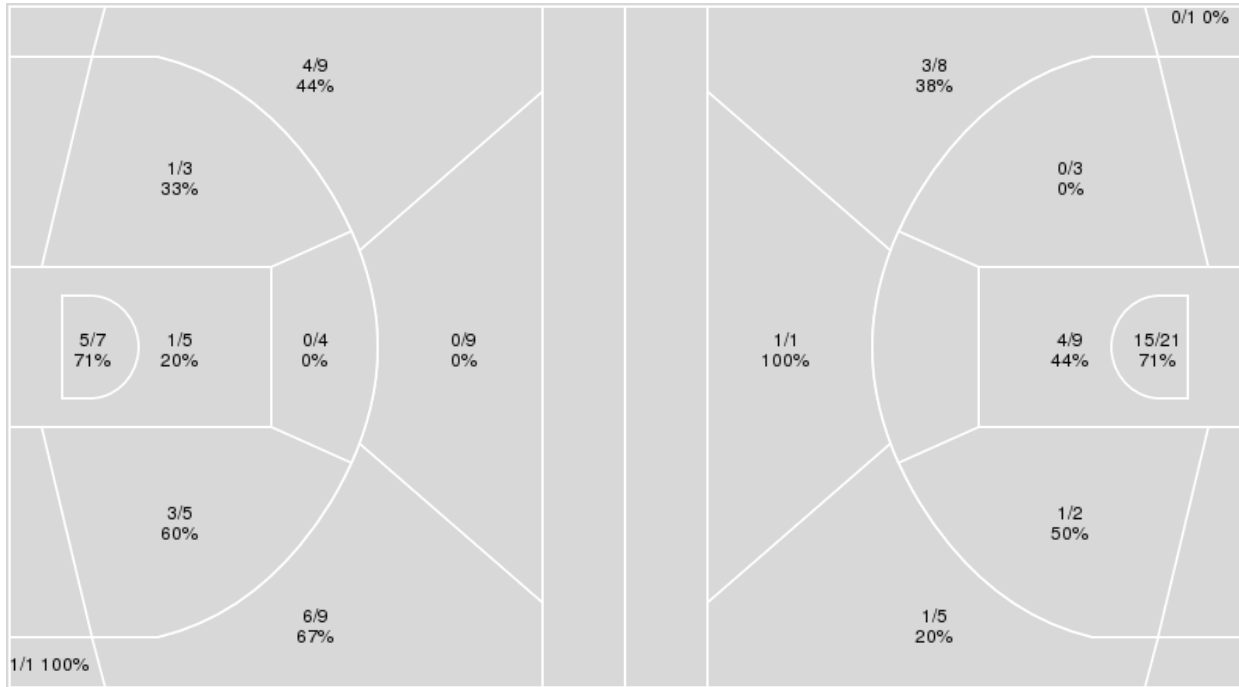

Kansas at Texas Tech

01/06/24 United Supermarkets Arena, Lubbock, Texas
2023-24 Women's Basketball

Game Time: 2:00 PM
Game Duration: 2:00
Attendance: 5,747

Officials: Nykesha Thompson, Tiffany Bird, Bill Larance

{ Players => 1, 2, 3, 4, 5, 10, 11, 12, 13, 20, 23, 24, 25, 30, 42; } FG
Types => All; Results => All;

{ Players => All; } FG Types => All; Results => All;

Texas Tech

Kansas

Texas Tech	M/A	%
Field Goals	21/52	40
2 Points	10/24	42
3 Points	11/28	39
Free Throws	20/21	95

Kansas	M/A	%
Field Goals	25/50	50
2 Points	20/35	57
3 Points	5/15	33
Free Throws	9/13	69