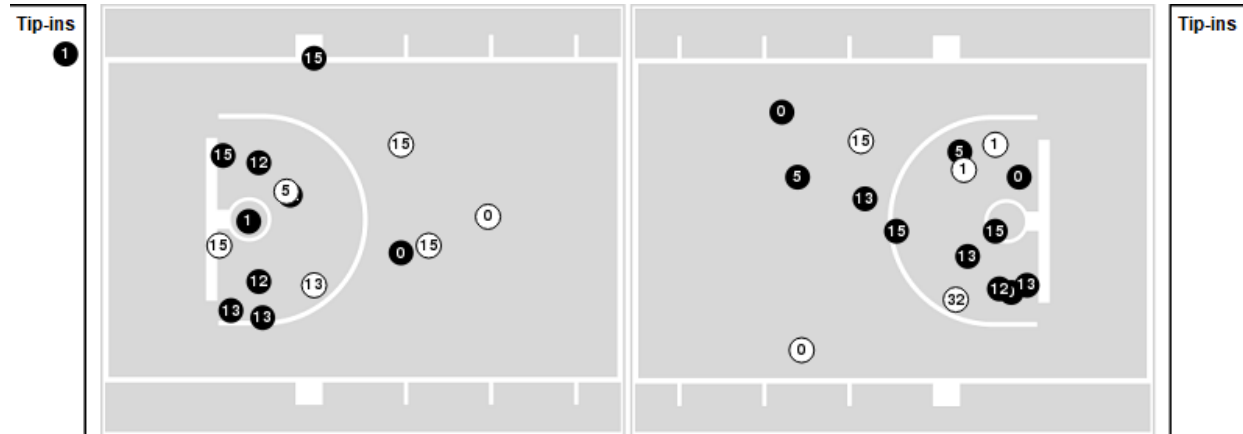

Blow Up Chart

● Made   ○ Missed   N - Player Number

Kansas	M/A	%
Field Goals	25/50	50
2 Points	20/35	57
3 Points	5/15	33
Free Throws	9/13	69

Kansas	M/A	%
Points in the Paint	38 (19 / 30)	63
Fast Break Points	7 (5/8)	62
Second Chance Points	6 (4/4)	100
Effective FG%	55