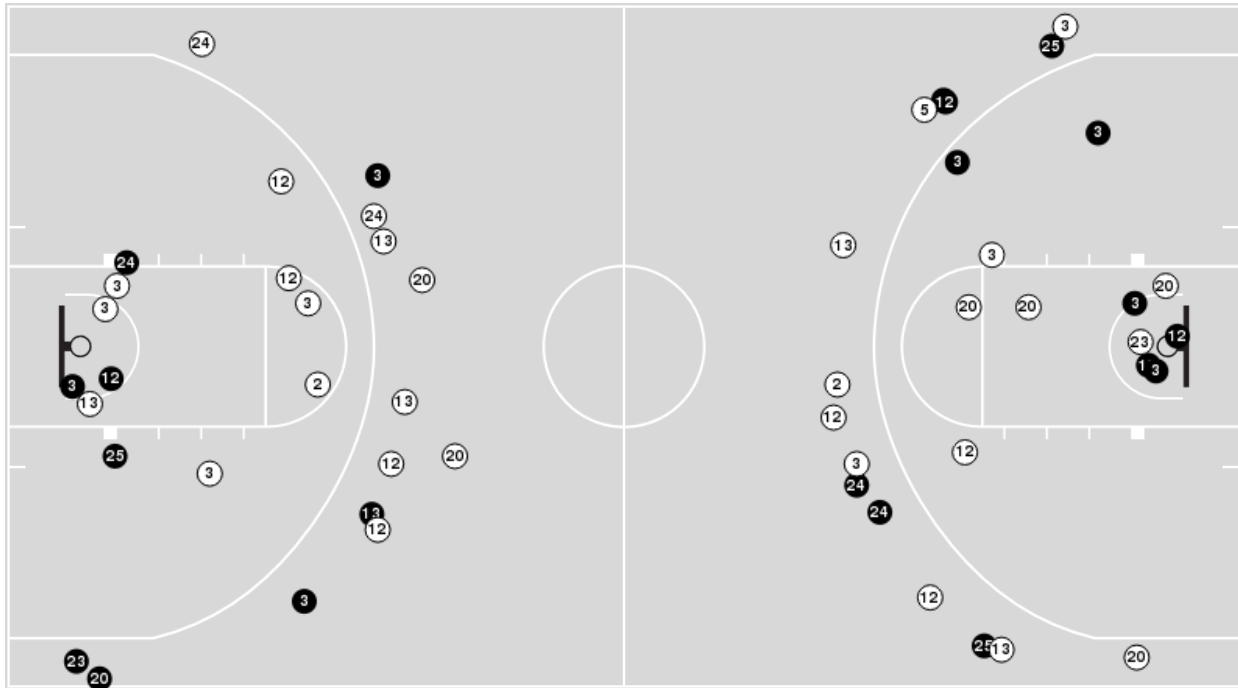

Officials: Nykesha Thompson, Tiffany Bird, Bill Larance

Players => 1, 2, 3, 4, 5, 10, 11, 12, 13, 20, 23, 24, 25, 30, 42FG Types=>AllResults=>All

Texas Tech

All Field Goals