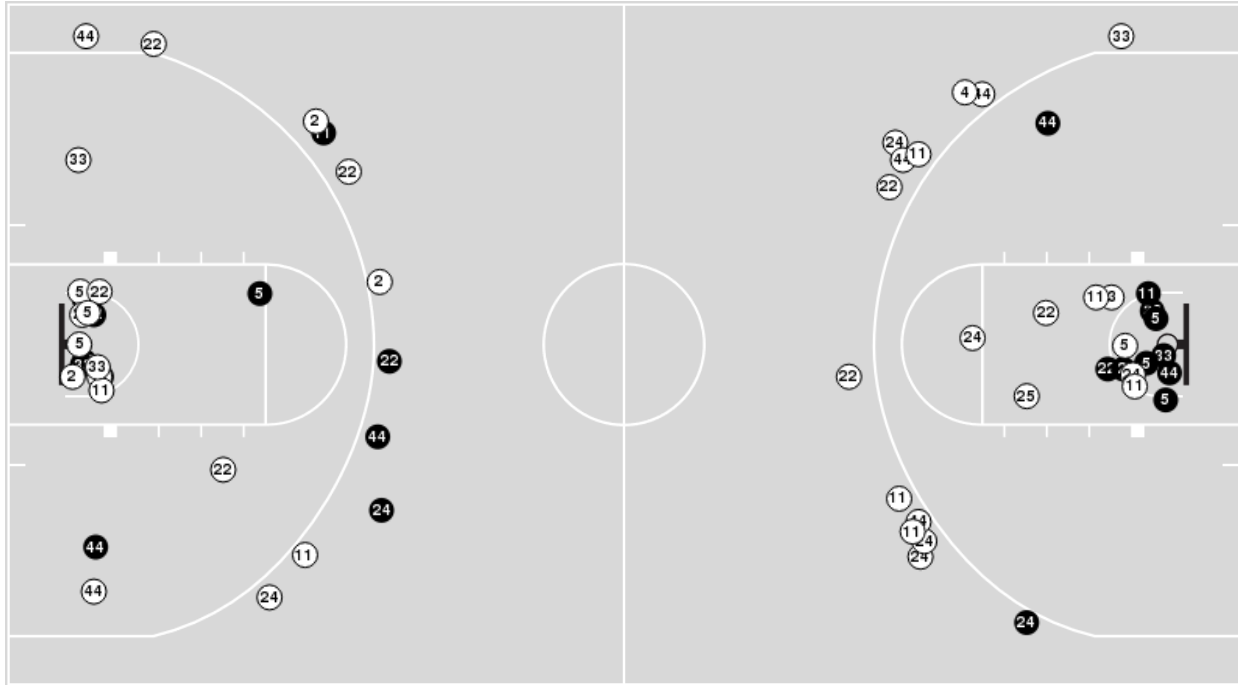

Baylor at Kansas

01/10/24 Allen Fieldhouse, Lawrence
2023-24 Women's Basketball

Game Time: 6:32 PM
Game Duration: 1:54
Attendance: 2,971

Officials: Felicia Grinter, Kevin Pethtel, Eric Brewton

Players => AllFG Types=>AllResults=>All

Baylor

All Field Goals