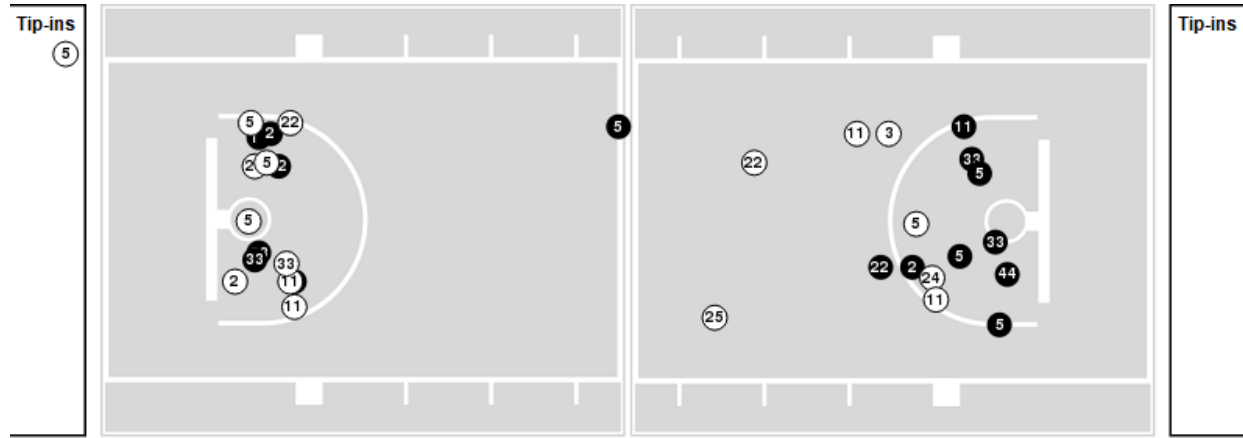

Blow Up Chart

● Made   ○ Missed   N - Player Number

Baylor	M/A	%
Field Goals	23/63	37
2 Points	18/38	47
3 Points	5/25	20
Free Throws	15/17	88

Baylor	M/A	%
Points in the Paint	32 (16 / 32)	50
Fast Break Points	6 (3/4)	75
Second Chance Points	11 (7/10)	70
Effective FG%	40