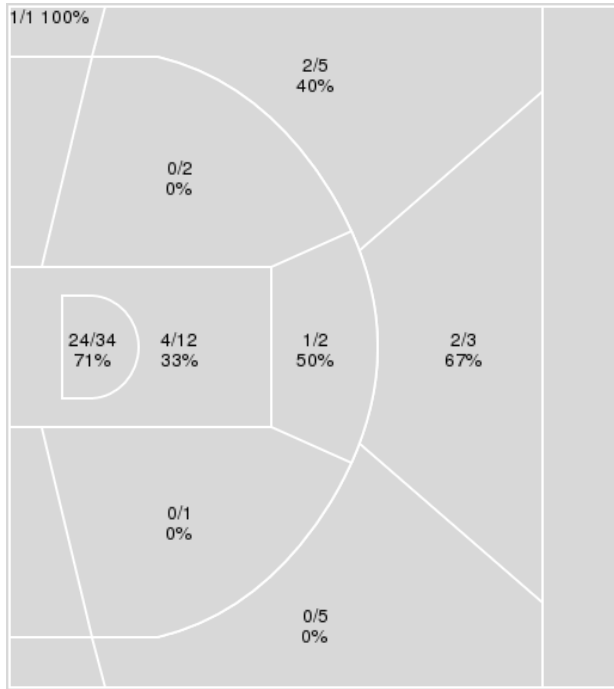

Baylor at Kansas

01/10/24 Allen Fieldhouse, Lawrence
2023-24 Women's Basketball

Game Time: 6:32 PM
Game Duration: 1:54
Attendance: 2,971

Officials: Felicia Grinter, Kevin Pethtel, Eric Brewton

{ Players => 0, 1, 5, 6, 7, 12, 13, 14, 15, 23, 25, 32, 33; } FG Types => All; Results => All;
All; Results => All;

Kansas