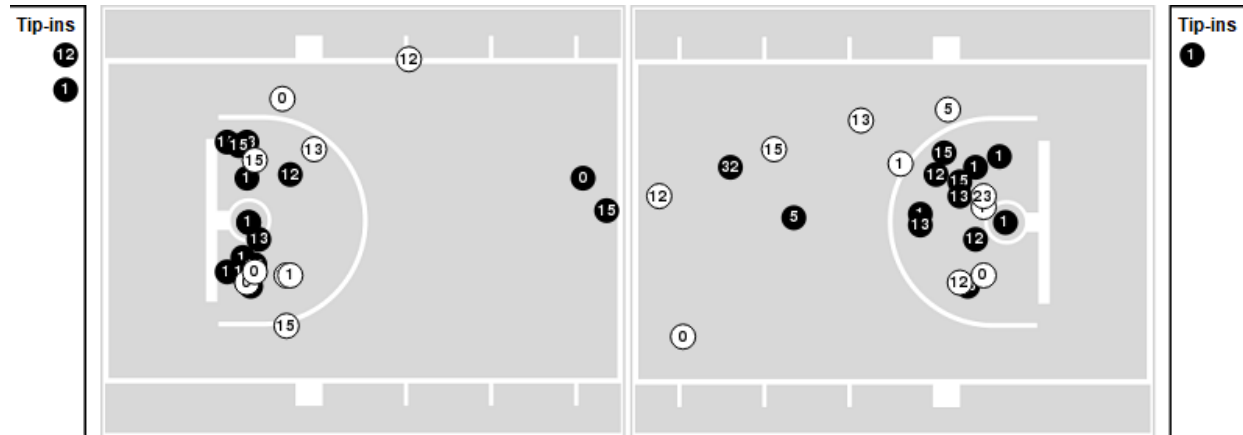

Blow Up Chart

● Made ○ Missed N - Player Number

Kansas	M/A	%
Field Goals	34/65	52
2 Points	29/51	57
3 Points	5/14	36
Free Throws	14/26	54

Kansas	M/A	%
Points in the Paint	56 (28 / 46)	61
Fast Break Points	10 (5/6)	83
Second Chance Points	26 (14/22)	64
Effective FG%	56