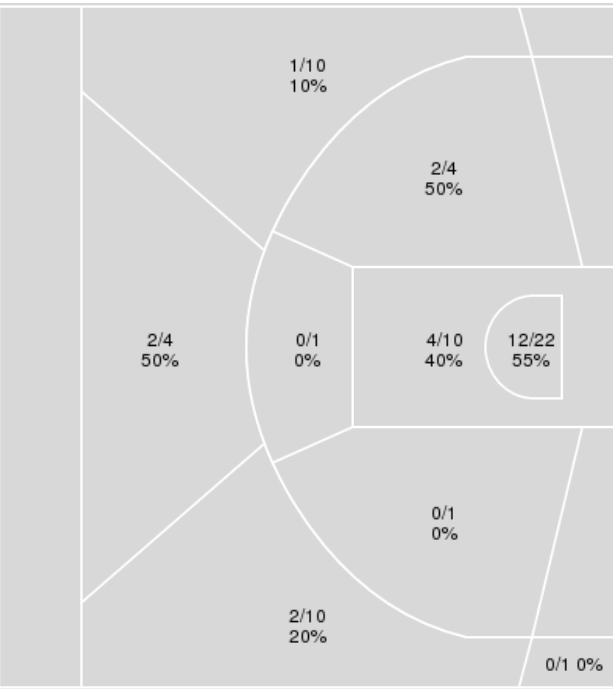

Baylor

Kansas	M/A	%
Field Goals	34/65	52
2 Points	29/51	57
3 Points	5/14	36
Free Throws	14/26	54

Baylor	M/A	%
Field Goals	23/63	37
2 Points	18/38	47
3 Points	5/25	20
Free Throws	15/17	88