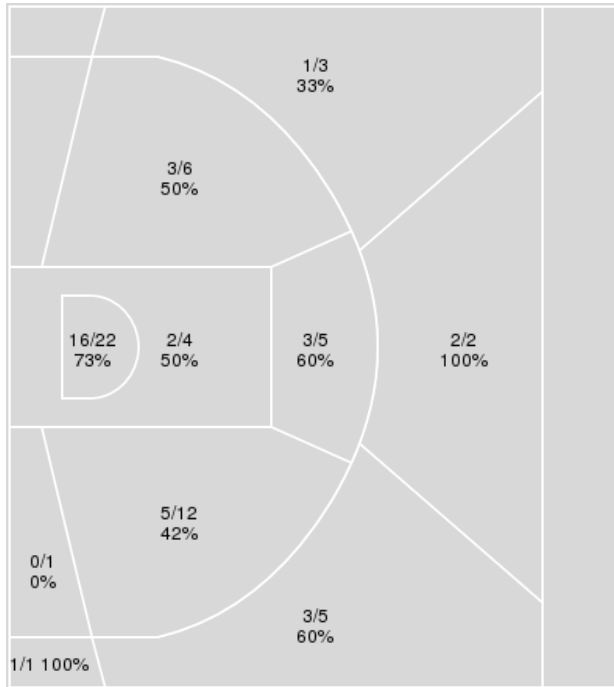

Kansas at Texas

01/16/24 Moody Center, Austin
2023-24 Women's Basketball

Game Time: 7:00 PM
Game Duration: 2:02
Attendance: 4,837

Officials: Jesse Dickerson, Tiara Cruse, Demoya Pugh

{ Players => 2, 3, 5, 8, 10, 13, 14, 20, 21, 23, 25, 32, 35, 44, 50; } FG Types => All; Results => All;

{ Players => 0, 1, 5, 6, 7, 12, 13, 14, 15, 23, 25, 32, 33; } FG Types => All; Results => All;

Texas