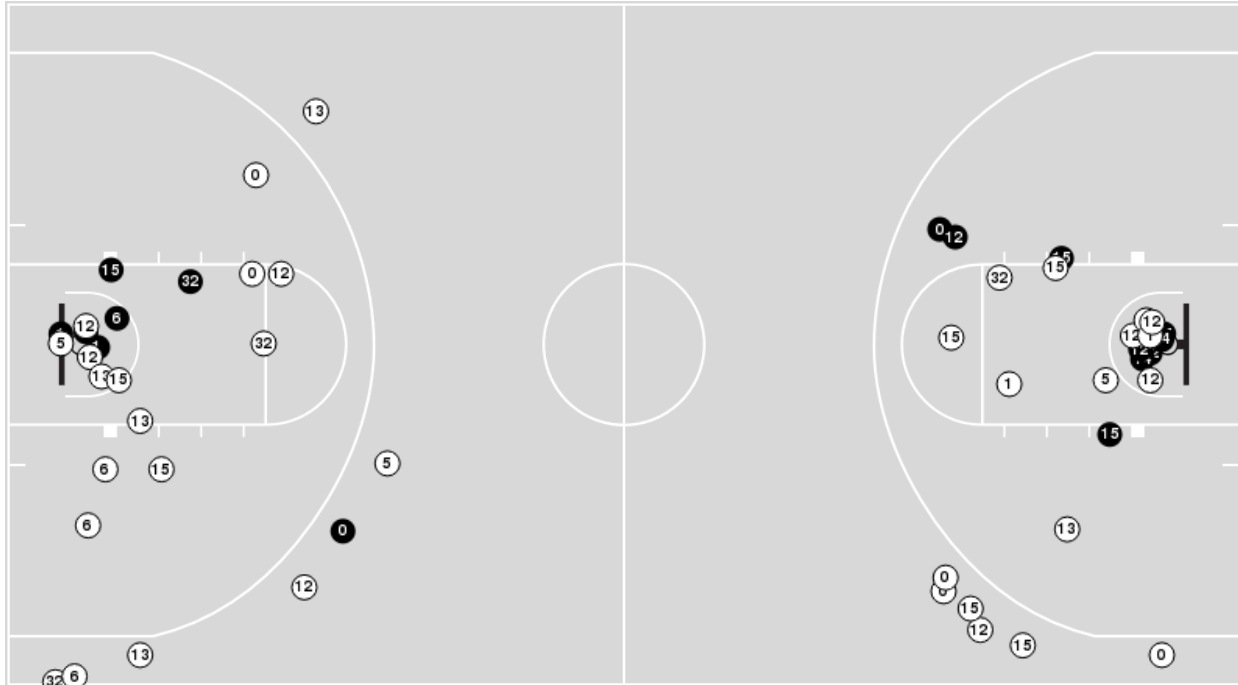

Kansas at Texas

01/16/24 Moody Center, Austin
2023-24 Women's Basketball

Game Time: 7:00 PM
Game Duration: 2:02
Attendance: 4,837

Officials: Jesse Dickerson, Tiara Cruse, Demoya Pugh

Players => 0, 1, 5, 6, 7, 12, 13, 14, 15, 23, 25, 32, 33 FG Types=>All Results=>All

Kansas

All Field Goals