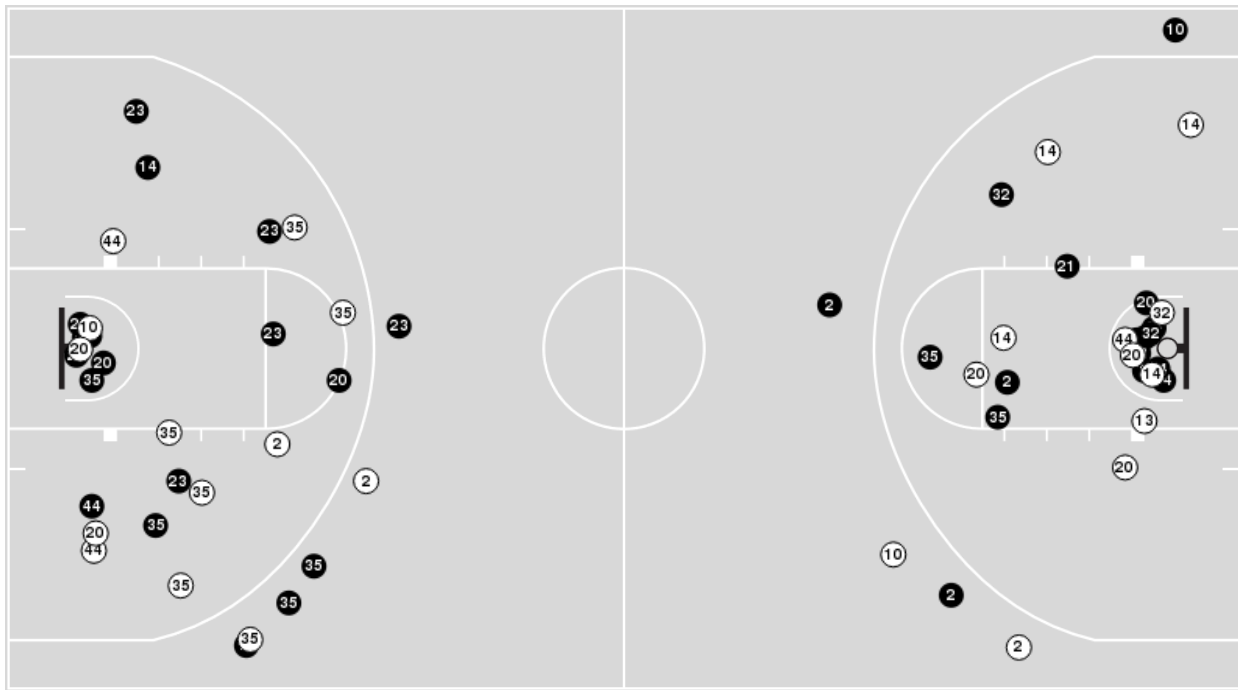

Kansas at Texas

01/16/24 Moody Center, Austin
2023-24 Women's Basketball

Game Time: 7:00 PM
Game Duration: 2:02
Attendance: 4,837

Officials: Jesse Dickerson, Tiara Cruse, Demoya Pugh

Players => 2, 3, 5, 8, 10, 13, 14, 20, 21, 23, 25, 32, 35, 44, 50FG Types=>AllResults=>All

Texas

All Field Goals