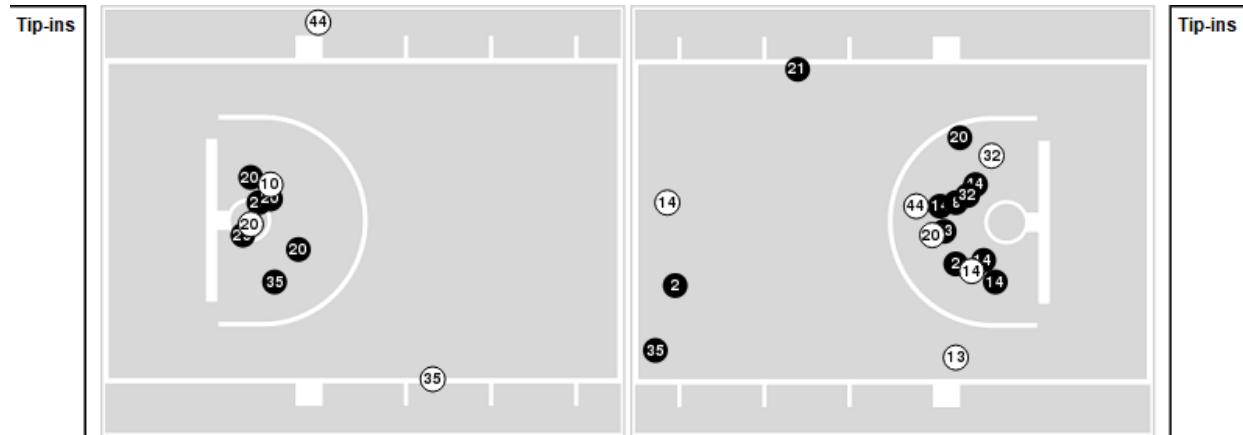

Blow Up Chart

● Made ○ Missed N - Player Number

Texas	M/A	%
Field Goals	36/61	59
2 Points	29/50	58
3 Points	7/11	64
Free Throws	12/20	60

Texas	M/A	%
Points in the Paint	36 (18 / 26)	69
Fast Break Points	16 (8/8)	100
Second Chance Points	18 (10/13)	77
Effective FG%	65