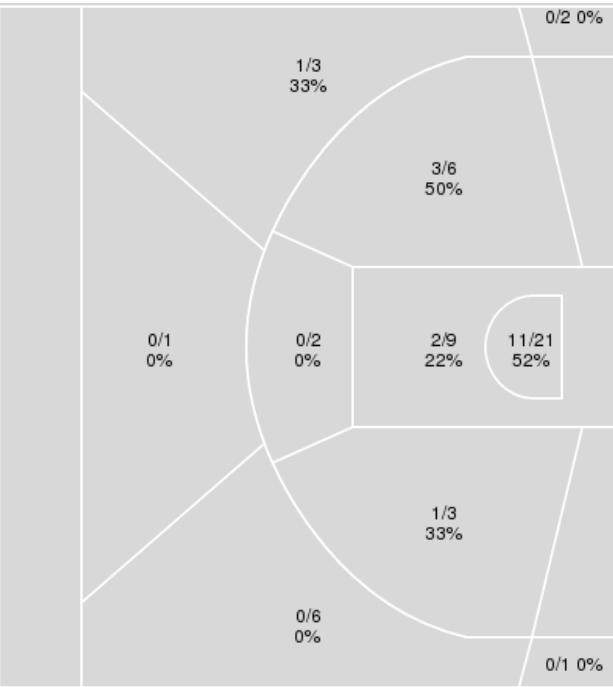

Kansas

Texas	M/A	%
Field Goals	36/61	59
2 Points	29/50	58
3 Points	7/11	64
Free Throws	12/20	60

Kansas	M/A	%
Field Goals	18/54	33
2 Points	17/41	41
3 Points	1/13	8
Free Throws	19/23	83