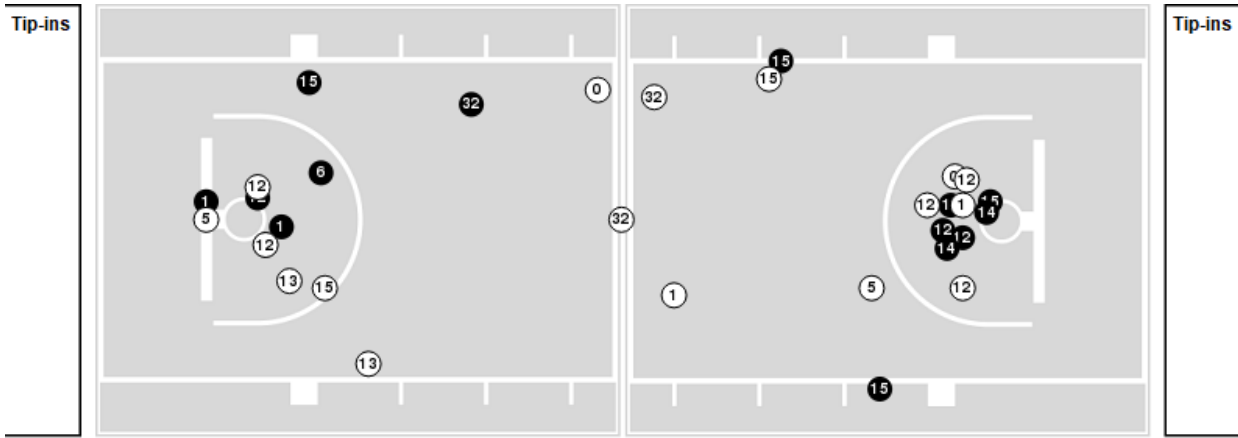

Blow Up Chart

● Made ○ Missed N - Player Number

Kansas	M/A	%
Field Goals	18/54	33
2 Points	17/41	41
3 Points	1/13	8
Free Throws	19/23	83

Kansas	M/A	%
Points in the Paint	26 (13 / 30)	43
Fast Break Points	6 (3/3)	100
Second Chance Points	9 (7/14)	50
Effective FG%	34