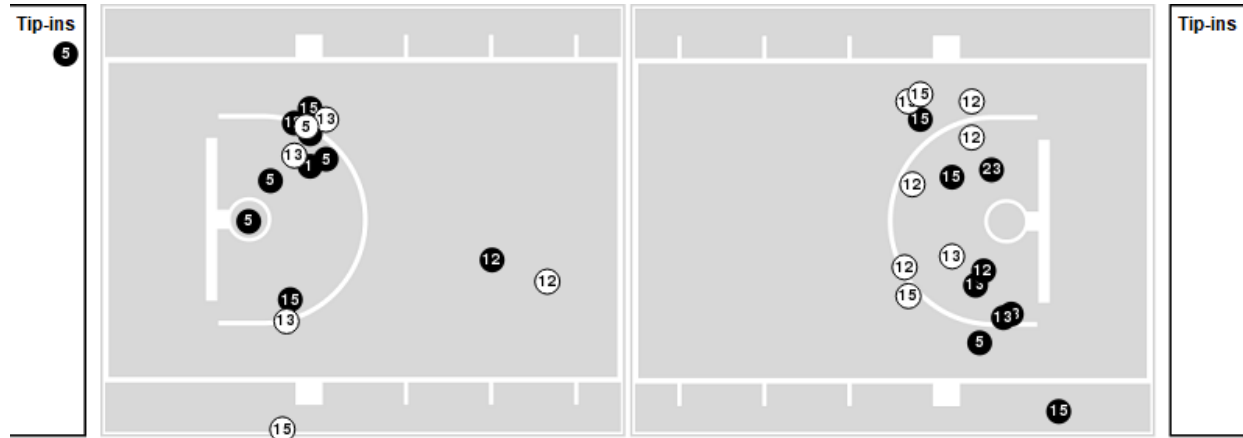

Blow Up Chart

● Made ○ Missed N - Player Number

Kansas	M/A	%
Field Goals	22/53	42
2 Points	20/38	53
3 Points	2/15	13
Free Throws	12/20	60

Kansas	M/A	%
Points in the Paint	36 (18 / 31)	58
Fast Break Points	1 (1/2)	50
Second Chance Points	9 (5/9)	56
Effective FG%	43