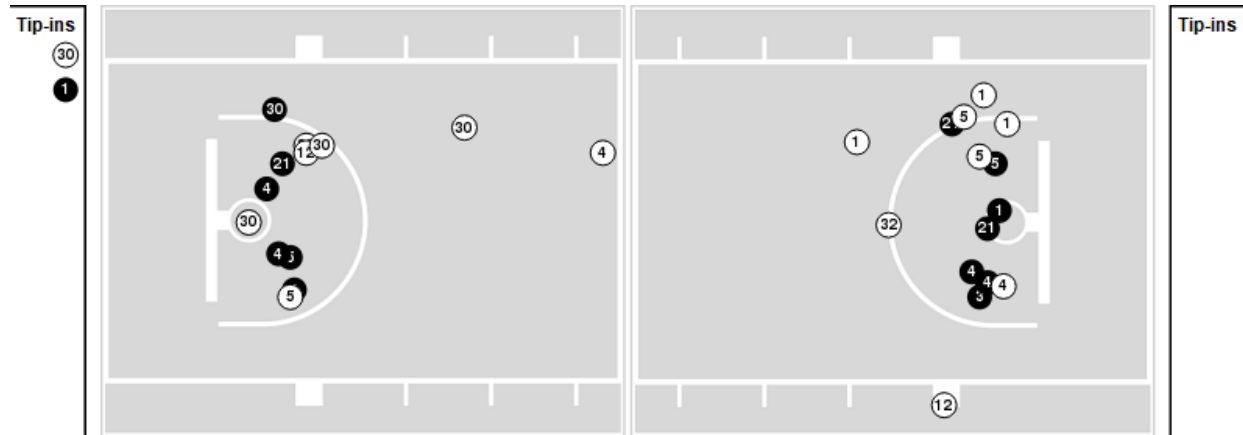

Blow Up Chart

● Made   ○ Missed   N - Player Number

Kansas St.	M/A	%
Field Goals	22/55	40
2 Points	15/33	45
3 Points	7/22	32
Free Throws	18/23	78

Kansas St.	M/A	%
Points in the Paint	28 (14 / 28)	50
Fast Break Points	3 (1/1)	100
Second Chance Points	8 (4/7)	57
Effective FG%	46