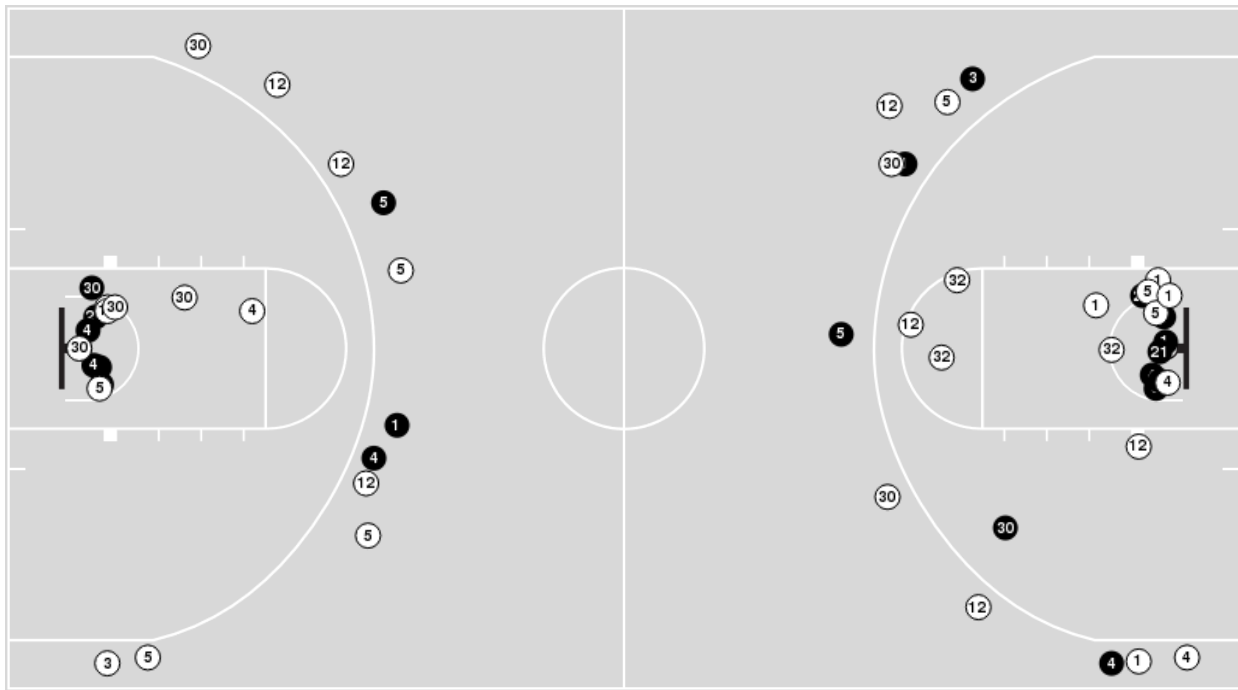

Officials: Brian Garland, Bryan Enterline, Zac Brost

Players => 1, 2, 3, 4, 5, 10, 11, 12, 14, 15, 21, 30, 32, 35, 50FG Types=>AllResults=>All

Kansas St.

All Field Goals