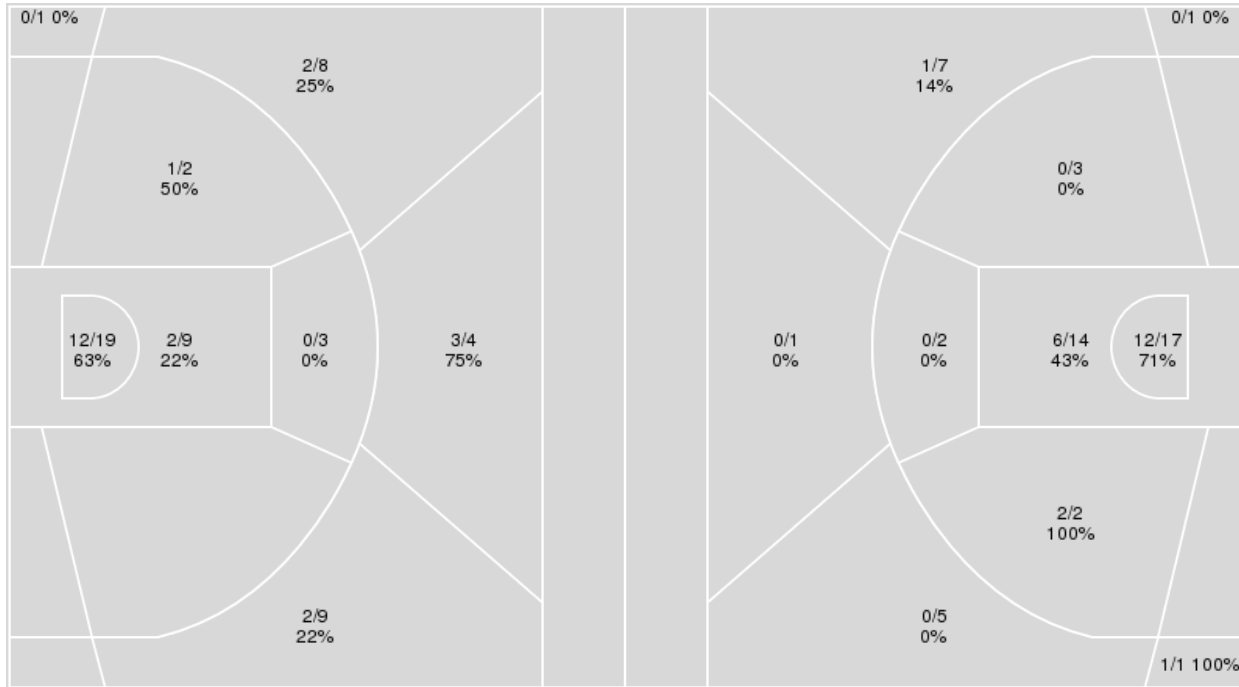

Kansas at Kansas St.

01/20/24 Bramlage Coliseum, Manhattan
2023-24 Women's Basketball

Officials: Brian Garland, Bryan Enterline, Zac Brost

{ Players => 1, 2, 3, 4, 5, 10, 11, 12, 14, 15, 21, 30, 32, 35, 50; } FG
Types => All; Results => All;

{ Players => 0, 1, 5, 6, 7, 12, 13, 14, 15, 23, 25, 32, 33; } FG Types =>
All; Results => All;

Kansas St.

Kansas

Kansas St.	M/A	%
Field Goals	22/55	40
2 Points	15/33	45
3 Points	7/22	32
Free Throws	18/23	78

Kansas	M/A	%
Field Goals	22/53	42
2 Points	20/38	53
3 Points	2/15	13
Free Throws	12/20	60